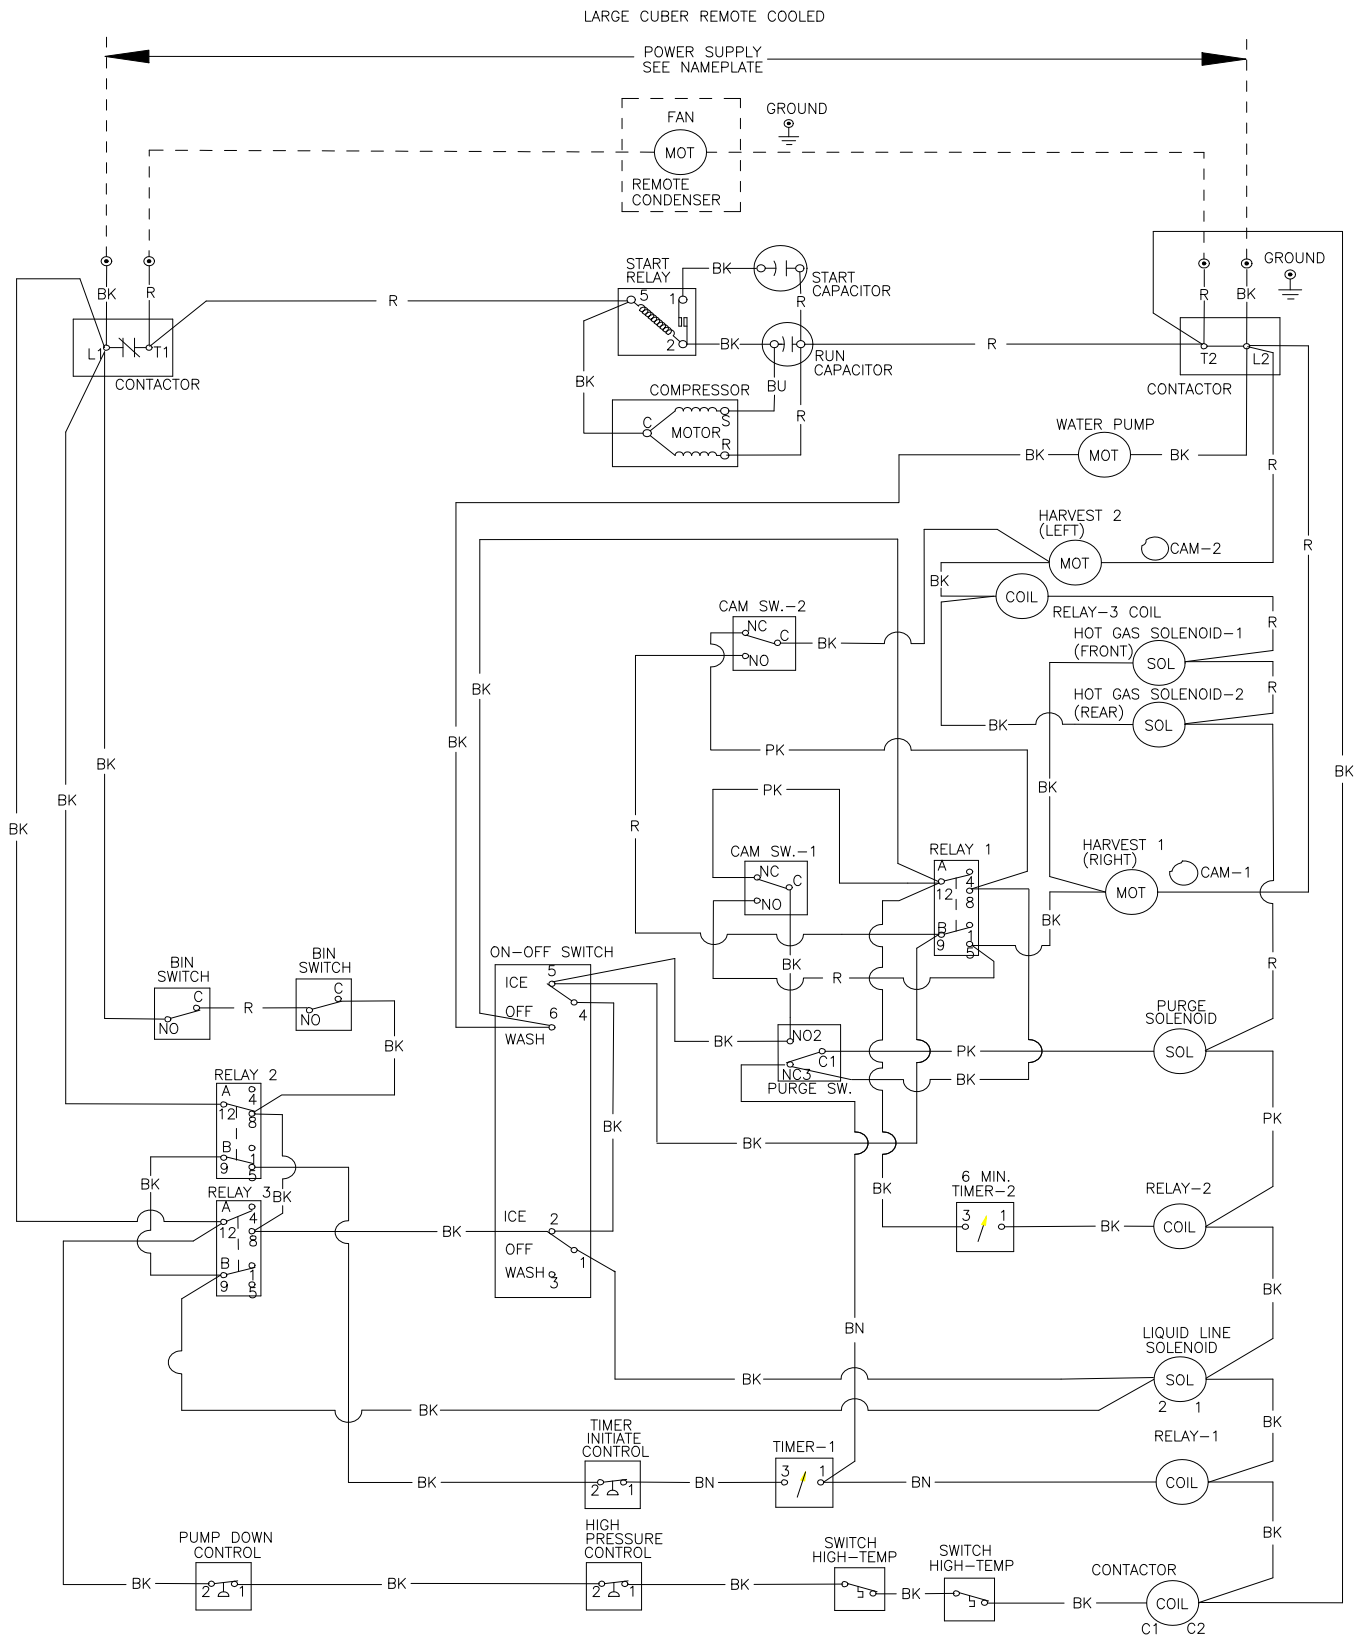

ICE1406/5R, ICE1806R, ICE2106R Wiring Diagram, From Serial Number 09041280010342

9072113-01  
REV. B

ICE1406/5R, ICE1806R, ICE2106R Wiring Schematic, From Serial Number 09041280010342