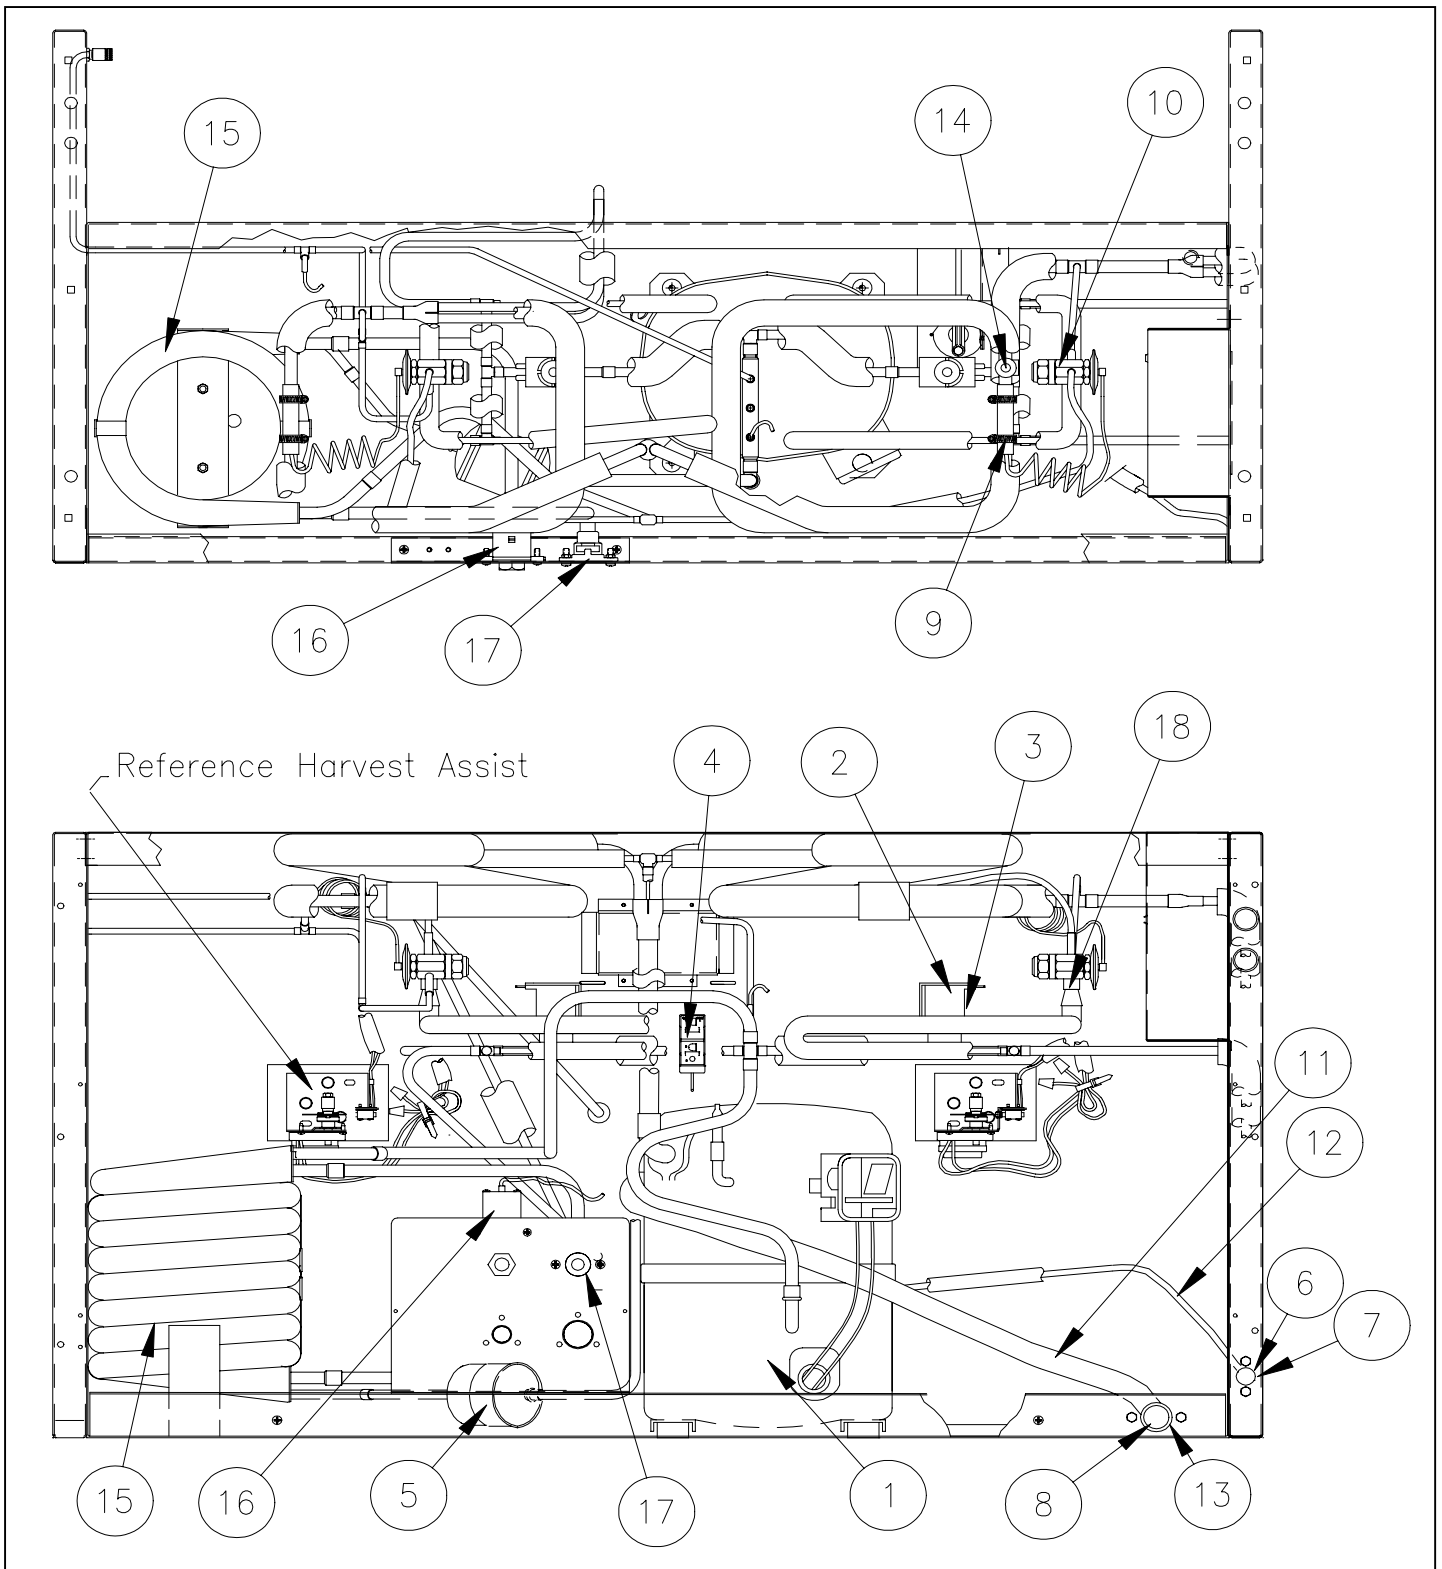

ICE1800/2100 Water Cooled Machine Shown

ICE Series Service Parts

Water Cooled

Item No.	Model Number					Description
	ICE1806	ICE1807	ICE2005	ICE2106	ICE2107	
1	9181108-11	9181108-12	9181110-13	9181123-11	9181123-12	Compressor (NLA See Below)
2	9151123-04	9151123-04	9151123-04	9151123-04	9151123-04	Hot Gas Valve Coil
3	9151123-01	9151123-01	9151123-01	9151123-01	9151123-01	Hot Gas Valve Body
4	9041104-101A	9041104-101A	9041104-101A	9041104-101A	9041104-101A	Low Pressure Control
5	9151163-02	9151163-02	9151163-02	9151163-02	9151163-02	Filter Drier (9151004-03 is NLA)
6	9091074-01	9091074-01	9091074-01	9091074-01	9091074-01	Drop Adapter
7	9091083-01	9091083-01	9091083-01	9091083-01	9091083-01	Water Inlet Fitting
8	9091140-01	9091140-01	9091140-01	9091140-01	9091140-01	Purge Drain Fitting
9	9021040-01	9021040-01	9021040-01	9021040-01	9021040-01	Clamp-TXV Bulb
10	No Longer Available-See Item 18					Expansion Valve (9151006-17 NLA)
11	9051280-06	9051280-06	9051280-06	9051280-06	9051280-06	Purge Drain Hose
12	6021032-01	6021032-01	6021032-01	6021032-01	6021032-01	Tube (3.59 Ft.)
13	9021010-14	9021010-14	9021010-14	9021010-14	9021010-14	Clamp
14	9041087-01	9041087-01	9041087-01	9041087-01	9041087-01	High Temp Safety
15	9141060-01	9141060-01	9141093-01	9141093-01	9141093-01	Water Condenser
16	9041056-01	9041056-01	9041056-01	9041056-01	9041056-01	Water Valve
17	9091063-02	9091063-02	9091063-02	9091063-02	9091063-02	Drop Adapter 1/2"
18	2041982-01S	2041982-01S	2041982-01S	2041982-01S	2041982-01S	Expansion Valve Assembly (Includes Distributor and Tubing)

9181108-11 is NLA-Replace by 9181143-11

9181110-13 is NLA-No Replacement

Item No.	ICE1405	ICE1406	ICE1407	Description		
	1	9181094-12	9181108-11		9181111-12	Compressor (NLA See Below)
2	9151123-04	9151123-04	9151123-04	Hot Gas Valve Coil		
3	9151123-02	9151123-02	9151123-02	Hot Gas Valve Body		
4	9041104-101A	9041104-101A	9041104-101A	Low Pressure Control		
5	9151163-02	9151163-02	9151163-02	Filter Drier (9151004-03 is NLA)		
6	9091074-01	9091074-01	9091074-01	Drop Adapter		
7	9091083-01	9091083-01	9091083-01	Water Inlet Fitting		
8	9091140-01	9091140-01	9091140-01	Purge Drain Fitting		
9	9021040-01	9021040-01	9021040-01	Clamp-TXV Bulb		
10	9151151-101	9151151-101	9151151-101	Expansion Valve (9151134 is NLA)		
11	9051280-06	9051280-06	9051280-06	Purge Drain Hose		
12	6021032-01	6021032-01	6021032-01	Tube (3.59 Ft.)		
13	9021010-14	9021010-14	9021010-14	Clamp		
14	9041087-01	9041087-01	9041087-01	High Temp Safety		
15	9141061-02	9141061-02	9141061-02	Water Condenser		
16	9041059-01	9041059-01	9041059-01	Water Valve		
17	9091063-02	9091063-02	9091063-02	Drop Adapter 1/2"		

9181094-12 is NLA-Replace by 9181142-11

9181108-11 is NLA-Replace by 9181143-11

Reference Page 20 for Specific Compressor Components