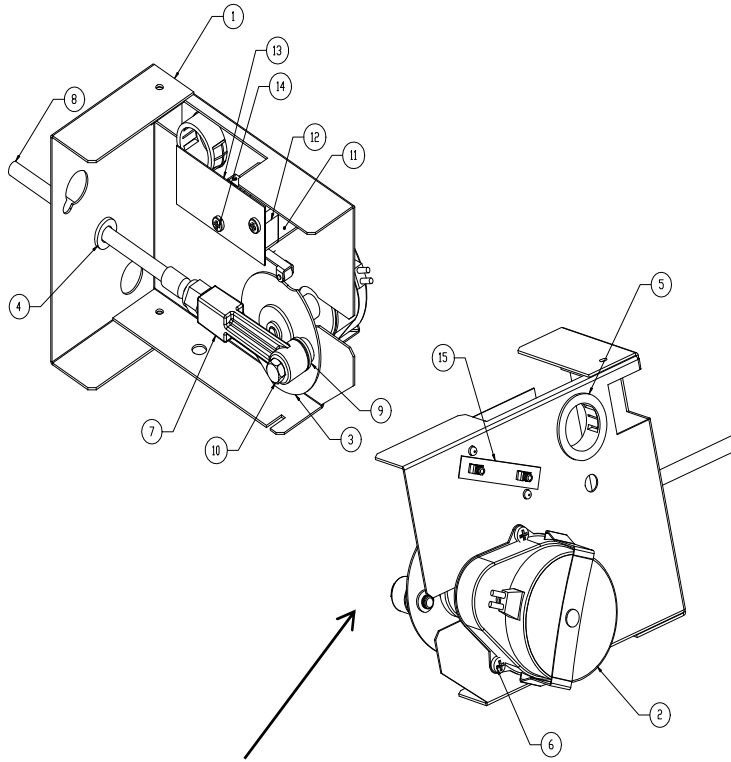

ICE Series Service Parts

Harvest Assist Assembly

Item No.	Model Number					Description
	ICE1806	ICE1807	ICE2005	ICE2106	ICE2107	
	1051210-03B	1051210-03B	1051210-03B	1051210-03B	1051210-03B	Complete Assembly
	2061962-03S	2061962-03S	2061962-03S	2061962-03S	2061962-03S	No Longer Available

ICE1405	ICE1406	ICE1407	Description
1051210-03B	1051210-03B	1051210-03B	Complete Assembly
2061962-03S	2061962-03S	2061962-03S	No Longer Available

2061962-03S No Longer Available