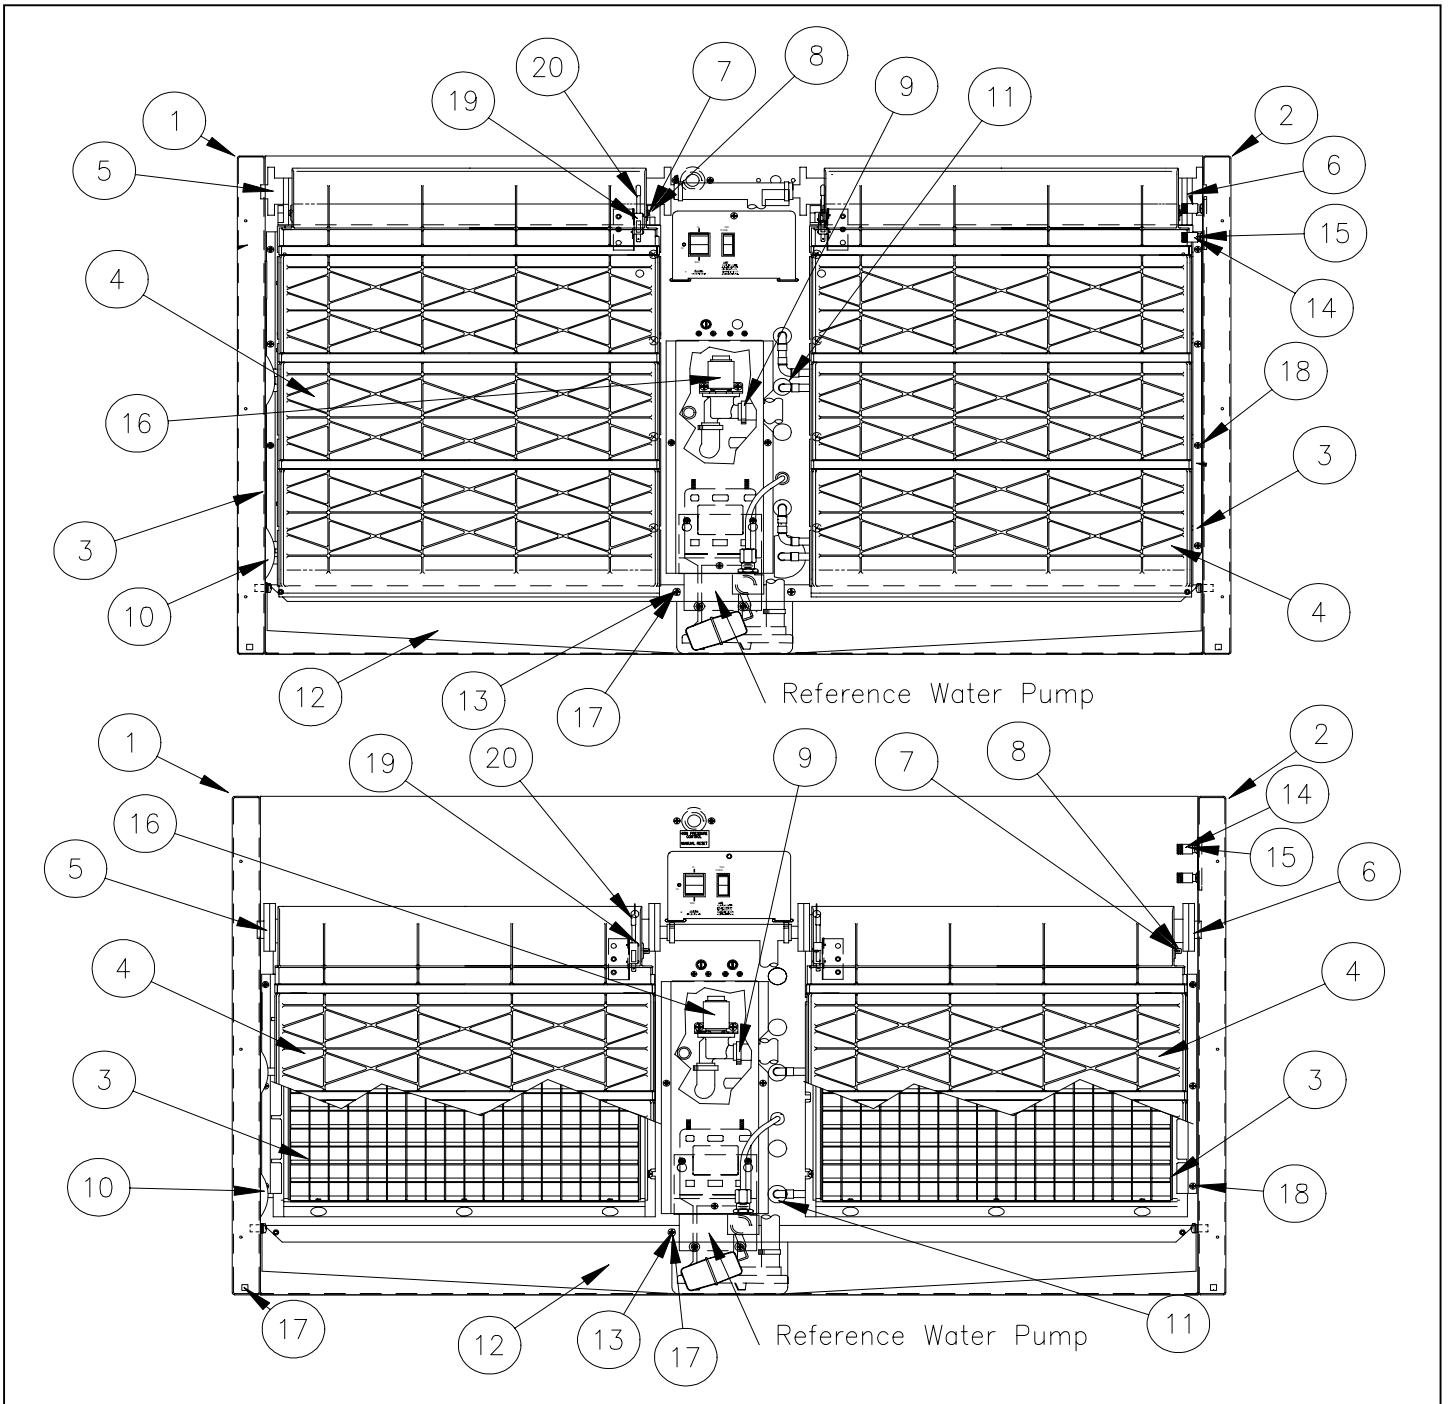

ICE Series Service Parts

Front Interior

Item No.	Model Number					Description
	ICE1806	ICE1807	ICE2005	ICE2106	ICE2107	
1	2021547-01	2021547-01	2021547-01	2021547-01	2021547-01	Left Hand Frame Panel NLA-NR
2	3012874-01	3012874-01	3012874-01	3012874-01	3012874-01	Right Hand Frame Panel NLA-NR
3	2051125-81	2051125-81	2051125-81	2051125-81	2051125-81	Evaporator-Full Cube
3	2051125-82	2051125-82	2051125-82	2051125-82	2051125-82	Evaporator-Half Cube
4	3051197-04	3051197-04	3051197-04	3051197-04	3051197-04	Evaporator Splash Curtain
5	2041338-02	2041338-02	2041338-02	2041338-02	2041338-02	Water Distribution Tube LH
6	2041338-01	2041338-01	2041338-01	2041338-01	2041338-01	Water Distribution Tube RH
7	9031122-01	9031122-01	9031122-01	9031122-01	9031122-01	Thumb Screw
8	9031004-19	9031004-19	9031004-19	9031004-19	9031004-19	Rubber Washer
9	9021010-04	9021010-04	9021010-04	9021010-04	9021010-04	Clamp
10	9051237-02	9051237-02	9051237-02	9051237-02	9051237-02	Tube Washer
11	9051238-01	9051238-01	9051238-01	9051238-01	9051238-01	Washer Tapered
12	9051201-01	9051201-01	9051201-01	9051201-01	9051201-01	Water Return Trough
13	9031046-24	9031046-24	9031046-24	9031046-24	9031046-24	Water Return Trough Screw
14	9091086-02	9091086-02	9091086-02	9091086-02	9091086-02	Valve Core
15	9091086-03	9091086-03	9091086-03	9091086-03	9091086-03	Valve Cap
16	9041105-03	9041105-03	9041105-03	9041105-03	9041105-03	Purge Valve (9041086-03 is NLA)
17	9031141-01	9031141-01	9031141-01	9031141-01	9031141-01	Plastic Nut Insert
18	9031046-01	9031046-01	9031046-01	9031046-01	9031046-01	Evaporator Mounting Screw
19	9101145-03	9101145-03	9101145-03	9101145-03	9101145-03	Bin Switch
20	9131331-01	9131331-01	9131331-01	9131331-01	9131331-01	Wire-Curtain Switch NLA-NR

Item No.	ICE1405	ICE1406	ICE1407	Description
1	2021547-01	2021547-01	2021547-01	Left Hand Frame Panel NLA-NR
2	3012874-01	3012874-01	3012874-01	Right Hand Frame Panel NLA-NR
3	2051148-81A	2051148-81A	2051148-81A	Evaporator-Full Cube
3	2051148-82A	2051148-82A	2051148-82A	Evaporator-Half Cube
4	3051197-03	3051197-03	3051197-03	Evaporator Splash Curtain
5	2041338-02	2041338-02	2041338-02	Water Distribution Tube LH
6	2041338-01	2041338-01	2041338-01	Water Distribution Tube RH
7	9031122-01	9031122-01	9031122-01	Thumb Screw
8	9031004-19	9031004-19	9031004-19	Rubber Washer
9	9021010-04	9021010-04	9021010-04	Clamp
10	9051237-02	9051237-02	9051237-02	Tube Washer
11	9051238-01	9051238-01	9051238-01	Washer Tapered
12	9051201-02	9051201-02	9051201-02	Water Return Trough
13	9031046-24	9031046-24	9031046-24	Water Return Trough Screw
14	9091086-02	9091086-02	9091086-02	Valve Core
15	9091086-03	9091086-03	9091086-03	Valve Cap
16	9041105-03	9041105-03	9041105-03	Purge Valve (9041086-03 is NLA)
17	9031141-01	9031141-01	9031141-01	Plastic Nut Insert
18	9031046-01	9031046-01	9031046-01	Evaporator Mounting Screw
19	9101145-03	9101145-03	9101145-03	Bin Switch
20	9131331-01	9131331-01	9131331-01	Wire-Curtain Switch NLA-NR

NLA-NR=No Longer Available-No Replacement

Evaporators include elbows.