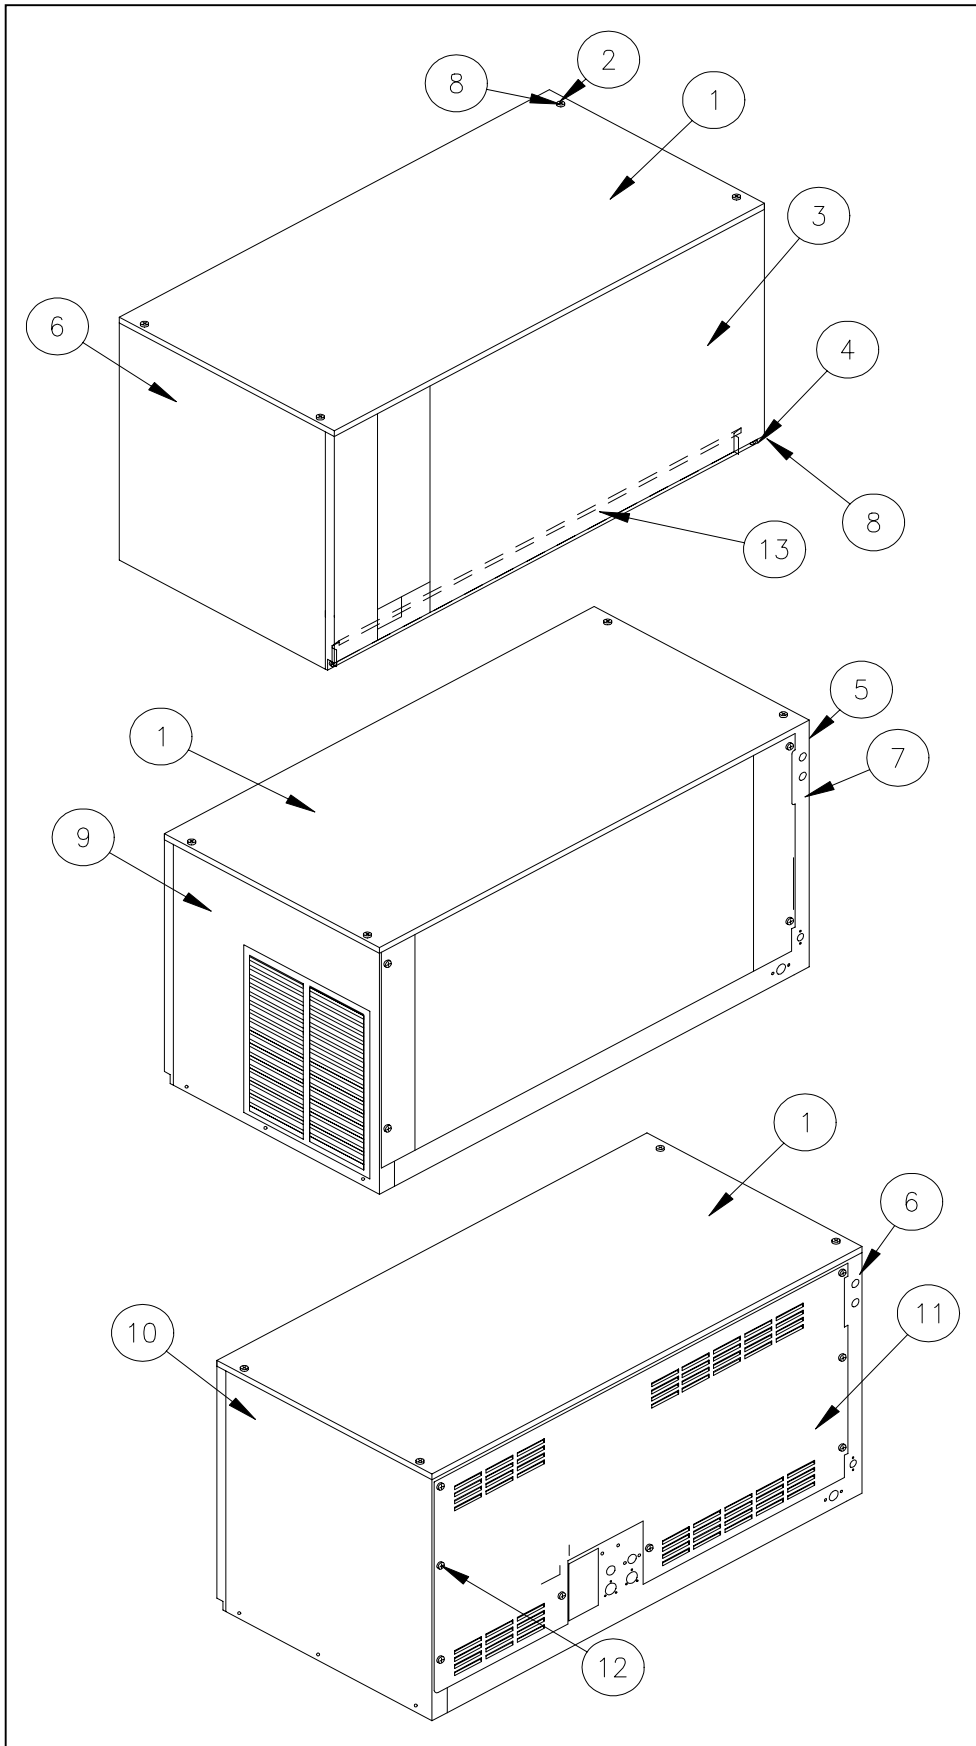

SERVICE PARTS MANUAL
ICE SERIES CUBERS
MODEL-ICE1406V1-V2, ICE1806V1-V2, ICE2106V1-V2
Includes 50hz. and 3 Phase Units

14-1012

Date 7/25/18

ICE Series Service Parts

This parts list contains the service parts available for the ICE Series icemakers.

Check the model number on the data plate and refer to the correct listing for the specific component.

Check carefully that the correct part is identified and ordered.

Table of Contents	Page 1
Exterior Components	Page 2 - 3
Interior Components-Front View	Page 4 - 5
Air Cooled	Page 6 - 7
Water Cooled	Page 8 - 9
Remote	Page 10 - 11
Control Box	Page 12 - 13
Specific Compressor Components	Page 13
Harvest Assist Assembly	Page 14 - 15
Remote Condenser	Page 16 - 17
Water Pump and Float	Page 18-19
Compressor Information	Page 20

Ice-O-Matic
11100 East 45th Ave.
Denver Co. 80239
800-423-3367

The ICE Series Service manual is available separately, Part number 9081270-01

ICE Series Service Parts

Exterior Components

Item No.	Model Number					Description
	ICE1806	ICE1807	ICE2005	ICE2106	ICE2107	
1	9051469-01	9051469-01	9051469-01	9051469-01	9051469-01	Top Panel NLA-NR
2	9031098-02	9031098-02	9031098-02	9031098-02	9031098-02	Top Panel Screw
3	2031465-05	2031465-05	2031465-05	2031465-05	2031465-05	Front Panel NLA-NR
4	9031098-02	9031098-02	9031098-02	9031098-02	9031098-02	Front Panel Screw
5	N/A	N/A	N/A	N/A	N/A	Left Hand Side Panel- Louvered
6	3021773-01	3021773-01	3021773-01	3021773-01	3021773-01	Left Hand Side Panel- Solid
7	9031046-02	9031046-02	9031046-02	9031046-02	9031046-02	Side Panel Screws
8	9031141-01	9031141-01	9031141-01	9031141-01	9031141-01	Plastic Nut Insert
9	N/A	N/A	N/A	N/A	N/A	Right Hand Side Panel- Louvered
10	3021775-01	3021775-01	3021775-01	3021775-01	3021775-01	Right Hand Side Panel- Solid
11	3021792-01	3021792-01	3021792-01	3021792-01	3021792-01	Rear Panel
12	9031046-01	9031046-01	9031046-01	9031046-01	9031046-01	Rear Panel Screw
13	3011756-01	3011756-01	3011756-01	3011756-01	3011756-01	Ice Deflector