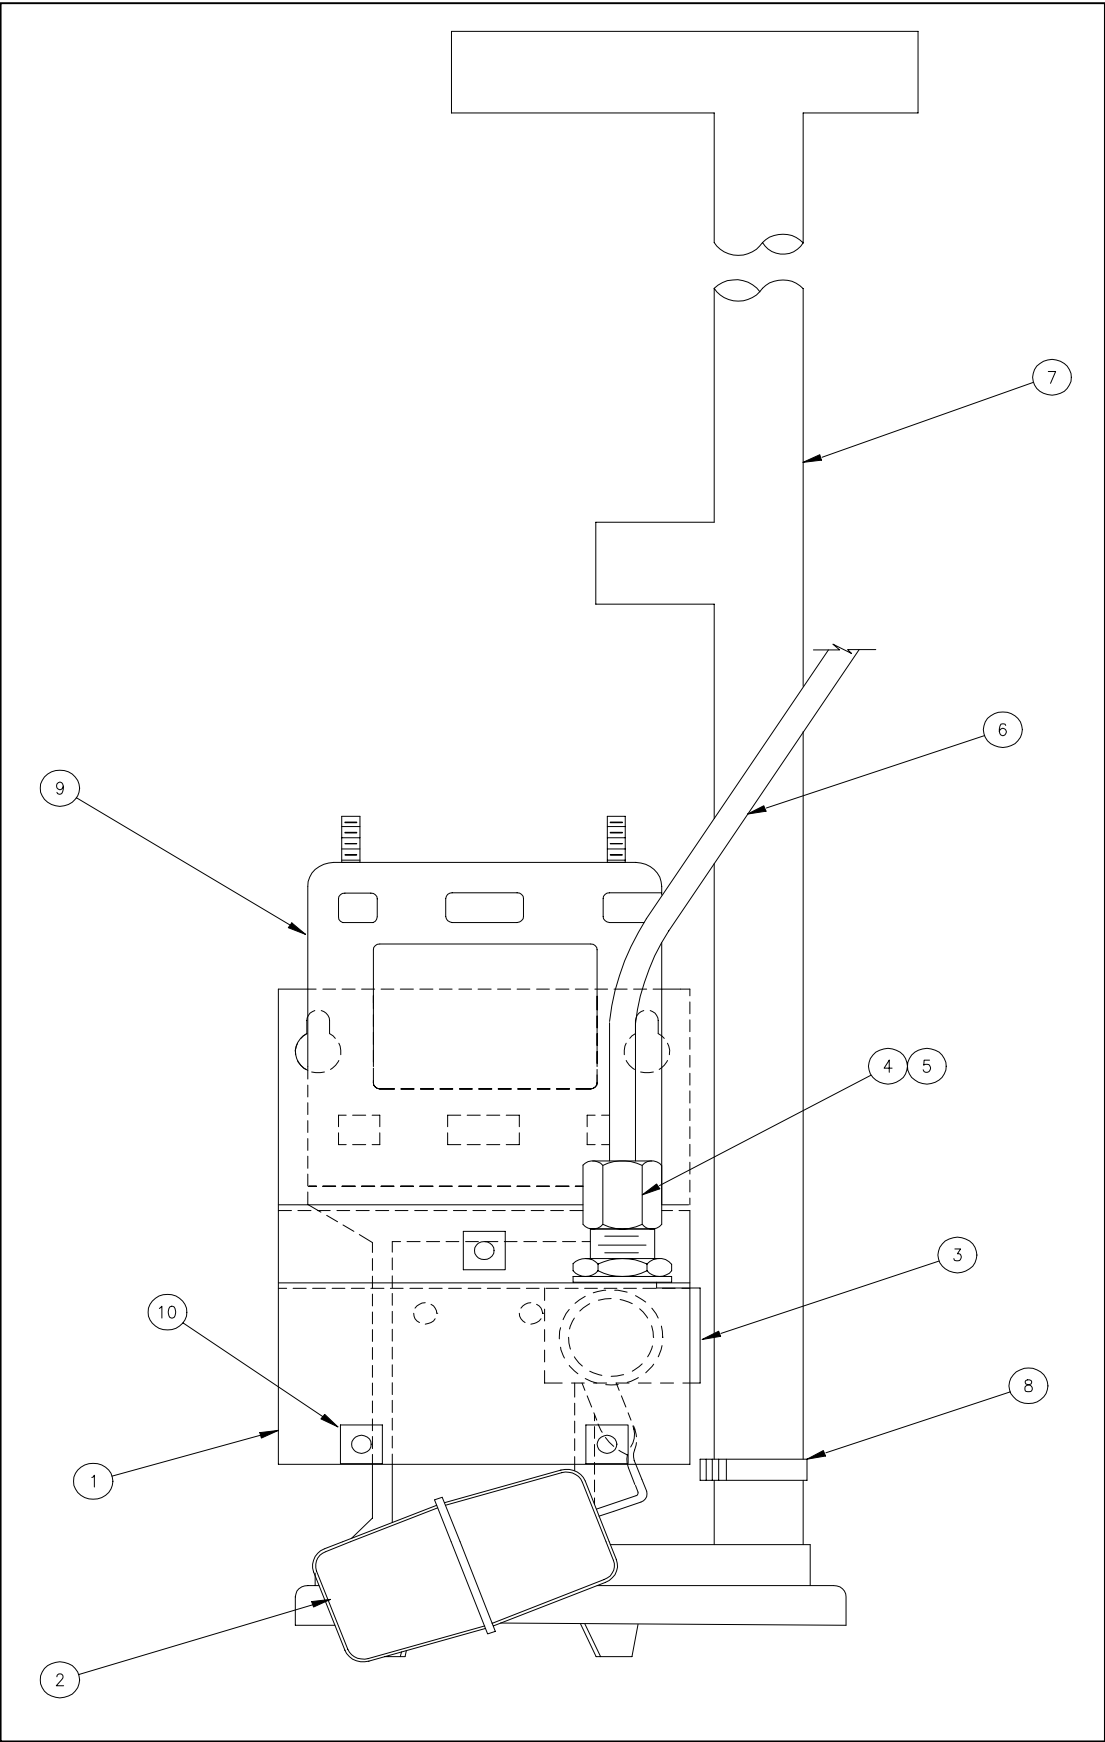

ICE Series Service Parts

Water Pump and Float

Item No.	Model Number					Description
	ICE1806	ICE1807	ICE2005	ICE2106	ICE2107	
1	3012877-01	3012877-01	3012877-01	3012877-01	3012877-01	Pump Bracket
2	9131111-101	9131111-101	9131111-101	9131111-101	9131111-101	Float Assembly
3	9131026-02	9131026-02	9131026-02	9131026-02	9131026-02	Cap Plug
4	9091081-01	9091081-01	9091081-01	9091081-01	9091081-01	Sleeve
5	9091080-01	9091080-01	9091080-01	9091080-01	9091080-01	Barrel Fitting
6	6021032-01	6021032-01	6021032-01	6021032-01	6021032-01	Tube- Polyethylene (3.59 Ft.)
7	9051471-02	9051471-02	9051471-02	9051471-02	9051471-02	Water Pump Tube
8	9021010-04	9021010-04	9021010-04	9021010-04	9021010-04	Hose Clamp
9	9161079-02	9161079-02	9161079-02	9161079-02	9161079-02	Water Pump
10	9031141-01	9031141-01	9031141-01	9031141-01	9031141-01	Plastic Nut #10

Item No.	ICE1405	ICE1406	ICE1407	Description
1	3012877-01	3012877-01	3012877-01	Pump Bracket
2	9131111-101	9131111-101	9131111-101	Float Assembly
3	9131026-02	9131026-02	9131026-02	Cap Plug
4	9091081-01	9091081-01	9091081-01	Sleeve
5	9091080-01	9091080-01	9091080-01	Barrel Fitting
6	6021032-01	6021032-01	6021032-01	Tube- Polyethylene (3.59 Ft.)
7	9051471-01	9051471-01	9051471-01	Water Pump Tube
8	9021010-04	9021010-04	9021010-04	Hose Clamp
9	9161079-02	9161079-02	9161079-02	Water Pump
10	9031141-01	9031141-01	9031141-01	Plastic Nut #10