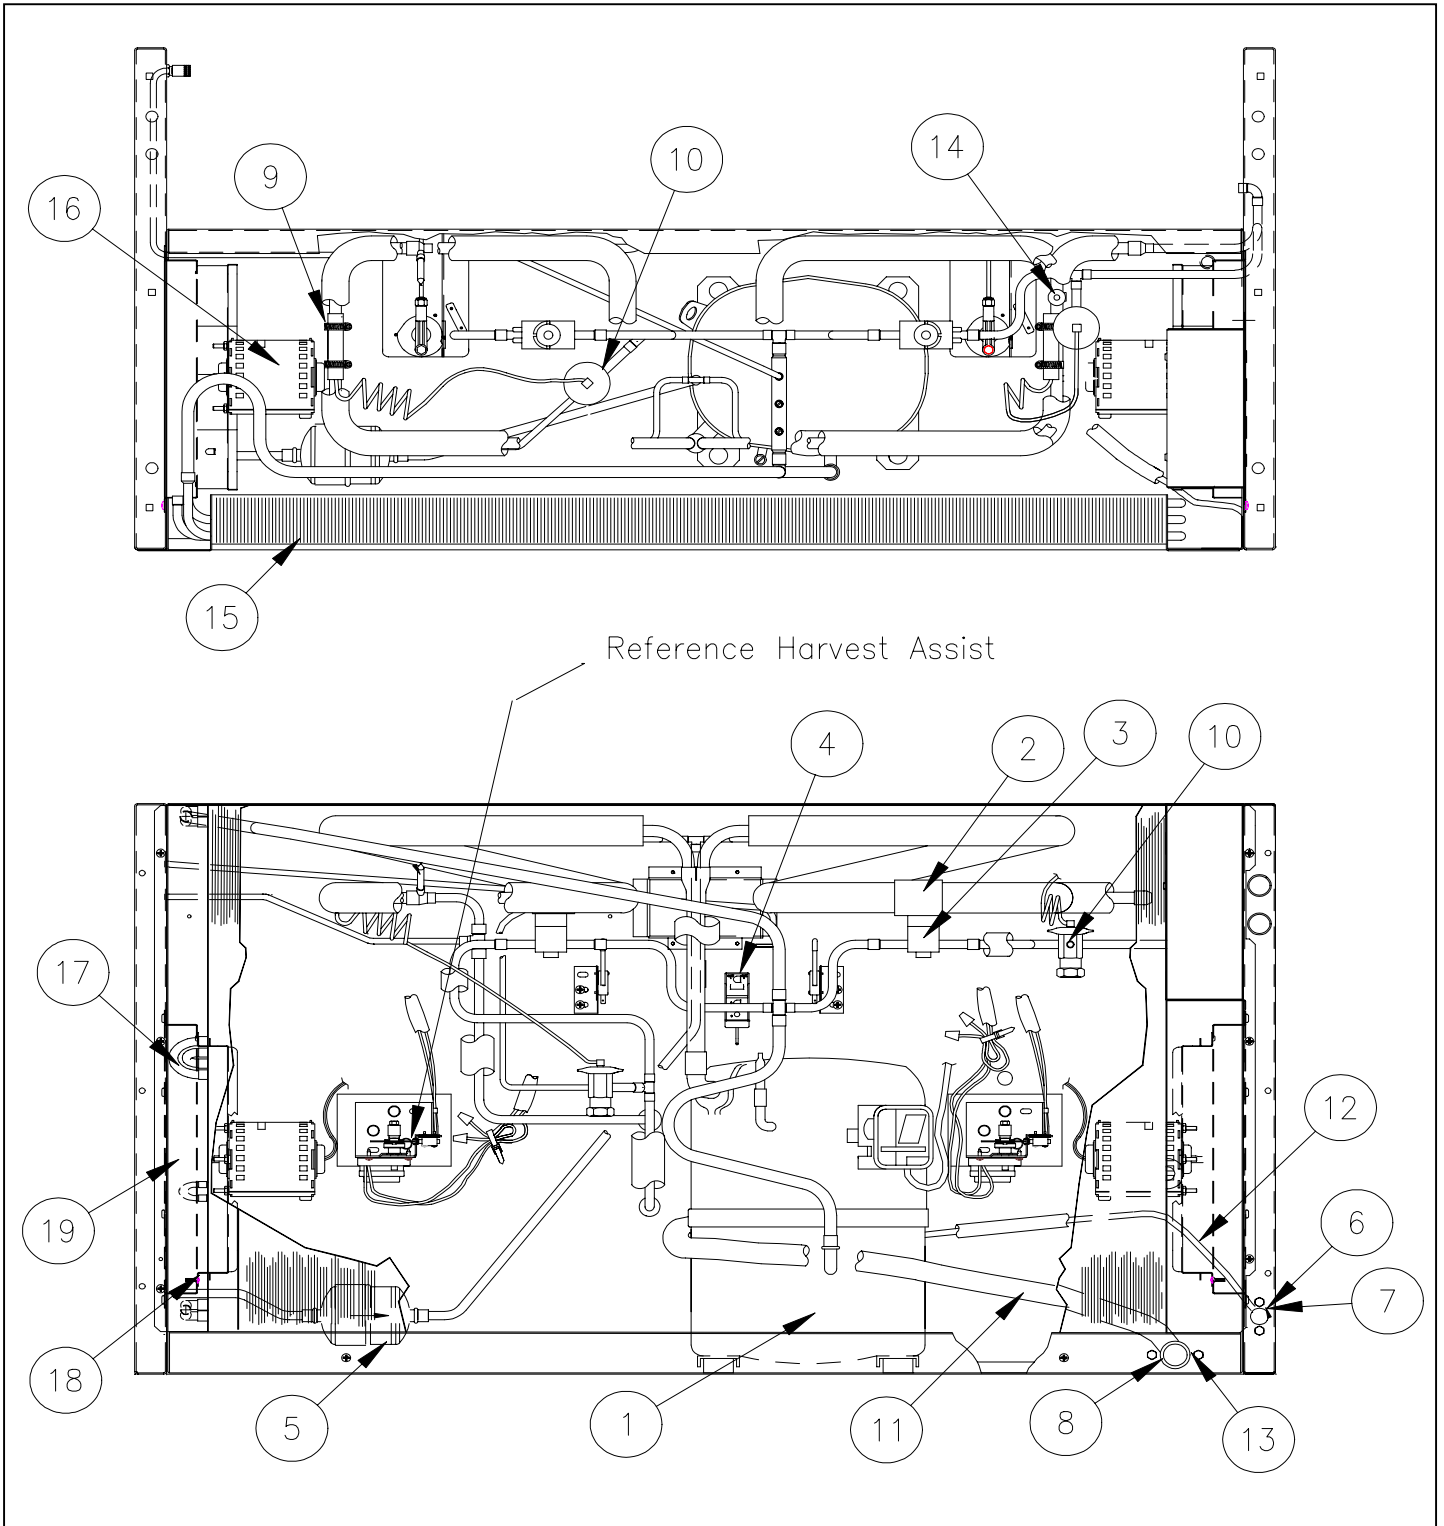

ICE Series Service Parts

Air Cooled

Item No.	Model Number			Description
	ICE1405	ICE1406	ICE1407	
1	9181094-12	9181108-11	9181111-12	Compressor (NLA See Below)
2	9151123-04	9151123-04	9151123-04	Hot Gas Valve Coil
3	9151123-01	9151123-01	9151123-01	Hot Gas Valve Body
4	9041104-101A	9041104-101A	9041104-101A	Low Pressure Control
5	9151163-02	9151163-02	9151163-02	Filter Drier (9151004-03 is NLA)
6	9091074-01	9091074-01	9091074-01	Drop Adapter
7	9091083-01	9091083-01	9091083-01	Water Inlet Fitting
8	9091140-01	9091140-01	9091140-01	Purge Drain Fitting
9	9021040-01	9021040-01	9021040-01	Clamp-TXV Bulb
10	9151151-101	9151151-101	9151151-101	Expansion Valve (9151134 is NLA)
11	6021015-06	6021015-06	9051280-06	Purge Drain Tube
12	6021032-01	6021032-01	6021032-01	Tube (3.59 Ft.)
13	9021010-04	9021010-04	9021010-04	Clamp
14	9041087-01	9041087-01	9041087-01	High Temp Safety
15	9141114-01	9141114-01	9141114-01	Air Condenser
16	1051209-03	1051209-03	1051209-03	Fan Motor (9161089-03 is NLA)
17	9131383-01	9131332-02	9131332-02	Fan Blade
18	2021574-01	3012527-01	3012527-01	Fan Motor Bracket
19	3013026-01	3012526-01	3012526-01	Fan Shroud

9181108-11 is NLA-Replace by 9181143-11

9181094-12 is NLA-Replace by 9181142-11

Reference Page 20 for Specific Compressor Components

NLA=No Longer Available