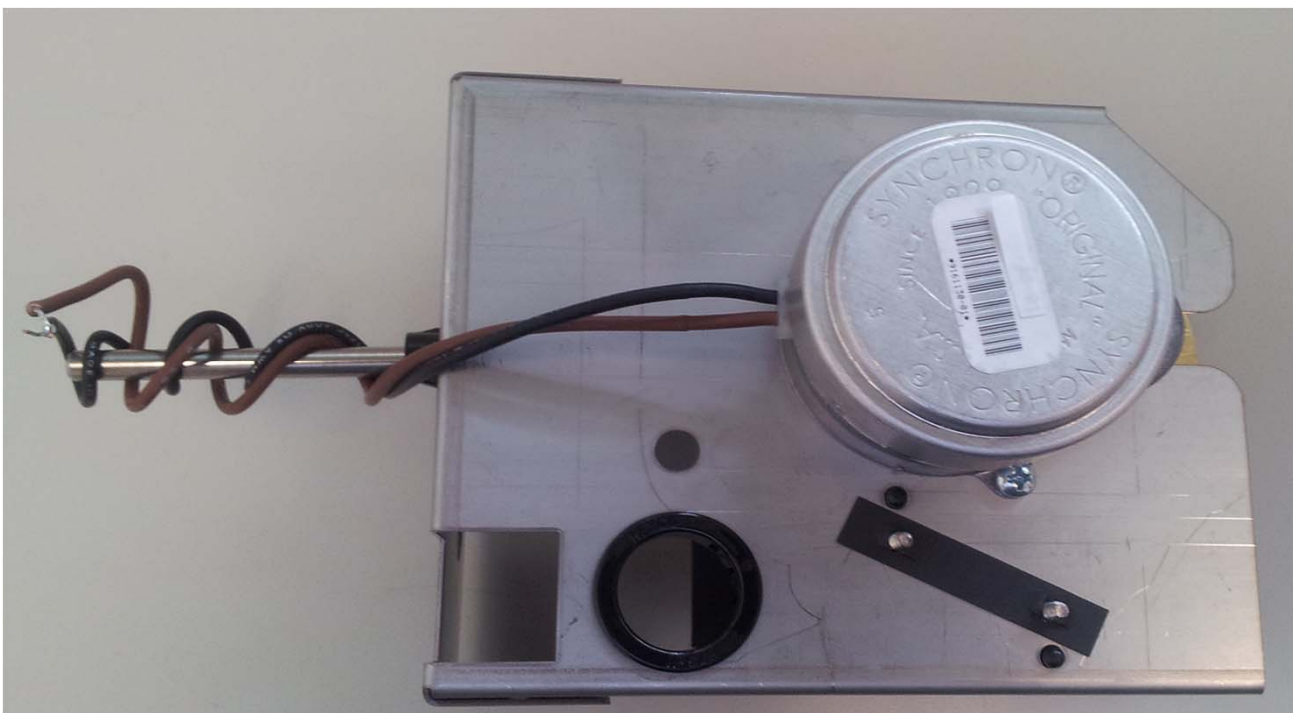

1051210-XX Reference Page 15 for Specific Model Number and Part Number

- •The **1051210-XX** assembly will fit all ICE Models from October 1999 and EC Models.
- •Units installed with a double cam switch, either Field installed or Factory installed will require the complete assembly and a potential wiring change as per the New Wiring Diagram included with the assembly.
- •Individual component parts are not available for the **1051210-XX** assembly.
- •Individual component parts are No Longer Available for previous version of the Harvest Assist Assembly
- •Parts for the **2061962-XX** Harvest Assist Assembly are not compatible with **1051210-XX** Harvest Assist Assembly.
- •Proper assembly and alignment of the parts is critical to proper operation, this includes cam and probe alignment.