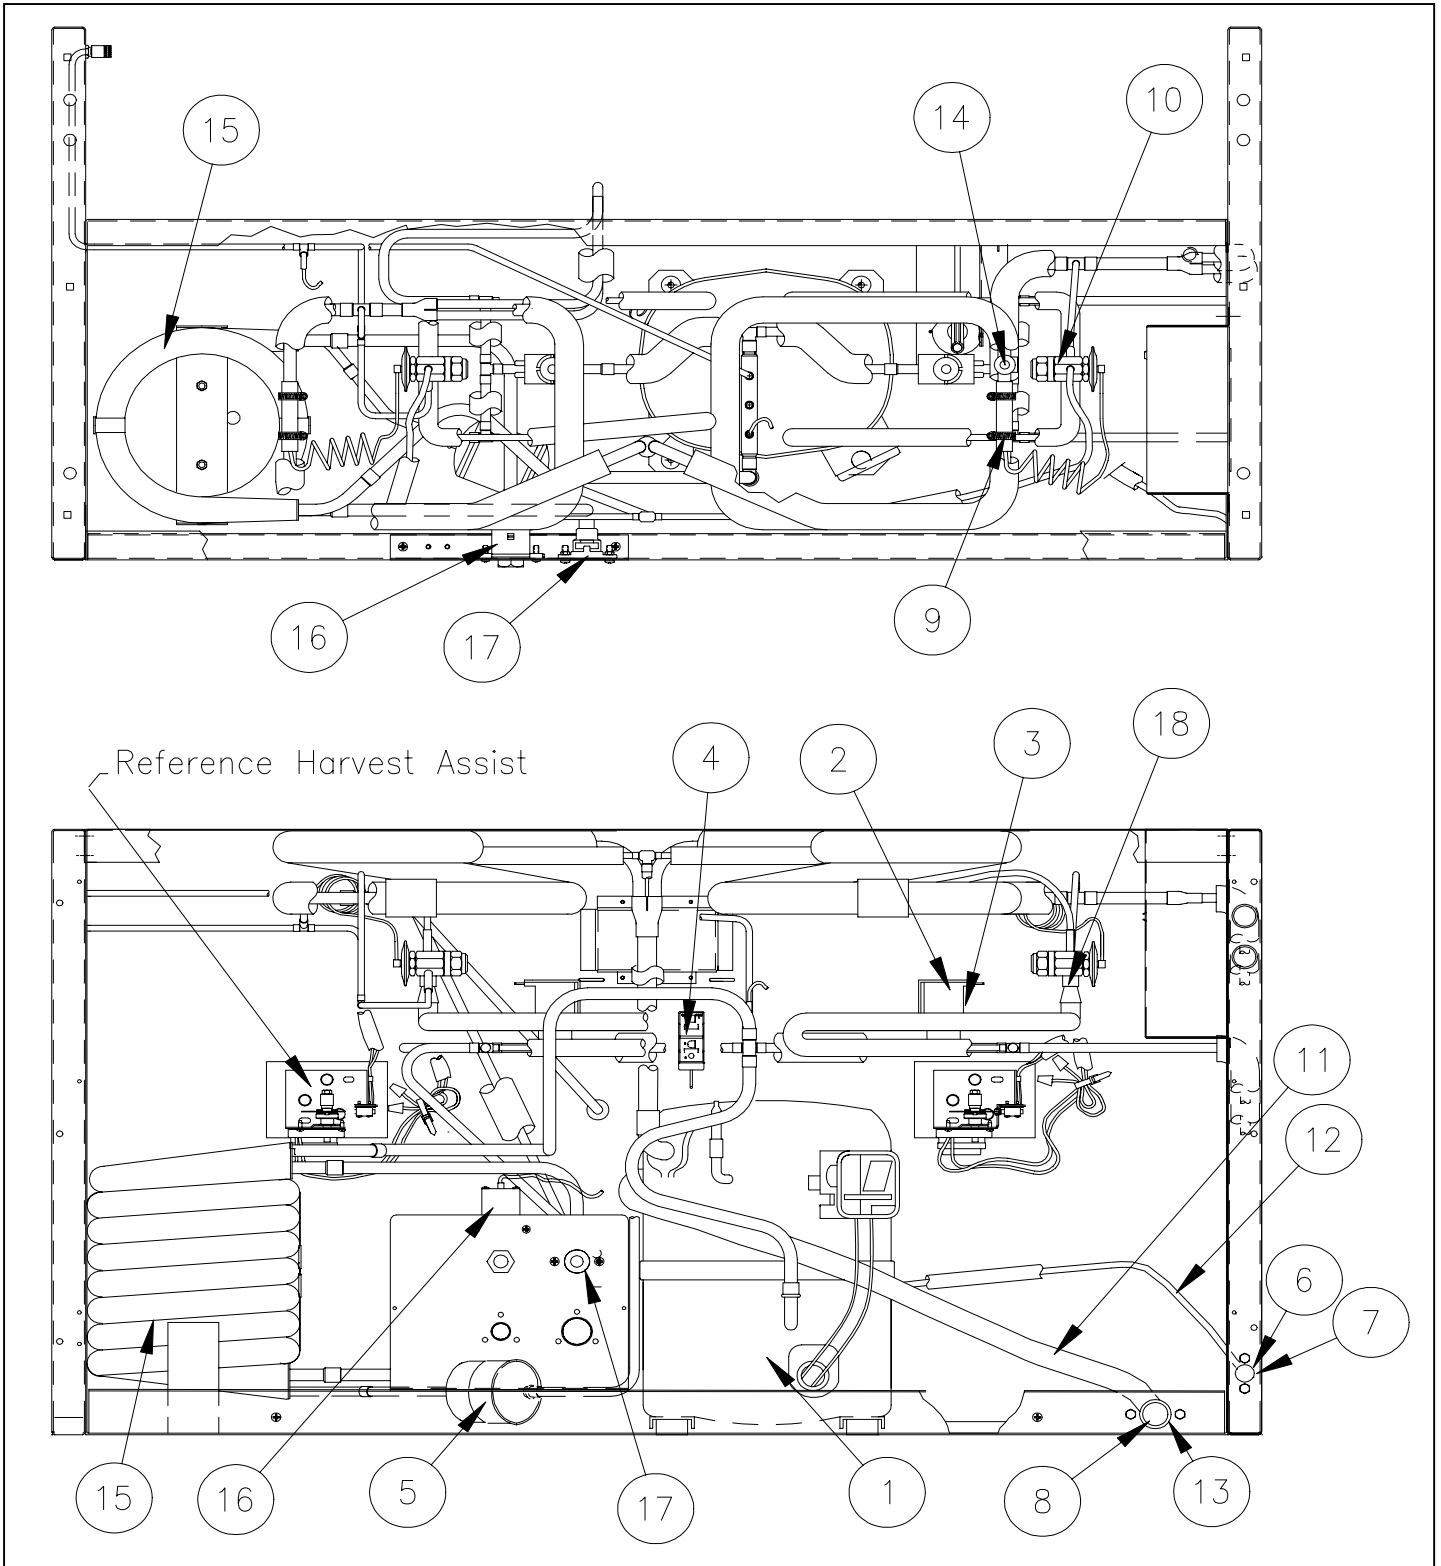

ICE1800/2100 Water Cooled Machine Shown

ICE Series Service Parts

Water Cooled

Item No.	Model Number					Description
	ICE1806	ICE1807	ICE2005	ICE2106	ICE2107	
1	9181108-11	9181108-12	9181110-13	9181123-11	9181123-12	Compressor (NLA See Below)
2	9151123-04	9151123-04	9151123-04	9151123-04	9151123-04	Hot Gas Valve Coil
3	9151123-01	9151123-01	9151123-01	9151123-01	9151123-01	Hot Gas Valve Body
4	9041104-101A	9041104-101A	9041104-101A	9041104-101A	9041104-101A	Low Pressure Control
5	9151163-02	9151163-02	9151163-02	9151163-02	9151163-02	Filter Drier (9151004-03 is NLA)
6	9091074-01	9091074-01	9091074-01	9091074-01	9091074-01	Drop Adapter
7	9091083-01	9091083-01	9091083-01	9091083-01	9091083-01	Water Inlet Fitting
8	9091140-01	9091140-01	9091140-01	9091140-01	9091140-01	Purge Drain Fitting
9	9021040-01	9021040-01	9021040-01	9021040-01	9021040-01	Clamp-TXV Bulb
10	No Longer Available-See Item 18					Expansion Valve (9151006-17 NLA)
11	9051280-06	9051280-06	9051280-06	9051280-06	9051280-06	Purge Drain Hose
12	6021032-01	6021032-01	6021032-01	6021032-01	6021032-01	Tube (3.59 Ft.)
13	9021010-14	9021010-14	9021010-14	9021010-14	9021010-14	Clamp
14	9041087-01	9041087-01	9041087-01	9041087-01	9041087-01	High Temp Safety
15	9141060-01	9141060-01	9141093-01	9141093-01	9141093-01	Water Condenser
16	9041056-01	9041056-01	9041056-01	9041056-01	9041056-01	Water Valve
17	9091063-02	9091063-02	9091063-02	9091063-02	9091063-02	Drop Adapter 1/2"
18	2041982-01S	2041982-01S	2041982-01S	2041982-01S	2041982-01S	Expansion Valve Assembly (Includes Distributor and Tubing)

↓

9181108-11 is NLA-Replace by 9181143-11

↓

9181110-13 is NLA-No Replacement

Item No.	ICE1405	ICE1406	ICE1407	Description		
	1	9181094-12	9181108-11	9181111-12	Compressor (NLA See Below)	
2	9151123-04	9151123-04	9151123-04	Hot Gas Valve Coil		
3	9151123-02	9151123-02	9151123-02	Hot Gas Valve Body		
4	9041104-101A	9041104-101A	9041104-101A	Low Pressure Control		
5	9151163-02	9151163-02	9151163-02	Filter Drier (9151004-03 is NLA)		
6	9091074-01	9091074-01	9091074-01	Drop Adapter		
7	9091083-01	9091083-01	9091083-01	Water Inlet Fitting		
8	9091140-01	9091140-01	9091140-01	Purge Drain Fitting		
9	9021040-01	9021040-01	9021040-01	Clamp-TXV Bulb		
10	9151151-101	9151151-101	9151151-101	Expansion Valve (9151134 is NLA)		
11	9051280-06	9051280-06	9051280-06	Purge Drain Hose		
12	6021032-01	6021032-01	6021032-01	Tube (3.59 Ft.)		
13	9021010-14	9021010-14	9021010-14	Clamp		
14	9041087-01	9041087-01	9041087-01	High Temp Safety		
15	9141061-02	9141061-02	9141061-02	Water Condenser		
16	9041059-01	9041059-01	9041059-01	Water Valve		
17	9091063-02	9091063-02	9091063-02	Drop Adapter 1/2"		

↓

9181108-11 is NLA-Replace by 9181143-11

↓

9181094-12 is NLA-Replace by 9181142-11

Reference Page 20 for Specific Compressor Components