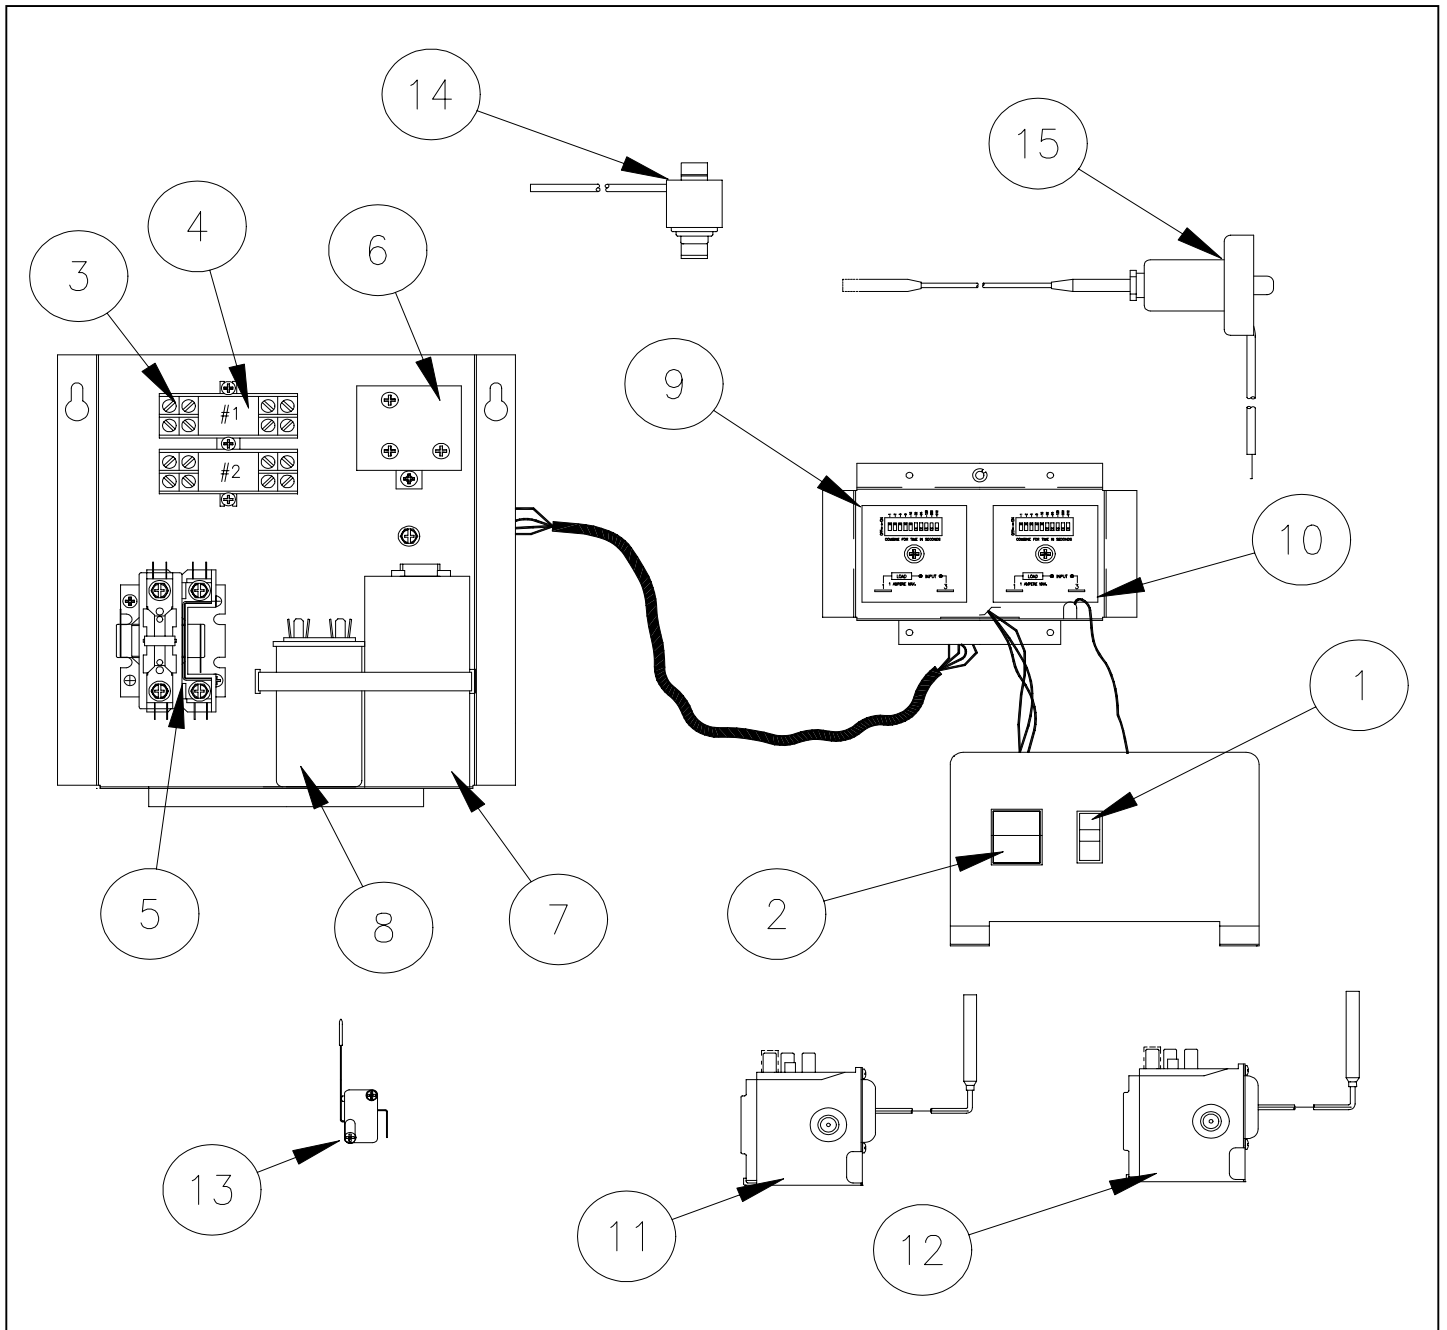

ICE Series Service Parts

Control Box

Item No.	Model Number					Description
	ICE1806	ICE1807	ICE2005	ICE2106	ICE2107	
1	9101139-03	9101139-03	9101139-03	9101139-03	9101139-03	Purge Switch 1051208-01 NLA
2	9101195-01	9101195-01	9101195-01	9101195-01	9101195-01	ON-OFF-WASH Switch 9101349-01 NLA
3	9101083-01	9101083-01	9101083-01	9101083-01	9101083-01	Relay Socket
4	9101084-02	9101084-02	9101084-02	9101084-02	9101084-02	Relay
5	9101002-07	9101002-03	9101002-04	9101002-03	9101002-04	Contactor
6	See Page 20	See Page 20	See Page 20	See Page 20	See Page 20	Compressor Start Relay
7	See Page 20	See Page 20	See Page 20	See Page 20	See Page 20	Start Capacitor
8	See Page 20	See Page 20	See Page 20	See Page 20	See Page 20	Run Capacitor
9	9101148-01	9101148-01	9101148-01	9101148-01	9101148-01	Timer
10	9101148-01	9101148-01	9101148-01	9101148-01	9101148-01	Timer (Set at 4 Seconds)
11	9041104-101A	9041104-101A	9041104-101A	9041104-101A	9041104-101A	Low Pressure Control
12	9041092-02	9041092-02	9041092-02	9041092-02	9041092-02	Pump Down Control
13	9101145-03	9101145-03	9101145-03	9101145-03	9101145-03	Bin Switch
14	9041087-01	9041087-01	9041087-01	9041087-01	9041087-01	High Temperature Safety Control
15	9041054-01	9041054-01	9041054-01	9041054-01	9041054-01	High Pressure Safety Control

Item No.	ICE1405	ICE1406	ICE1407	Description
1	9101139-03	9101139-03	9101139-03	Purge Switch 1051208-01 NLA
2	9101195-01	9101195-01	9101195-01	ON-OFF-WASH Switch 9101349-01 NLA
3	9101083-01	9101083-01	9101083-01	Relay Socket
4	9101084-02	9101084-02	9101084-02	Relay
5	9101002-04	9101002-03	9101002-04	Contactor
6	See Page 20	See Page 20	See Page 20	Compressor Start Relay
7	See Page 20	See Page 20	See Page 20	Start Capacitor
8	See Page 20	See Page 20	See Page 20	Run Capacitor
9	9101148-01	9101148-01	9101148-01	Timer
10	9101148-01	9101148-01	9101148-01	Timer (Set at 4 Seconds)
11	9041104-101A	9041104-101A	9041104-101A	Low Pressure Control
12	9041092-02	9041092-02	9041092-02	Pump Down Control
13	9101145-03	9101145-03	9101145-03	Bin Switch
14	9041087-01	9041087-01	9041087-01	High Temperature Safety Control
15	9041054-01	9041054-01	9041054-01	High Pressure Safety Control