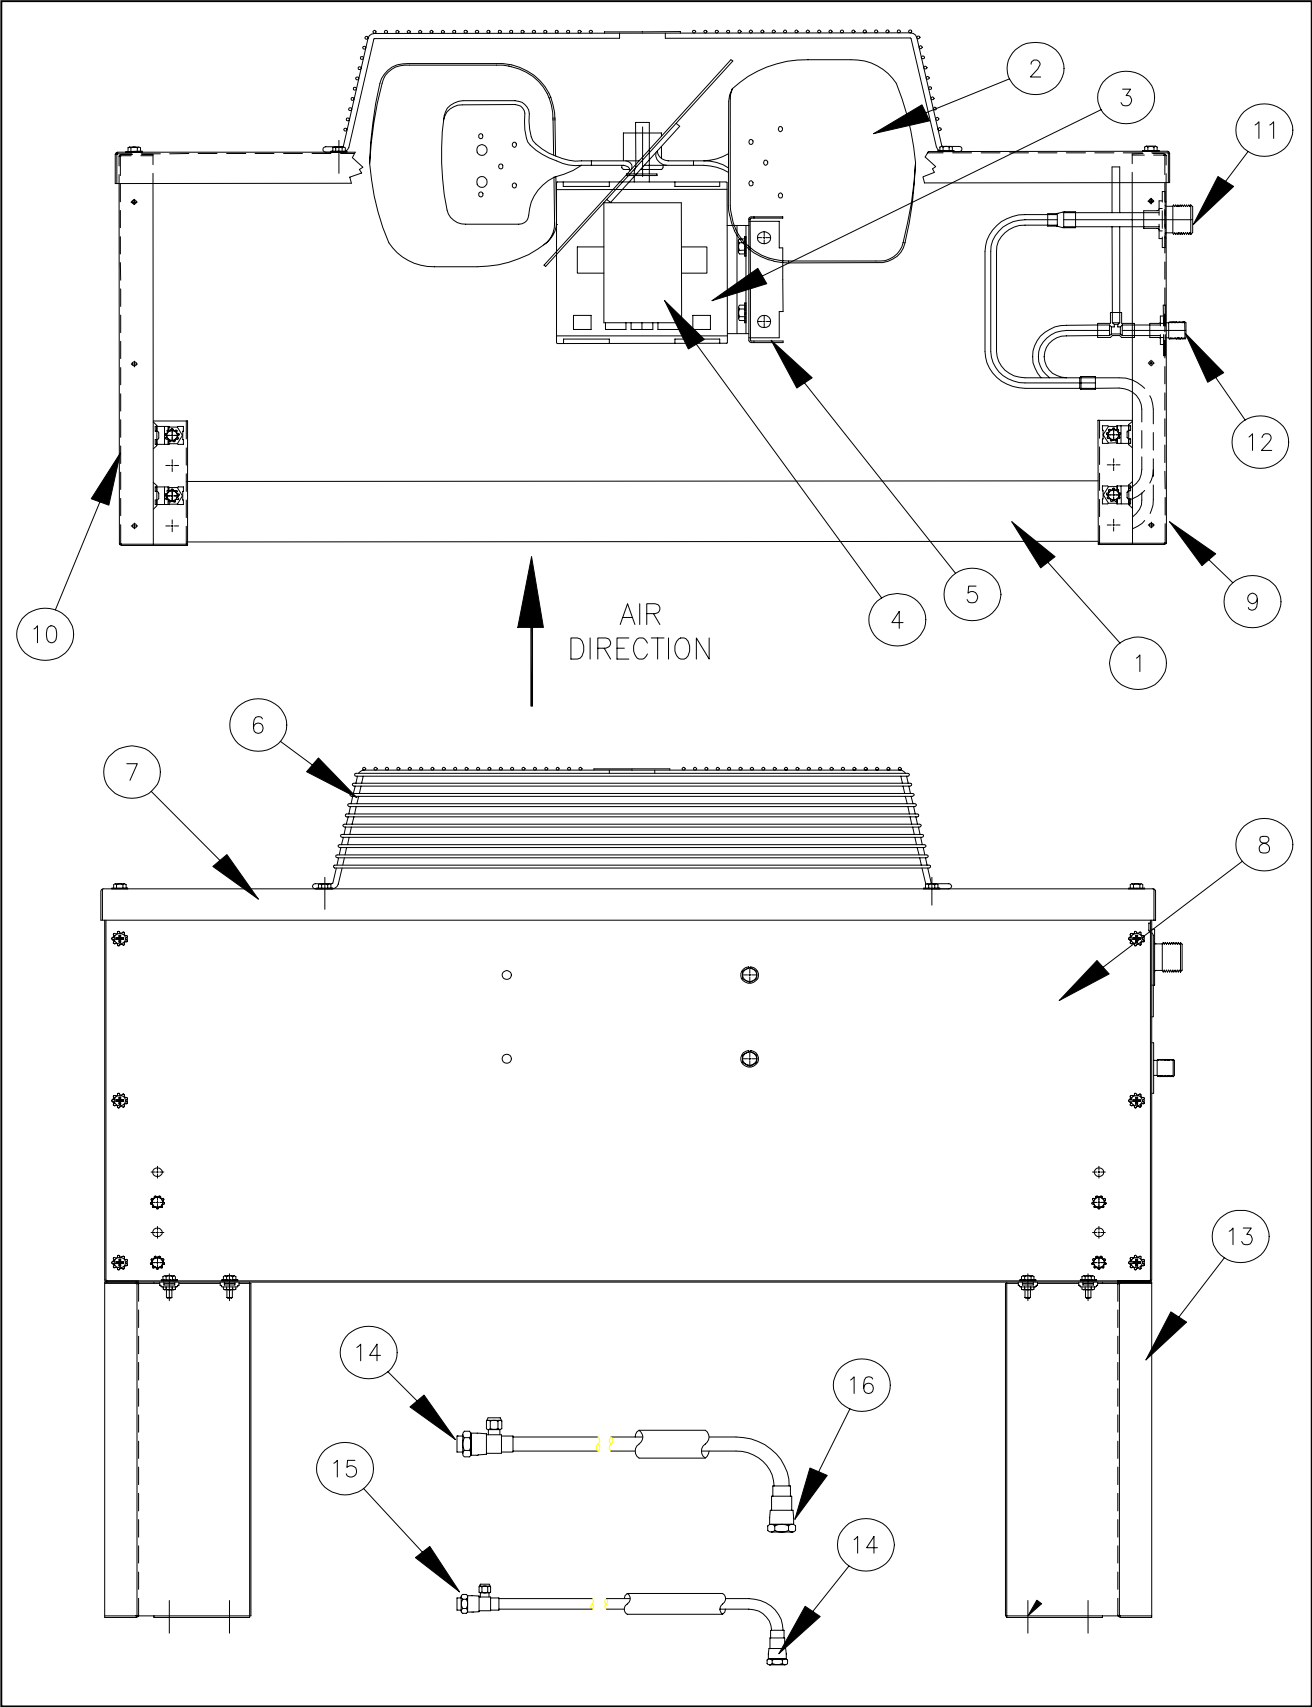

ICE Series Service Parts

Remote Condenser

Item No.	Model Number		ICE2106 ERC5061	ICE2107 ERC5061	Description
	ICE1806 ERC4061	ICE1807 ERC4061			
1	9141110-02	9141110-02	9141111-01	9141111-01	Condenser
2	9131357-01	9131357-01	9131357-01	9131357-01	Fan Blade
3	9161110-02	9161110-02	9161110-02	9161110-02	Fan Motor
4	9161110-92	9161110-92	9161110-92	9161110-92	Capacitor
5	3012802-01	3012802-01	3012802-01	3012802-01	Fan Motor Brace
6	9131356-01	9131356-01	9131356-01	9131356-01	Fan Guard
7	3012807-01	3012807-01	3012829-01	3012829-01	Top Panel
8	3012794-01	3012794-01	3012830-01	3012830-01	Side Panel
9	3012804-01	3012804-01	3012804-01	3012804-01	Front Panel
10	3012805-01	3012805-01	3012805-01	3012805-01	Rear Panel
11	9091001-07	9091001-07	9091001-07	9091001-07	Coupling Half-Bulkhead-1/2"
12	9091001-01	9091001-01	9091001-01	9091001-01	Coupling Half-Bulkhead-3/8"
13	3012795-01	3012795-01	3012795-01	3012795-01	Mounting Leg
14	9091001-10	9091001-10	9091001-10	9091001-10	Lineset Fitting with Port 1/2"
15	9091001-04	9091001-04	9091001-04	9091001-04	Lineset Fitting with Port 3/8"
16	9091001-08	9091001-08	9091001-08	9091001-08	Lineset Fitting without Port 1/2"
17	9091001-02	9091001-02	9091001-02	9091001-02	Lineset Fitting without Port 3/8"

ICE1405 ERC2661	ICE1406 ERC2661	ICE1407 ERC2661	Description
9141109-01	9141109-01	9141109-01	Condenser
9131357-01	9131357-01	9131357-01	Fan Blade
9161110-02	9161110-02	9161110-02	Fan Motor
9161110-92	9161110-92	9161110-92	Capacitor
3012802-01	3012802-01	3012802-01	Fan Motor Brace
9131356-01	9131356-01	9131356-01	Fan Guard
3012806-01	3012806-01	3012806-01	Top Panel
3012793-01	3012793-01	3012793-01	Side Panel
3012804-01	3012804-01	3012804-01	Front Panel
3012805-01	3012805-01	3012805-01	Rear Panel
9091001-07	9091001-07	9091001-07	Coupling Half-Bulkhead-1/2"
9091001-01	9091001-01	9091001-01	Coupling Half-Bulkhead-3/8"
3012795-01	3012795-01	3012795-01	Mounting Leg
9091001-10	9091001-10	9091001-10	Lineset Fitting with Port 1/2"
9091001-04	9091001-04	9091001-04	Lineset Fitting with Port 3/8"
9091001-08	9091001-08	9091001-08	Lineset Fitting without Port 1/2"
9091001-02	9091001-02	9091001-02	Lineset Fitting without Port 3/8"