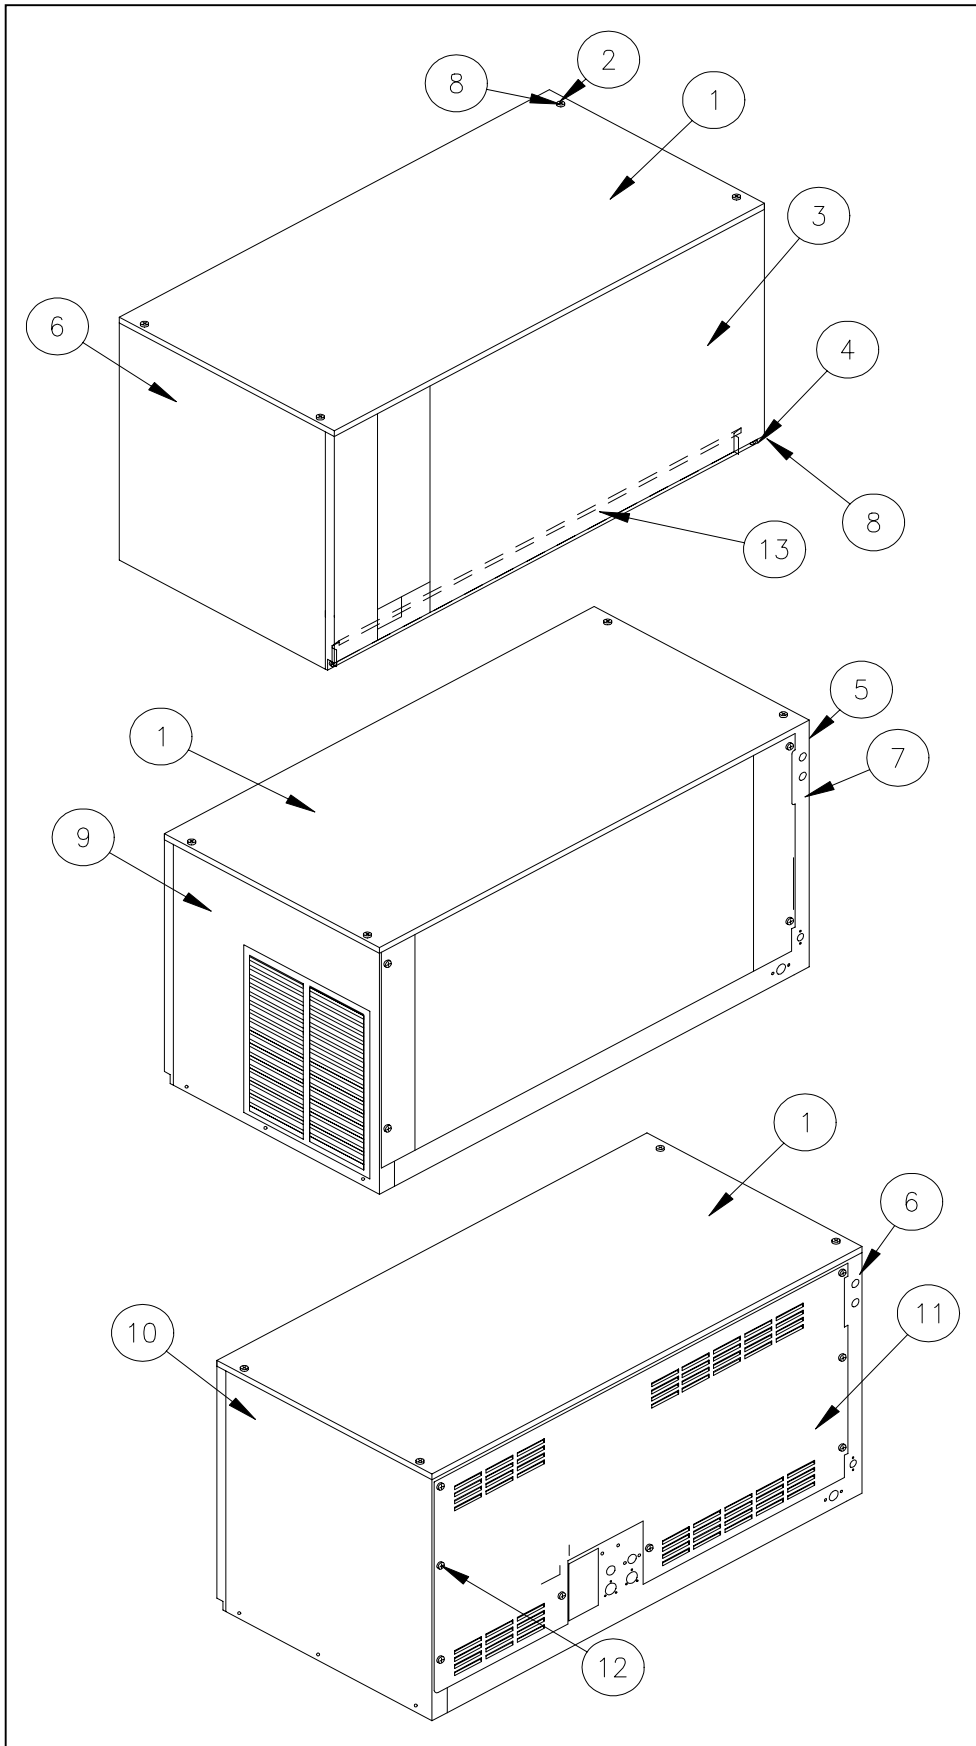

SERVICE PARTS MANUAL
ICE SERIES CUBERS
MODEL-ICE1406V1-V2, ICE1806V1-V2, ICE2106V1-V2
Includes 50hz. and 3 Phase Units

14-1012

Date 3/13/17

ICE Series Service Parts

This parts list contains the service parts available for the ICE Series icemakers.

Check the model number on the data plate and refer to the correct listing for the specific component.

Check carefully that the correct part is identified and ordered.

Table of Contents	Page 1
Exterior Components	Page 2 - 3
Interior Components-Front View	Page 4 - 5
Air Cooled	Page 6 - 7
Water Cooled	Page 8 - 9
Remote	Page 10 - 11
Control Box	Page 12 - 13
Specific Compressor Components	Page 13
Harvest Assist Assembly	Page 14 - 15
Remote Condenser	Page 16 - 17
Water Pump and Float	Page 18-19
Compressor Information	Page 20

Ice-O-Matic
11100 East 45th Ave.
Denver Co. 80239
800-423-3367

The ICE Series Service manual is available separately, Part number 9081270-01

ICE Series Service Parts

Exterior Components

Item No.	Model Number					Description
	ICE1806	ICE1807	ICE2005	ICE2106	ICE2107	
1	9051469-01	9051469-01	9051469-01	9051469-01	9051469-01	Top Panel NLA-NR
2	9031098-02	9031098-02	9031098-02	9031098-02	9031098-02	Top Panel Screw
3	2031465-05	2031465-05	2031465-05	2031465-05	2031465-05	Front Panel NLA-NR
4	9031098-02	9031098-02	9031098-02	9031098-02	9031098-02	Front Panel Screw
5	N/A	N/A	N/A	N/A	N/A	Left Hand Side Panel- Louvered
6	3021773-01	3021773-01	3021773-01	3021773-01	3021773-01	Left Hand Side Panel- Solid
7	9031046-02	9031046-02	9031046-02	9031046-02	9031046-02	Side Panel Screws
8	9031141-01	9031141-01	9031141-01	9031141-01	9031141-01	Plastic Nut Insert
9	N/A	N/A	N/A	N/A	N/A	Right Hand Side Panel- Louvered
10	3021775-01	3021775-01	3021775-01	3021775-01	3021775-01	Right Hand Side Panel- Solid
11	3021792-01	3021792-01	3021792-01	3021792-01	3021792-01	Rear Panel
12	9031046-01	9031046-01	9031046-01	9031046-01	9031046-01	Rear Panel Screw
13	3011756-01	3011756-01	3011756-01	3011756-01	3011756-01	Ice Deflector