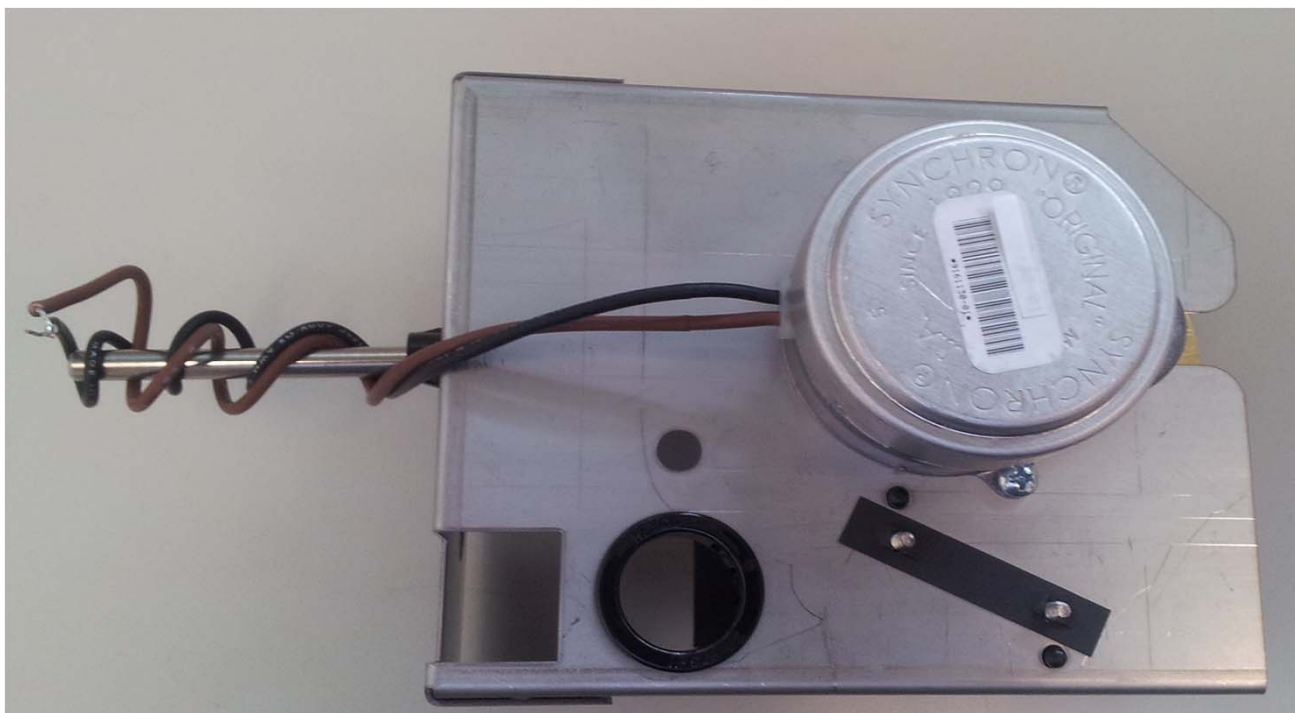

1051210-XX Reference Page 15 for Specific Model Number and Part Number

- •The **1051210-XX** assembly will fit all ICE Models from October 1999 and EC Models.
- •Units installed with a double cam switch, either Field installed or Factory installed will require the complete assembly and a potential wiring change as per the New Wiring Diagram included with the assembly.
- •Individual component parts are not available for the **1051210-XX** assembly.
- •Individual component parts are No Longer Available for previous version of the Harvest Assist Assembly
- •Parts for the **2061962-XX** Harvest Assist Assembly are not compatible with **1051210-XX** Harvest Assist Assembly.
- •Proper assembly and alignment of the parts is critical to proper operation, this includes cam and probe alignment.
- •If a **1051210-XX** assembly fails, it must be returned to Ice-O-Matic.