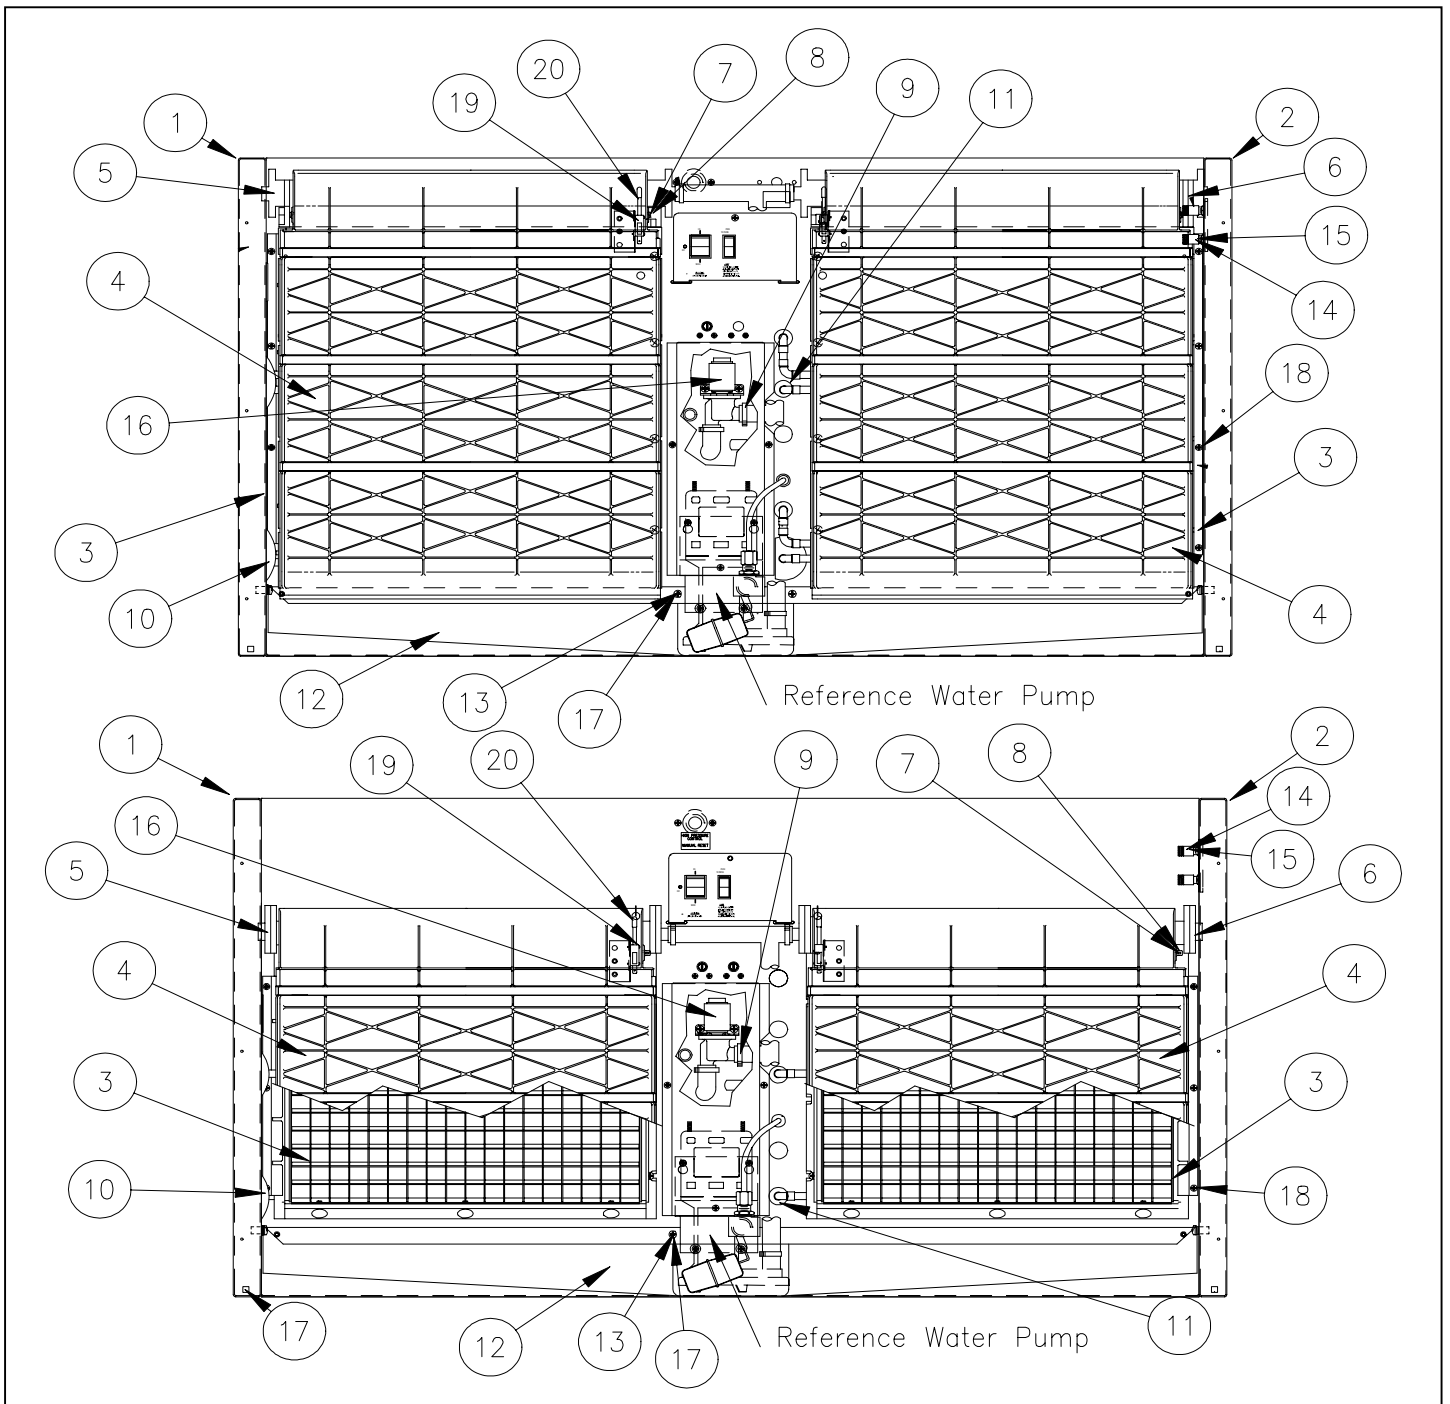

ICE Series Service Parts

Front Interior

Item No.	Model Number					Description
	ICE1806	ICE1807	ICE2005	ICE2106	ICE2107	
1	2021547-01	2021547-01	2021547-01	2021547-01	2021547-01	Left Hand Frame Panel NLA-NR
2	3012874-01	3012874-01	3012874-01	3012874-01	3012874-01	Right Hand Frame Panel NLA-NR
3	2051125-81	2051125-81	2051125-81	2051125-81	2051125-81	Evaporator-Full Cube
3	2051125-82	2051125-82	2051125-82	2051125-82	2051125-82	Evaporator-Half Cube
4	3051197-04	3051197-04	3051197-04	3051197-04	3051197-04	Evaporator Splash Curtain
5	2041338-02	2041338-02	2041338-02	2041338-02	2041338-02	Water Distribution Tube LH
6	2041338-01	2041338-01	2041338-01	2041338-01	2041338-01	Water Distribution Tube RH
7	9031122-01	9031122-01	9031122-01	9031122-01	9031122-01	Thumb Screw
8	9031004-19	9031004-19	9031004-19	9031004-19	9031004-19	Rubber Washer
9	9021010-04	9021010-04	9021010-04	9021010-04	9021010-04	Clamp
10	9051237-02	9051237-02	9051237-02	9051237-02	9051237-02	Tube Washer
11	9051238-01	9051238-01	9051238-01	9051238-01	9051238-01	Washer Tapered
12	9051201-01	9051201-01	9051201-01	9051201-01	9051201-01	Water Return Trough
13	9031046-24	9031046-24	9031046-24	9031046-24	9031046-24	Water Return Trough Screw
14	9091086-02	9091086-02	9091086-02	9091086-02	9091086-02	Valve Core
15	9091086-03	9091086-03	9091086-03	9091086-03	9091086-03	Valve Cap
16	9041105-03	9041105-03	9041105-03	9041105-03	9041105-03	Purge Valve (9041086-03 is NLA)
17	9031141-01	9031141-01	9031141-01	9031141-01	9031141-01	Plastic Nut Insert
18	9031046-01	9031046-01	9031046-01	9031046-01	9031046-01	Evaporator Mounting Screw
19	9101145-03	9101145-03	9101145-03	9101145-03	9101145-03	Bin Switch
20	9131331-01	9131331-01	9131331-01	9131331-01	9131331-01	Wire-Curtain Switch NLA-NR

Item No.	ICE1405	ICE1406	ICE1407	Description
1	2021547-01	2021547-01	2021547-01	Left Hand Frame Panel NLA-NR
2	3012874-01	3012874-01	3012874-01	Right Hand Frame Panel NLA-NR
3	2051148-81A	2051148-81A	2051148-81A	Evaporator-Full Cube
3	2051148-82A	2051148-82A	2051148-82A	Evaporator-Half Cube
4	3051197-03	3051197-03	3051197-03	Evaporator Splash Curtain
5	2041338-02	2041338-02	2041338-02	Water Distribution Tube LH
6	2041338-01	2041338-01	2041338-01	Water Distribution Tube RH
7	9031122-01	9031122-01	9031122-01	Thumb Screw
8	9031004-19	9031004-19	9031004-19	Rubber Washer
9	9021010-04	9021010-04	9021010-04	Clamp
10	9051237-02	9051237-02	9051237-02	Tube Washer
11	9051238-01	9051238-01	9051238-01	Washer Tapered
12	9051201-02	9051201-02	9051201-02	Water Return Trough
13	9031046-24	9031046-24	9031046-24	Water Return Trough Screw
14	9091086-02	9091086-02	9091086-02	Valve Core
15	9091086-03	9091086-03	9091086-03	Valve Cap
16	9041105-03	9041105-03	9041105-03	Purge Valve (9041086-03 is NLA)
17	9031141-01	9031141-01	9031141-01	Plastic Nut Insert
18	9031046-01	9031046-01	9031046-01	Evaporator Mounting Screw
19	9101145-03	9101145-03	9101145-03	Bin Switch
20	9131331-01	9131331-01	9131331-01	Wire-Curtain Switch NLA-NR

NLA-NR=No Longer Available-No Replacement

Evaporators include elbows.