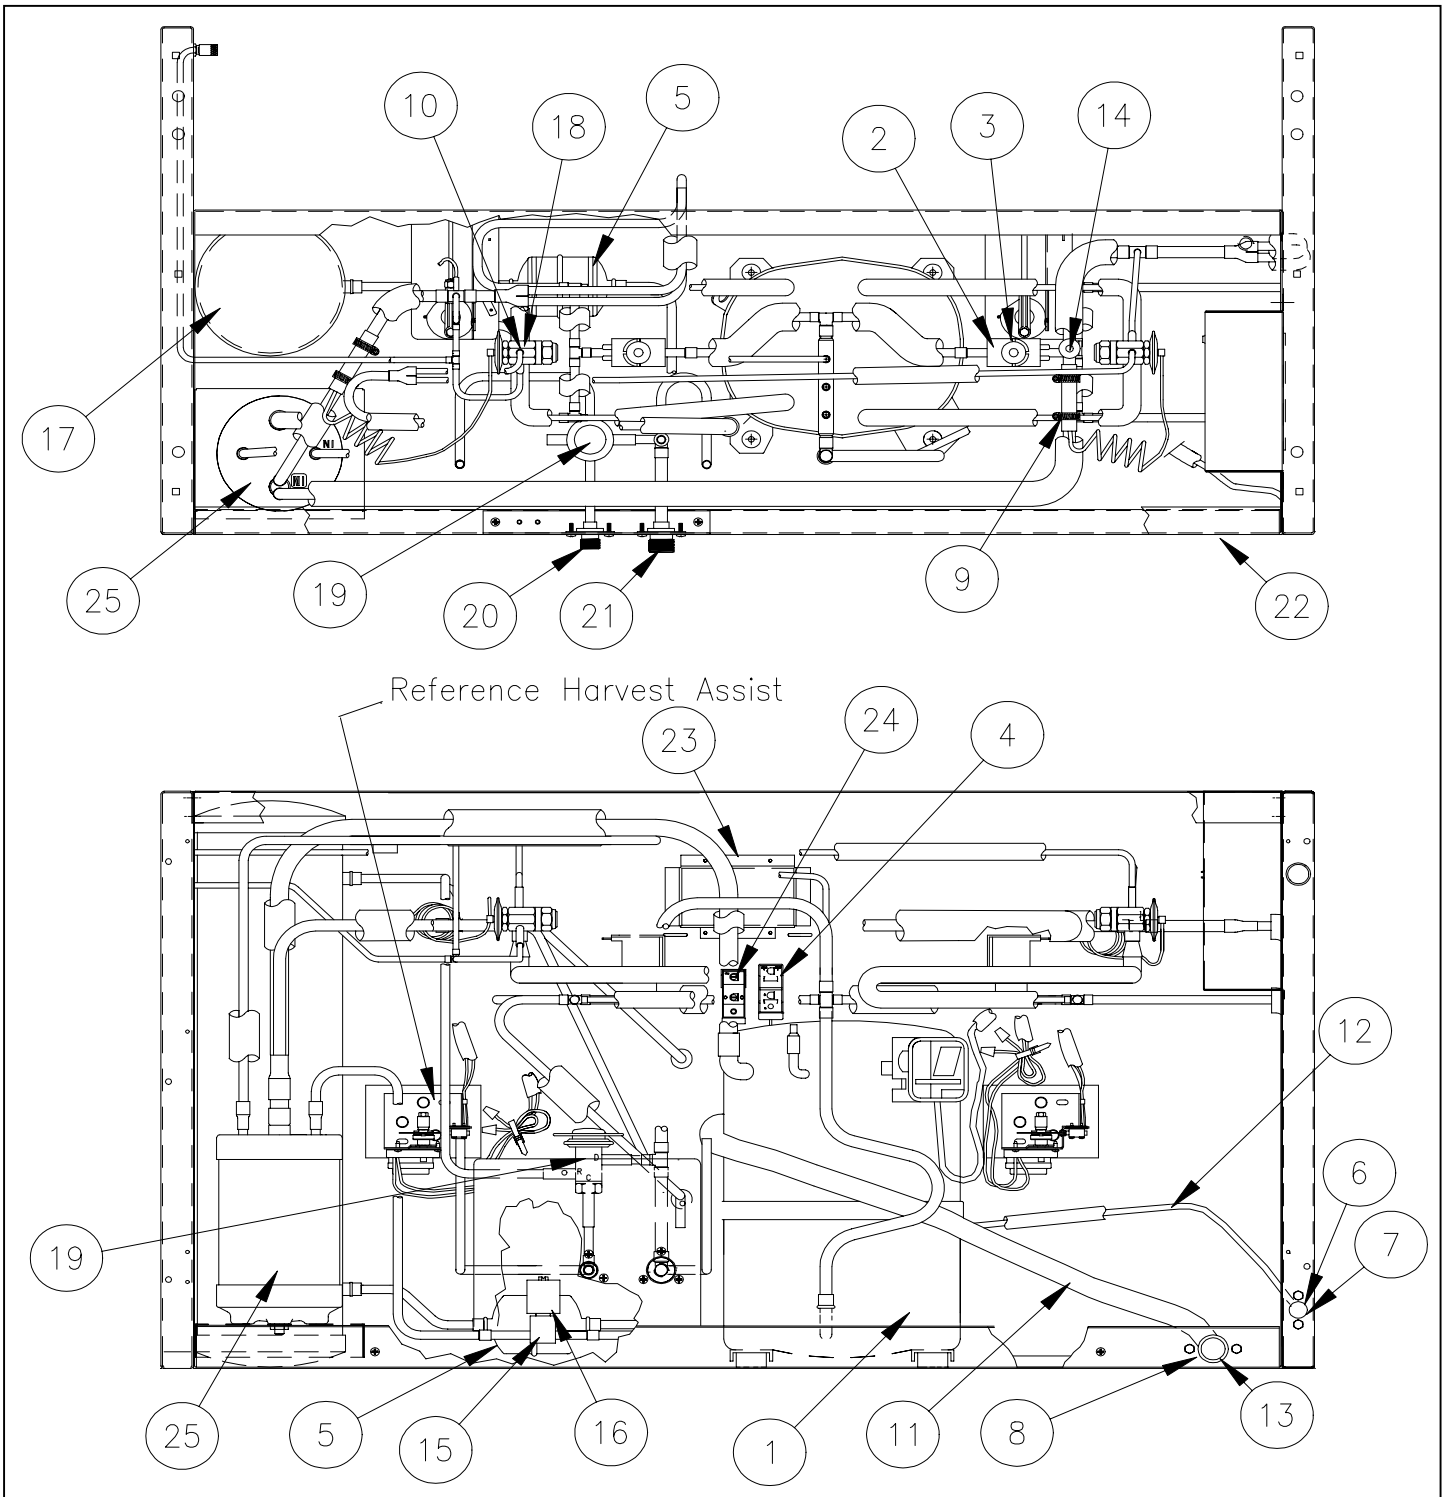

ICE1800/2100 Remote Machine Shown

ICE Series Service Parts

Remote

Item No.	Model Number					Description
	ICE1806	ICE1807	ICE2005	ICE2106	ICE2107	
1	9181108-11	9181108-12	9181110-13	9181110-11	9181123-12	Compressor (NLA See Below)
2	9151123-04	9151123-04	9151123-04	9151123-04	9151123-04	Hot Gas Valve Coil
3	9151123-01	9151123-01	9151123-01	9151123-01	9151123-01	Hot Gas Valve Body
4	9041104-101A	9041104-101A	9041104-101A	9041104-101A	9041104-101A	Low Pressure Control
5	9151163-02	9151163-02	9151163-02	9151163-02	9151163-02	Filter Drier (9151004-03 is NLA)
6	9091074-01	9091074-01	9091074-01	9091074-01	9091074-01	Drop Adapter
7	9091083-01	9091083-01	9091083-01	9091083-01	9091083-01	Water Inlet Fitting
8	9091140-01	9091140-01	9091140-01	9091140-01	9091140-01	Purge Drain Fitting
9	9021040-01	9021040-01	9021040-01	9021040-01	9021040-01	Clamp-TXV Bulb
10	No Longer Available-See Item 18					Expansion Valve (9151006-17 NLA)
11	6021015-06	6021015-06	6021015-06	6021015-06	6021015-06	Purge Drain Hose
12	6021032-01	6021032-01	6021032-01	6021032-01	6021032-01	Tube (2.17 Ft.)
13	9021010-14	9021010-14	9021010-14	9021010-14	9021010-14	Clamp
14	9041087-01	9041087-01	9041087-01	9041087-01	9041087-01	High Temp Safety
15	9151123-02	9151123-02	9151123-02	9151123-02	9151123-02	Liquid Line Solenoid Body
16	9151123-04	9151123-04	9151123-04	9151123-04	9151123-04	Liquid Line Solenoid Coil
17	9151109-01	9151109-01	9151109-01	9151109-01	9151109-01	Receiver
18	2041982-01S	2041982-01S	2041982-01S	2041982-01S	2041982-01S	Expansion Valve Assembly
19	9151027-06	9151027-06	9151027-06	9151027-06	9151027-06	Mixing Valve (240)
20	9091001-11	9091001-11	9091001-11	9091001-11	9091001-11	Remote Fitting 3/8"
21	9091001-12	9091001-12	9091001-12	9091001-12	9091001-12	Remote Fitting 1/2"
22	3011978-01	3011978-01	3011978-01	3011978-01	3011978-01	Rear Brace
23	9041051-04	9041051-04	9041051-04	9041051-04	9041051-04	High Pressure Control
24	9041092-02	9041092-02	9041092-02	9041092-02	9041092-02	Pump Down Control
25	9151136-01	9151136-01	9151136-01	9151136-01	9151136-01	Accumulator/Heat Exchanger

9181110-13 is NLA-No Replacement

9181108-11 is NLA-Replace by 9181143-11