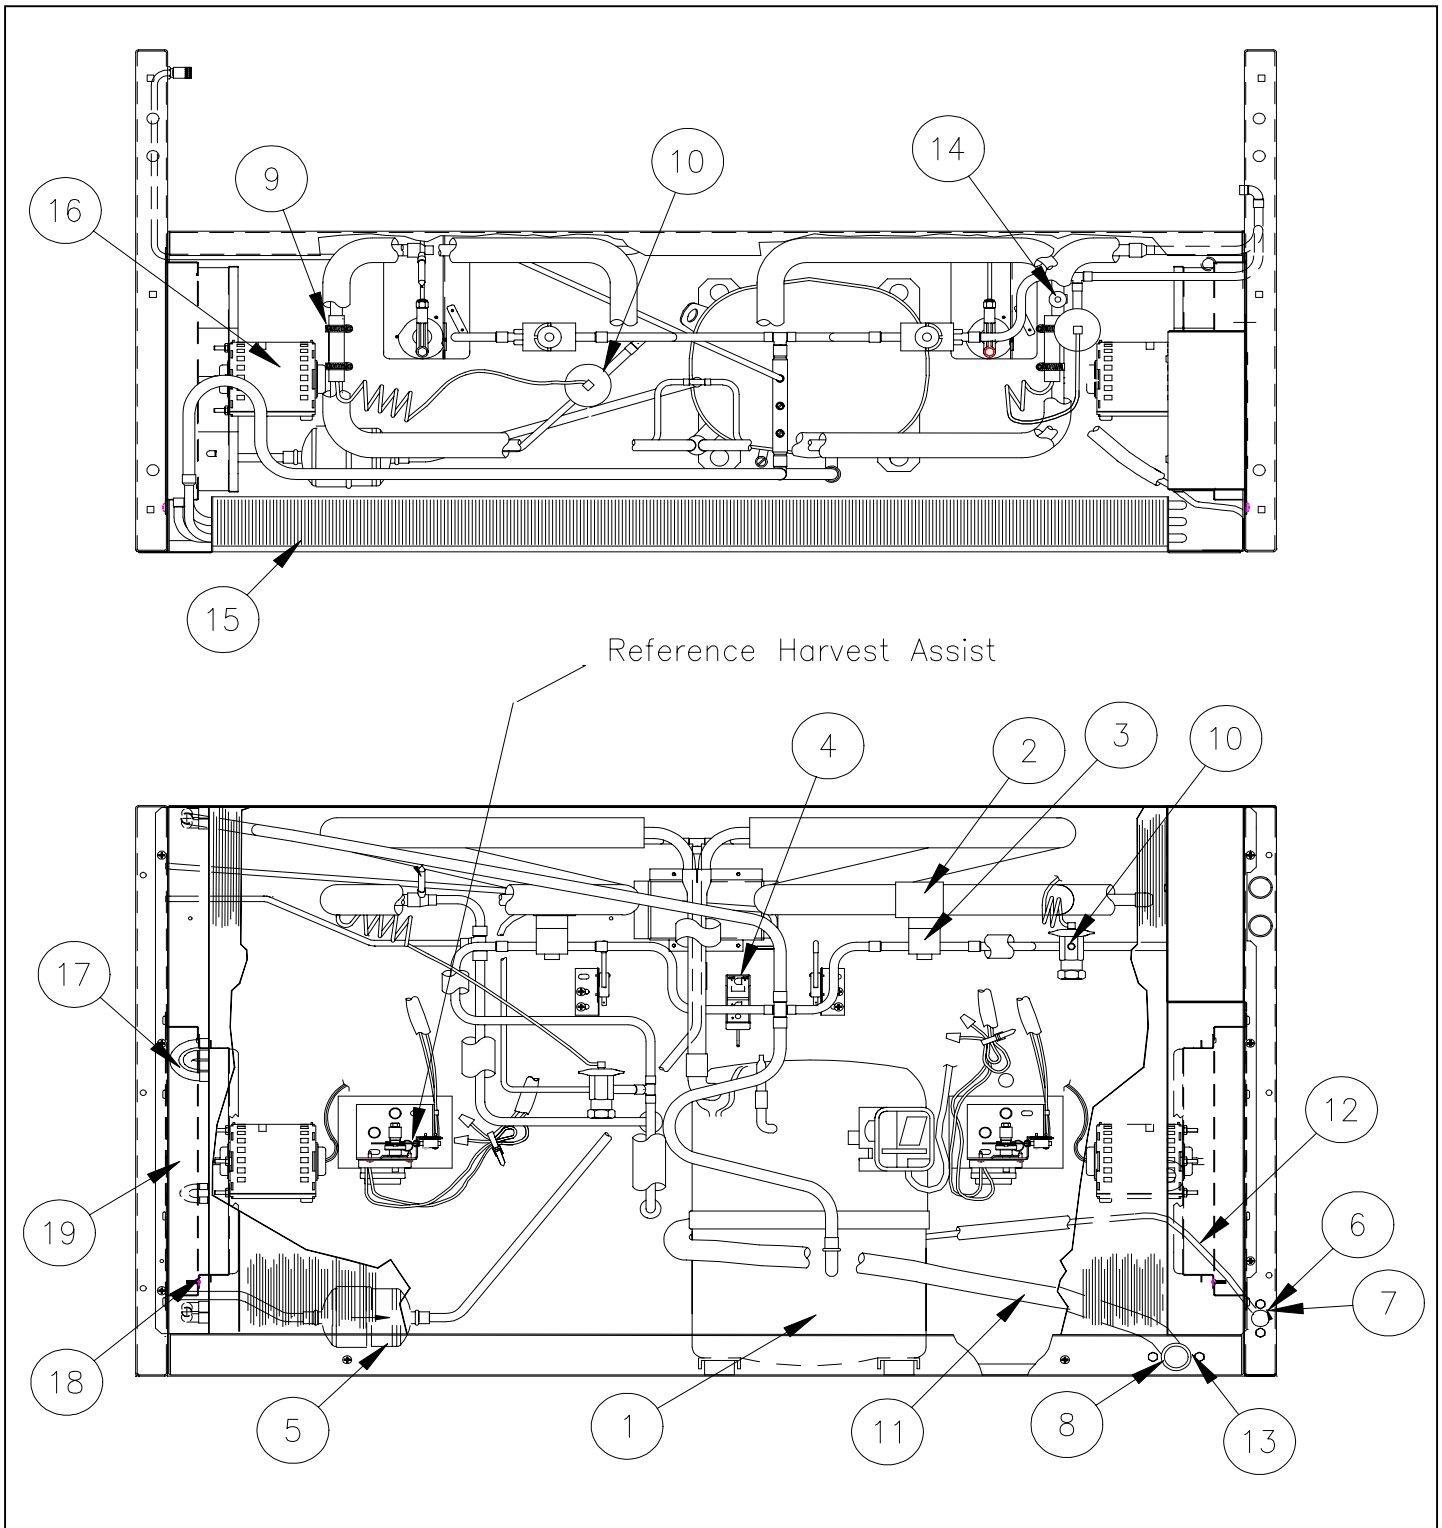

ICE Series Service Parts

Air Cooled

Item No.	Model Number			Description
	ICE1405	ICE1406	ICE1407	
1	9181094-12	9181108-11	9181111-12	Compressor (NLA See Below)
2	9151123-04	9151123-04	9151123-04	Hot Gas Valve Coil
3	9151123-01	9151123-01	9151123-01	Hot Gas Valve Body
4	9041104-101A	9041104-101A	9041104-101A	Low Pressure Control
5	9151163-02	9151163-02	9151163-02	Filter Drier (9151004-03 is NLA)
6	9091074-01	9091074-01	9091074-01	Drop Adapter
7	9091083-01	9091083-01	9091083-01	Water Inlet Fitting
8	9091140-01	9091140-01	9091140-01	Purge Drain Fitting
9	9021040-01	9021040-01	9021040-01	Clamp-TXV Bulb
10	9151151-101	9151151-101	9151151-101	Expansion Valve (9151134 is NLA)
11	6021015-06	6021015-06	9051280-06	Purge Drain Tube
12	6021032-01	6021032-01	6021032-01	Tube (3.59 Ft.)
13	9021010-04	9021010-04	9021010-04	Clamp
14	9041087-01	9041087-01	9041087-01	High Temp Safety
15	9141114-01	9141114-01	9141114-01	Air Condenser
16	1051209-03	1051209-03	1051209-03	Fan Motor (9161089-03 is NLA)
17	9131383-01	9131332-02	9131332-02	Fan Blade
18	2021574-01	3012527-01	3012527-01	Fan Motor Bracket
19	3013026-01	3012526-01	3012526-01	Fan Shroud

9181108-11 is NLA-Replace by 9181143-11

9181094-12 is NLA-Replace by 9181142-11

Reference Page 20 for Specific Compressor Components

NLA=No Longer Available