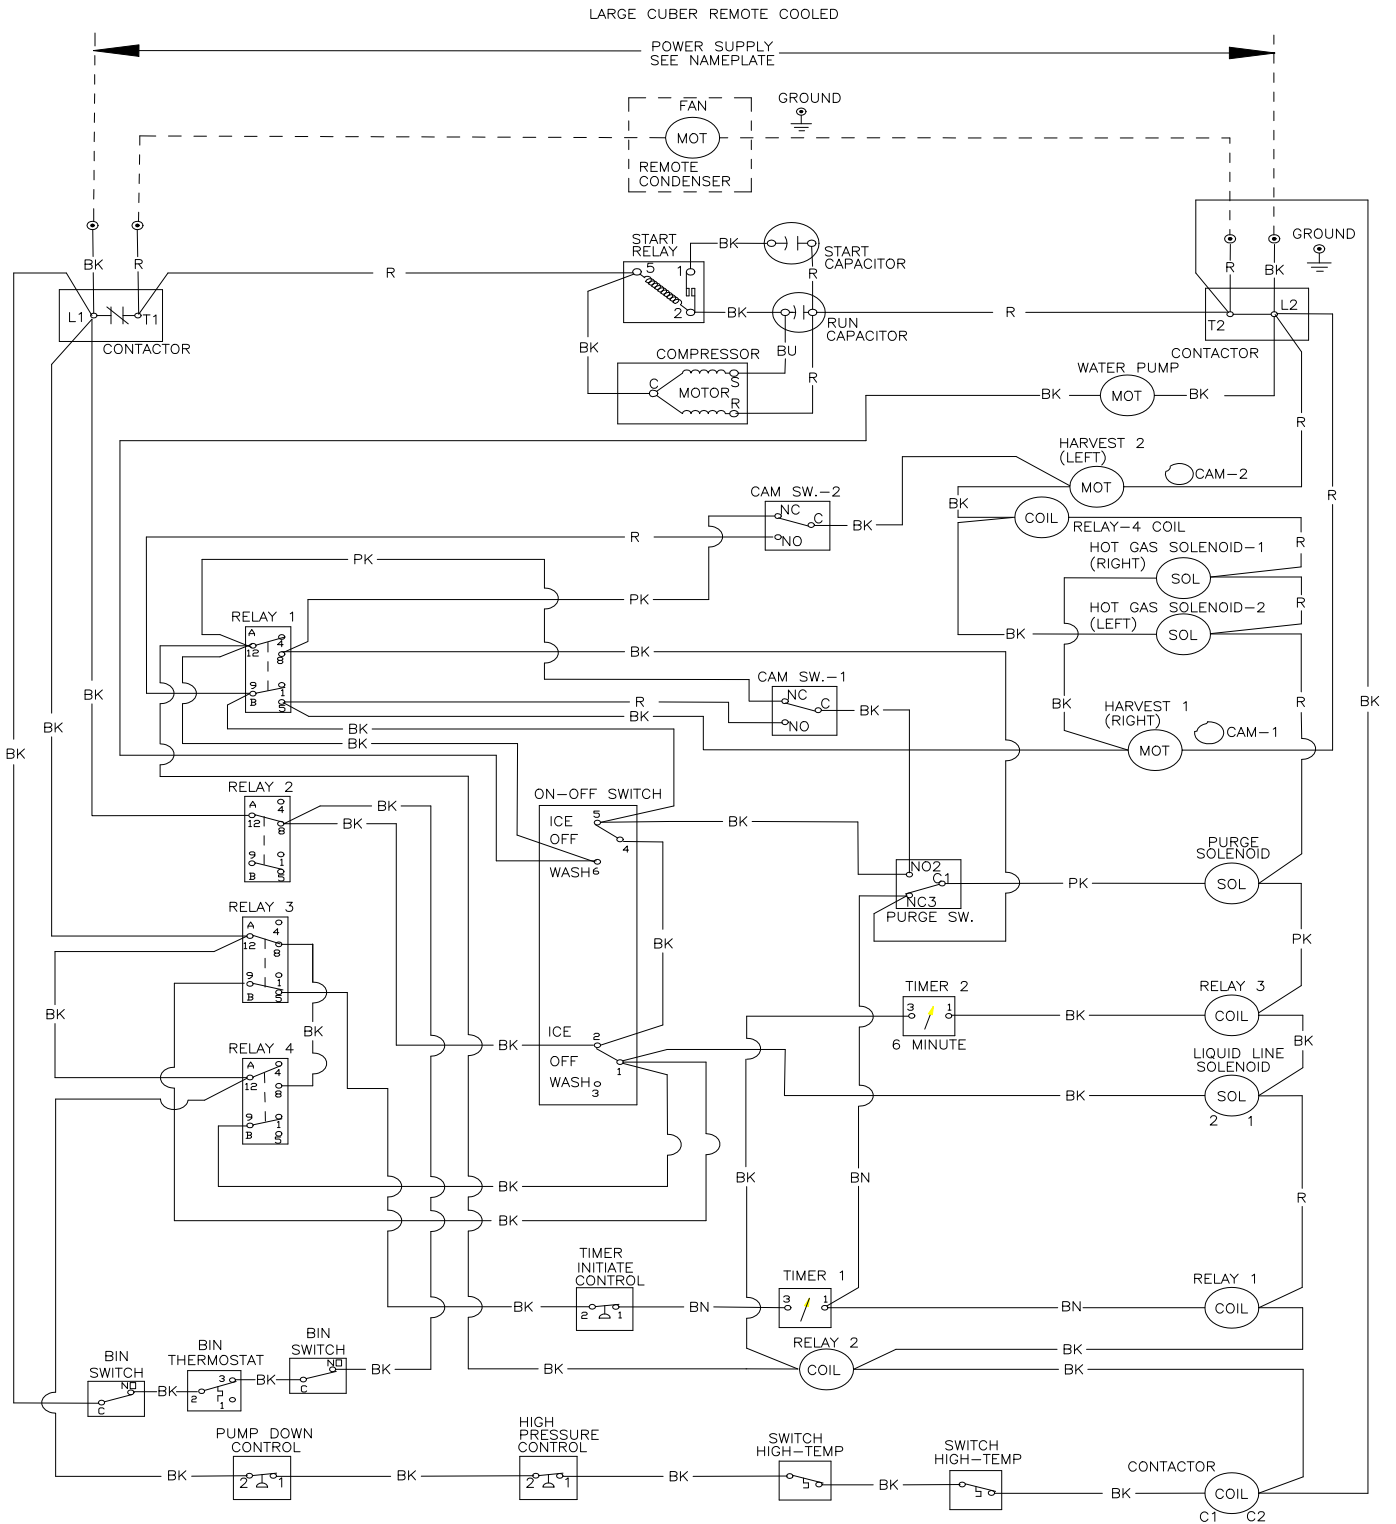

ICE1506R3 Wiring Diagram From Serial Number 09041280010750

9072115-01

ICE1506R3 Wiring Schematic From Serial Number 09041280010750