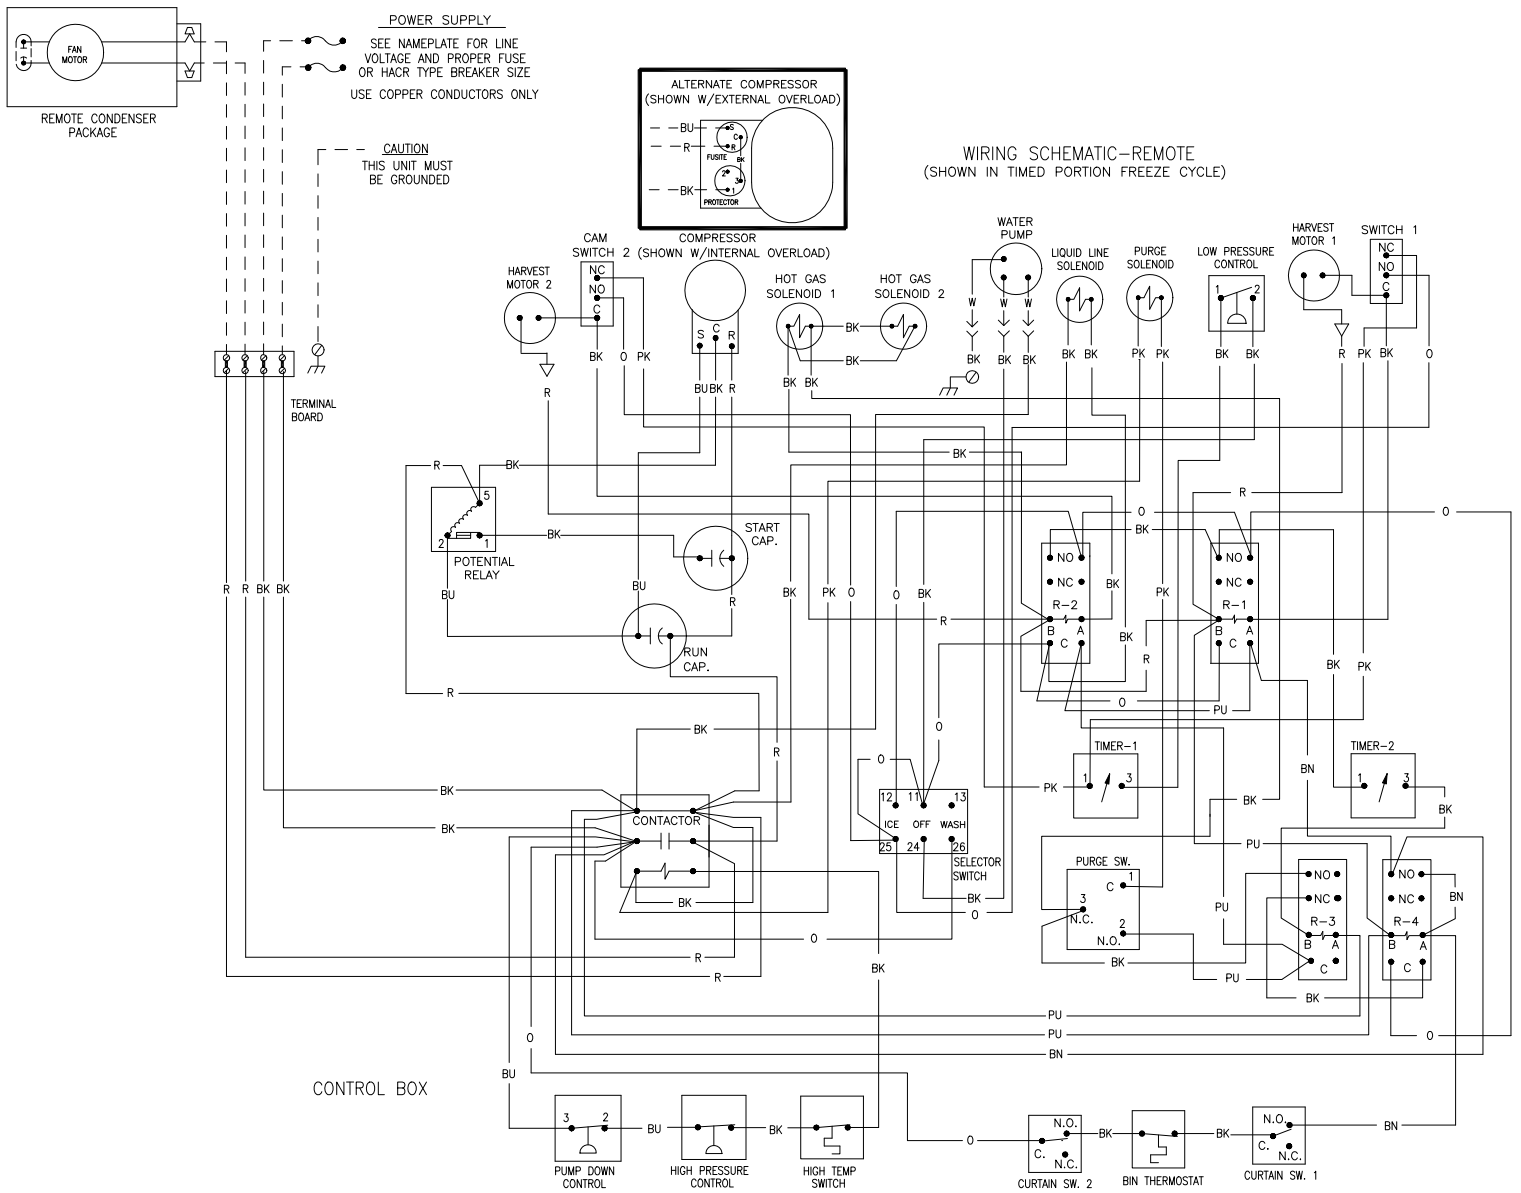

ICE1506 Remote

ICE1506 Remote

WIRING SCHEMATIC-REMOTE  
(SHOWN IN TIMED PORTION FREEZE CYCLE)