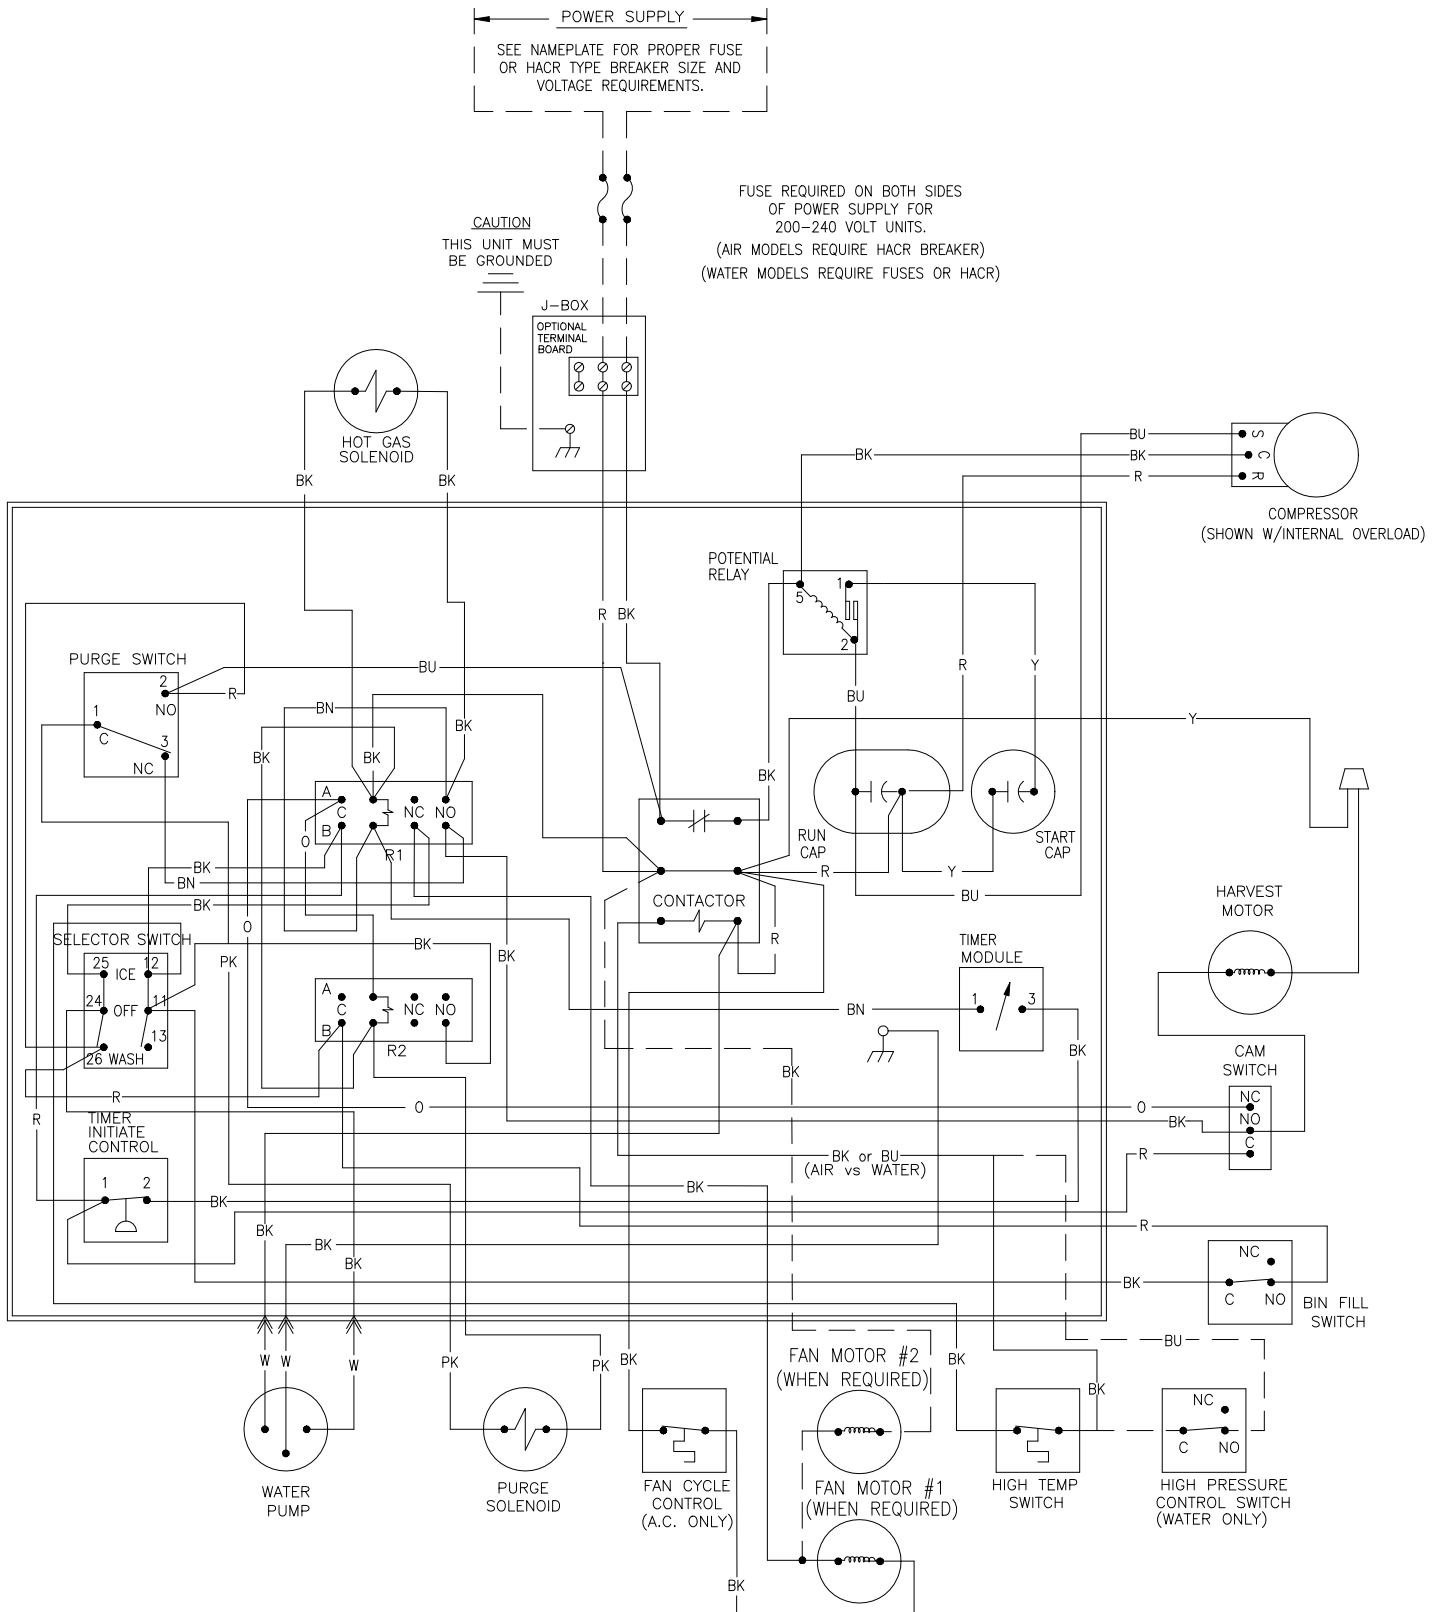

ICE1006A5-W4/ICE0806A5-W5 Wiring Diagram

ICE1006A5-W4/ICE0806A5-W5 Wiring Schematic

WIRING SCHEMATIC  
AIR & WATER  
(SHOWN IN TIMED PORTION FREEZE CYCLE)