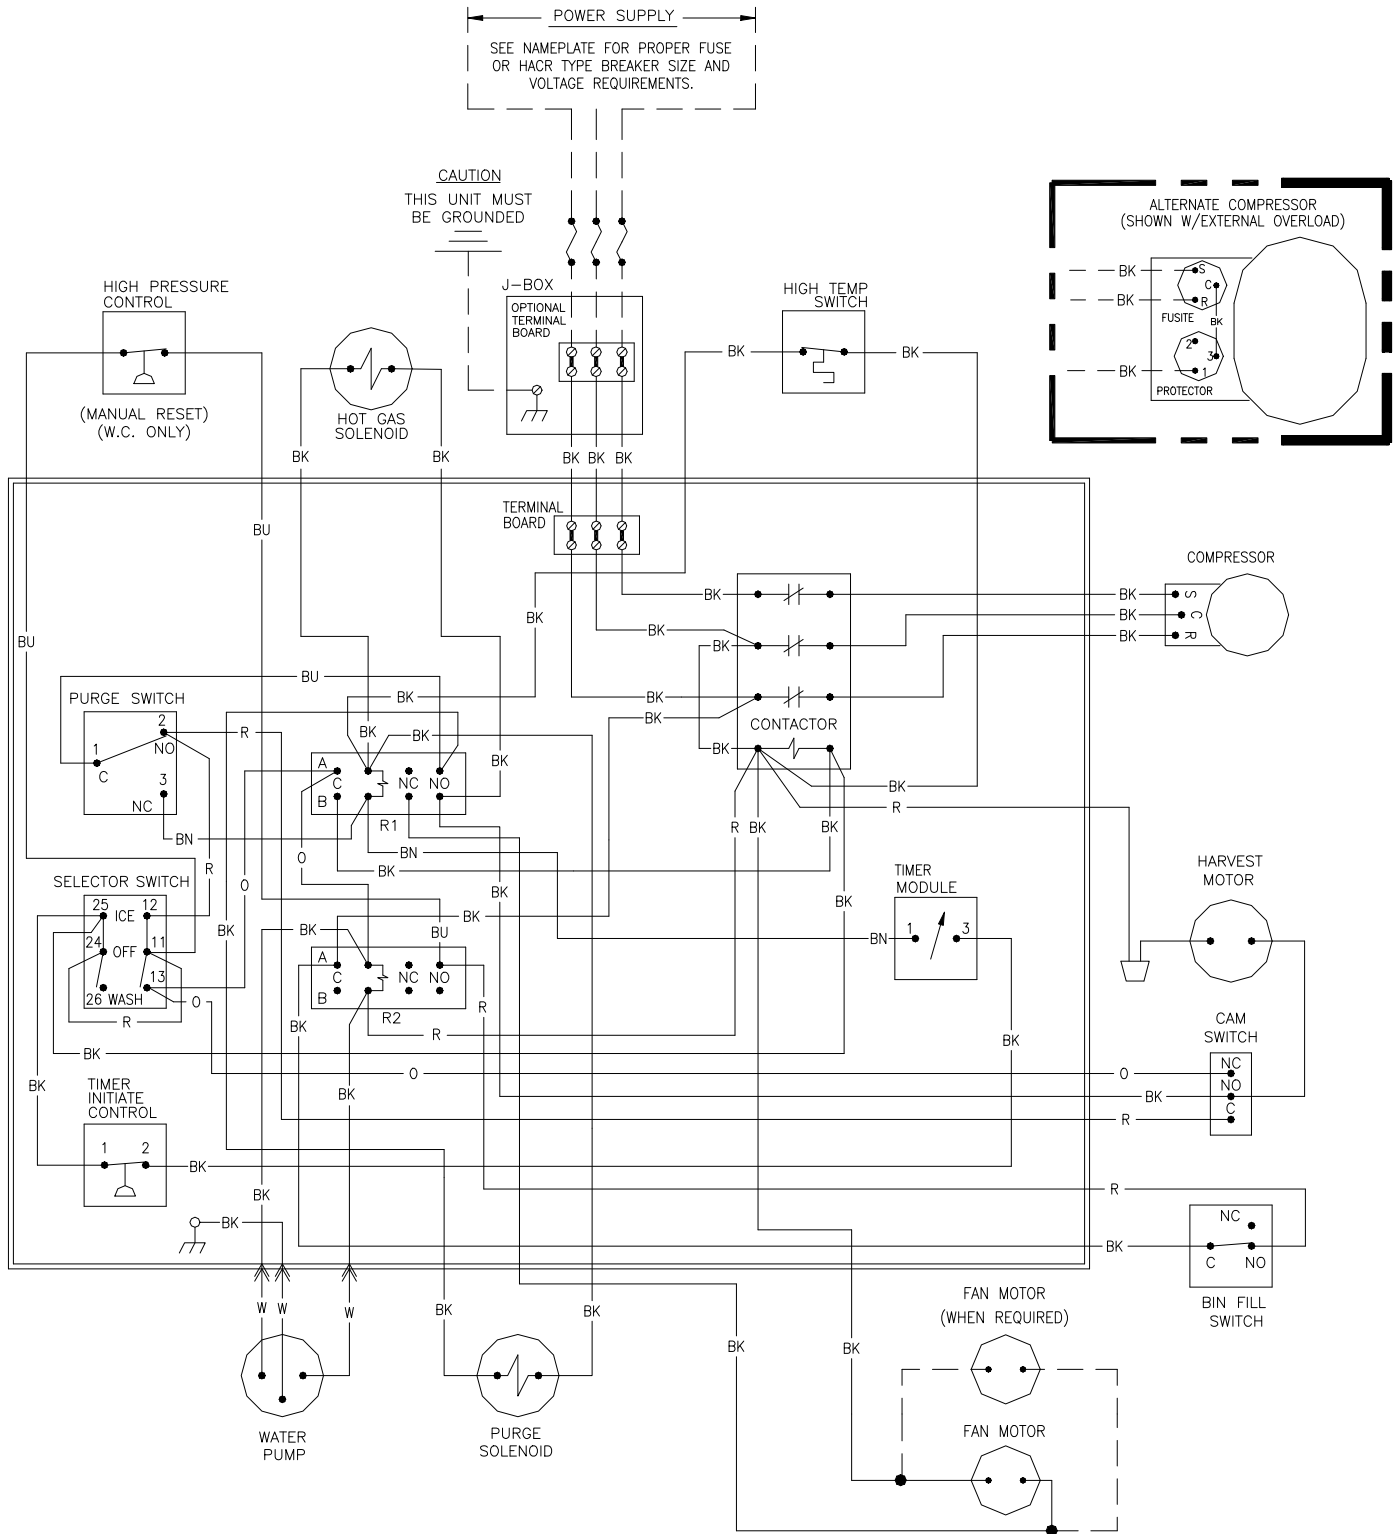

ICE1007 Air and Water Wiring Diagram

ICE1007 Air and Water Wiring Schematic

WIRING SCHEMATIC
AIR & WATER
(SHOWN IN TIMED PORTION FREEZE CYCLE)