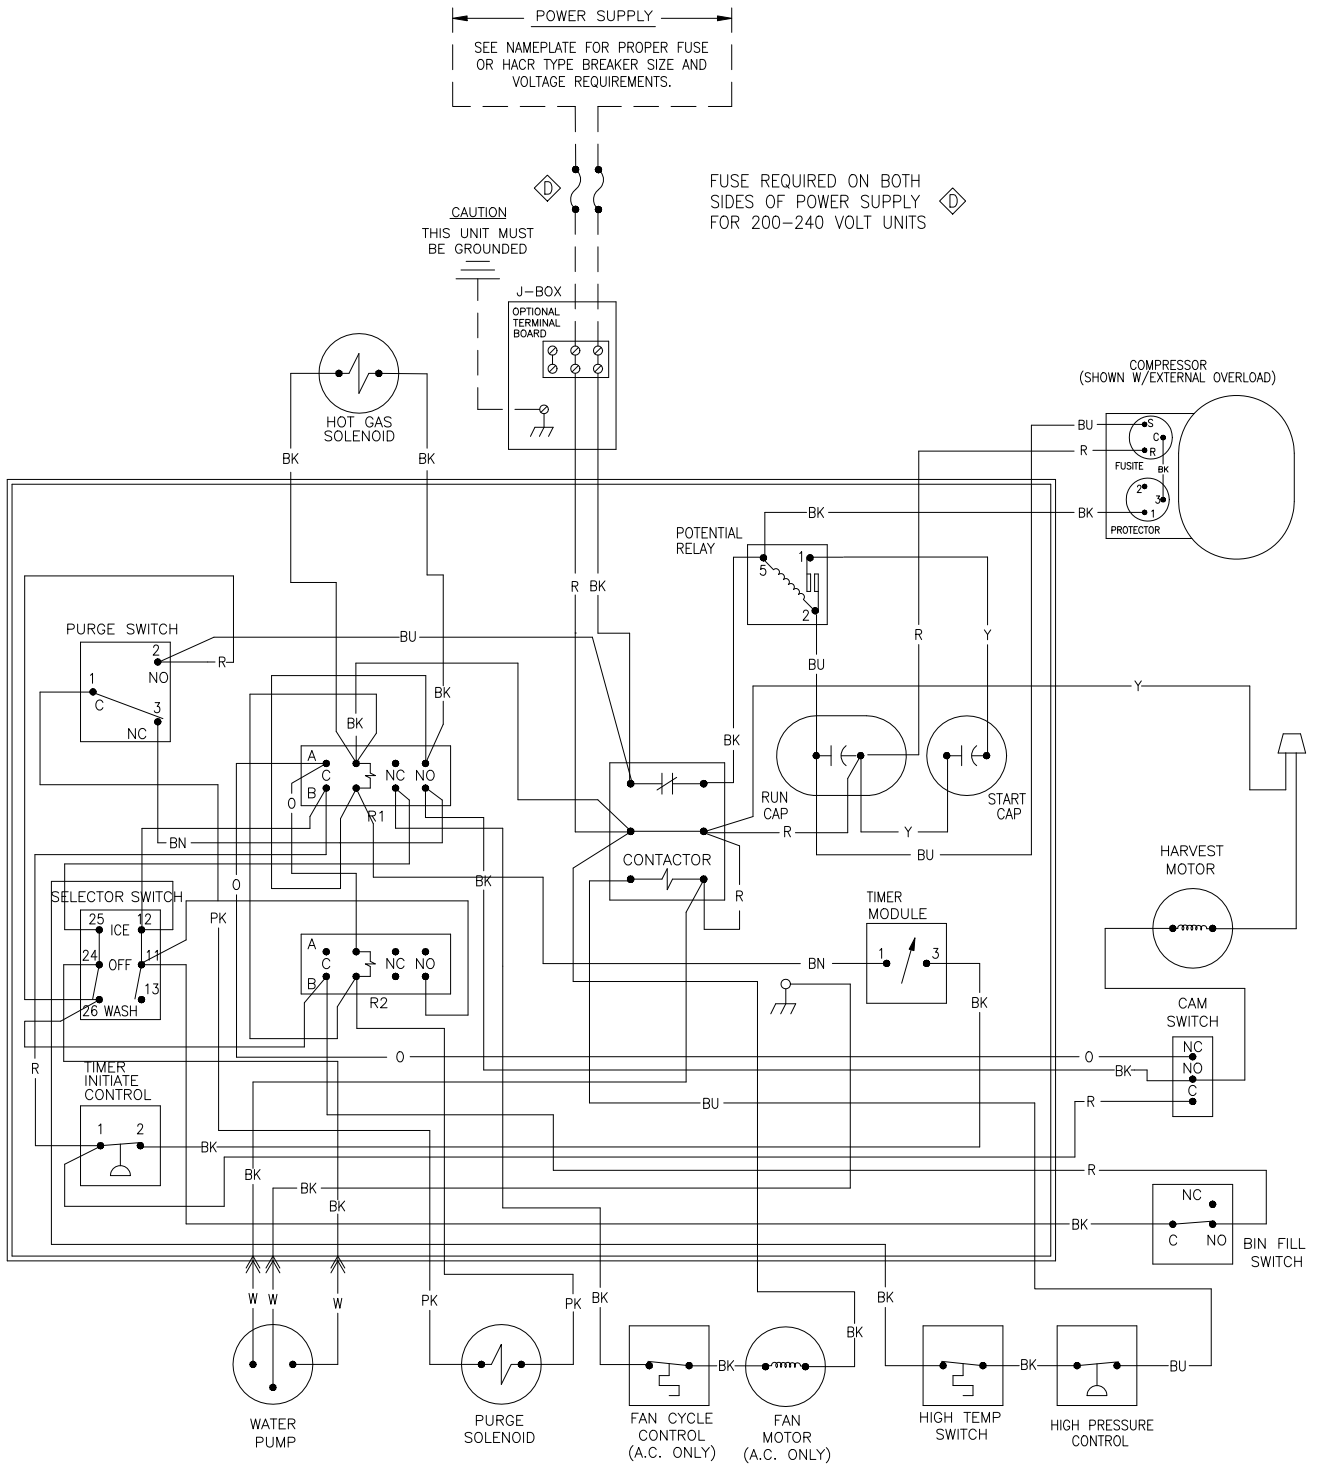

ICE0606A5/606T6 Wiring Diagram

ICE0606A5/606T6 Wiring Schematic

WIRING SCHEMATIC  
AIR & WATER  
(SHOWN IN TIMED PORTION FREEZE CYCLE)