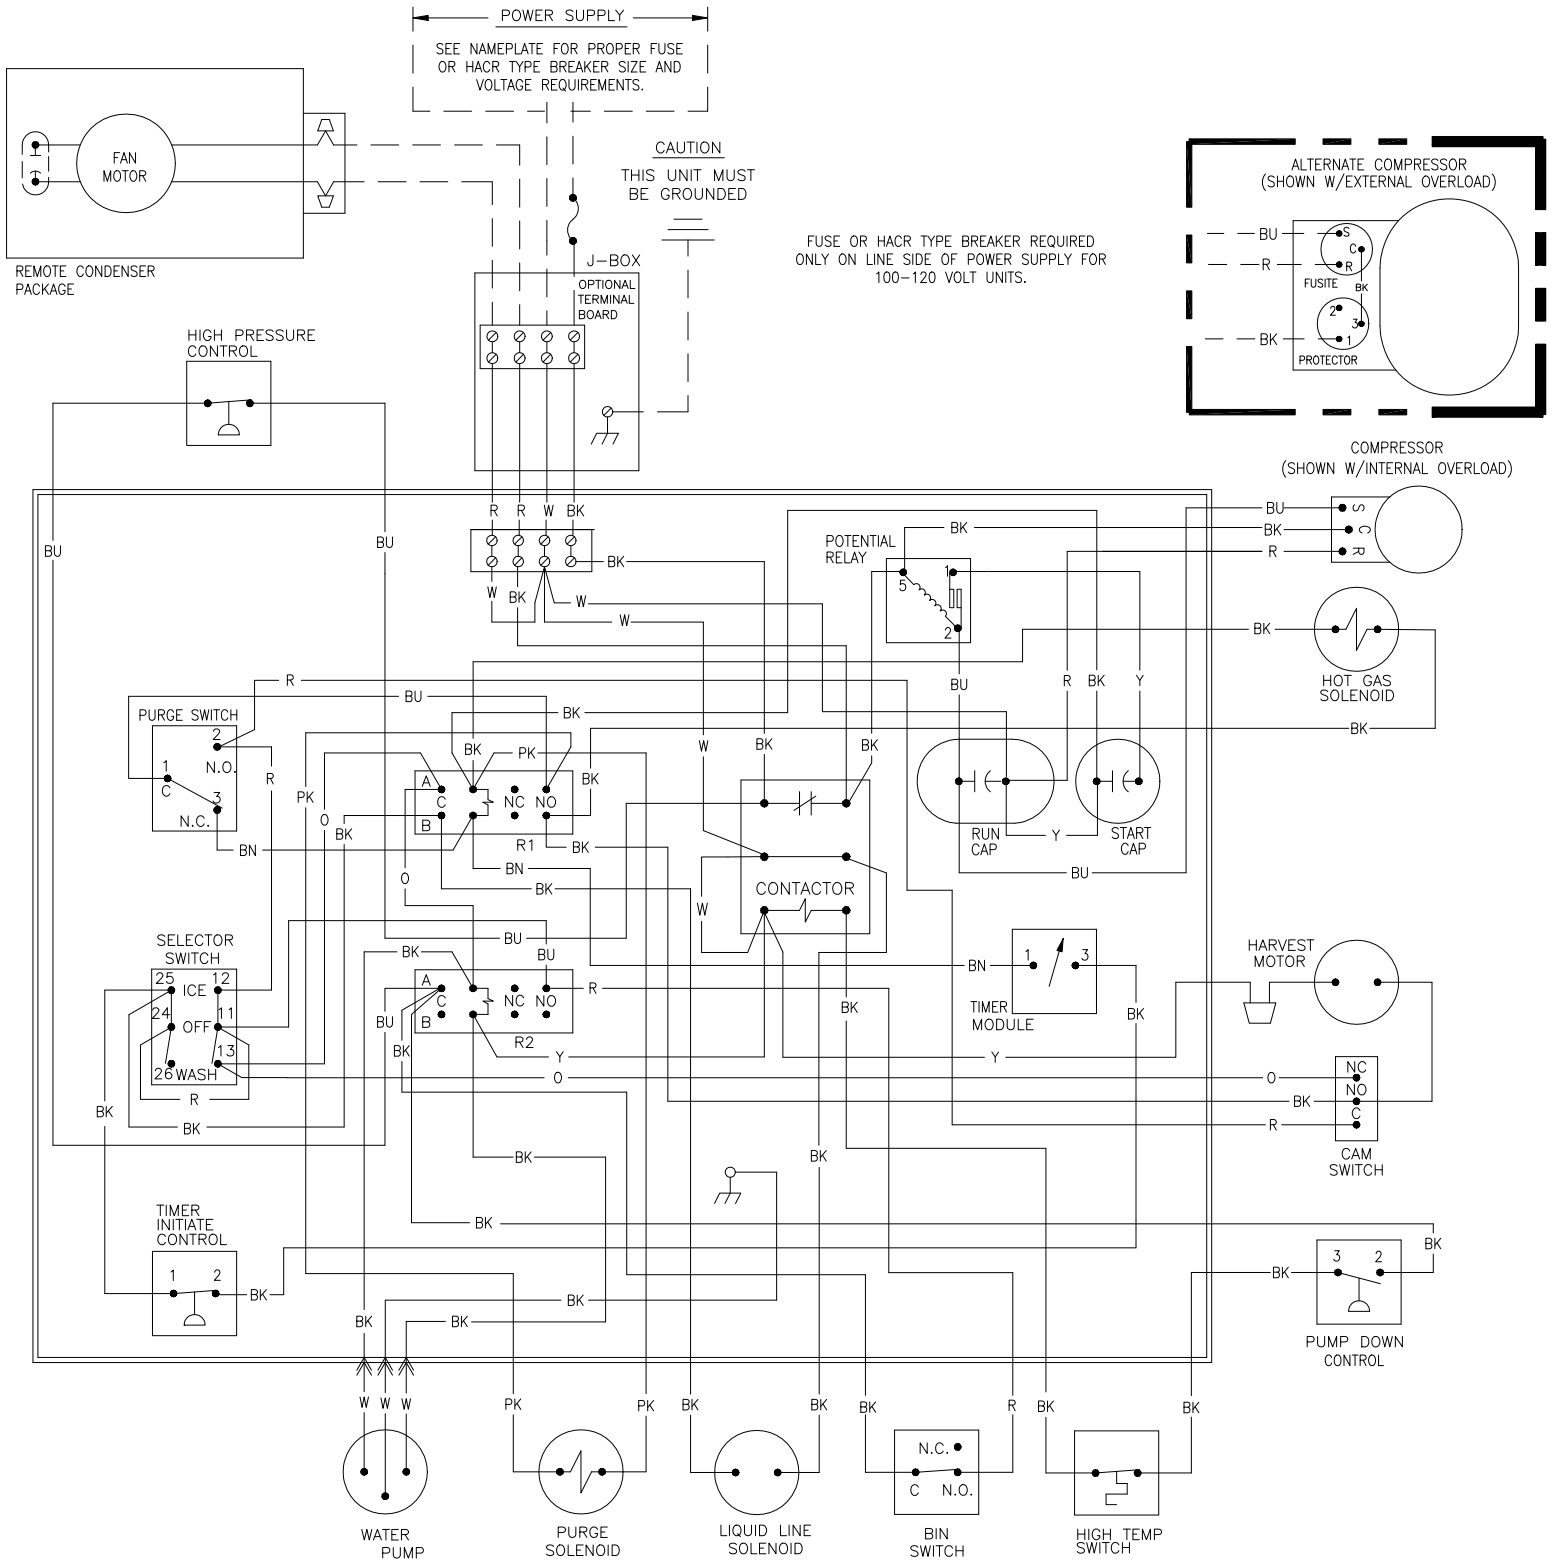

ICE0500 Remote4 Wiring Diagram

ICE0500 Remote4 Wiring Schematic