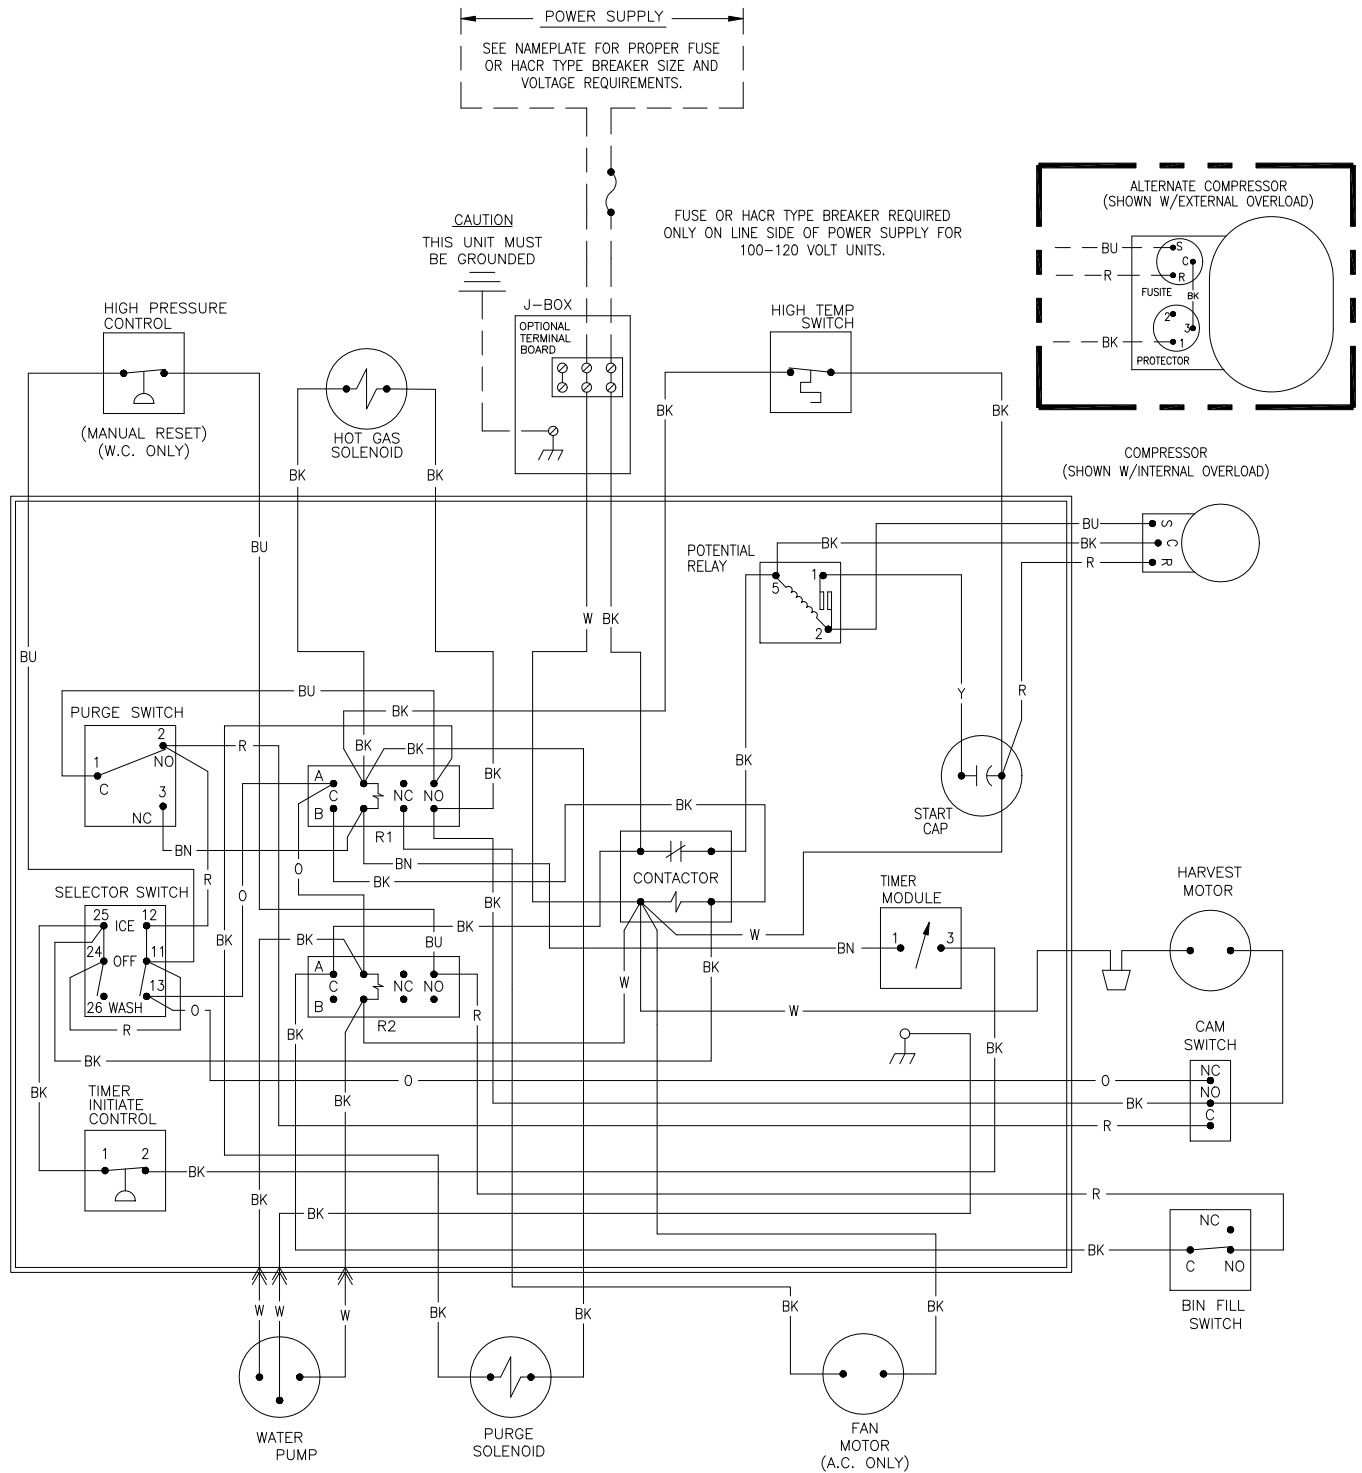

ICE0400 Air and Water Wiring Diagram

ICE0400 Air and Water Wiring Schematic

WIRING SCHEMATIC  
AIR & WATER  
(SHOWN IN TIMED PORTION FREEZE CYCLE)