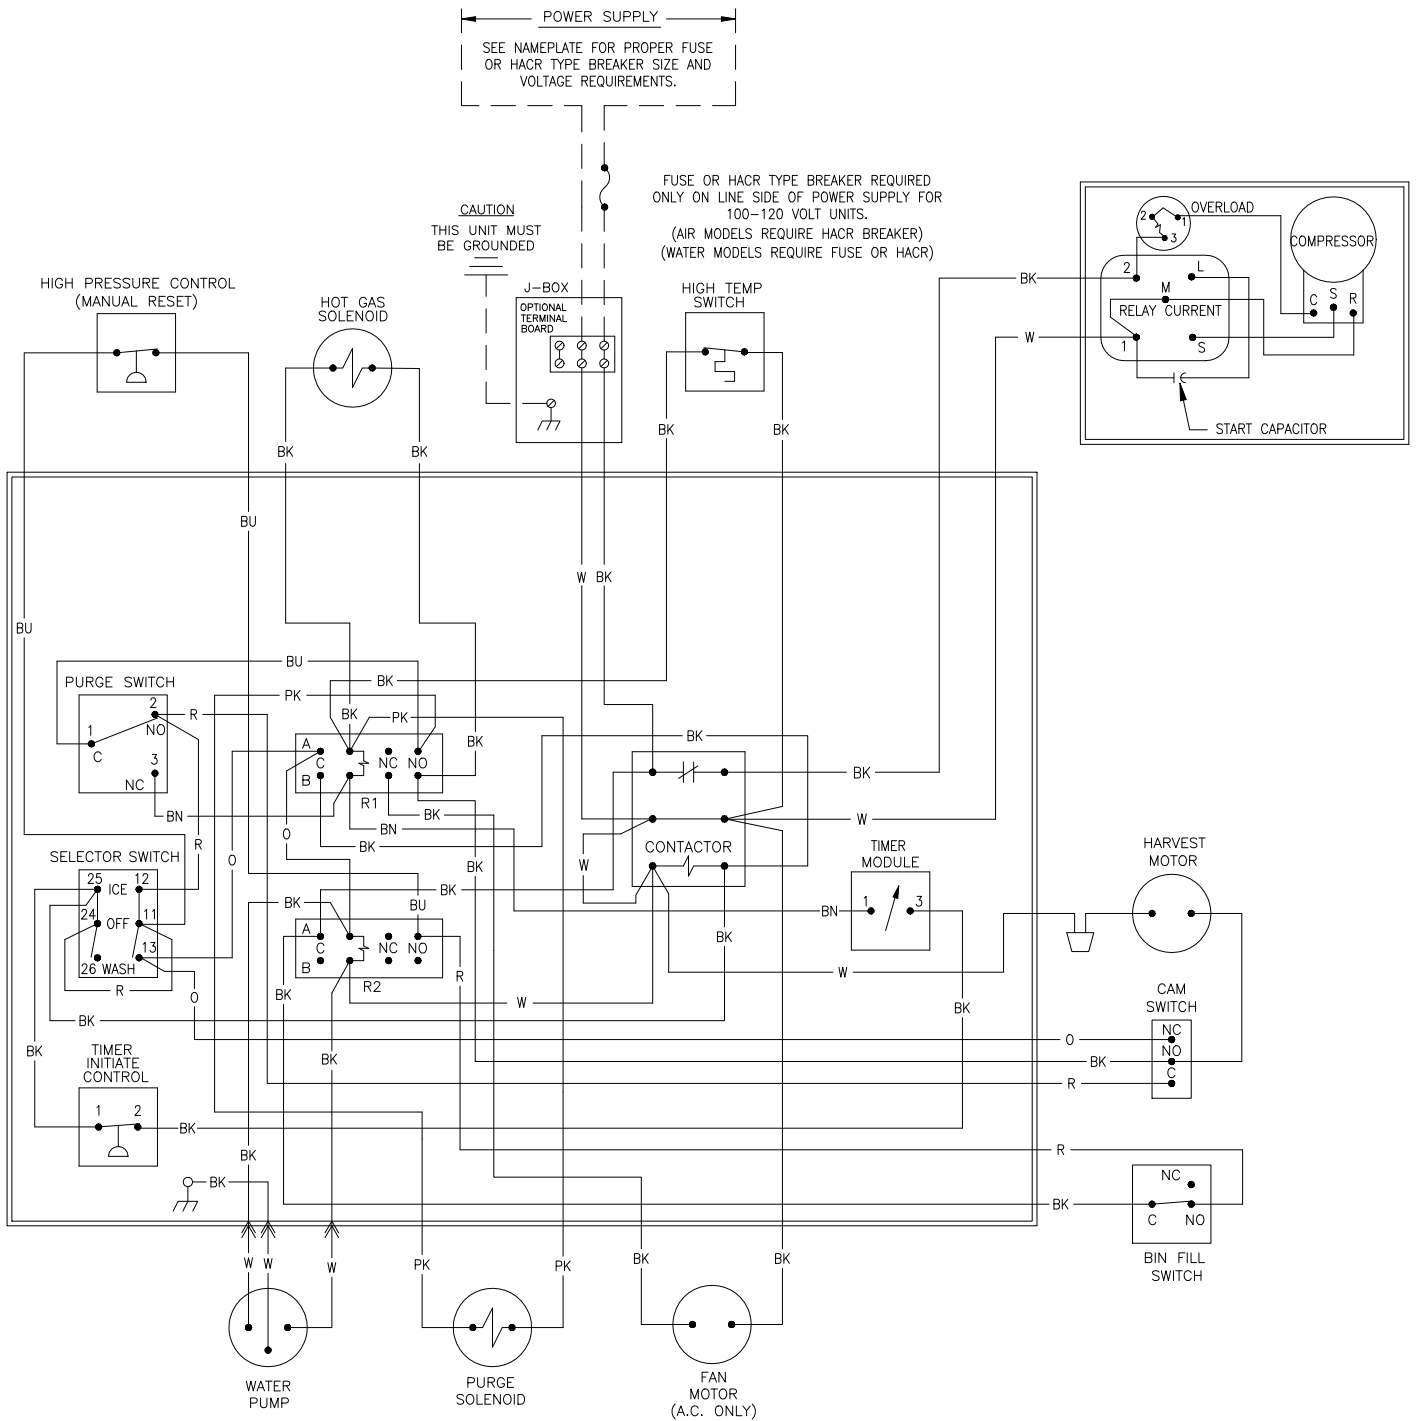

ICE0250 Air and Water Wiring Diagram

ICE0250 Air and Water Wiring Schematic

WIRING SCHEMATIC
AIR & WATER
(SHOWN IN TIMED PORTION FREEZE CYCLE)