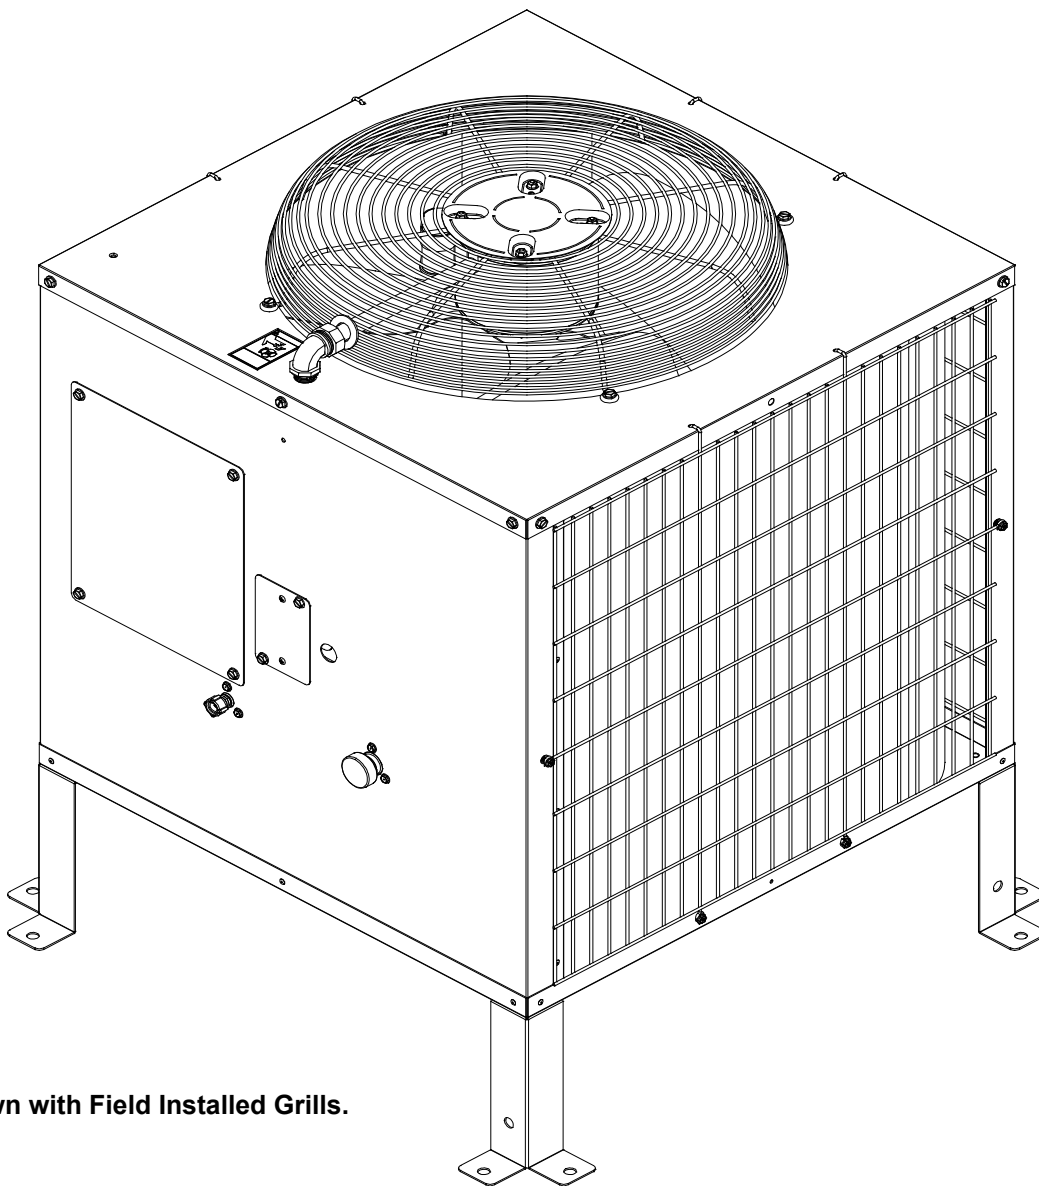

## **SERVICE PARTS MANUAL REMOTE CONDENSERS**

**RCA1001, RCA1061**  
**RCA2061, RCA3061, RCA3561**  
**RGA0501-HM, RGA1001-HM, RGA1061-HM**

**Note: Shown with Field Installed Grills.**

This parts list contains the service parts available for the following remote condensers.