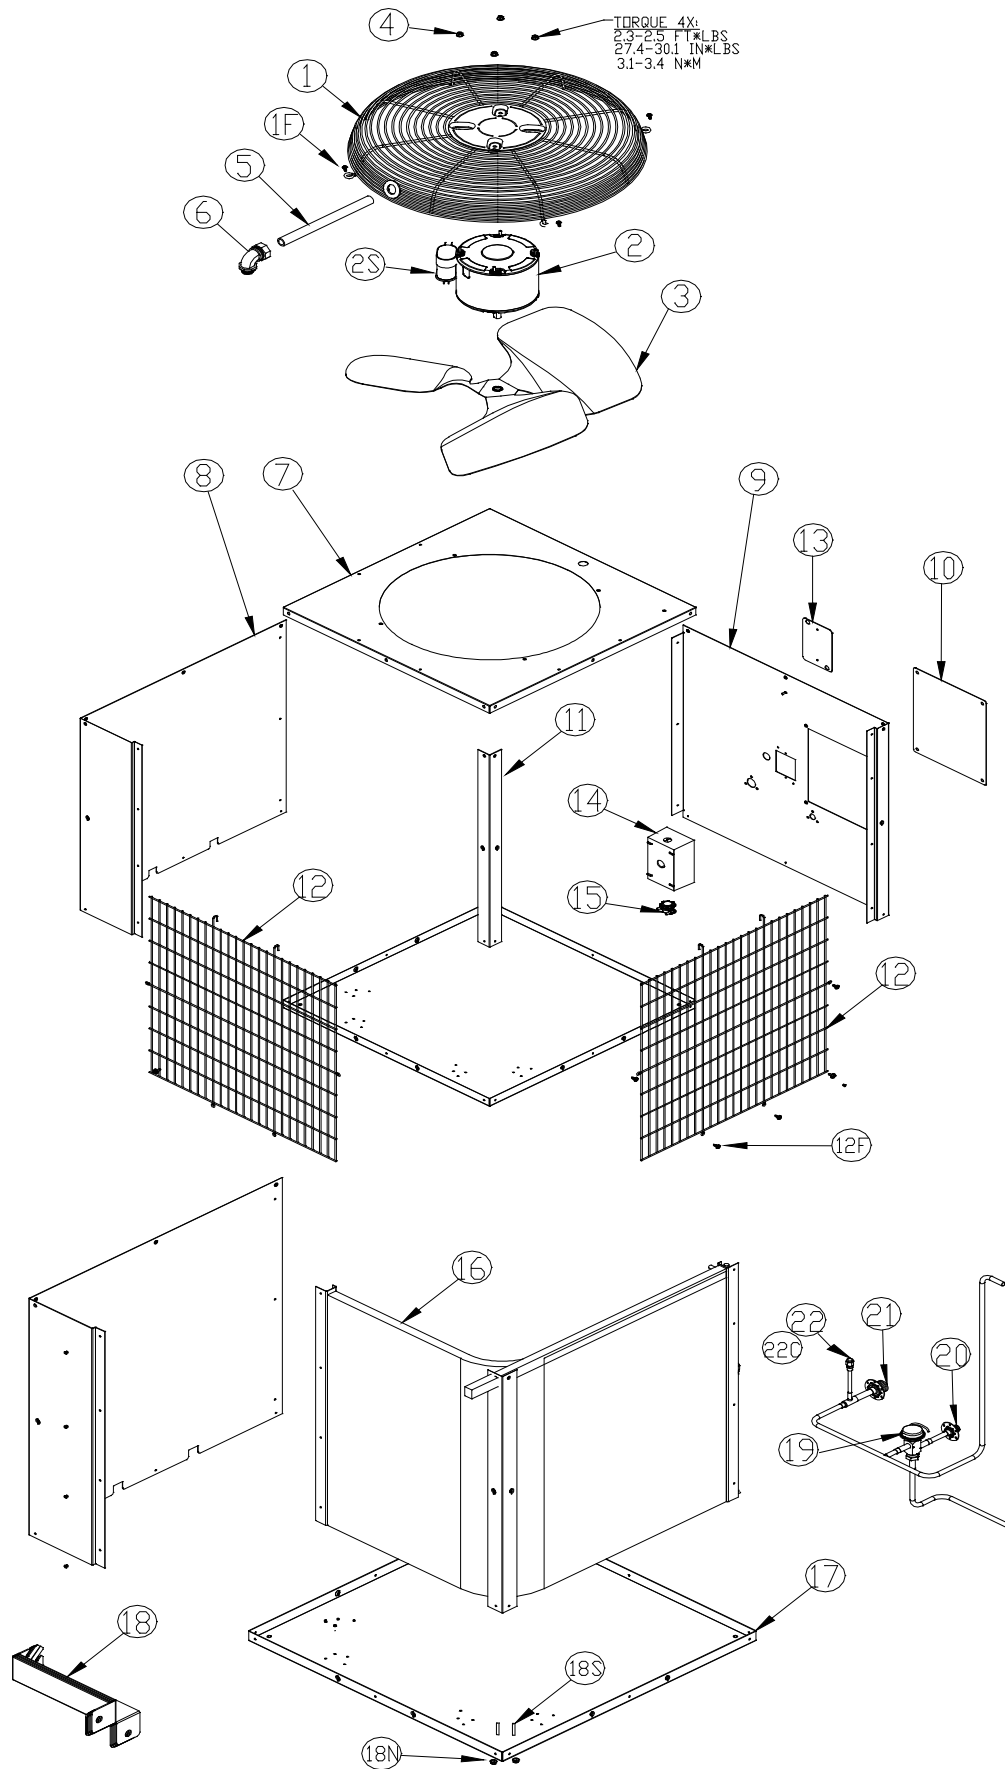

RCA1061, RCA1001, RGA1001-HM, RGA1061-HM

RCA1061, RCA1001, RGA1001-HM, RGA1061-HM

Item No.	Model Number					Description
	RCA1061	RCA1001	RGA0501	RGA1001	RGA1061	
1	9131553-01	9131553-01	9131553-01	9131553-01	9131553-01	Fan Guard
1F	9031019-04	9031019-04	9031019-04	9031019-04	9031019-04	Fan Guard Fasteners (Guard to Top Panel)
2	9161142-02	9161142-01	9161142-01	9161142-01	9161142-02	Fan Motor
	See Below**	See Below**	See Below**	See Below**	See Below**	Fan Motor Start Cap** Not Available Separately
3	9131555-01	9131555-01	9131555-01	9131555-01	9131555-01	Fan Blade
4	9031118-04	9031118-04	9031118-04	9031118-04	9031118-04	Fan Motor Flanged Lock Nut 8-32
5	9051753-01	9051753-01	9051753-01	9051753-01	9051753-01	Conduit
6	9091178-01	9091178-01	9091178-01	9091178-01	9091178-01	Elbow, Conduit Fitting
7	3022002-01	3022002-01	3022002-01	3022002-01	3022002-01	Top Panel
8	3022004-01	3022004-01	3022004-01	3022004-01	3022004-01	Side Panel
9	2021792-01	2021792-01	2021792-01	2021792-01	2021792-01	Control Panel/Front Panel
10	3022015-01	3022015-01	3022015-01	3022015-01	3022015-01	Remote Condenser Access Panel
11	3022006-01	3022006-01	3022006-01	3022006-01	3022006-01	Corner Post
	N/A	N/A	3022036-01	N/A	N/A	Solid Rear Panel, Not Shown
12K	1051222-01	1051222-01	1051222-01	1051222-01	1051222-01	Grill Kit, Includes Item 12 and 12F*
12	9131546-01	9131546-01	9131546-01	9131546-01	9131546-01	Grill
12F	9031182-01	9031182-01	9031182-01	9031182-01	9031182-01	Grill Fasteners (4 each per Grill)
13	3013632-01	3013632-01	3013632-01	3013632-01	3013632-01	J Box Cover
14	9101397-01	9101397-01	9101397-01	9101397-01	9101397-01	Weather Proof J Box
15	9101008-01	9101008-01	9101008-01	9101008-01	9101008-01	BX Connector
16	3013699-01	3013699-01	9141165-01	3013699-01	3013699-01	Condenser, Remote
17	2021789-01	2021789-01	2021789-01	2021789-01	2021789-01	Remote Condenser Base Assembly
18	3022010-01	3022010-01	3022010-01	3022010-01	3022010-01	Leg, Remote Condenser (Sold each, 4 required)
18S	9031153-03	9031153-03	9031153-03	9031153-03	9031153-03	Leg Stud (Leg requires 2 each-8 total) 1/4-20 X 1/2
18N	9031118-02	9031118-02	9031118-02	9031118-02	9031118-02	Leg Nut, Flanged Lock Nut, 1/4-20
19	9151027-07	9151027-07	N/A	N/A	N/A	Head Pressure Control Valve/Mixing Valve
20	9091001-11	9091001-11	9091001-11	9091001-11	9091001-11	3/8 Coupling (Small on Condenser)
21	9091001-12	9091001-12	9091001-12	9091001-12	9091001-12	1/2 Coupling (Large on Condenser)
22	9091086-03	9091086-03	9091086-03	9091086-03	9091086-03	Service Valve Cap
22C	9091086-02	9091086-02	9091086-02	9091086-02	9091086-02	Service Valve Core
	1051226-01	1051226-01	NA	NA	NA	Kit, Fan Control, (Cold Ambient Fan Control)

*The RCA and RGA Remote Condensers **DO NOT** include grills, they can be ordered as a field installed kit.

** The Fan Motor Start Cap is Not Available, must order Fan Motor which includes Start Cap.