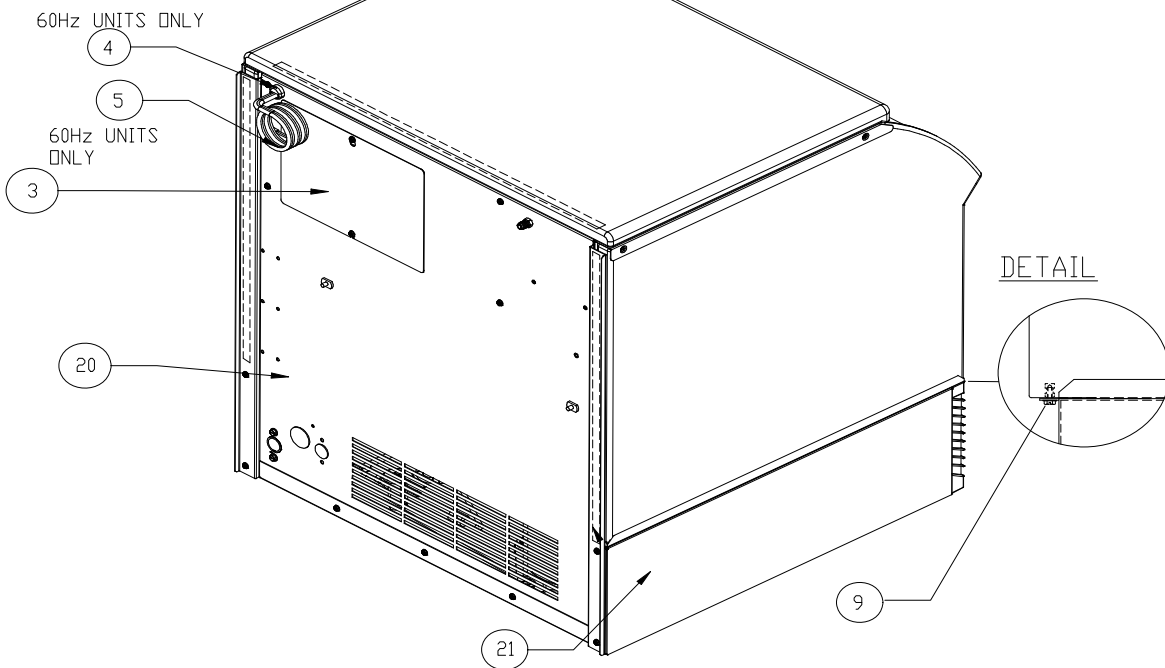

Ice-O-Matic®

Ice. Pure and Simple™

SERVICE PARTS MANUAL **The ICE Series Undercounter Cubers** **MODEL-ICEU300A1 W1, ICEU305A1 W1**

14-1015-A

Date 7/25/18

This parts list contains the service parts available for the ICEU300 Undercounter icemakers.

Check the model number on the data plate and refer to the correct listing for the specific component.

Check carefully that the correct part is identified and ordered.

Table of Contents	Page 1
Bin and Exterior Components	Page 2 - 3
Refrigeration System	Page 4 - 5
Harvest Assist Assembly	Page 6
Control Box	Page 7
Evaporator	Page 8
Water Pump	Page 9

Ice-O-Matic
11100 East 45th Ave.
Denver Co. 80239
800-423-3367

Item	ICEU300	ICEU305	Description
1	3021895-01	3021895-01	Trim Strip RH
2	3051895-02	3051895-02	Trim Strip LH
3	3012149-01	3012149-01	Panel Rear Access
4	9151015-04	N/A	Bushing, Strain Relief
5	9101242-01	N/A	Power Cord
6	9051530-01	9051530-01	Front Grill Large
7	9051531-01	9051531-01	Front Grill Small
8	2101400-01S	2101400-01S	Bin Assembly (Includes Item 10)
9	9031112-01	9031112-01	Hex Head Machine Screw
10	9091122-02	9091122-02	Drain Elbow
11	9021010-04	9021010-04	Clamp
12	2101401-01S	2101401-01S	Bin Door Assembly
	9051525-01	9051525-01	Bin Door
	9031122-03	9031122-03	Thumb Screw
	3013235-01	3013235-01	Door Stop
13	2101402-01S	2101402-01S	Bin Top Assembly
	9051526-01	9051526-01	Top Panel
	3021894-01	3021894-01	Trim Strip LH
	3021894-02	3021894-02	Trim Strip RH
	9031008-46	9031008-46	Screw-Rear of Panel
	9031113-04	9031113-04	Screw-Front of Panel
14	9031023-10	9031023-10	Top Panel Screw
15	9031046-03	9031046-03	Screw
16	9031162-01	9031162-01	Bin Fastener
17	3013161-01	3013221-01	Control Box Cover
18	9021001-04	9021001-04	Leg Set (4 each)
19	9051127-02	9051127-02	Ice Scoop
20	2021646-01	2021646-01	Rear Panel
21	3021883-01	3021883-01	Left Side Panel
22	3021883-01	3021883-01	Right Side Panel