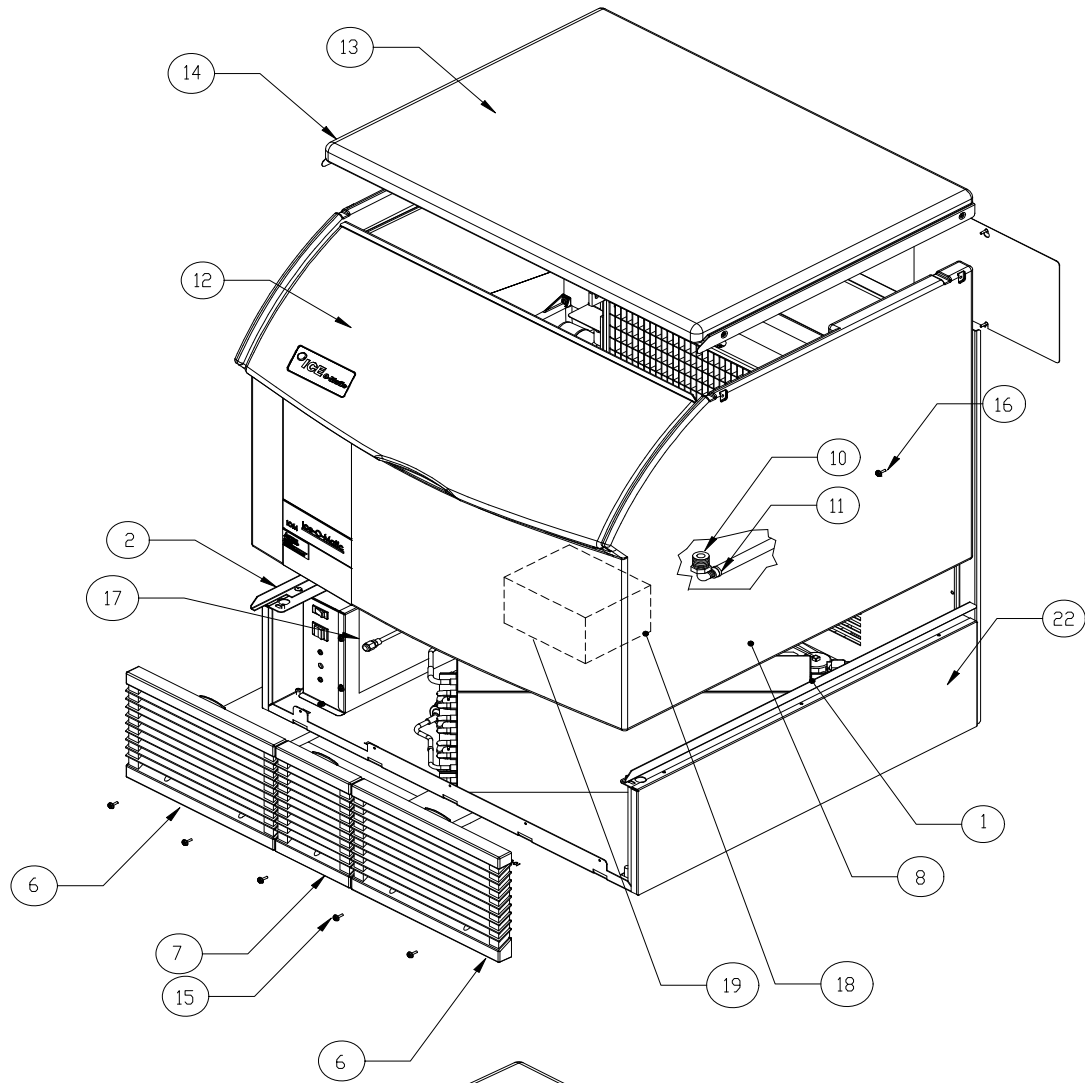

Ice-O-Matic®

Ice. Pure and Simple™

SERVICE PARTS MANUAL **The ICE Series Undercounter Cubers** **MODEL-ICEU300A1 W1, ICEU305A1 W1**

14-1015-A

Date 7/25/18

This parts list contains the service parts available for the ICEU300 Undercounter icemakers.

Check the model number on the data plate and refer to the correct listing for the specific component.

Check carefully that the correct part is identified and ordered.

Table of Contents	Page 1
Bin and Exterior Components	Page 2 - 3
Refrigeration System	Page 4 - 5
Harvest Assist Assembly	Page 6
Control Box	Page 7
Evaporator	Page 8
Water Pump	Page 9

Ice-O-Matic
11100 East 45th Ave.
Denver Co. 80239
800-423-3367

Item	ICEU300	ICEU305	Description
1	3021895-01	3021895-01	Trim Strip RH
2	3051895-02	3051895-02	Trim Strip LH
3	3012149-01	3012149-01	Panel Rear Access
4	9151015-04	N/A	Bushing, Strain Relief
5	9101242-01	N/A	Power Cord
6	9051530-01	9051530-01	Front Grill Large
7	9051531-01	9051531-01	Front Grill Small
8	2101400-01S	2101400-01S	Bin Assembly (Includes Item 10)
9	9031112-01	9031112-01	Hex Head Machine Screw
10	9091122-02	9091122-02	Drain Elbow
11	9021010-04	9021010-04	Clamp
12	2101401-01S	2101401-01S	Bin Door Assembly
	9051525-01	9051525-01	Bin Door
	9031122-03	9031122-03	Thumb Screw
	3013235-01	3013235-01	Door Stop
13	2101402-01S	2101402-01S	Bin Top Assembly
	9051526-01	9051526-01	Top Panel
	3021894-01	3021894-01	Trim Strip LH
	3021894-02	3021894-02	Trim Strip RH
	9031008-46	9031008-46	Screw-Rear of Panel
	9031113-04	9031113-04	Screw-Front of Panel
14	9031023-10	9031023-10	Top Panel Screw
15	9031046-03	9031046-03	Screw
16	9031162-01	9031162-01	Bin Fastener
17	3013161-01	3013221-01	Control Box Cover
18	9021001-04	9021001-04	Leg Set (4 each)
19	9051127-02	9051127-02	Ice Scoop
20	2021646-01	2021646-01	Rear Panel
21	3021883-01	3021883-01	Left Side Panel
22	3021883-01	3021883-01	Right Side Panel