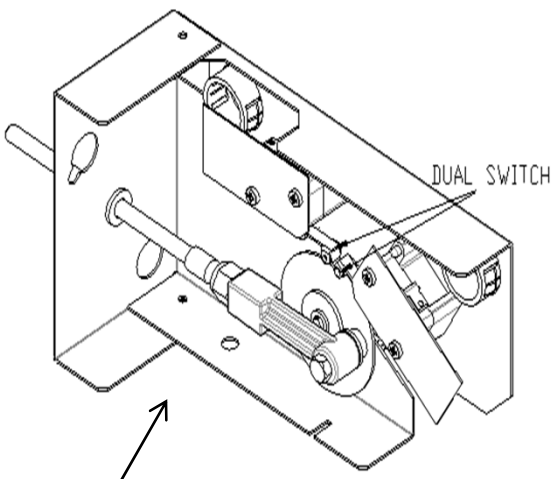

Reference the Model Number below for the specific Harvest Assist Assembly

Item	ICEU300	ICEU305	Description
	1051210-05B*	1051210-07B	Complete Assembly
	2061962-05S*	2061962-07S	No Longer Available

- The **1051210-XXA** assembly will fit all ICE Models from October 1999 and EC Models.
- Units installed with a double cam switch, either Field installed or Factory installed will require the complete assembly and a potential wiring change as per the New Wiring Diagram included with the assembly.
- Individual component parts are not available for the **1051210-XXA** assembly.
- Individual component parts are No Longer Available for previous version of the Harvest Assist Assembly
- Parts for the **2061962-XX** Harvest Assist Assembly are not compatible with **1051210-XXA** Harvest Assist Assembly.

1051210-XXA are only supplied as complete assemblies, individual components are not available.

Please reference the above Model Numbers to insure the correct assembly is supplied

THE DUAL CAM SWITCH HARVEST ASSIST ASSEMBLIES ARE NO LONGER AVAILABLE