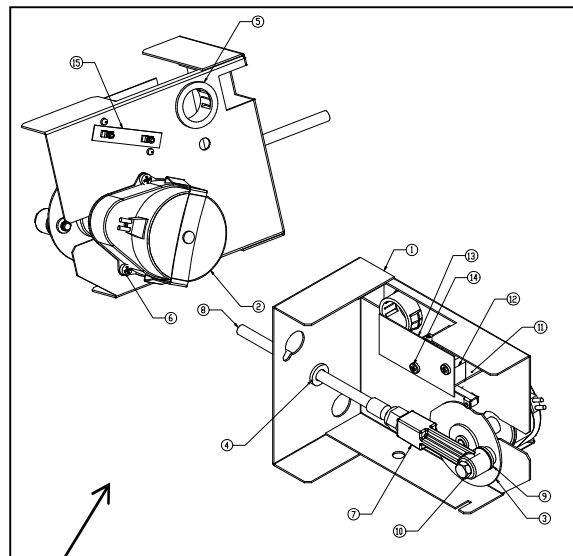

Reference the Model Number below for the specific Harvest Assist Assembly

Item	ICEU300	ICEU305	Description
	1051210-05B*	1051210-07B	Complete Assembly
	2061962-05S*	2061962-07S	No Longer Available

- The **1051210-XXA** assembly will fit all ICE Models from October 1999 and EC Models.
- Units installed with a double cam switch, either Field installed or Factory installed will require the complete assembly and a potential wiring change as per the New Wiring Diagram included with the assembly.
- Individual component parts are not available for the **1051210-XXA** assembly.
- Individual component parts are No Longer Available for previous version of the Harvest Assist Assembly
- Parts for the **2061962-XX** Harvest Assist Assembly are not compatible with **1051210-XXA** Harvest Assist Assembly.

1051210-XXA are only supplied as complete assemblies, individual components are not available.

Please reference the above Model Numbers to insure the correct assembly is supplied

THE DUAL CAM SWITCH HARVEST ASSIST ASSEMBLIES ARE NO LONGER AVAILABLE