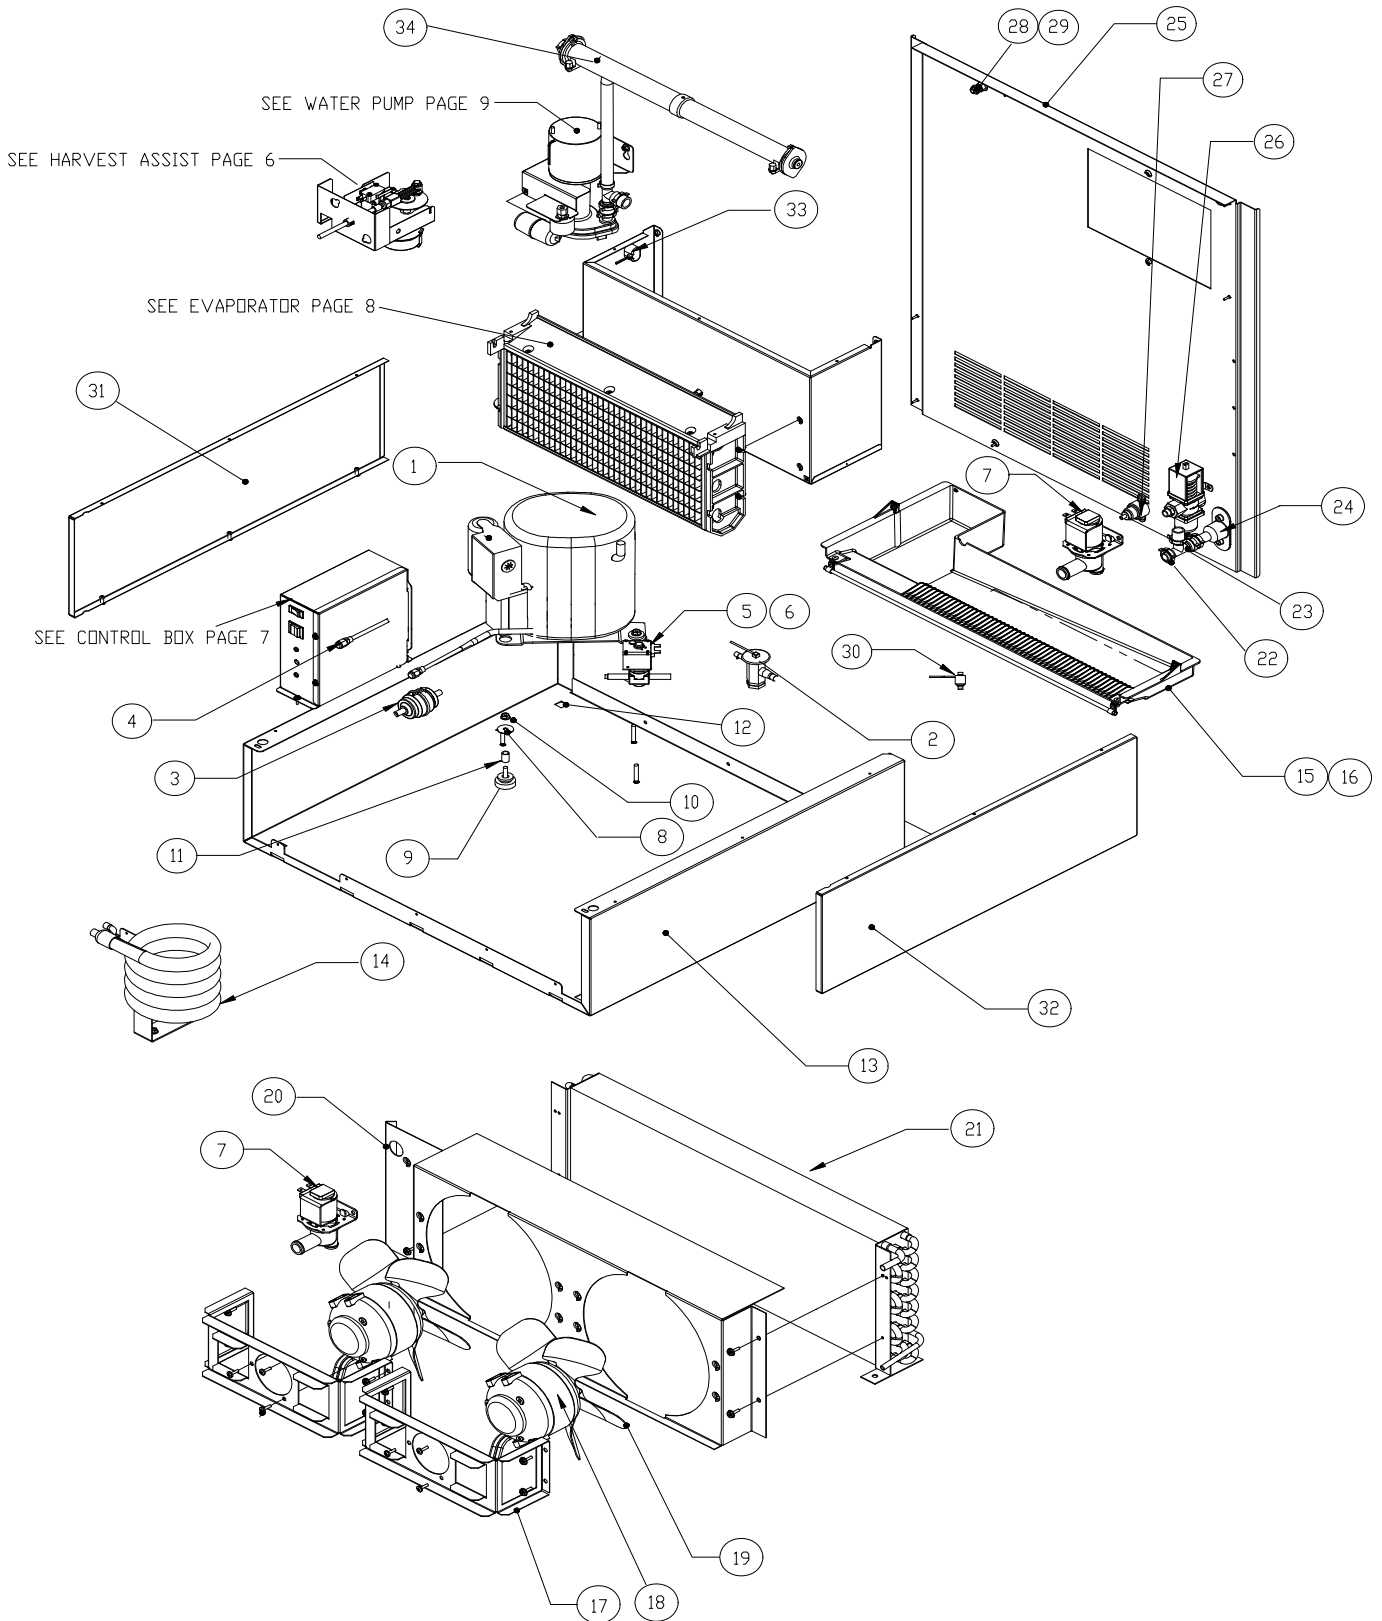

Check the model number on the data plate and refer to the correct listing for the specific component.

Check carefully that the correct part is identified and ordered.

Table of Contents	Page 1
Bin and Exterior Components	Page 2 - 3
Refrigeration System	Page 4 - 5
Harvest Assist Assembly	Page 6
Control Box	Page 7
Evaporator	Page 8
Water Pump	Page 9

Ice-O-Matic
11100 East 45th Ave.
Denver Co. 80239
800-423-3367

Item	ICEU300	ICEU305	Description
1	3021895-01	3021895-01	Trim Strip RH
2	3051895-02	3051895-02	Trim Strip LH
3	3012149-01	3012149-01	Panel Rear Access
4	9151015-04	N/A	Bushing, Strain Relief
5	9101242-01	N/A	Power Cord
6	9051530-01	9051530-01	Front Grill Large
7	9051531-01	9051531-01	Front Grill Small
8	2101400-01S	2101400-01S	Bin Assembly (Includes Item 10)
9	9031112-01	9031112-01	Hex Head Machine Screw
10	9091122-02	9091122-02	Drain Elbow
11	9021010-04	9021010-04	Clamp
12	2101401-01S	2101401-01S	Bin Door Assembly
	9051525-01	9051525-01	Bin Door
	9031122-03	9031122-03	Thumb Screw
	3013235-01	3013235-01	Door Stop
13	2101402-01S	2101402-01S	Bin Top Assembly
	9051526-01	9051526-01	Top Panel
	3021894-01	3021894-01	Trim Strip LH
	3021894-02	3021894-02	Trim Strip RH
	9031008-46	9031008-46	Screw-Rear of Panel
	9031113-04	9031113-04	Screw-Front of Panel
14	9031023-10	9031023-10	Top Panel Screw
15	9031046-03	9031046-03	Screw
16	9031162-01	9031162-01	Bin Fastener
17	3013161-01	3013221-01	Control Box Cover
18	9021001-04	9021001-04	Leg Set (4 each)
19	9051127-02	9051127-02	Ice Scoop
20	2021646-01	2021646-01	Rear Panel
21	3021883-01	3021883-01	Left Side Panel
22	3021883-01	3021883-01	Right Side Panel