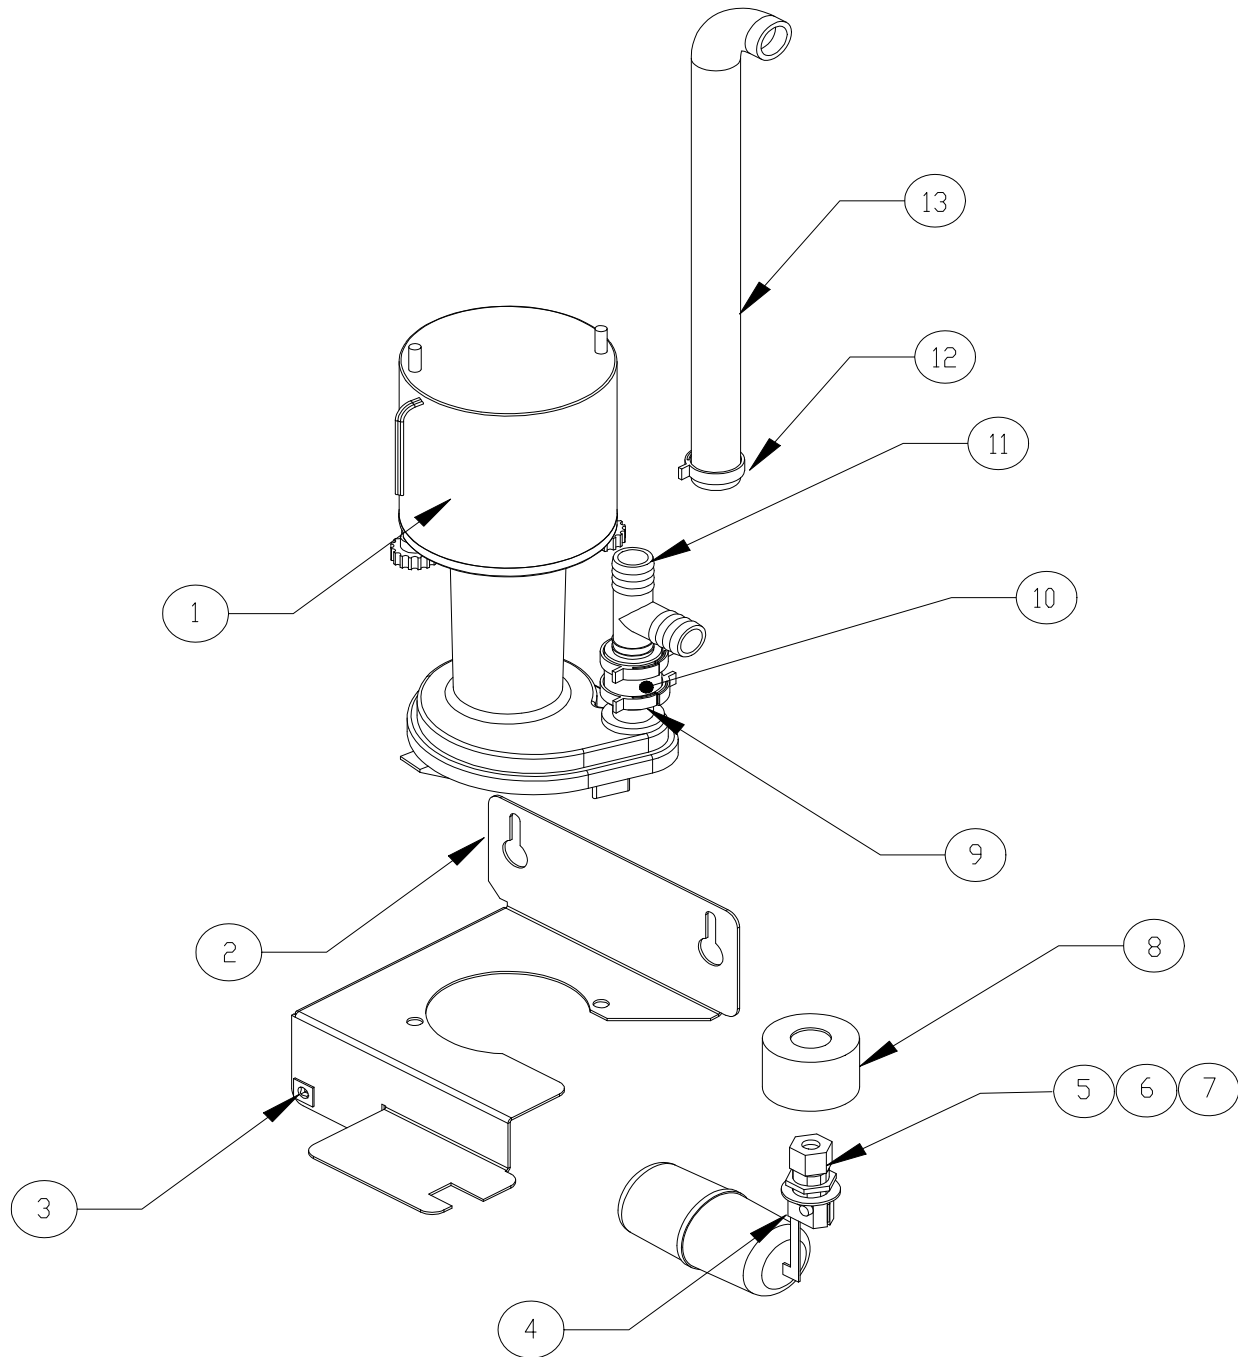

Item	ICEU300	ICEU305	Description
1	9161076-01	9161076-02	Water Pump
2	3013219-01	3013219-01	Pump Bracket
3	9031141-01	9031141-01	Plastic Nut
4	9131111-101	9131111-101	Float
5	6021032-01	6021032-01	Tube-Polyethylene - 11 Inches Required
6	9091080-01	9091080-01	Barrel Fitting
7	9091081-01	9091081-01	Sleeve
8	9131026-02	9131026-02	Cap Plug
9	3051223-02	3051223-02	Hose PVC 5/8 - 2.00 Inch Required
10	9021010-04	9021010-04	Plastic Clamp
11	9091024-01	9091024-01	Barbed Tee
12	9021010-04	9021010-04	Plastic Clamp
13	9051280-05	9051280-05	Drain Tube