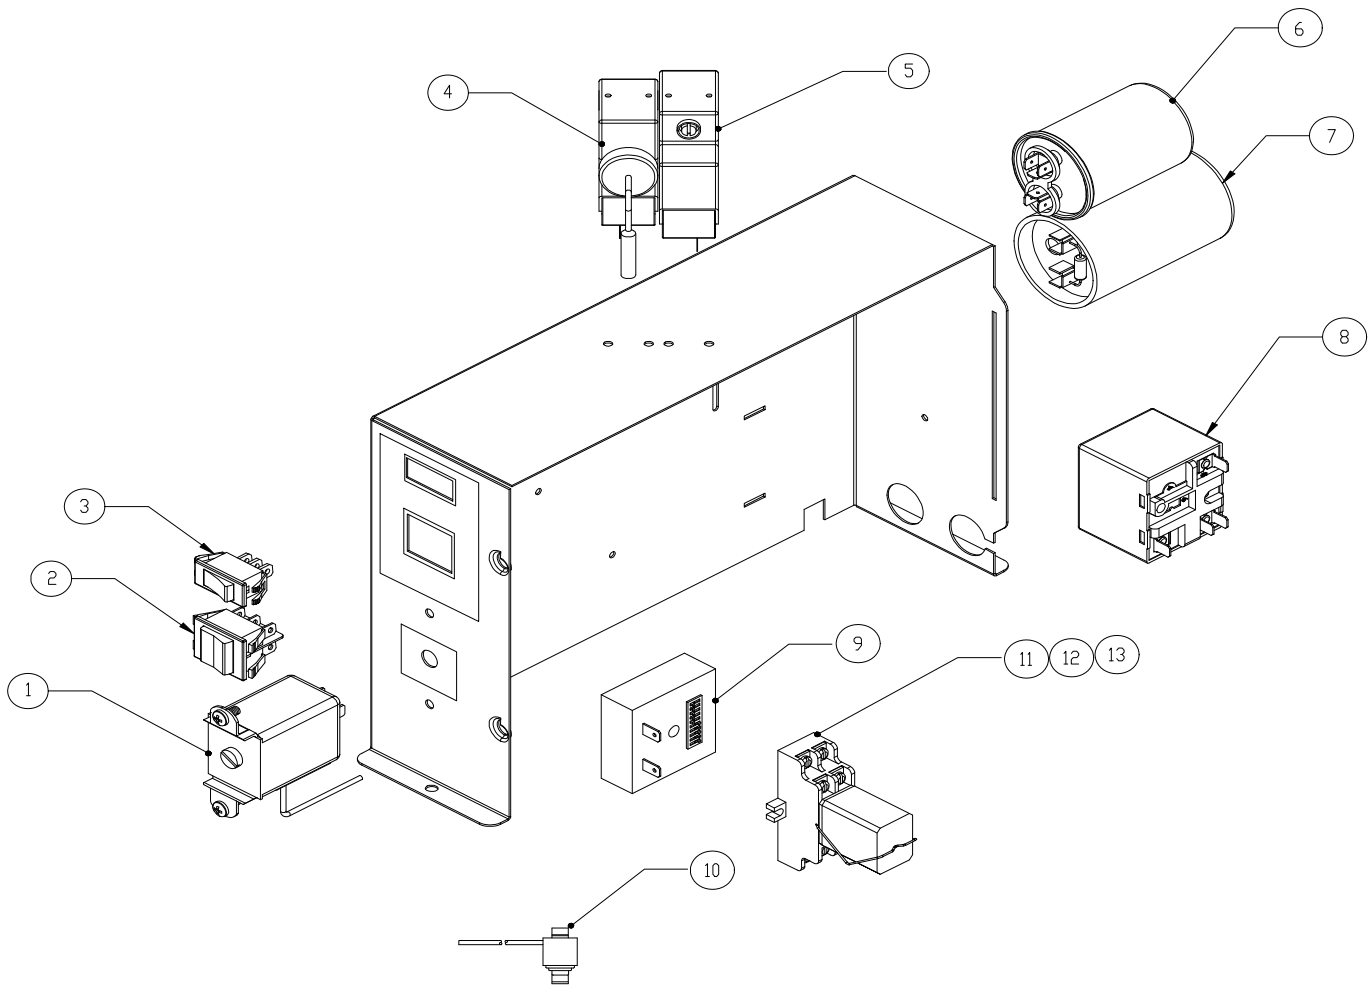

Item	ICEU300	ICEU305	Description
1	9041097-01	9041097-01	Thermostat-Bin Control
2	9101349-01	9101349-01	Ice/Off/Wash Switch (NLA)
2	9101195-01	9101195-01	Ice/Off/Wash Switch
3	1051208-01	1051208-01	Switch-Purge (NLA)
3	9101139-03	9101139-03	Switch-Purge
4	9041095-01	9041095-01	High Pressure Control
5	9041104-101A	9041104-101A	Low Pressure Control (Timer Initiate)(Replaces 9041094-01)
6	N/A	9181009-08	Run Capacitor
7	9181003-39	9181003-40	Start Capacitor
8	9181004-27	9181010-26	Relay
9	9101148-01	9101148-01	Timing Module
10	9041087-03	9041087-03	High Temperature Safety Control
11	9101084-01	9101084-02	Relay
12	9101083-01	9101083-01	Socket-Relay
13	9041083-02	9041083-02	Hold Down Spring - Relay

See Page 5 for Compressor Overload