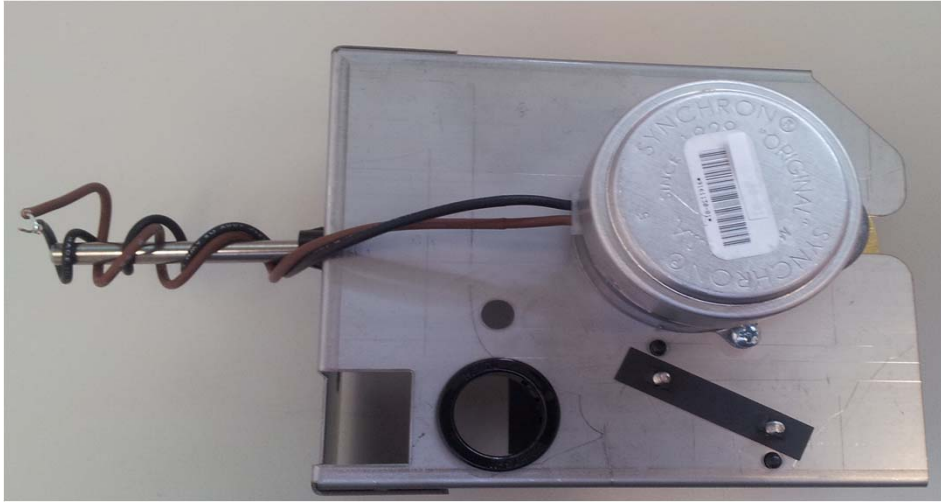

Reference the Model Number below for the specific Harvest Assist Assembly

Item	ICEU300	ICEU305	Description
	1051210-05B*	1051210-07B	Complete Assembly
	2061962-05S*	2061962-07S	No Longer Available

- •The **1051210-XXA** assembly will fit all ICE Models from October 1999 and EC Models.
- •Units installed with a double cam switch, either Field installed or Factory installed will require the complete assembly and a potential wiring change as per the New Wiring Diagram included with the assembly.
- •Individual component parts are not available for the **1051210-XXA** assembly.
- •Individual component parts are No Longer Available for previous version of the Harvest Assist Assembly
- •Parts for the **2061962-XX** Harvest Assist Assembly are not compatible with **1051210-XXA** Harvest Assist Assembly.

1051210-XXA are only supplied as complete assemblies, individual components are not available.

Please reference the above Model Numbers to insure the correct assembly is supplied

THE DUAL CAM SWITCH HARVEST ASSIST ASSEMBLIES ARE NO LONGER AVAILABLE