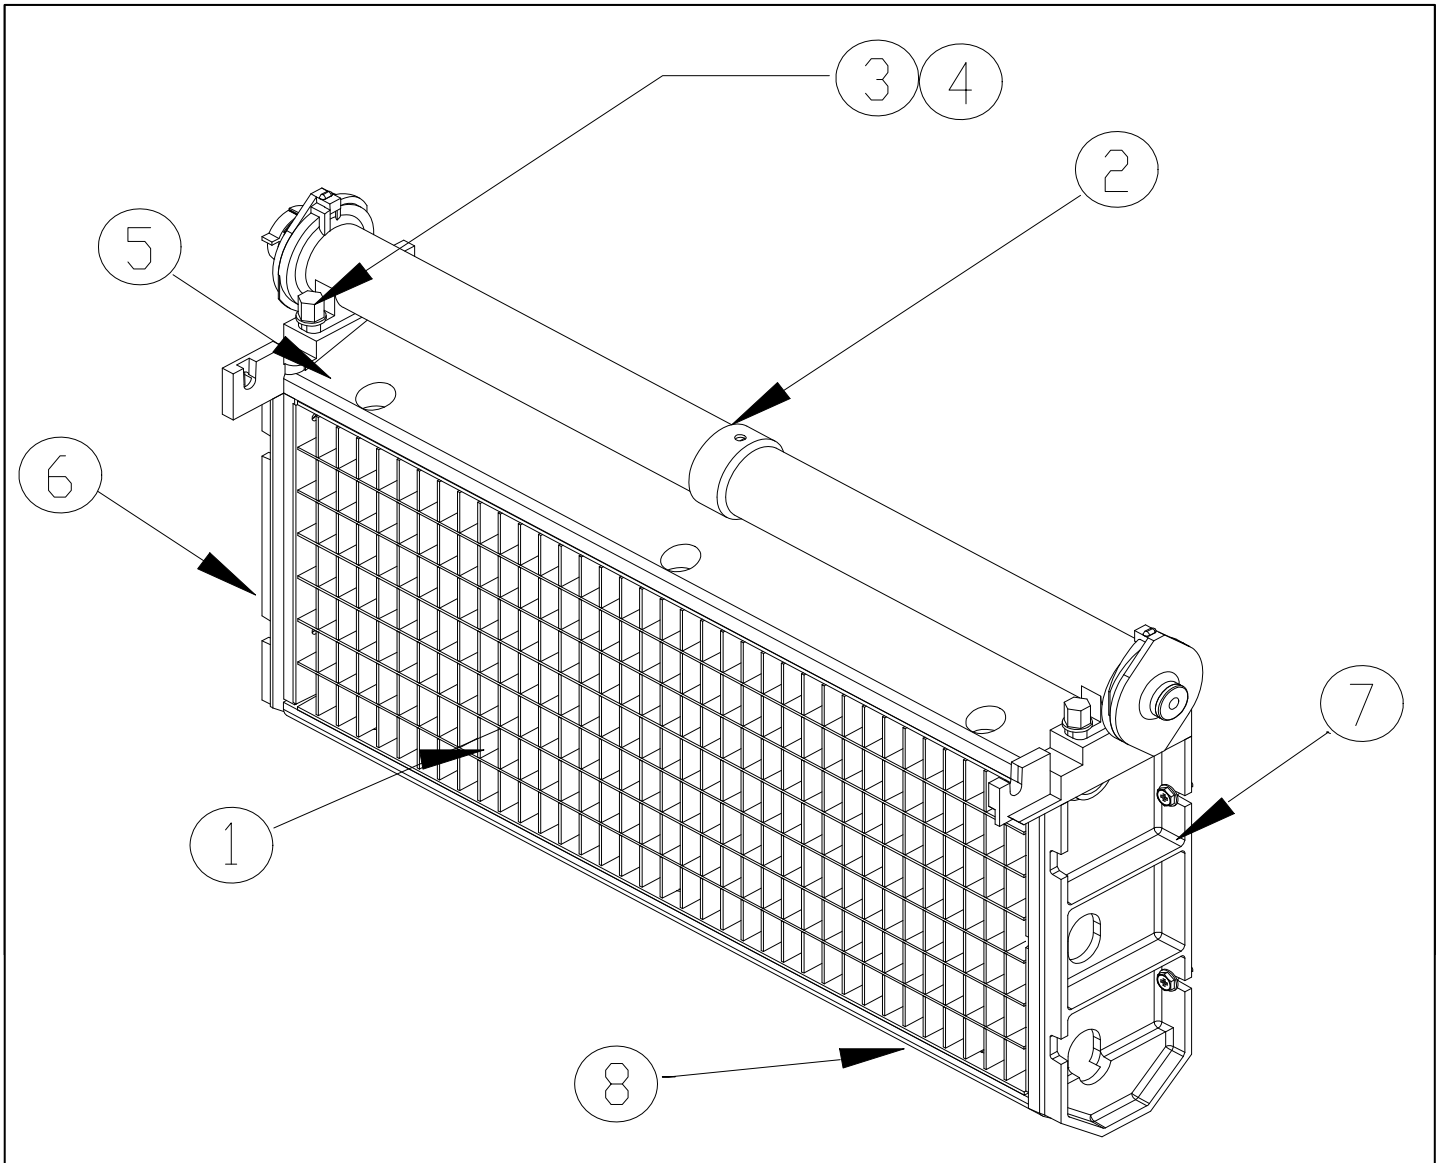

Item	ICEU300	ICEU305	Description
1	2051231-02s	2051231-02s	Evaporator Assembly-Half Cube (Shown)
1	2051231-01s	2051231-01s	Evaporator Assembly-Full Cube
2	2041338-01	2041338-01	Water Distribution Tube
3	9031122-01	9031122-01	Thumbscrew
4	9031004-19	9031004-19	Rubber Washer
5	9051135-05	9051135-05	Spillway
6	9051136-07	9051136-07	Left Side Evaporator Mounting Panel
7	9051136-08	9051136-08	Right Side Evaporator Mounting Panel
8	9051135-04	9051135-04	Water Return