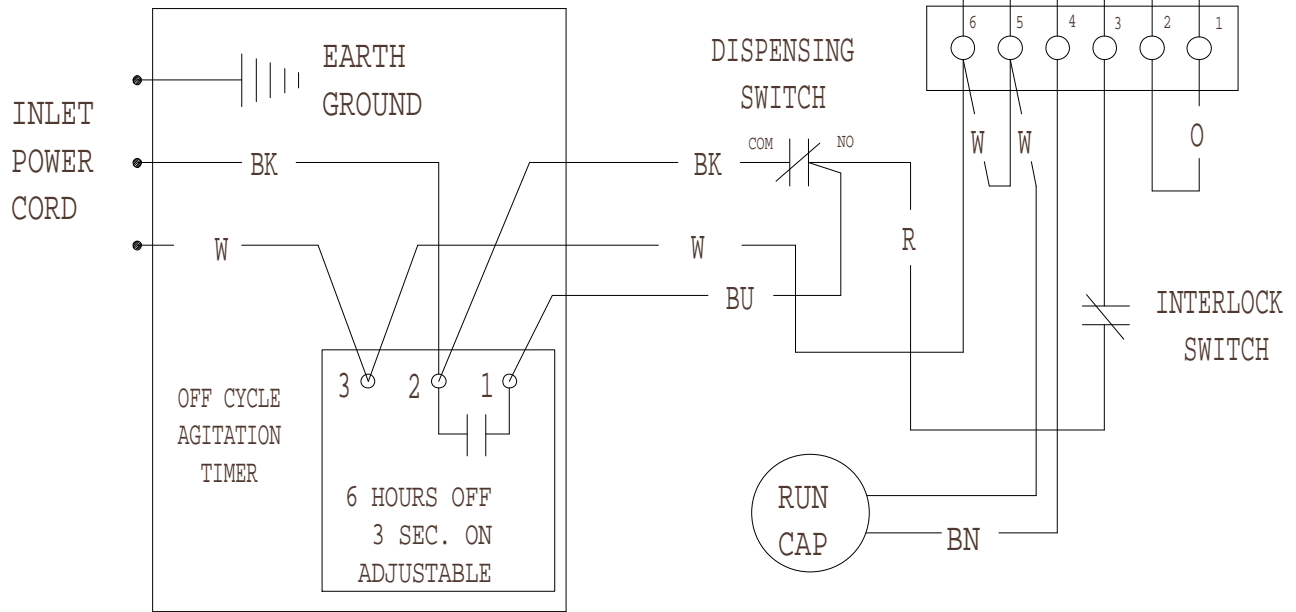

Wiring Diagram, 115 volt, 60Hz. Basic and Water Station

ALL CONTROLS SHOWN IN
NORMAL ICE DISPENSING MODE

USE COPPER CONDUCTORS ONLY