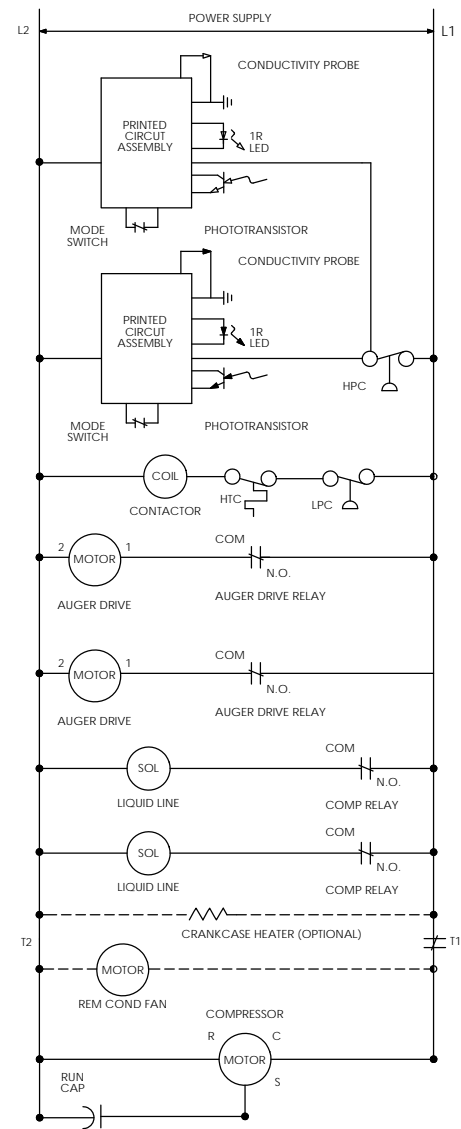

DASHED LINES INDICATE FIELD WIRING WHICH MUST BE INSTALLED IN ACCORDANCE WITH THE NATIONAL ELECTRICAL CODE USING A MINIMUM OF 10 AWG WIRE

ALL CONTROLS SHOWN IN ICE MAKING MODE