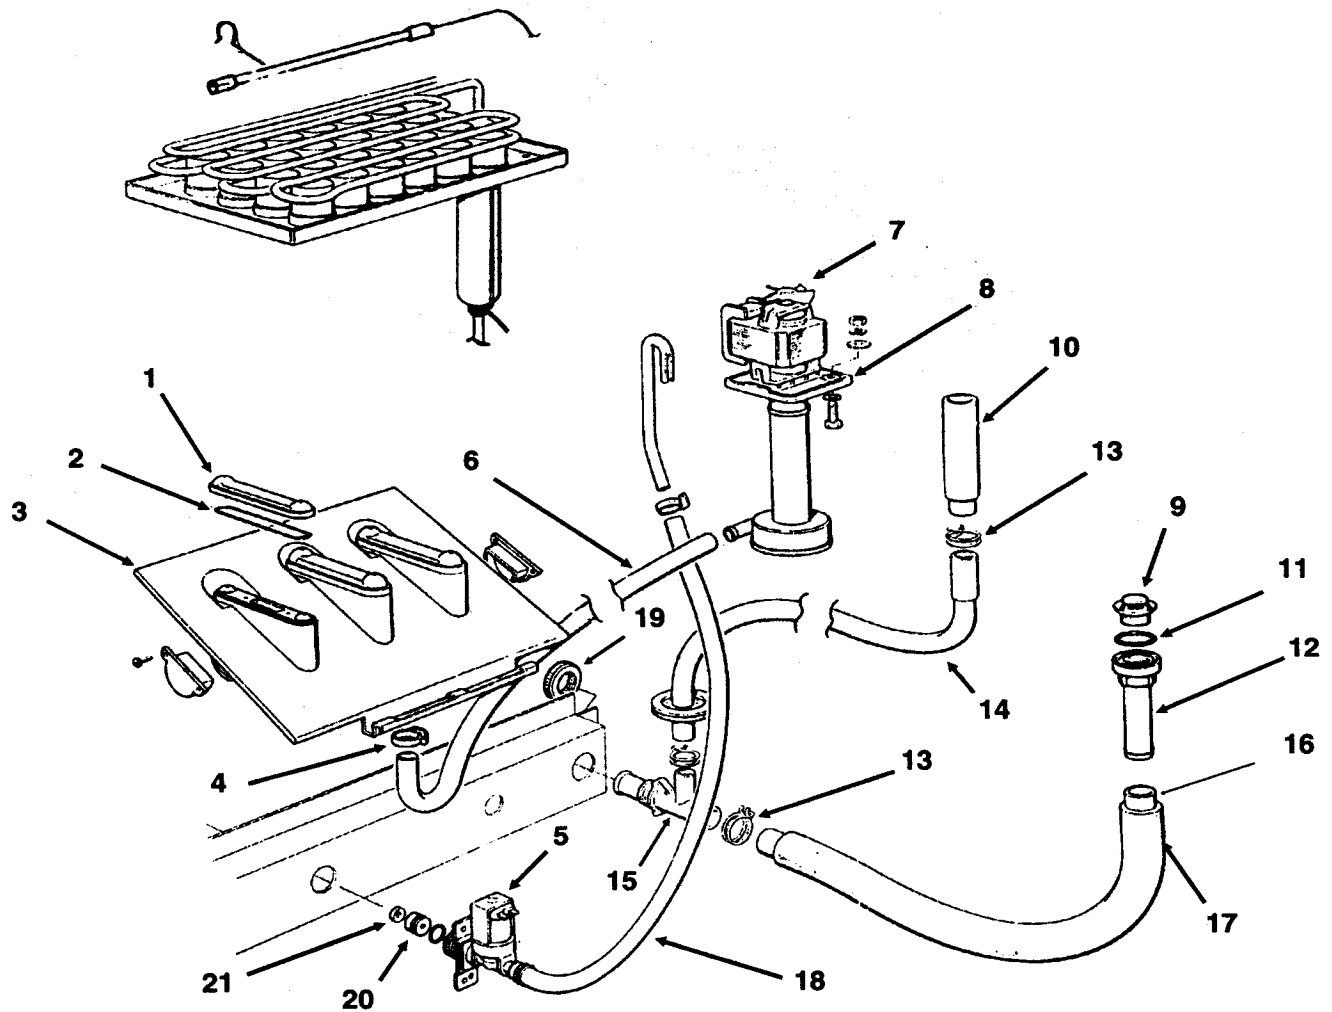

**Ice-O-Matic**  
**11100 East 45th Ave.**  
**Denver Co. 80239**  
**800-423-3367**

**The ICEU060 Service And Installation Manual is available separately, Part Number 9081291-01**

# ICEU060 Series Service Parts Cabinet

Item No.	Part Number	Description	Item No.	Part Number	Description
1	1011337-01	Top Panel	11	1011337-13	Lower Back Panel
2	1011137-02	Insulation	12	1011337-14	Back Panel
2a	1011137-03	Cover	13	1011337-15	Screw
3	1011337-04	Brace	14	1011337-16	Screw
4	1011337-05	Upper Door Frame	15	1011337-17	Bin Thermostat Brkt.
5	1011337-06	Door	16	1011337-18	Unit Frame
6	1011337-07	Door Bushing (4)	17	1011337-19	Storage Bin Assy.
7	1011337-08	Curtain	18	1011337-20	Pump Bracket
8	1011337-09	Front Panel		1011337-21	Curtain Bracket
9	1011337-10	Leg	19	1011337-22	Scoop
	1011337-11	Leg Spacer	20	1011337-23	Front Plate
10	1011337-12	Leg Leveler	21	1011337-71	Right Side Panel
			22	1011337-72	Left Side Panel

# ICEU060 Series Service Parts Water System

Item No.	Part Number	Description	Item No.	Part Number	Description
1	1011337-24	Spray Nozzle	13	1011337-36	Hose Clamp
2	1011337-25	Gasket	14	1011337-37	Drain Tube
3	1011337-26	Spray System	15	1011337-38	Drain Fitting
4	1011337-27	Hose Clamp	16	1011337-39	Bin Drain Hose
5	1011337-28	Inlet Water Valve	17	1011337-40	Drain Hose Insulation
6	1011337-29	Hose, Pump To Jets	18	1011337-41	Supply Hose
7	1011337-30	Pump Fan	19	1011337-42	Ring Nut
8	1011337-31	Water Pump	20	N/A	Included with Item 5
9	1011337-32	Drain Top	21	N/A	Included with Item 5
10	1011337-33	Stand Pipe	<b>Not Shown</b>		
11	1011337-34	O-Ring	22	1011337-43	Water Inlet Adapter
12	1011337-35	Drain Tube Fitting			

# ICEU060 Series Service Parts Refrigeration System

Item No.	Part Number	Description
1	1011337-44	Tube Cap
2	1011337-45	Tube
3	1011337-46	Tube Clip
4	1011337-47	Evaporator
5	1011337-48	Condenser
6	1011337-49	Drier
7	1011337-50	Acc/Suction Line
8	1011337-51	Fan Nut
9	1011337-52	Fan Motor
10	1011337-53	Screw