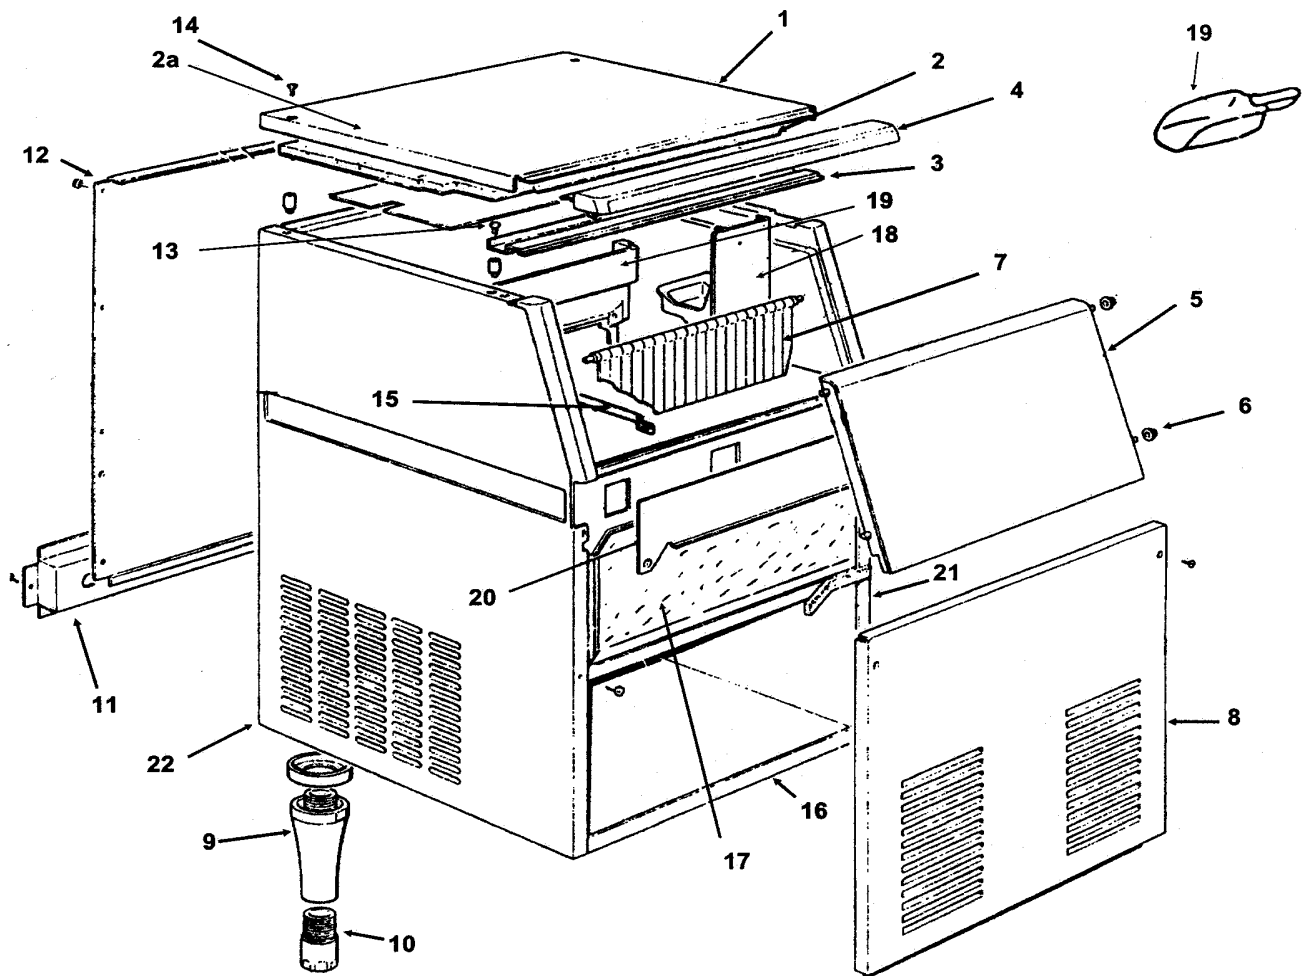

# ***Ice-O-Matic***<sup>®</sup>

**SERVICE PARTS MANUAL  
ICE UNDERCOUNTER SERIES CUBERS  
MODEL-ICEU060**

Ice-O-Matic  
11100 East 45th Ave  
Denver, Colorado 80239  
Part Number 9081291-02

Date 1/09

## **ICEU060 Undercounter Service Parts**

This parts list contains the service parts available for the ICEU060 Undercounter icemakers.

Check the model number on the data plate and refer to the correct listing for the specific component.

# ICEU060 Series Service Parts Cabinet

Item No.	Part Number	Description	Item No.	Part Number	Description
1	1011337-01	Top Panel	11	1011337-13	Lower Back Panel
2	1011137-02	Insulation	12	1011337-14	Back Panel
2a	1011137-03	Cover	13	1011337-15	Screw
3	1011337-04	Brace	14	1011337-16	Screw
4	1011337-05	Upper Door Frame	15	1011337-17	Bin Thermostat Brkt.
5	1011337-06	Door	16	1011337-18	Unit Frame
6	1011337-07	Door Bushing (4)	17	1011337-19	Storage Bin Assy.
7	1011337-08	Curtain	18	1011337-20	Pump Bracket
8	1011337-09	Front Panel		1011337-21	Curtain Bracket
9	1011337-10	Leg	19	1011337-22	Scoop
	1011337-11	Leg Spacer	20	1011337-23	Front Plate
10	1011337-12	Leg Leveler	21	1011337-71	Right Side Panel
			22	1011337-72	Left Side Panel