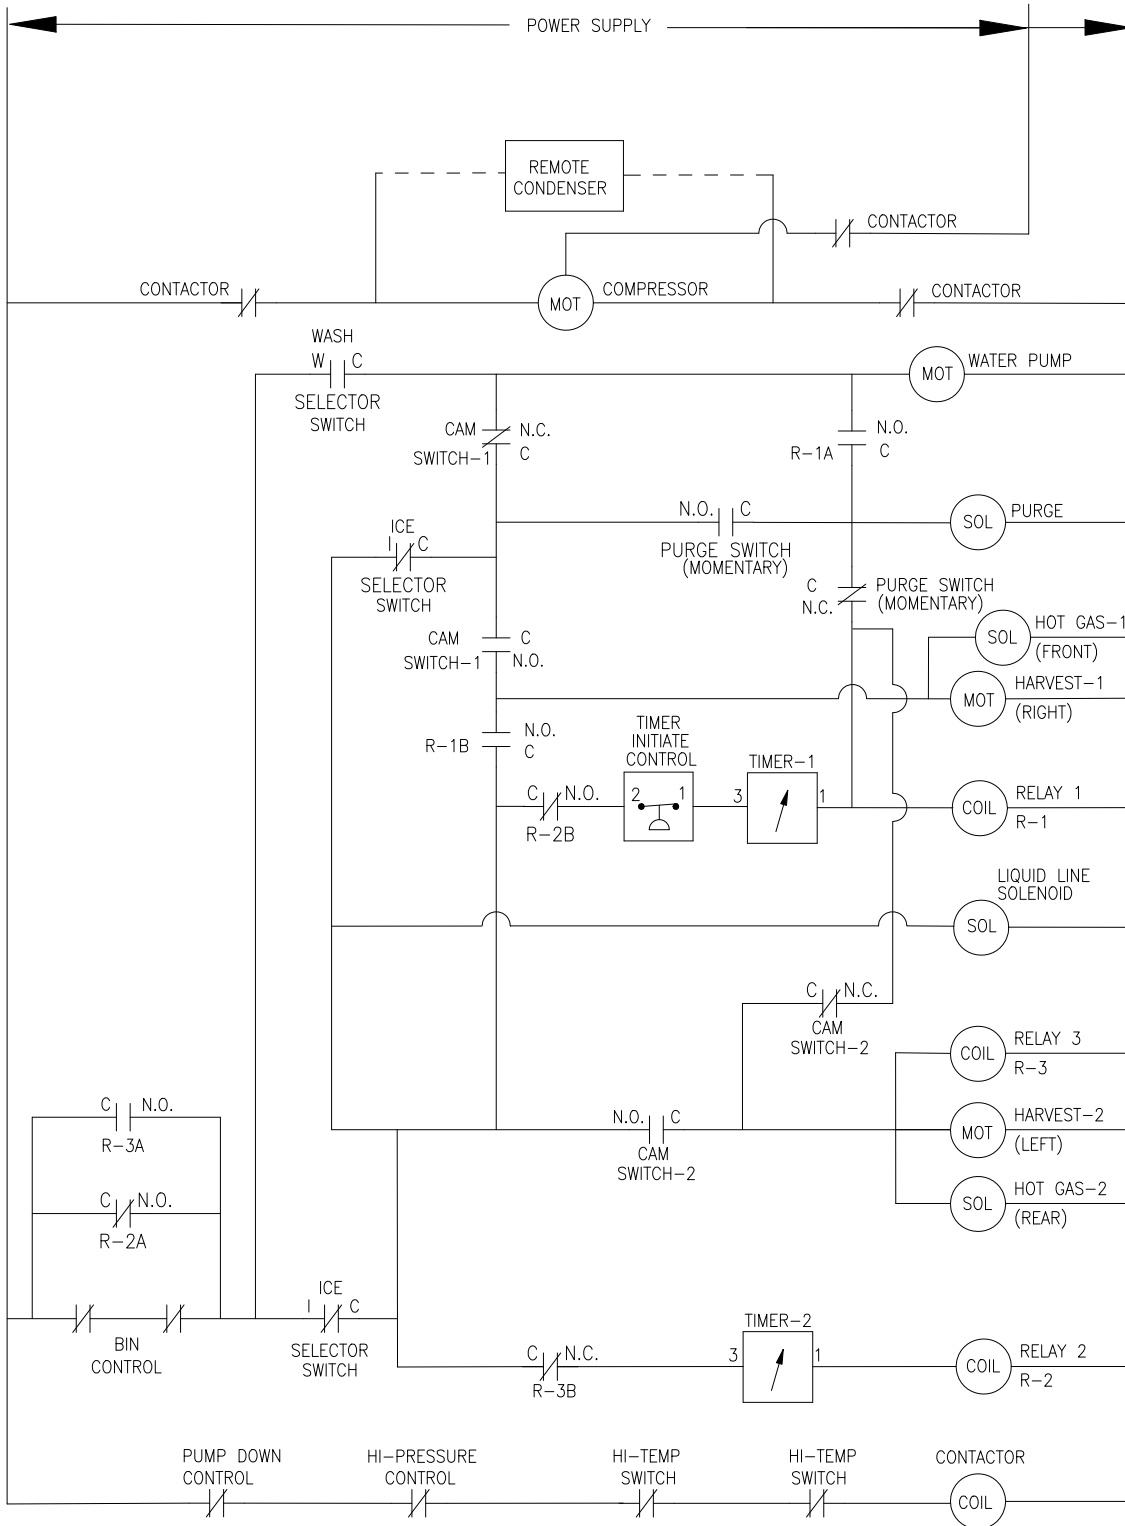

ICE1407R3, ICE1807R3 and ICE2107R3 Wiring Diagram

9072081-01
REV. C

ICE1407R3, ICE1807R3 and ICE2107R3 Wiring Schematic

WIRING SCHEMATIC REMOTE COOLED
(SHOWN TIMED PORTION FREEZE CYCLE)

9072081-01
REV. C