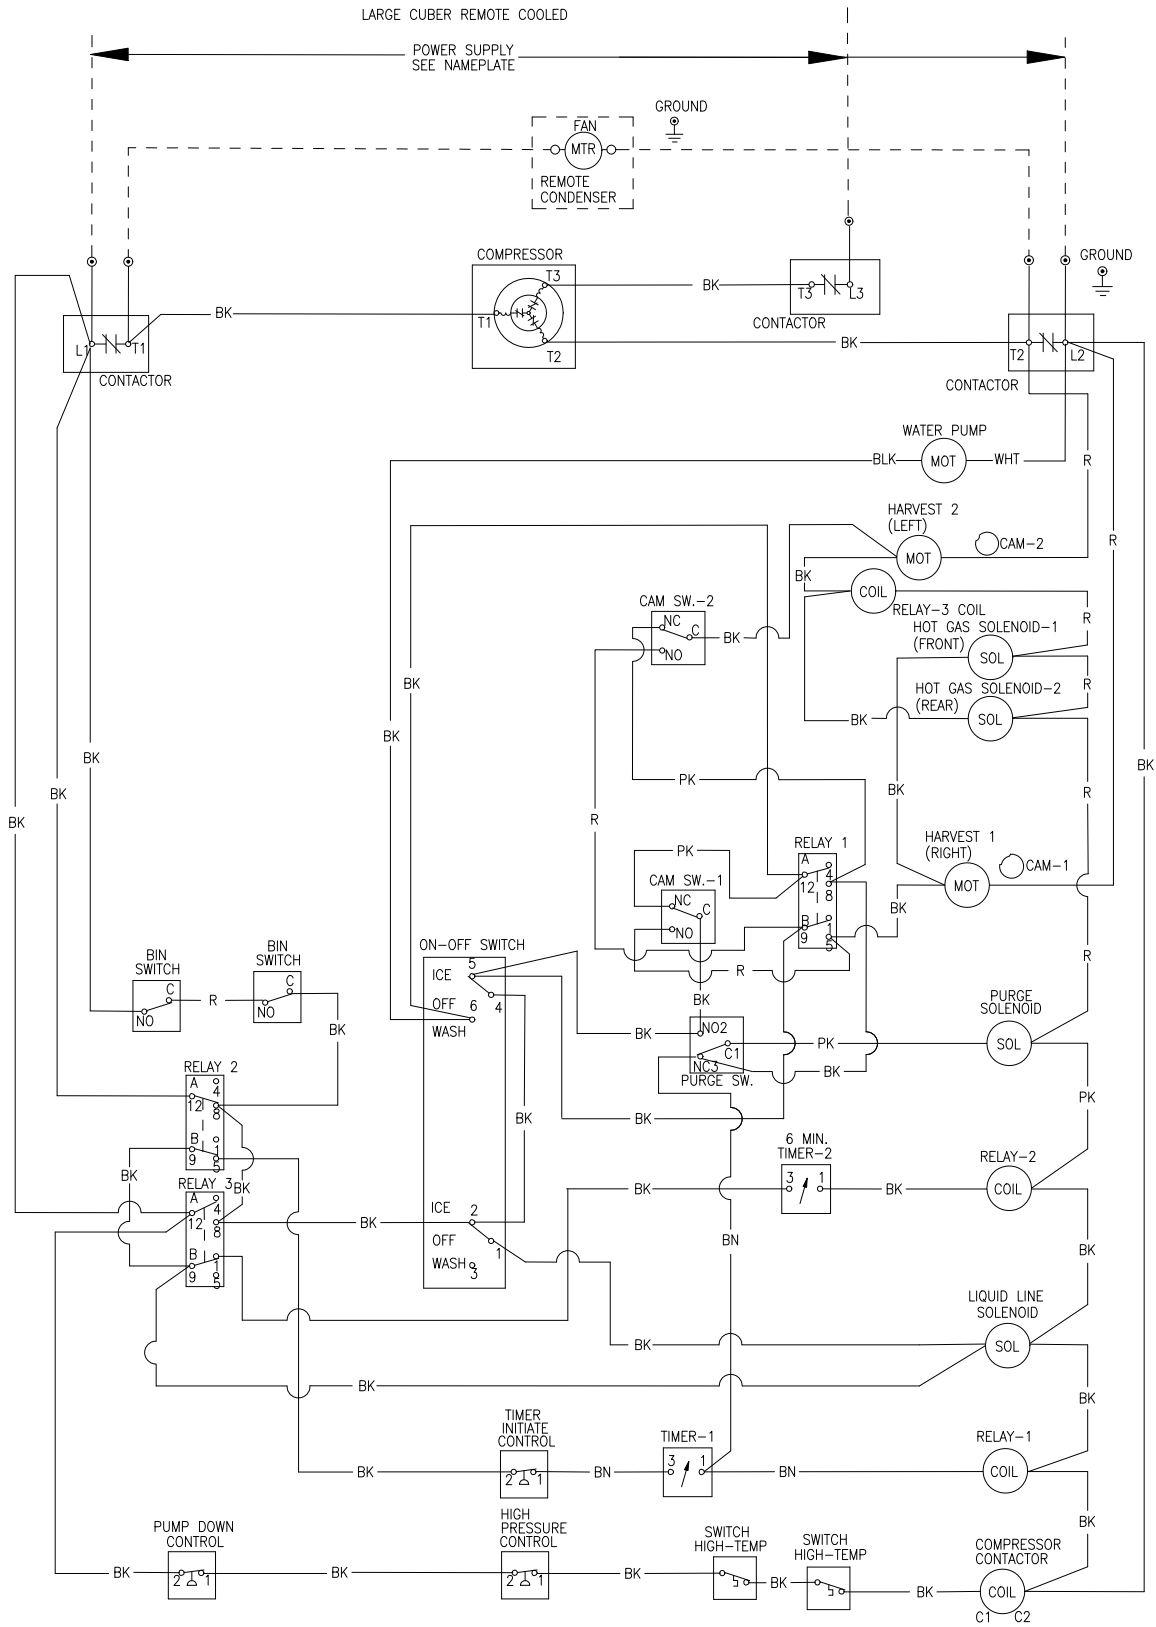

ICE1407R3, ICE1807R3 and ICE2107R3 Wiring Diagram

9072081-01
REV. C

ICE1407R3, ICE1807R3 and ICE2107R3 Wiring Schematic

WIRING SCHEMATIC REMOTE COOLED
(SHOWN TIMED PORTION FREEZE CYCLE)

9072081-01
REV. C