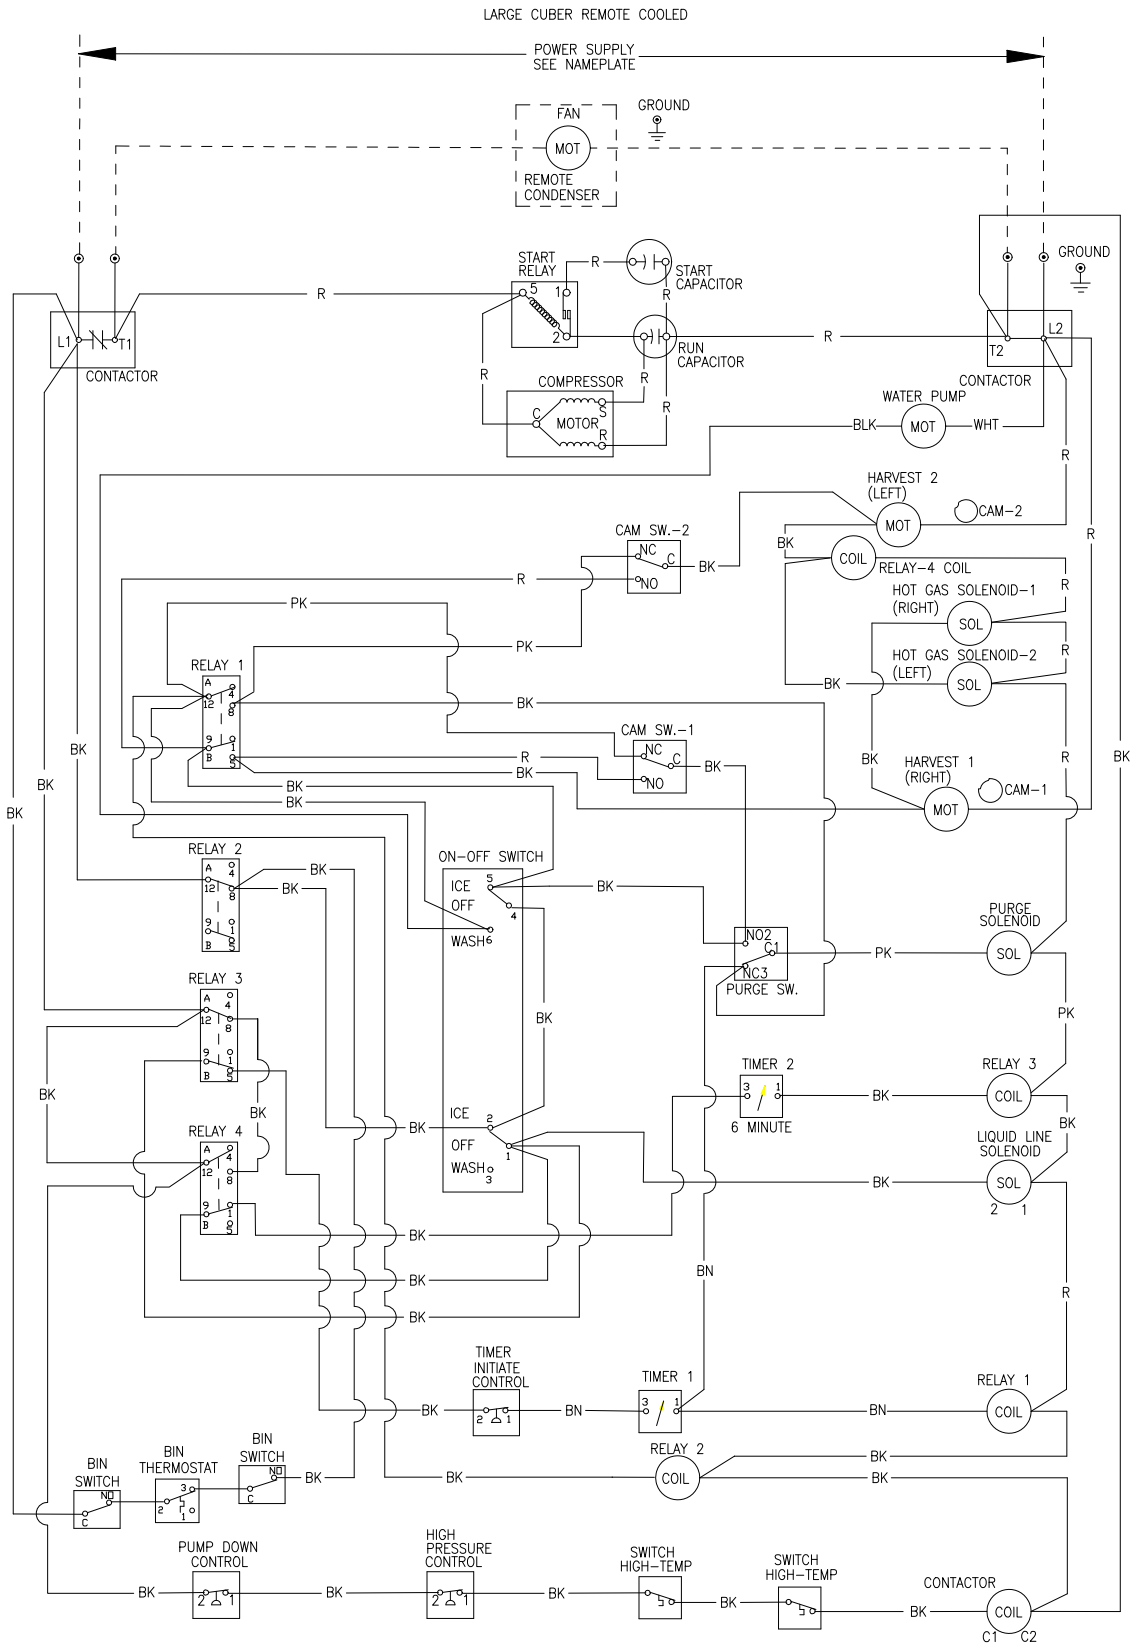

ICE1506R3 Wiring Diagram

9072074-01
REV. C

ICE1506R3 Wiring Schematic

WIRING SCHEMATIC REMOTE ICE1506R
(SHOWN IN TIMED PORTION FREEZE CYCLE)

9072074-01
REV. C