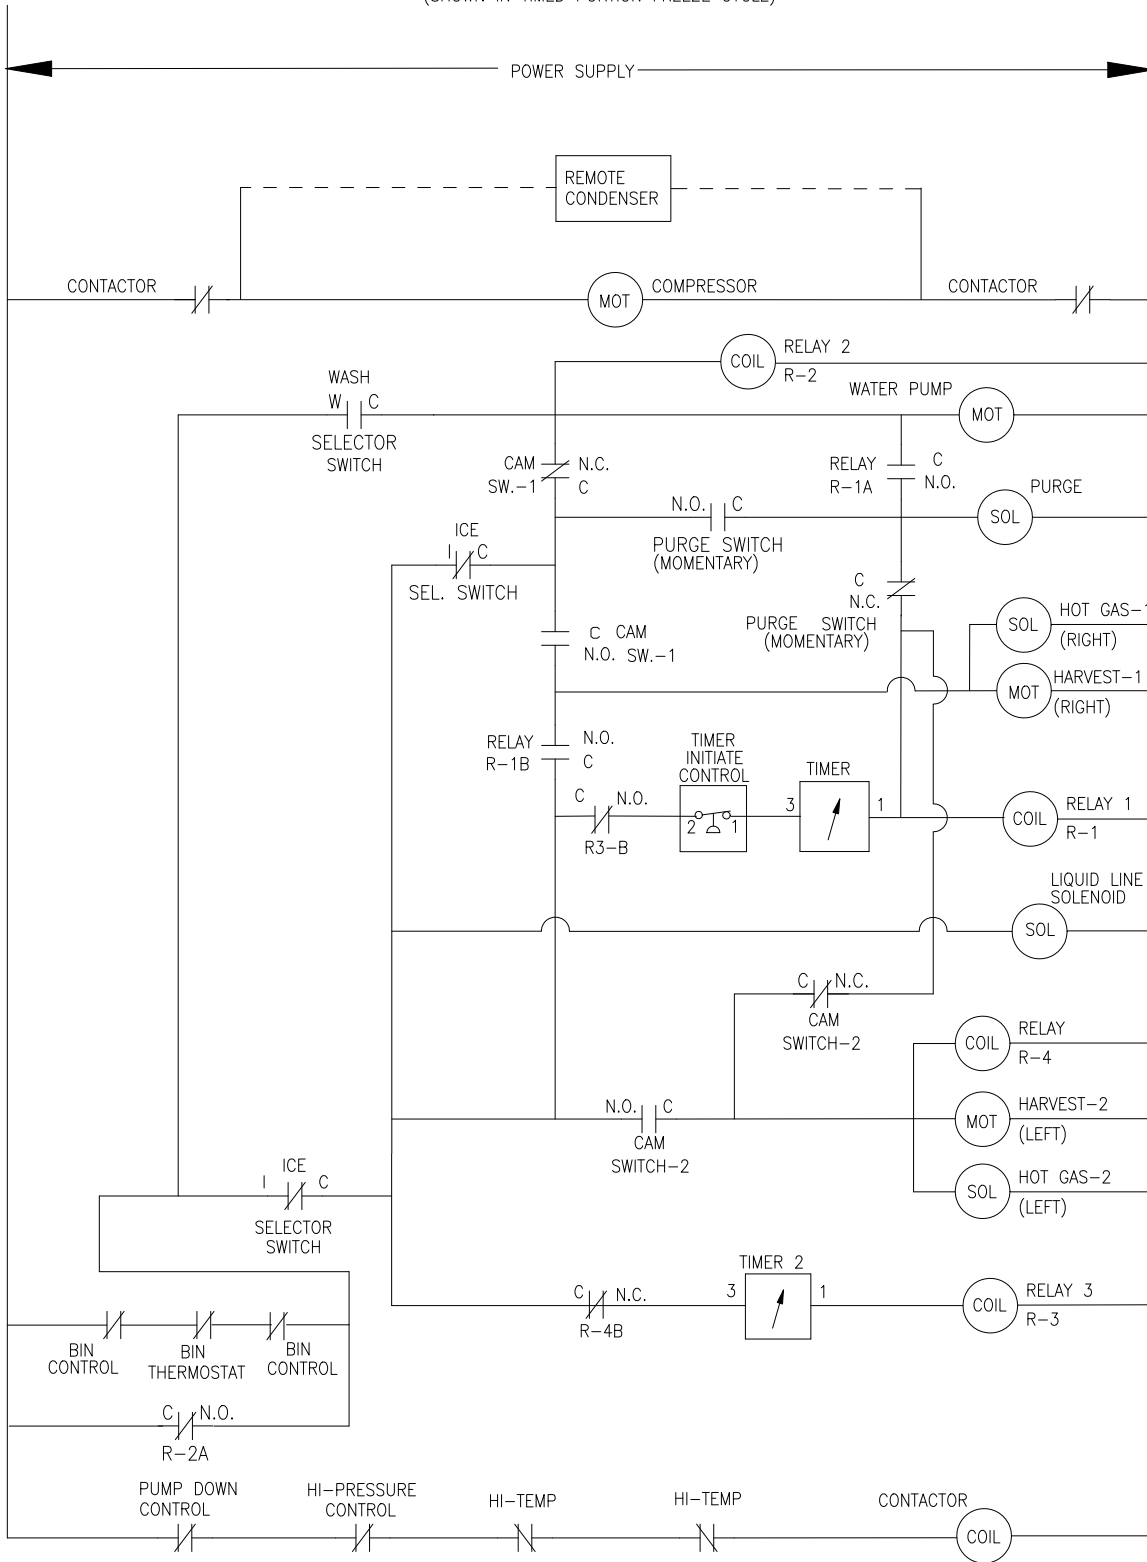

ICE1506R3 Wiring Diagram

9072074-01
REV. C

ICE1506R3 Wiring Schematic

WIRING SCHEMATIC REMOTE ICE1506R
(SHOWN IN TIMED PORTION FREEZE CYCLE)

9072074-01
REV. C