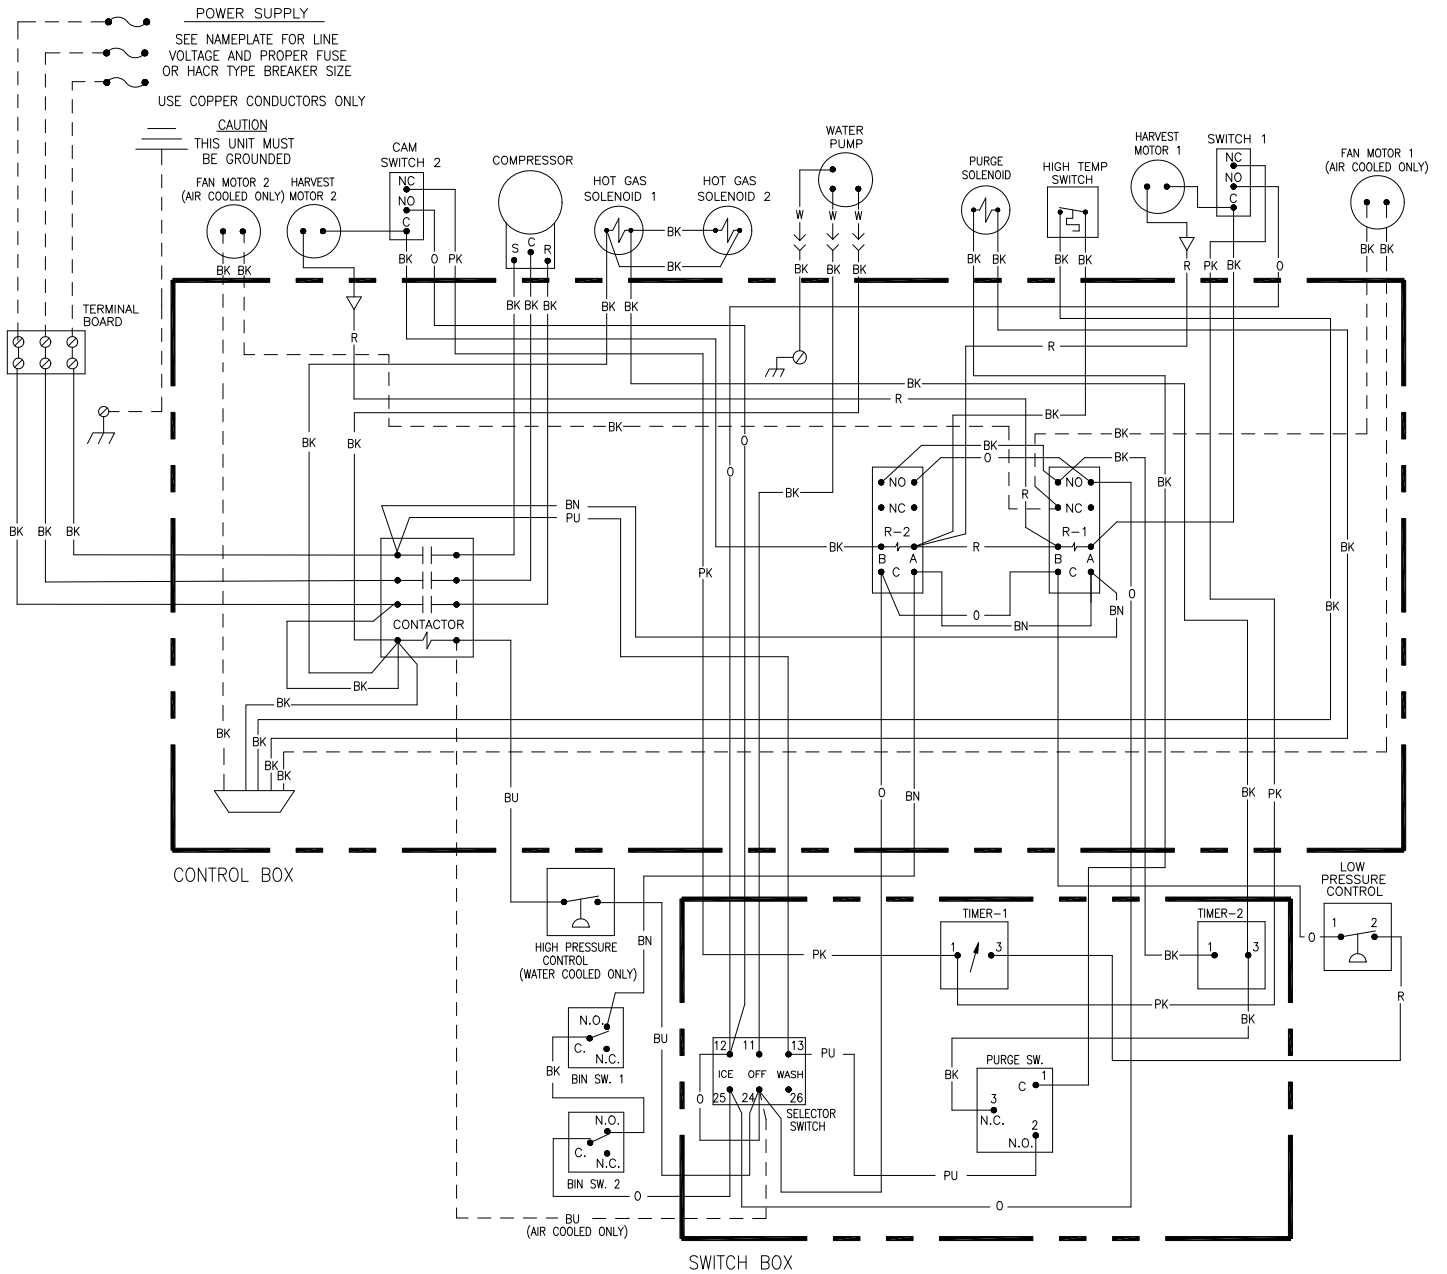

ICE1407/1807/2107 Air and Water Wiring Diagram

ICE1407/1807/2107 Air and Water Wiring Schematic

WIRING SCHEMATIC—AIR & WATER
(SHOWN IN TIMED PORTION FREEZE CYCLE)