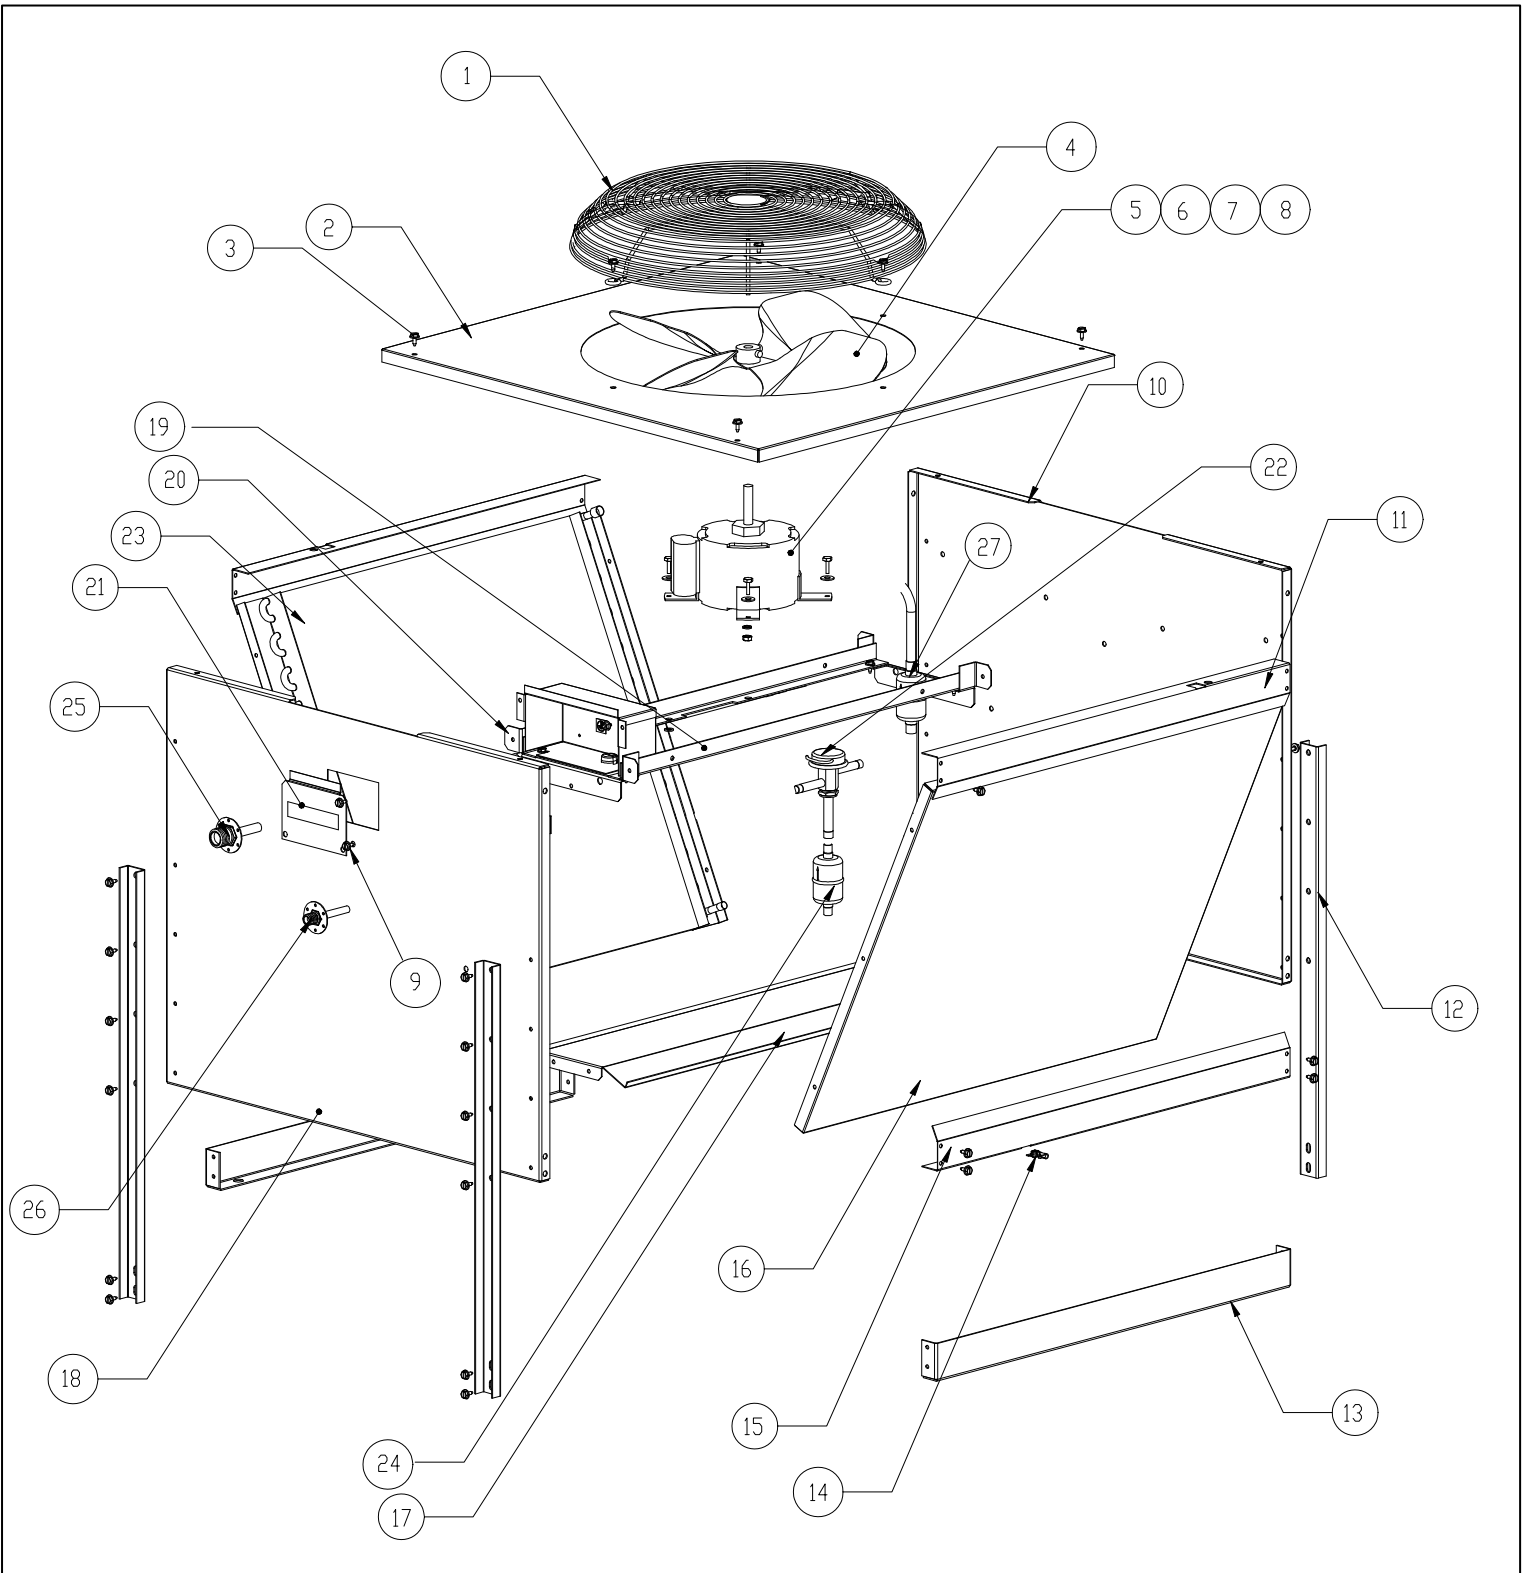

ICE0500R	ICE0600R	ICE0800R ICE1000R	ICE1400R4/5/6/7 ICE1506R3	ICE1800R4 ICE2100R4

Item	VRC1001	VRC1061	VRC2061	VRC2661	VRC5061	Description
1	9131452-01	9131452-01	9131452-01	9131452-01	9131460-01	Fan Guard
2	3013222-01	3013222-01	3013222-01	3013222-01	3013303-01	Top Panel
3	9031019-04	9031019-04	9031019-04	9031019-04	9031019-04	¼-20 x 1/2 Screw
4	9131451-01	9131451-01	9131451-01	9131451-01	9131461-01	Fan Blade
5	9161117-02	9161117-01	9161117-01	9161117-01	9161118-01	Fan Motor
6	9031001-02	9031001-02	9031001-02	9031001-02	9031001-02	¼-20 x ¾ Cap Screw
7	9031003-01	9031003-01	9031003-01	9031003-01	9031003-01	Flat Washer
8	9031118-02	9031118-02	9031118-02	9031118-02	9031118-02	Flanged Lock Nut
9	9031019-04	9031019-04	9031019-04	9031019-04	9031019-04	¼-20 x 1/2 Screw
10	3013224-01	3013224-01	3013224-01	3013224-01	3013224-01	Rear Panel
11	3013226-01	3013226-01	3013226-01	3013226-01	3013305-01	Brace
12	3013227-01	3013227-01	3013227-01	3013227-01	3013227-01	Leg
13	3013228-01	3013228-01	3013228-01	3013228-01	3013306-01	Leg Brace
14	N/A	N/A	N/A	N/A	N/A	T-Nut-Shipping Only
15	3013226-01	3013226-01	3013226-01	3013226-01	3013305-01	Brace
16	3013232-01	3013232-01	N/A	N/A	N/A	Cover Panel
17	3013225-01	3013225-01	3013225-01	3013225-01	3013304-01	Center Panel
18	3013223-01	3013223-01	3013223-01	3013223-01	3013223-01	Front Panel
19	3013234-01	3013234-01	3013234-01	3013234-01	3013307-01	Motor Brace
20	3013233-01	3013233-01	3013233-01	3013233-01	3013233-01	Motor Brace Support
21	3013229-01	3013229-01	3013229-01	3013229-01	3013229-01	Junction Box Cover
22	9151027-07	9151027-06	9151027-07	9151027-07	9151027-07	Mixing Valve
23	9141135-01	9141135-01	9141135-01	9141136-01	9141137-01	Condenser
24	9151143-01	9151143-01	9151143-01	9151143-01	9151143-01	Filter
25	9091001-12	9091001-12	9091001-12	9091001-12	9091001-12	1/2 Coupling
26	9091001-11	9091001-11	9091001-11	9091001-11	9091001-11	3/8 Coupling
27	9151143-02	9151143-02	9151143-02	9151143-02	9151143-02	Filter