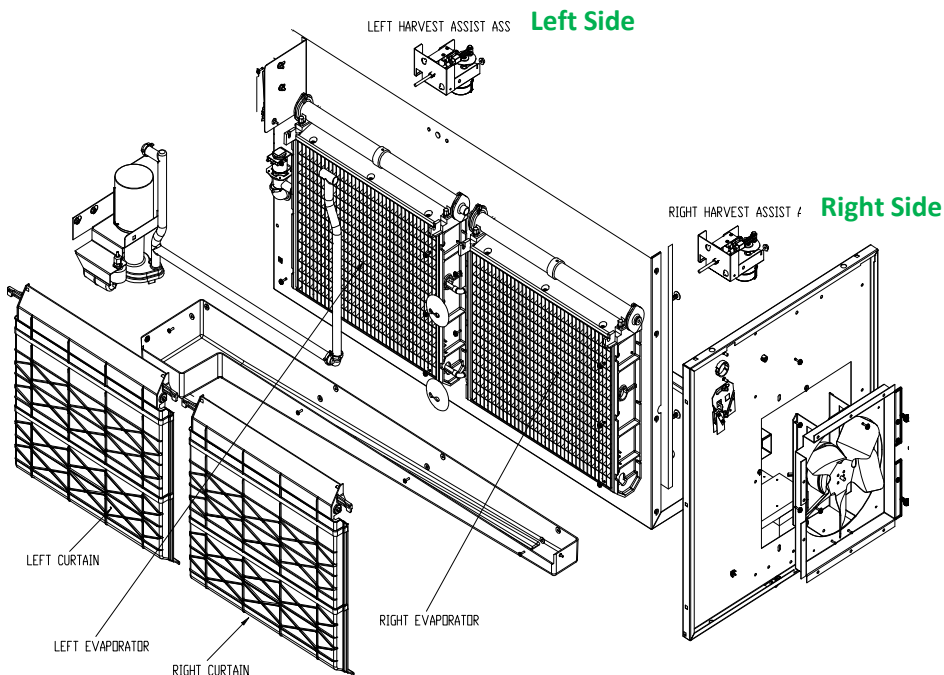

Note: The **ICE1406A6** and the **ICE1406R7** uses the **160 degree Cam** on the Left Side and Right Side, Reference the Parts Listing on above.

2061962-02S	No Longer Available
2061962-03S	No Longer Available
2061962-10S	No Longer Available