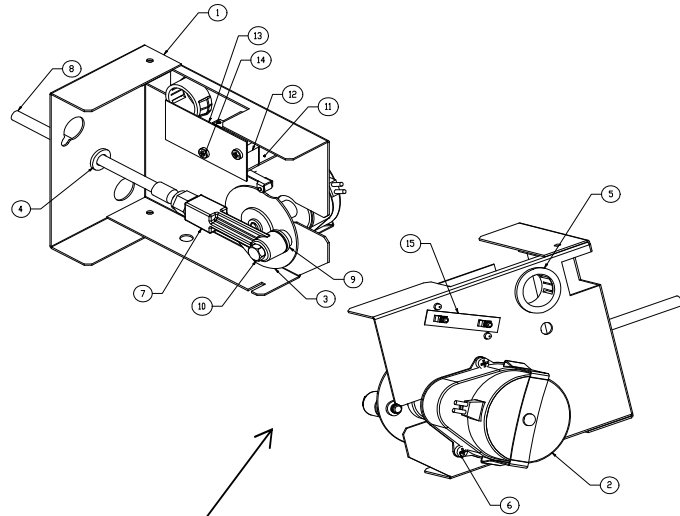

Item No.	Model Number					Description
	ICE1406	ICE1406A6	ICE1405	ICE1407	ICE1406R7	
		1051210-02B			1051210-08B	Complete Assembly-160 Degree Cam-Left and Right Side
		2061962-02S				No Longer Available
	1051210-02B		1051210-02B	1051210-02B		Complete Assembly-Right Side
	2061962-02S		2061962-02S	2061962-02S		No Longer Available
	1051210-02B		1051210-02B	1051210-02B		Complete Assembly-Right Side Remote Only
	2061962-10S		2061962-10S	2061962-10S		No Longer Available-Secondary-Right Side Remote Only
	1051210-03B		1051210-03B	1051210-03B		Complete Assembly-Secondary-Left Side
	2061962-03S		2061962-03S	2061962-03S		No Longer Available-Secondary-Left Side

The **ICE1406A6** is a **new model**, reference the specific model number to insure that the correct components are ordered.
The ICE1406A6 begins with Serial Number 14101280011427

LEFT SIDE HARVEST ASSIST (SECONDARY)

RIGHT SIDE HARVEST ASSIST (PRIMARY)