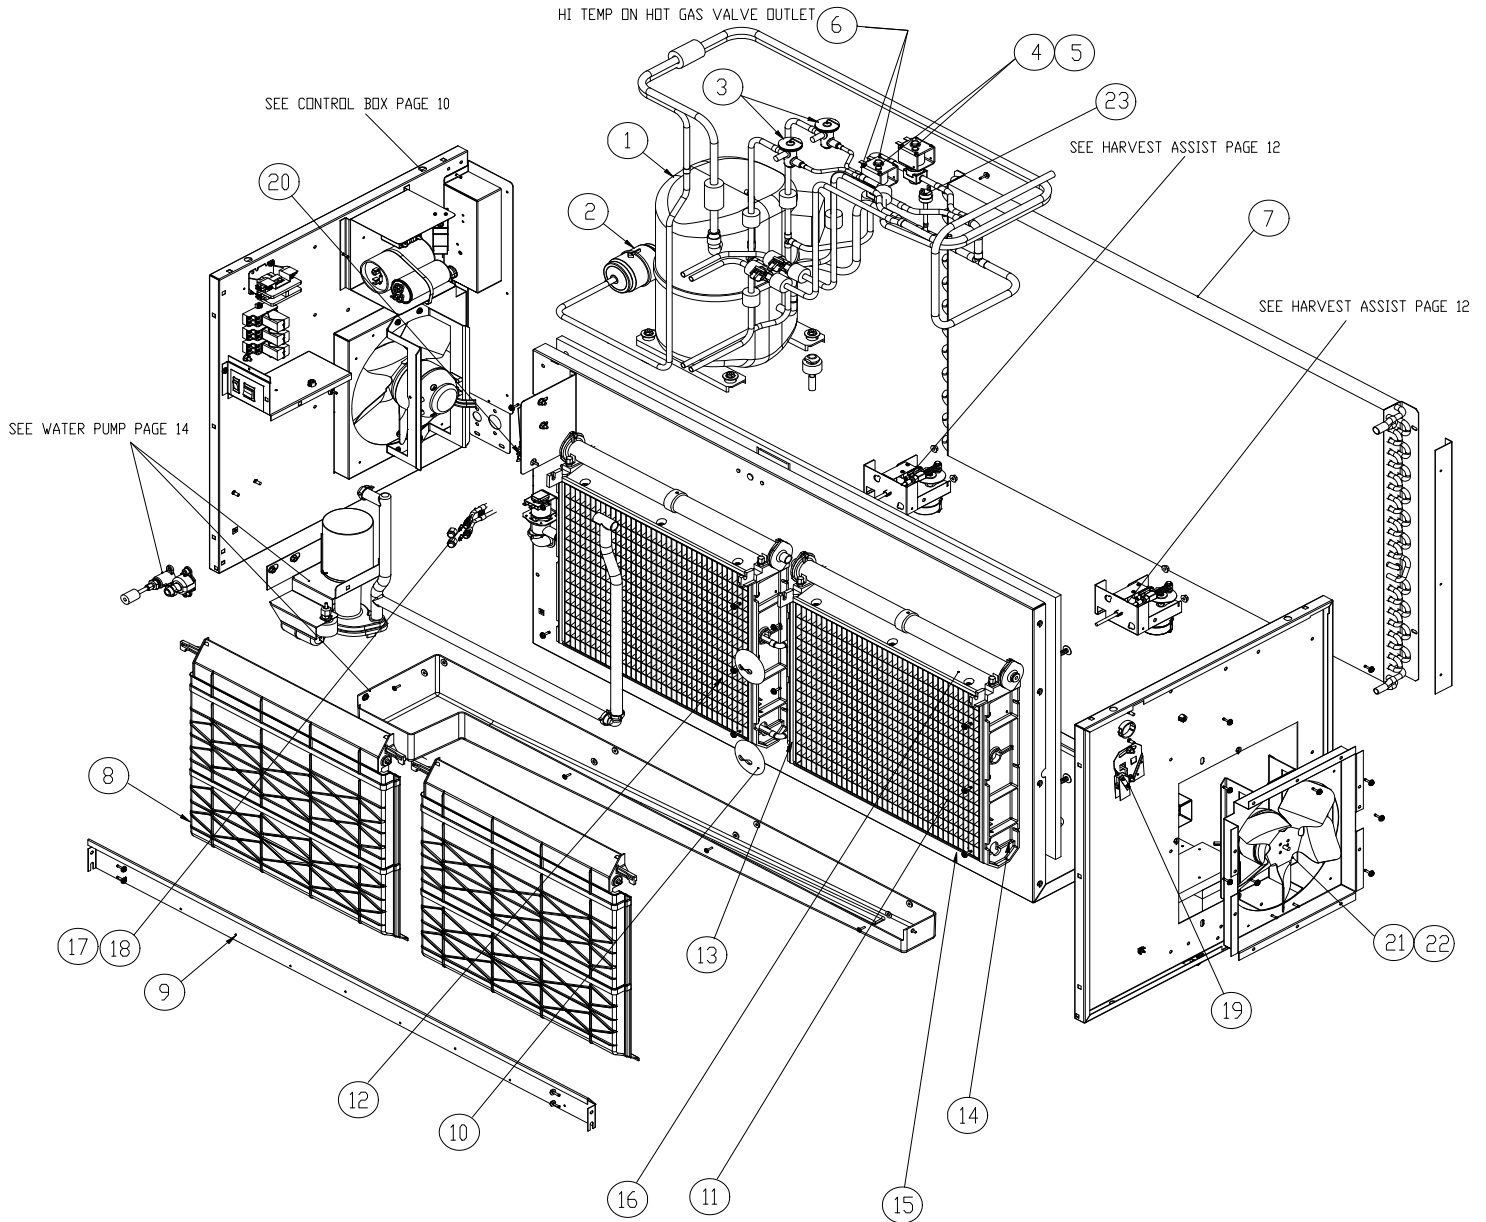

The ICE1406A6 is a new model, reference the specific model number to insure that the correct components are ordered.

•The ICE1406A6 begins with Serial Number 1410128001427 and ends with Serial Number 15081280014733

•The ICE1406A7 is a new model, reference the specific model number to insure that the correct components are ordered.

•The ICE1406A7 begins with Serial Number 15081280014734

The ICE1406R7 is a new model, reference the specific model number to insure that the correct components are ordered.

The ICE1406R7 begins with Serial Number 15121280013494