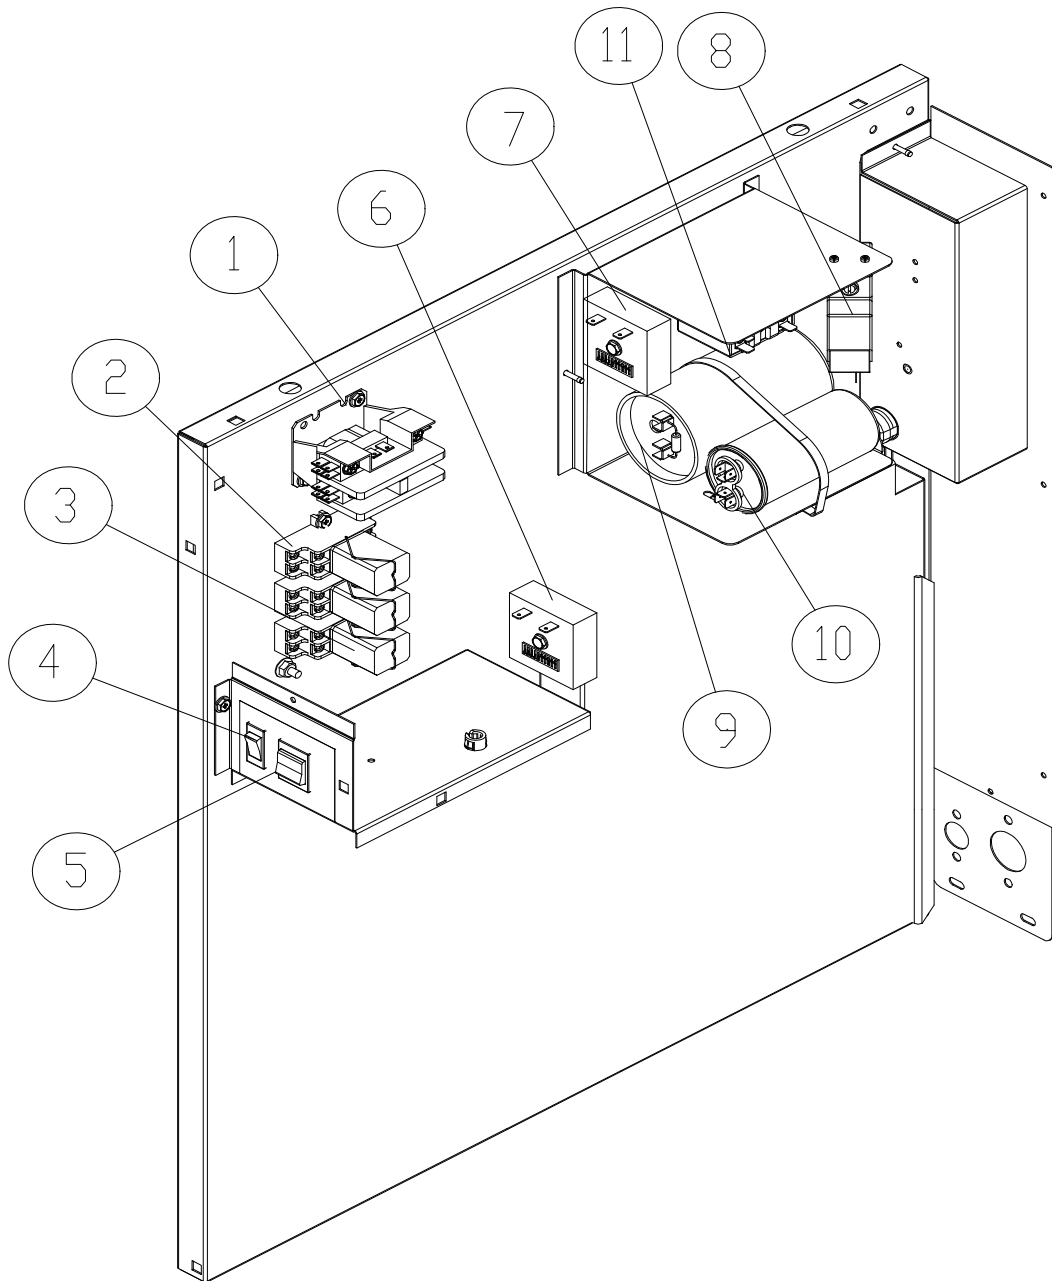

The ICE1406A6 is a **new model**, reference the specific model number to insure that the correct components are ordered.

The ICE1406A7 is a **new model**, reference the specific model number to insure that the correct components are ordered.

The ICE1406R7 is a **new model**, reference the specific model number to insure that the correct components are ordered.

Note: The ICE1406A6 uses 5 ea. 9101084-02 Control Relays.

The ICE1406A6 is a **new model**, reference the specific model number to insure that the correct components are ordered.
The ICE1406A6 begins with Serial Number 14101280011427

Note: The ICE1406A7 uses 5 ea. 9101084-02 Control Relays.

The ICE1406A7 is a **new model**, reference the specific model number to insure that the correct components are ordered.
The ICE1406A7 begins with Serial Number 15081280014734

Note: The ICE1406R7 uses 6 ea. 9101084-02 Control Relays.

The ICE1406R7 is a **new model**, reference the specific model number to insure that the correct components are ordered.
The ICE1406R7 begins with Serial Number 15121280013494