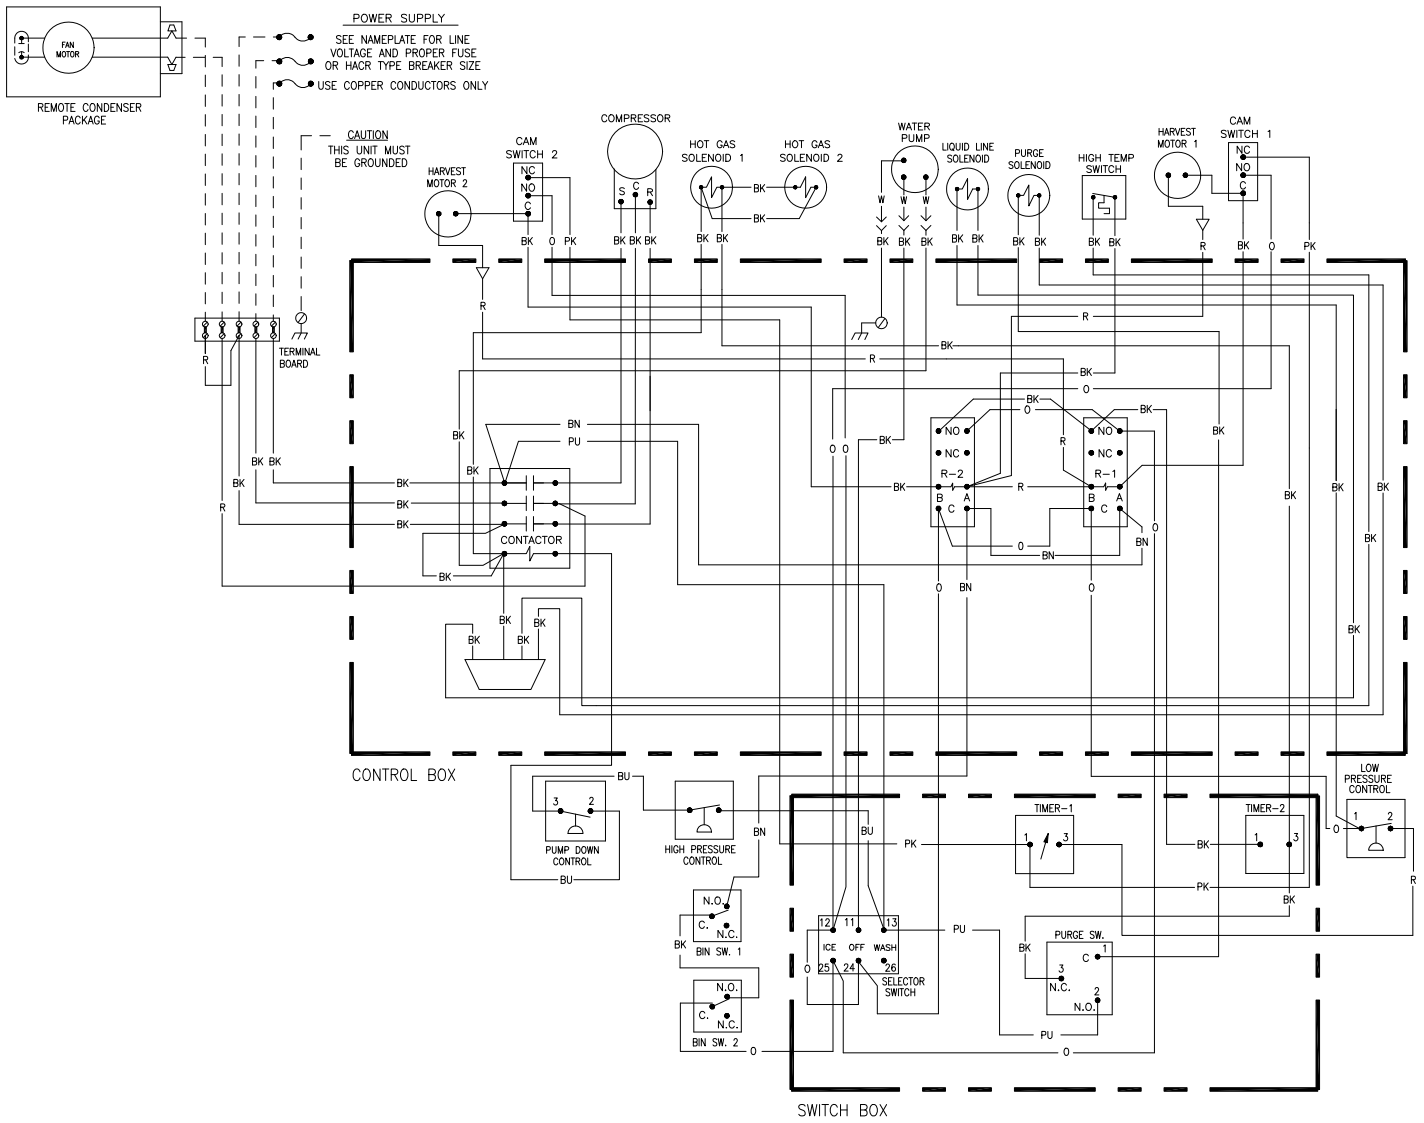

ICE1407/1807/2107 Remote Wiring Diagram

ICE1407/1807/2107 Remote Wiring Schematic

WIRING SCHEMATIC-REMOTE  
(SHOWN IN TIMED PORTION FREEZE CYCLE)