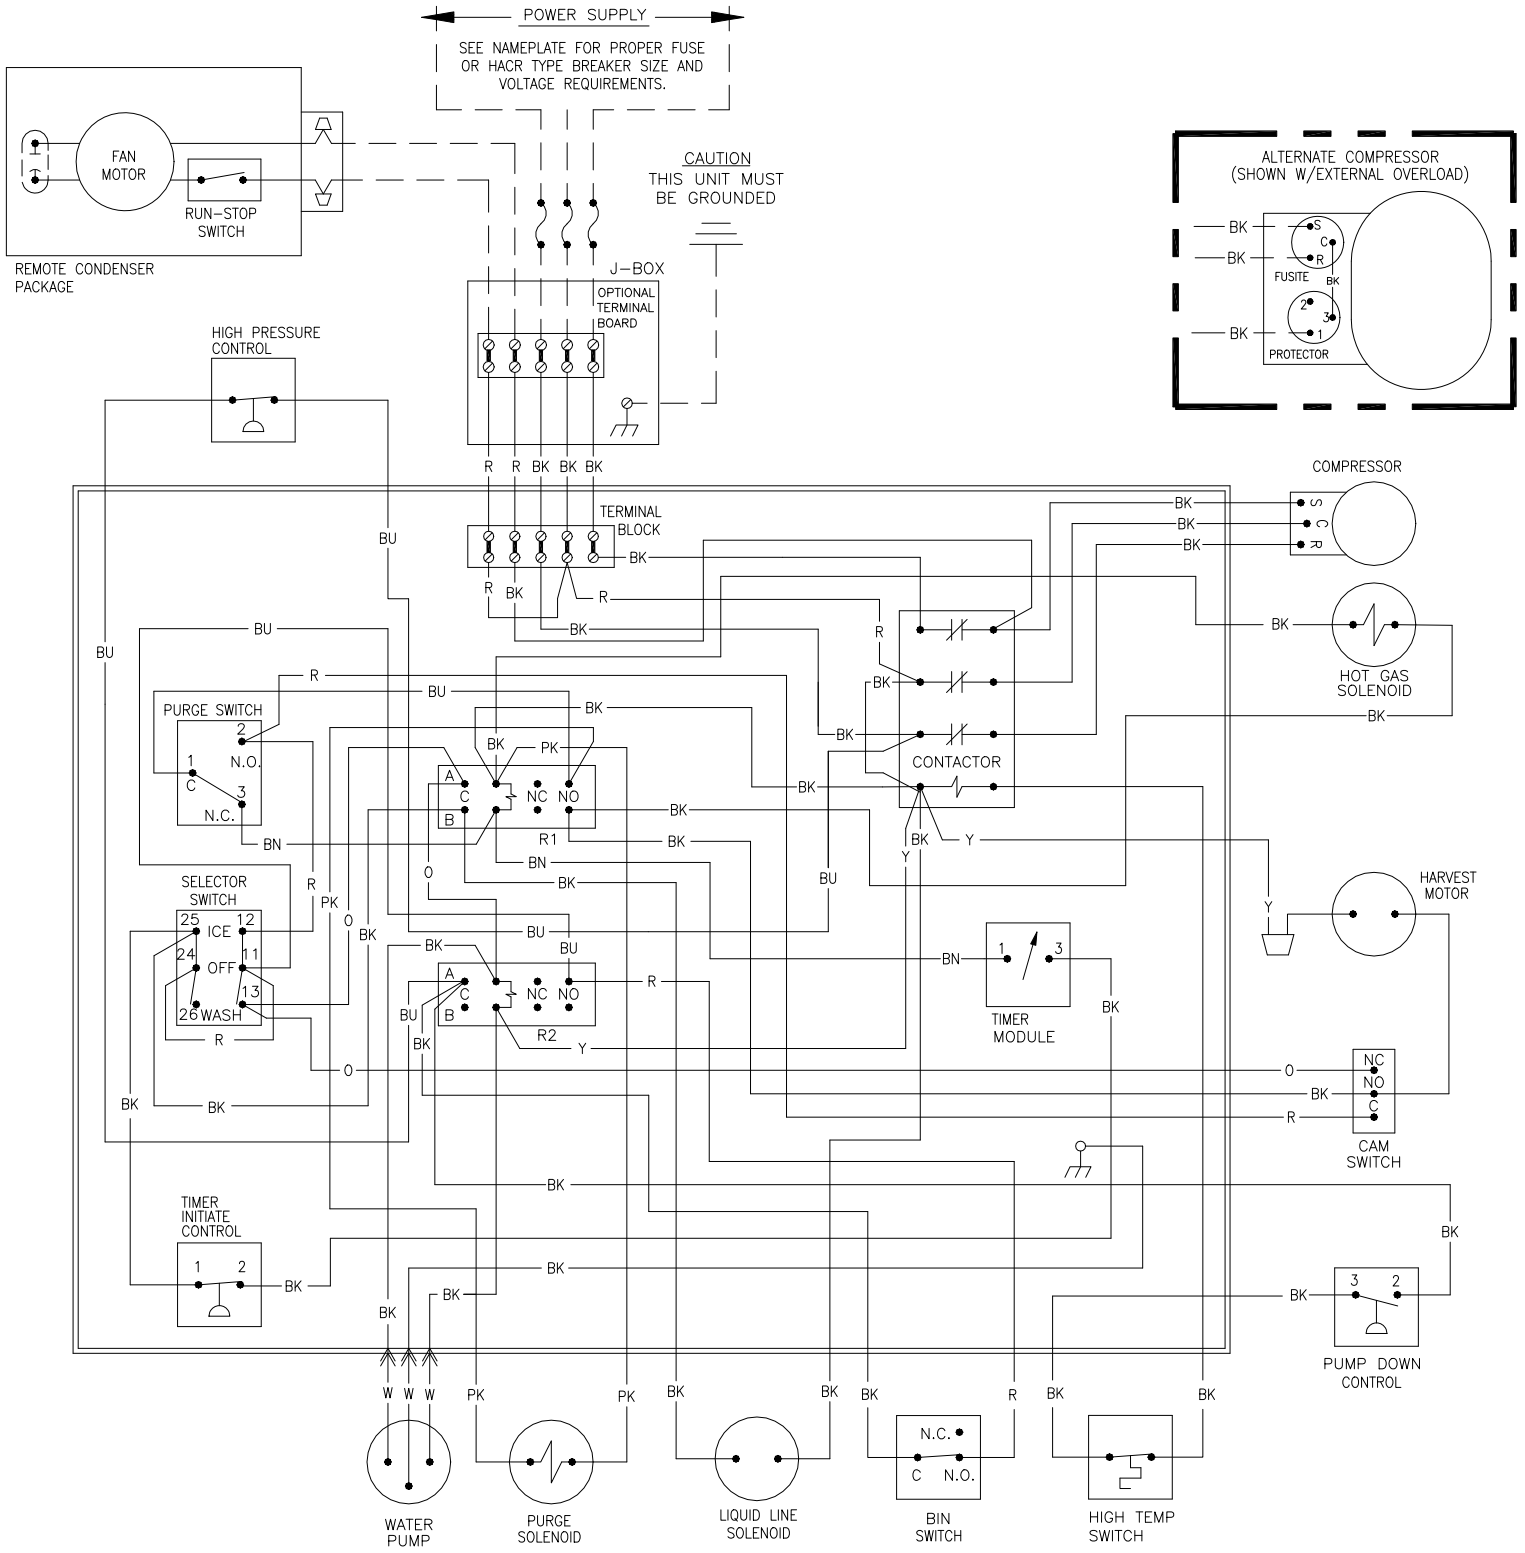

ICE1007 Remote Wiring Diagram (R3)

ICE1007 Remote Wiring Schematic (R3)

WIRING SCHEMATIC

(SHOWN IN TIMED PORTION FREEZE CYCLE)