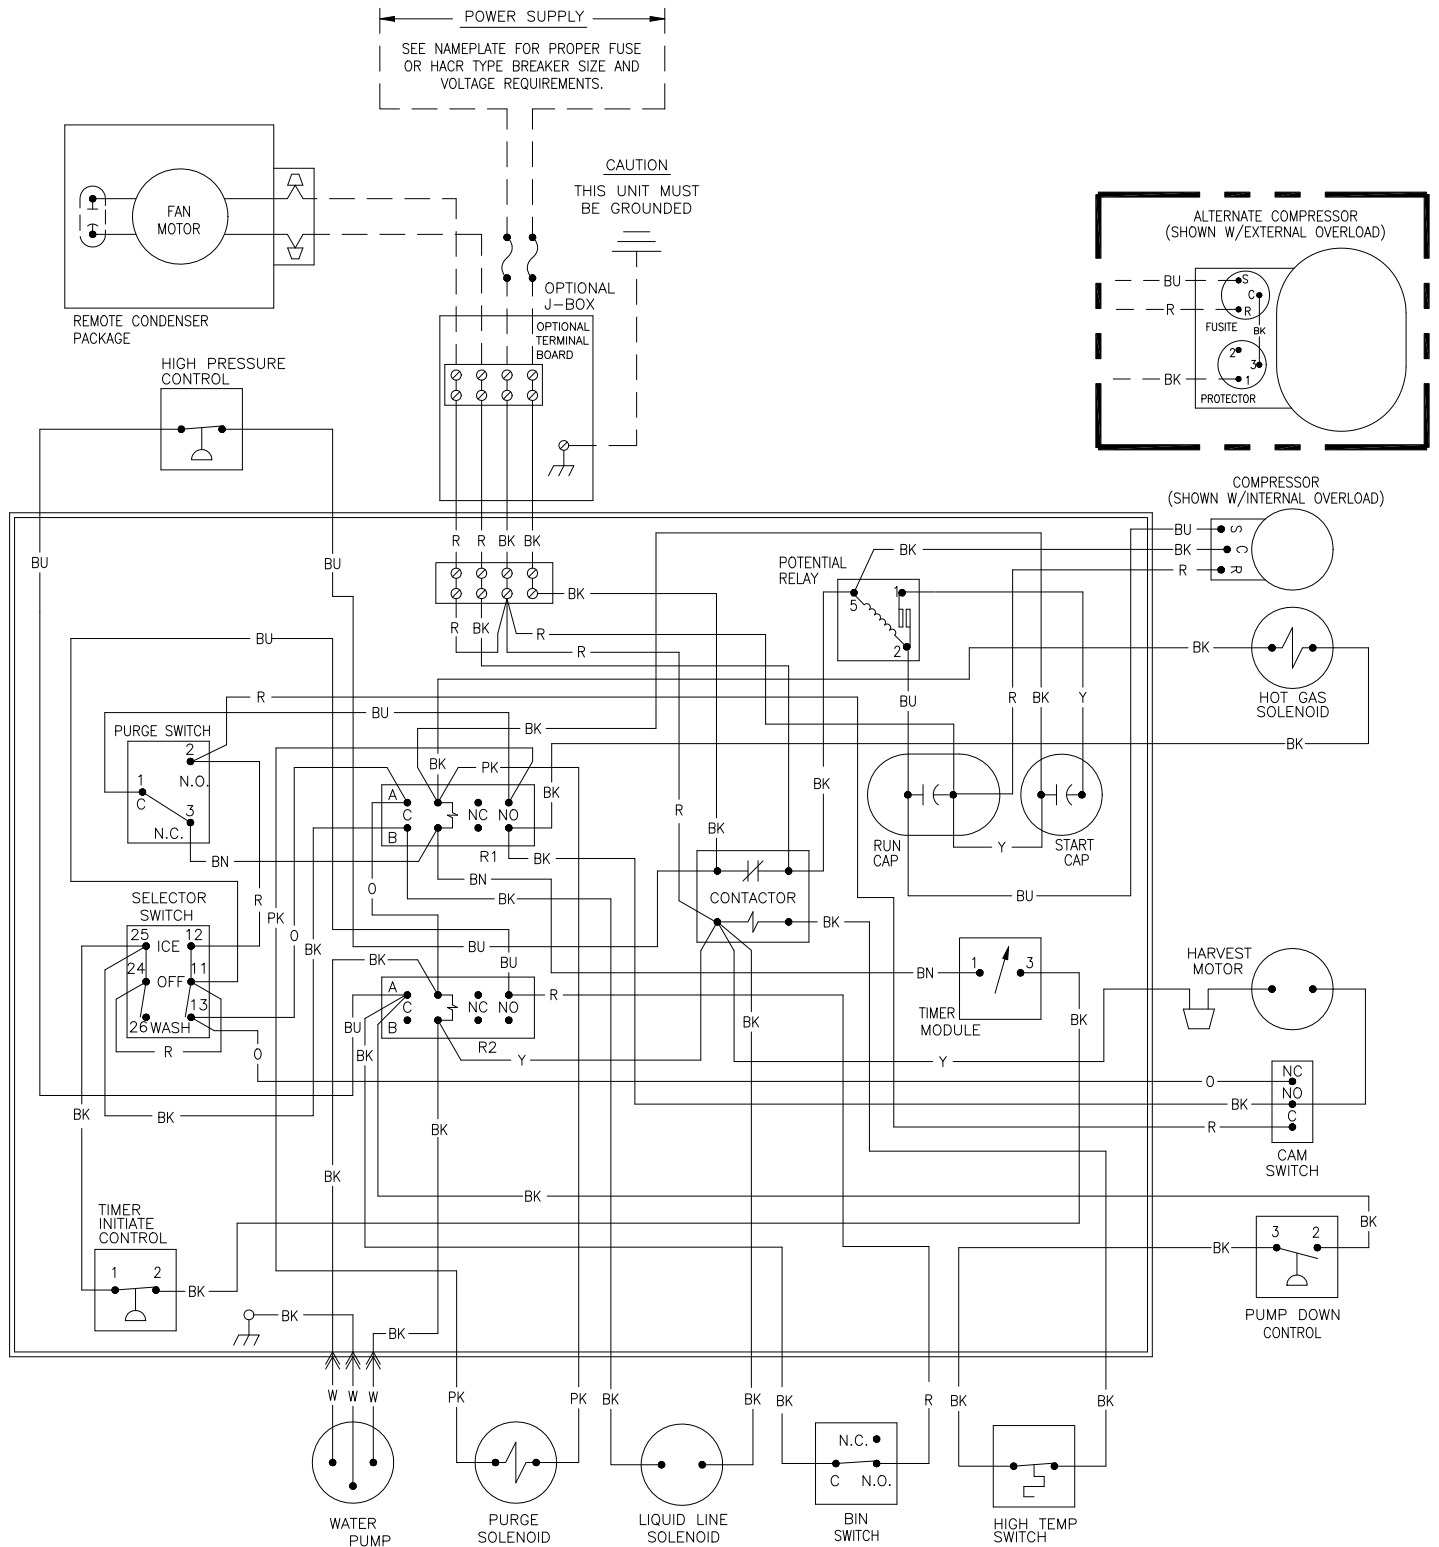

ICE0605/0606/0806/1006 Remote Wiring Diagram (R3)

ICE0605/0606/0806/1006 Remote Wiring Schematic (R3)

WIRING SCHEMATIC
(SHOWN IN TIMED PORTION FREEZE CYCLE)