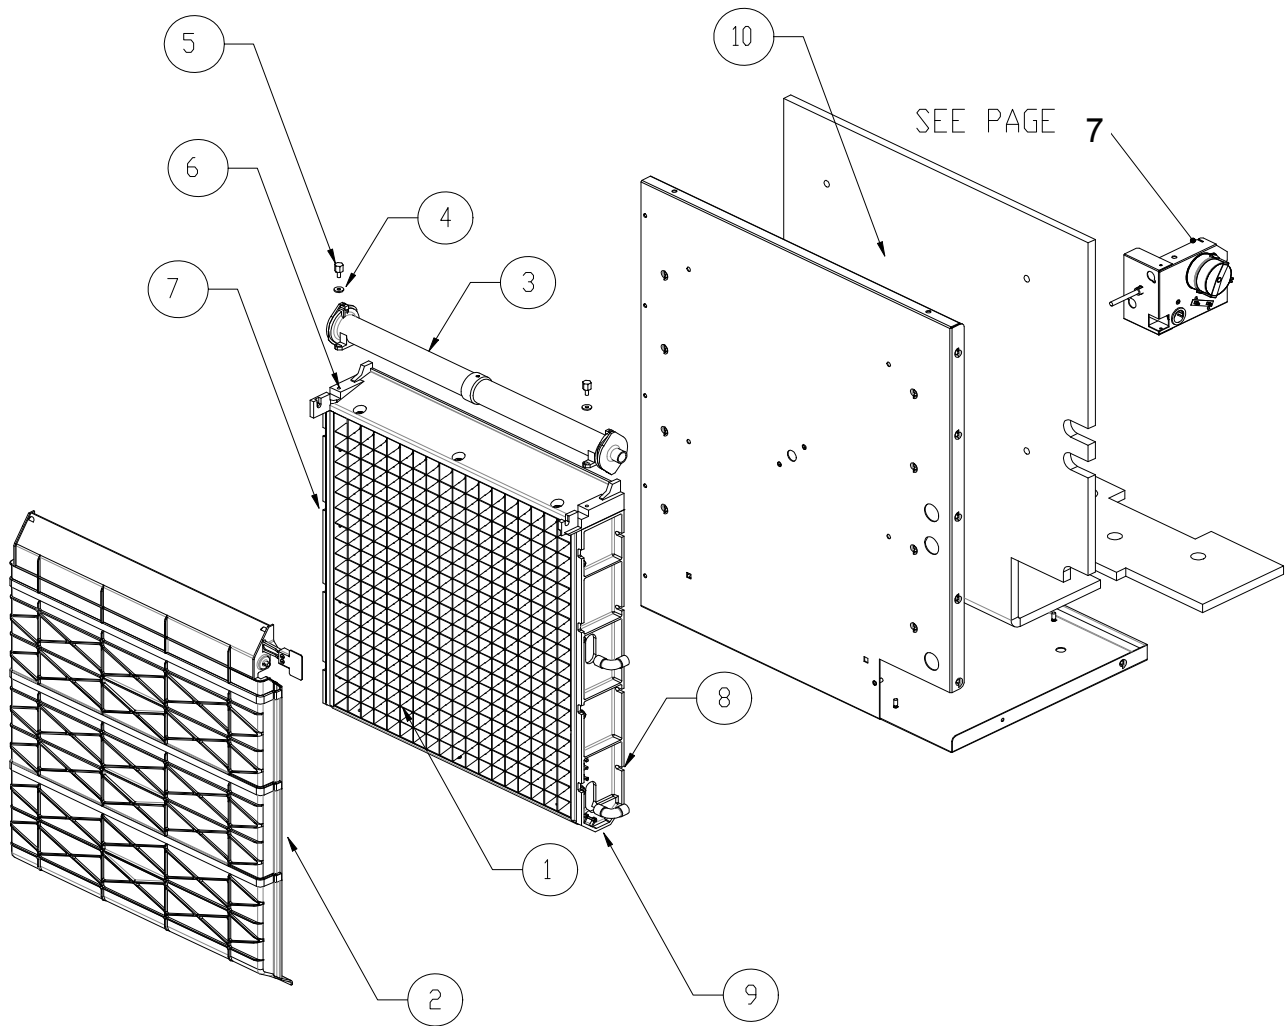

Evaporator			
Item #	Model Number		Description
	ICE0726R	ICE0926R	
1	2051251-81A	2051251-81A	Evaporator-Full Cube (Includes Elbows)
1	2051251-82A	2051251-82A	Evaporator-Half Cube (Includes Elbows)
2	2101465-01S	2101465-01S	Curtain
3	2041338-02	2041338-02	Water Distribution Tube
4	9031122-01	9031122-01	Thumb Screw
5	9031004-19	9031004-19	Washer
6	9051135-05	9051135-05	Evaporator Spillway
7	9051170-04	9051170-04	Evaporator Left Side Mounting Panel
8	9051170-03	9051170-03	Evaporator Right Side Mounting Panel
9	9051135-04	9051135-04	Evaporator Water Return
10	9131508-01	9131508-01	Insulation