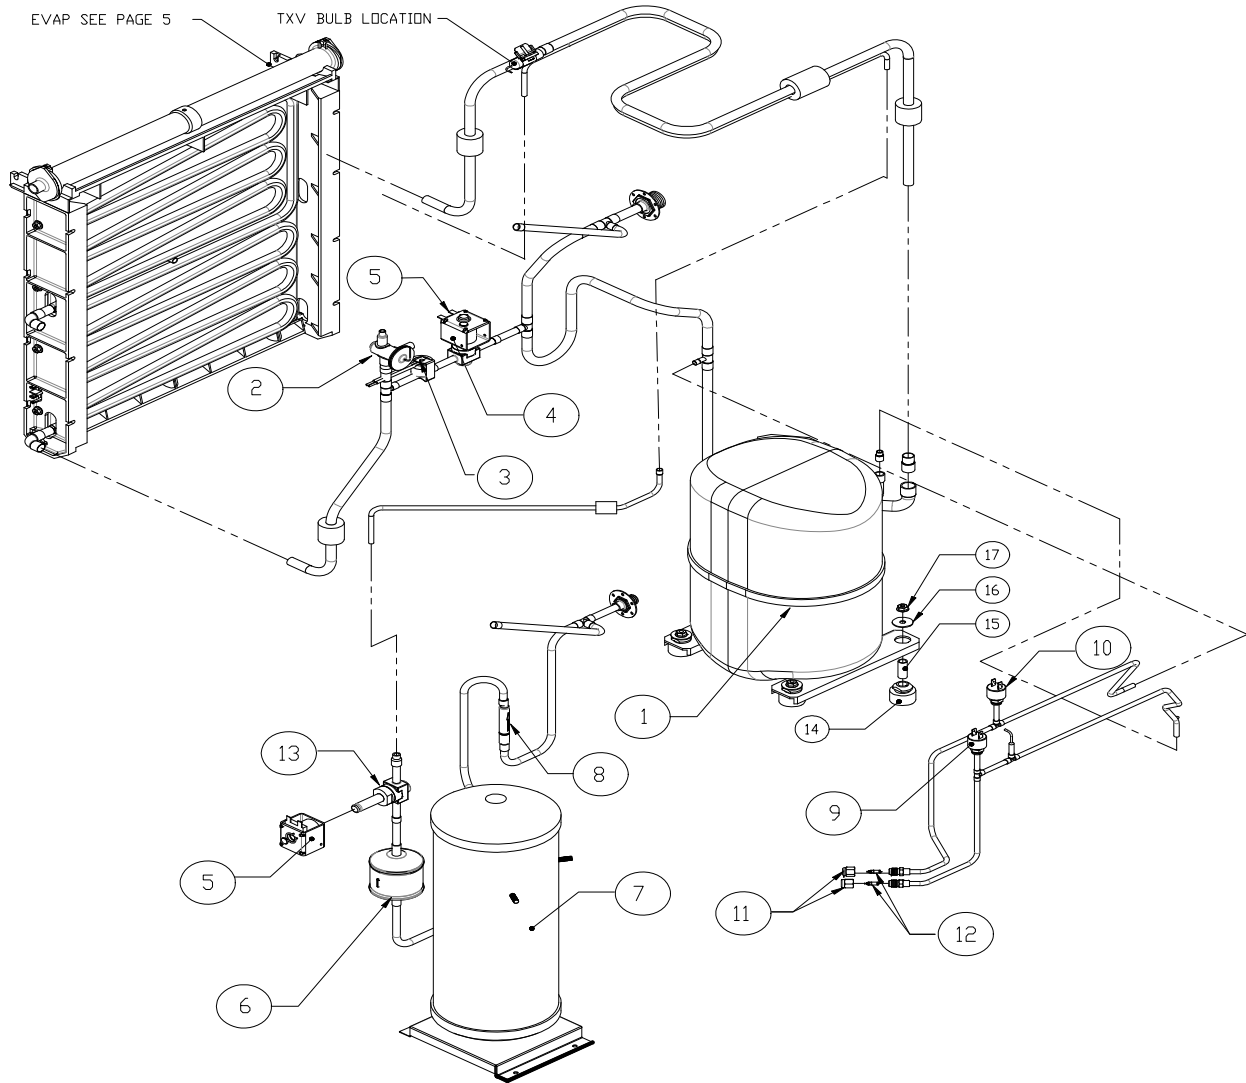

ICE0726R  
ICE0926R1-R2

**Check the model number on the data plate and refer to the correct listing for the specific component.**

Check carefully that the correct part is identified and ordered.

Table of Contents	Page 1
Exterior Panels	Page 2
Chassis	Page 3
Refrigeration System	Page 4
Evaporator	Page 5
Control Box and Compressor Components	Page 6
Harvest Assist Components	Page 7
Water Pump/Float	Page 8
VRC Condenser	Page 9

Ice-O-Matic  
11100 East 45th Ave.  
Denver Co. 80239  
800-423-3367

Exterior Panels			
Item #	Model Number		Description
	ICE0726R	ICE0926R	
1	2101431-01S	2101431-01S	Top Panel
2	2031520-01S	2031520-01S	Front Panel
3	9031098-04	9031098-04	Front Panel Screw
4	9051562-03	9051562-03	Front Panel End Cap <b>Left Side</b>
5	9051562-04	9051562-04	Front Panel End Cap <b>Right Side</b>
6	3021969-01	3021969-01	Side Panel
7	2021712-01	2021712-01	Rear Panel
8	3013452-01	3013452-01	Rear Access Panel
9	3013267-01	3013267-01	Junction Box Cover
10	2101466-01S	2101466-01S	Side Panel Assy with Insulation

Remote			
Item #	Model Number		Description
	ICE0726R	ICE0926R	
1	See Page 6	See Page 6	Compressor Kit-- See Page 6 for Compressor Components
2	9091140-01	9091140-01	Drain Fitting
3	9091074-01	9091074-01	Drop Adapter Fitting
4	9091083-01	9091083-01	Water Inlet Body, Does Not Include Nut
	9091083-03	9091083-03	Water Inlet Nut, Does Not Include Body
5	3013454-01	3013454-01	Brace, Side 22IN, tall
6	3013466-01	3013466-01	Bracket, Remote Fittings
7	3013355-01	3013355-01	Ice Deflector
8	2061471-03	2061471-03	Bin Control Assembly, Includes Bracket and Bin Switch
	9101124-02	9101124-02	Bin Switch
9	3012974-01	3012974-01	Control Box Cover
10	2021711-01	2021711-01	Assembly, Frame Front 22IN, Tall
11	9041105-05	9041105-05	Purge Valve, 240VAC
12	9051478-01	9051478-01	Water Pan ICE-22
13	9031161-01	9031161-01	Nylon Wing Nut
14	3051222-22	3051222-22	9/16" ID X 22" L ong, P.V.C. Tubing, N.S.F.(Drain)