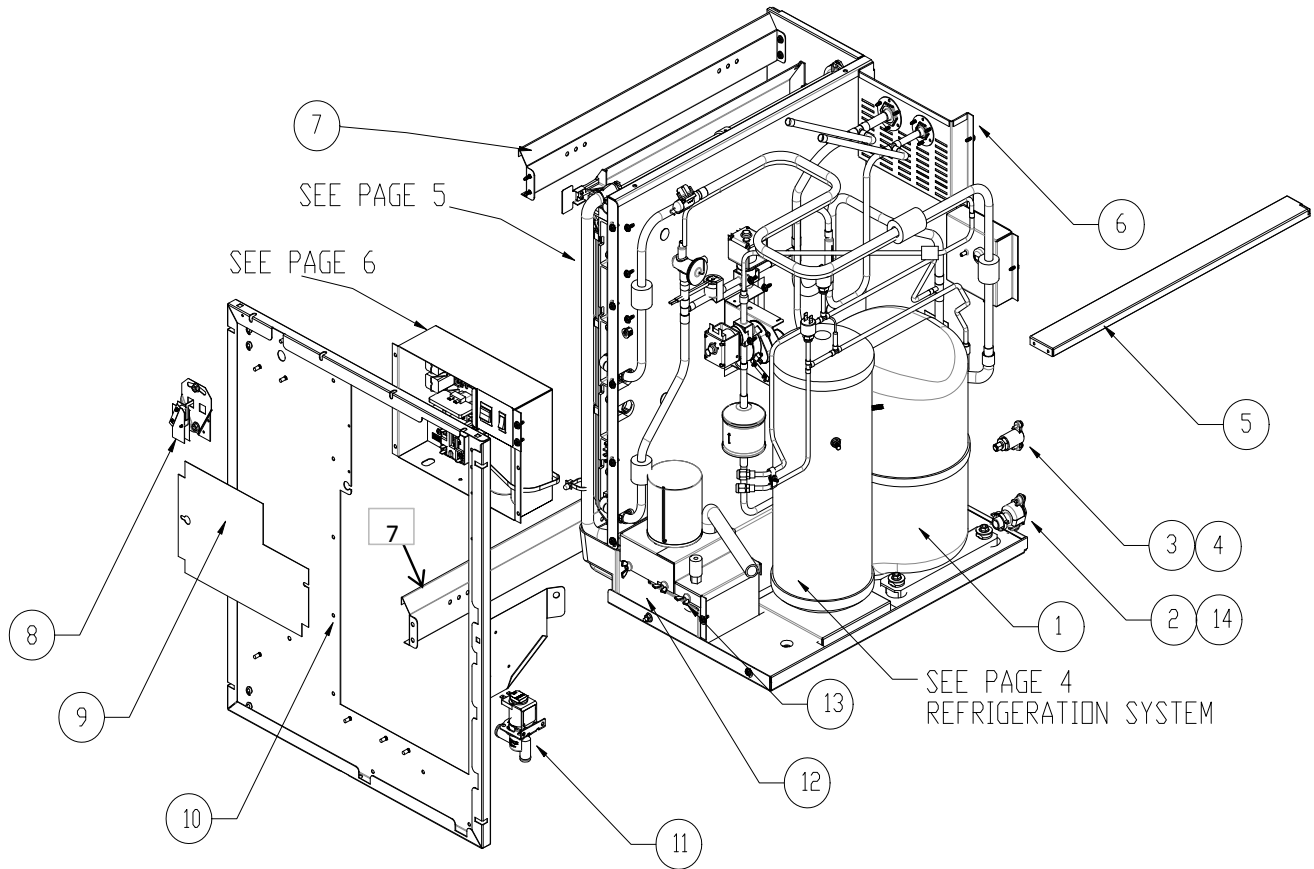

ICE0726R  
ICE0926R1-R2

**Check the model number on the data plate and refer to the correct listing for the specific component.**

Check carefully that the correct part is identified and ordered.

Table of Contents	Page 1
Exterior Panels	Page 2
Chassis	Page 3
Refrigeration System	Page 4
Evaporator	Page 5
Control Box and Compressor Components	Page 6
Harvest Assist Components	Page 7
Water Pump/Float	Page 8
VRC Condenser	Page 9

Ice-O-Matic  
11100 East 45th Ave.  
Denver Co. 80239  
800-423-3367

Exterior Panels			
Item #	Model Number		Description
	ICE0726R	ICE0926R	
1	2101431-01S	2101431-01S	Top Panel
2	2031520-01S	2031520-01S	Front Panel
3	9031098-04	9031098-04	Front Panel Screw
4	9051562-03	9051562-03	Front Panel End Cap <b>Left Side</b>
5	9051562-04	9051562-04	Front Panel End Cap <b>Right Side</b>
6	3021969-01	3021969-01	Side Panel
7	2021712-01	2021712-01	Rear Panel
8	3013452-01	3013452-01	Rear Access Panel
9	3013267-01	3013267-01	Junction Box Cover
10	2101466-01S	2101466-01S	Side Panel Assy with Insulation

Remote			
Item #	Model Number		Description
	ICE0726R	ICE0926R	
1	See Page 6	See Page 6	Compressor Kit-- See Page 6 for Compressor Components
2	9091140-01	9091140-01	Drain Fitting
3	9091074-01	9091074-01	Drop Adapter Fitting
4	9091083-01	9091083-01	Water Inlet Body, Does Not Include Nut
	9091083-03	9091083-03	Water Inlet Nut, Does Not Include Body
5	3013454-01	3013454-01	Brace, Side 22IN, tall
6	3013466-01	3013466-01	Bracket, Remote Fittings
7	3013355-01	3013355-01	Ice Deflector
8	2061471-03	2061471-03	Bin Control Assembly, Includes Bracket and Bin Switch
	9101124-02	9101124-02	Bin Switch
9	3012974-01	3012974-01	Control Box Cover
10	2021711-01	2021711-01	Assembly, Frame Front 22IN, Tall
11	9041105-05	9041105-05	Purge Valve, 240VAC
12	9051478-01	9051478-01	Water Pan ICE-22
13	9031161-01	9031161-01	Nylon Wing Nut
14	3051222-22	3051222-22	9/16" ID X 22" L ong, P.V.C. Tubing, N.S.F.(Drain)