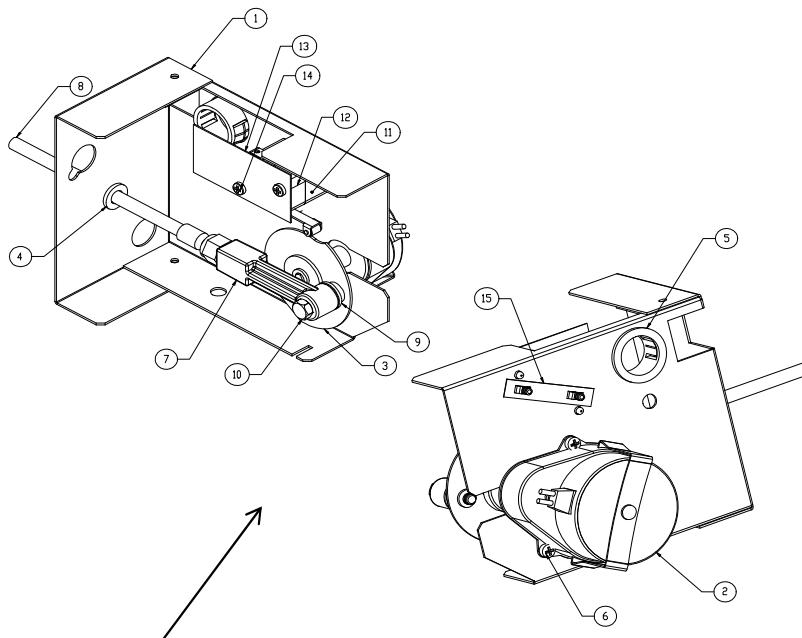

Control Box			
Item #	Model Number		Description
	ICE0726R	ICE0926R	
1	9101083-01	9101083-01	Relay Socket
2	9101084-02	9101084-02	Relay
3	NA	NA	Terminal Board (NA=Not Applicable)
4	9101195-01	9101195-01	ON-OFF-WASH Switch (9101349-01 is NLA)
4	9101139-03	9101139-03	Purge Switch-Prior to SN1407 (1051208-01 is NLA)
5	9101139-03	9101139-03	Purge Switch-From to SN1407 (9101348-01 is NLA)
6	9181003-07	9181003-07	Start Capacitor
7	9181010-12	9181010-12	Compressor Relay
8	9041094-01	9041094-01	Low Pressure Control
9	9101148-01	9101148-01	Timer
10	9101002-06	9101002-06	Contactor
11	9181009-16	9181009-16	Run Capacitor
12	9041098-01	9041098-01	High Temp Safety (Not Shown)
13	9101218-16	9101218-16	Water Pump Cord (Not Shown)

**1051210-XX Reference above for Specific Model Number and Part Number**

- The **1051210-XX** assembly will fit all ICE Models from October 1999 and EC Models.
- Units installed with a double cam switch, either Field installed or Factory installed will require the complete assembly and a potential wiring change as per the New Wiring Diagram included with the assembly.
- Individual component parts are not available for the **1051210-XX** assembly.
- Individual component parts are No Longer Available for previous version of the Harvest Assist Assembly
- Parts for the **2061962-XX** Harvest Assist Assembly are not compatible with **1051210-XX** Harvest Assist Assembly.
- Proper assembly and alignment of the parts is critical to proper operation, this includes cam and probe alignment.