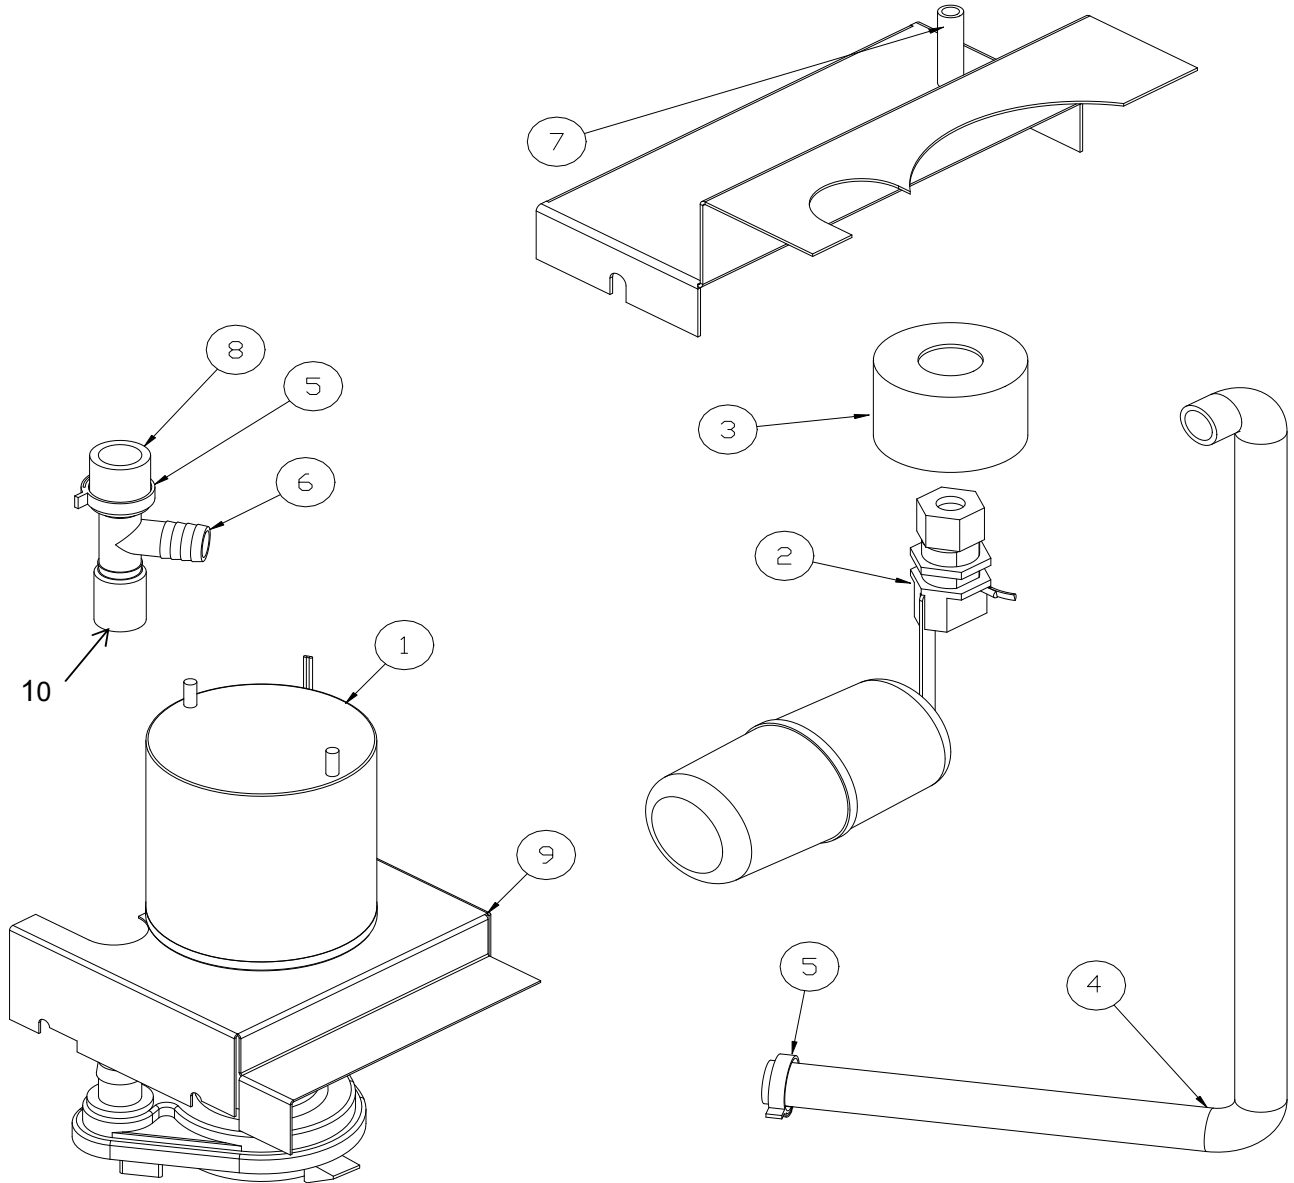

**1051210-XX Reference above for Specific Model Number and Part Number**

- The **1051210-XX** assembly will fit all ICE Models from October 1999 and EC Models.
- Units installed with a double cam switch, either Field installed or Factory installed will require the complete assembly and a potential wiring change as per the New Wiring Diagram included with the assembly.
- Individual component parts are not available for the **1051210-XX** assembly.
- Individual component parts are No Longer Available for previous version of the Harvest Assist Assembly
- Parts for the **2061962-XX** Harvest Assist Assembly are not compatible with **1051210-XX** Harvest Assist Assembly.
- Proper assembly and alignment of the parts is critical to proper operation, this includes cam and probe alignment.

**2061962-02S No Longer Available**

Water Pump/Float			
Item #	Model Number		Description
	ICE0726R	ICE0926R	
1	9161079-03	9161079-03	Water Pump
2	9131111-101	9131111-101	Float Assembly (Includes Fittings)
3	9131026-02	9131026-02	Float Splash Shield
4	9051627-01	9051627-01	Water Pump Tube
5	9021010-04	9021010-04	Plastic Clamp
6	9091024-01	9091024-01	Barbed Tee
7	3032898-26	3032898-26	Water Inlet Tube, 1/4 Inch x 26 Inch
8	9051541-01	9051541-01	Purge Tube, 5/8 Inch ID x 10 inch
9	3013076-01	3013076-01	Water Pump Bracket
10	3051223-02	3051223-02	Pump Tube - T Fitting to Pump
11	3051222-22	3051222-22	Purge Valve to Drain Tube 22" Long (Not Shown)