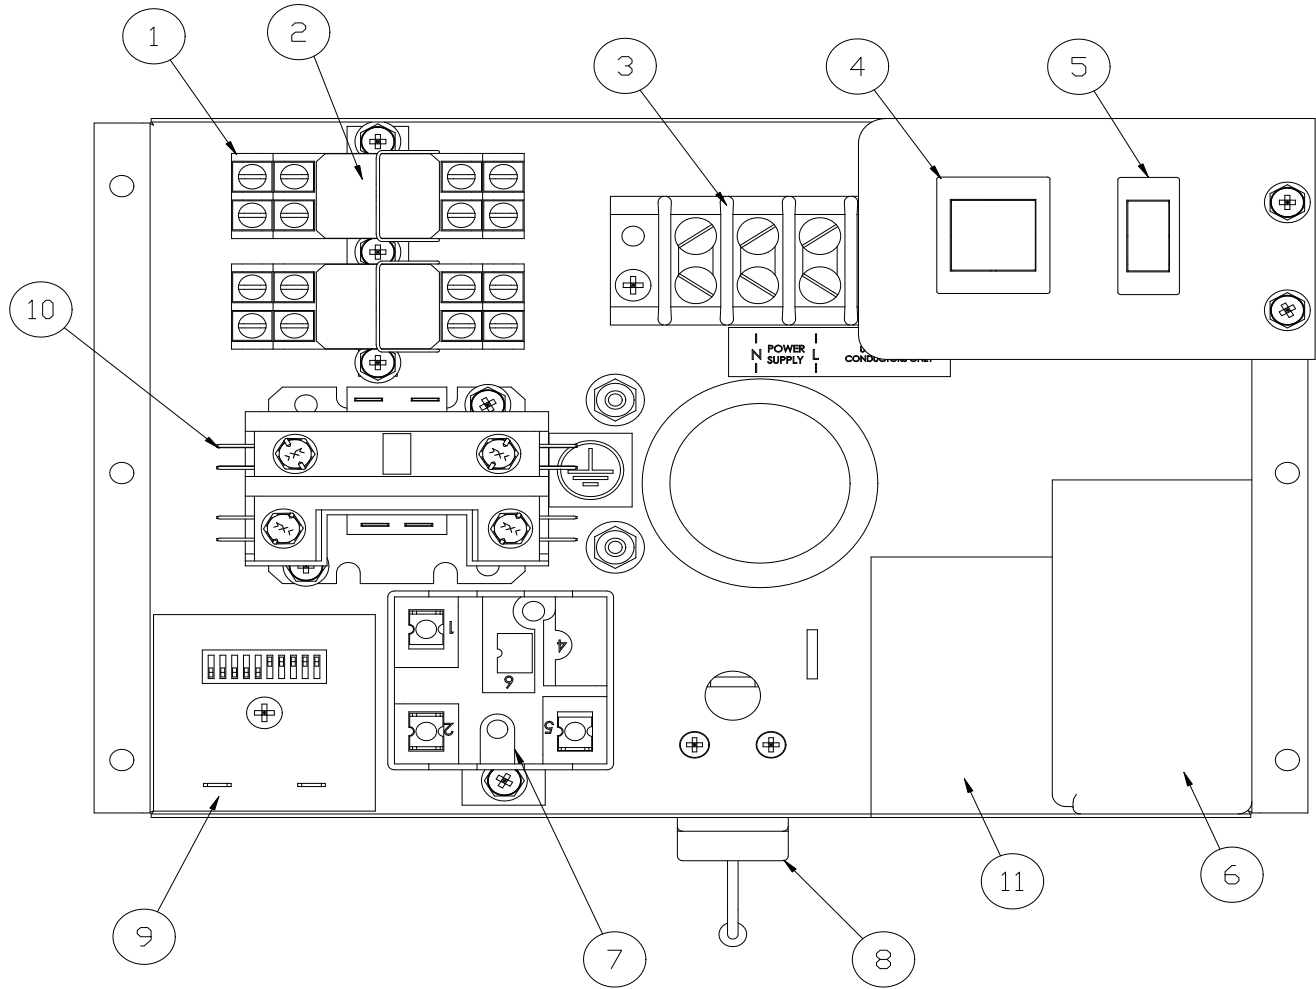

Control Box			
Item #	Model Number		Description
	ICE0726R	ICE0926R	
1	9101083-01	9101083-01	Relay Socket
2	9101084-02	9101084-02	Relay
3	NA	NA	Terminal Board (NA=Not Applicable)
4	9101195-01	9101195-01	ON-OFF-WASH Switch (9101349-01 is NLA)
4	9101139-03	9101139-03	Purge Switch-Prior to SN1407 (1051208-01 is NLA)
5	9101139-03	9101139-03	Purge Switch-From to SN1407 (9101348-01 is NLA)
6	9181003-07	9181003-07	Start Capacitor
7	9181010-12	9181010-12	Compressor Relay
8	9041094-01	9041094-01	Low Pressure Control
9	9101148-01	9101148-01	Timer
10	9101002-06	9101002-06	Contactor
11	9181009-16	9181009-16	Run Capacitor
12	9041098-01	9041098-01	High Temp Safety (Not Shown)
13	9101218-16	9101218-16	Water Pump Cord (Not Shown)

9181139-11	9181140-11	Compressor Kit
9181003-07	9181003-07	Start Capacitor
9181009-16	9181009-16	Run Capacitor
9181010-12	9181010-12	Relay
n/a	n/a	Overload