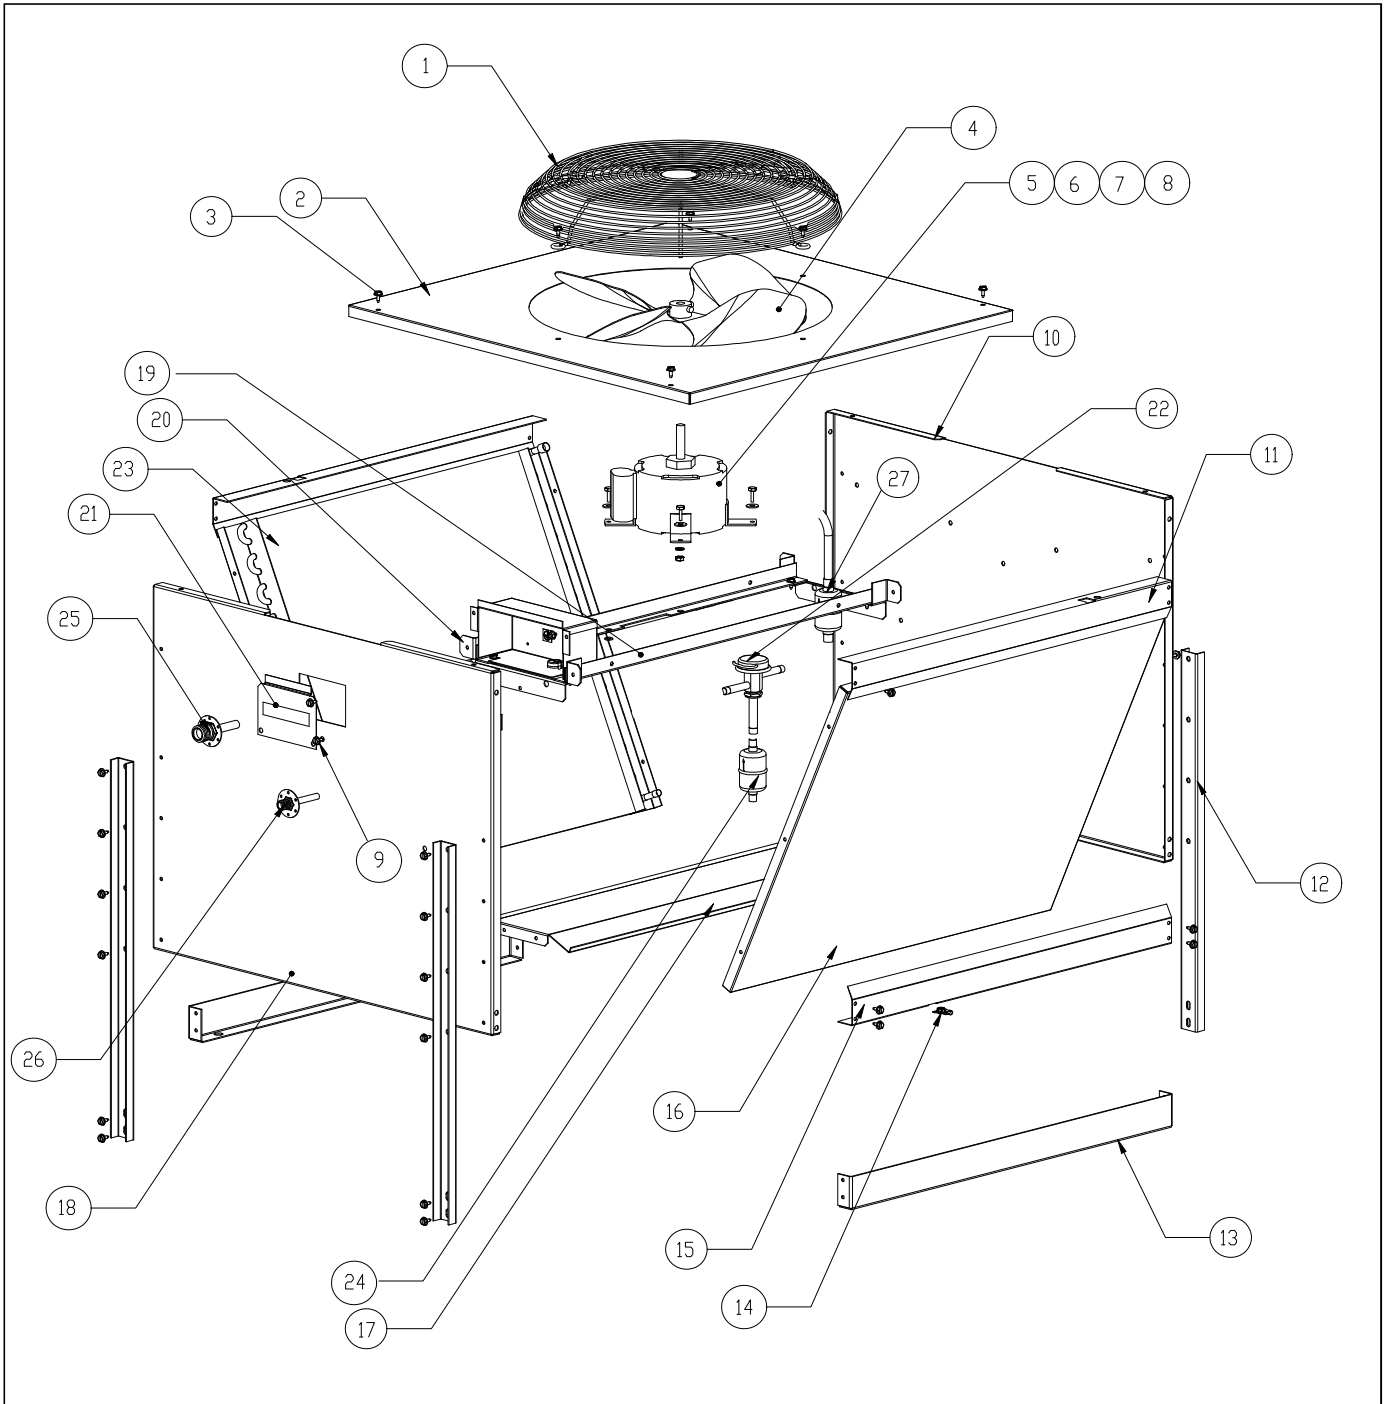

**1051210-XX Reference above for Specific Model Number and Part Number**

- The **1051210-XX** assembly will fit all ICE Models from October 1999 and EC Models.
- Units installed with a double cam switch, either Field installed or Factory installed will require the complete assembly and a potential wiring change as per the New Wiring Diagram included with the assembly.
- Individual component parts are not available for the **1051210-XX** assembly.
- Individual component parts are No Longer Available for previous version of the Harvest Assist Assembly
- Parts for the **2061962-XX** Harvest Assist Assembly are not compatible with **1051210-XX** Harvest Assist Assembly.
- Proper assembly and alignment of the parts is critical to proper operation, this includes cam and probe alignment.

**2061962-02S No Longer Available**

Water Pump/Float			
Item #	Model Number		Description
	ICE0726R	ICE0926R	
1	9161079-03	9161079-03	Water Pump
2	9131111-101	9131111-101	Float Assembly (Includes Fittings)
3	9131026-02	9131026-02	Float Splash Shield
4	9051627-01	9051627-01	Water Pump Tube
5	9021010-04	9021010-04	Plastic Clamp
6	9091024-01	9091024-01	Barbed Tee
7	3032898-26	3032898-26	Water Inlet Tube, 1/4 Inch x 26 Inch
8	9051541-01	9051541-01	Purge Tube, 5/8 Inch ID x 10 inch
9	3013076-01	3013076-01	Water Pump Bracket
10	3051223-02	3051223-02	Pump Tube - T Fitting to Pump
11	3051222-22	3051222-22	Purge Valve to Drain Tube 22" Long (Not Shown)