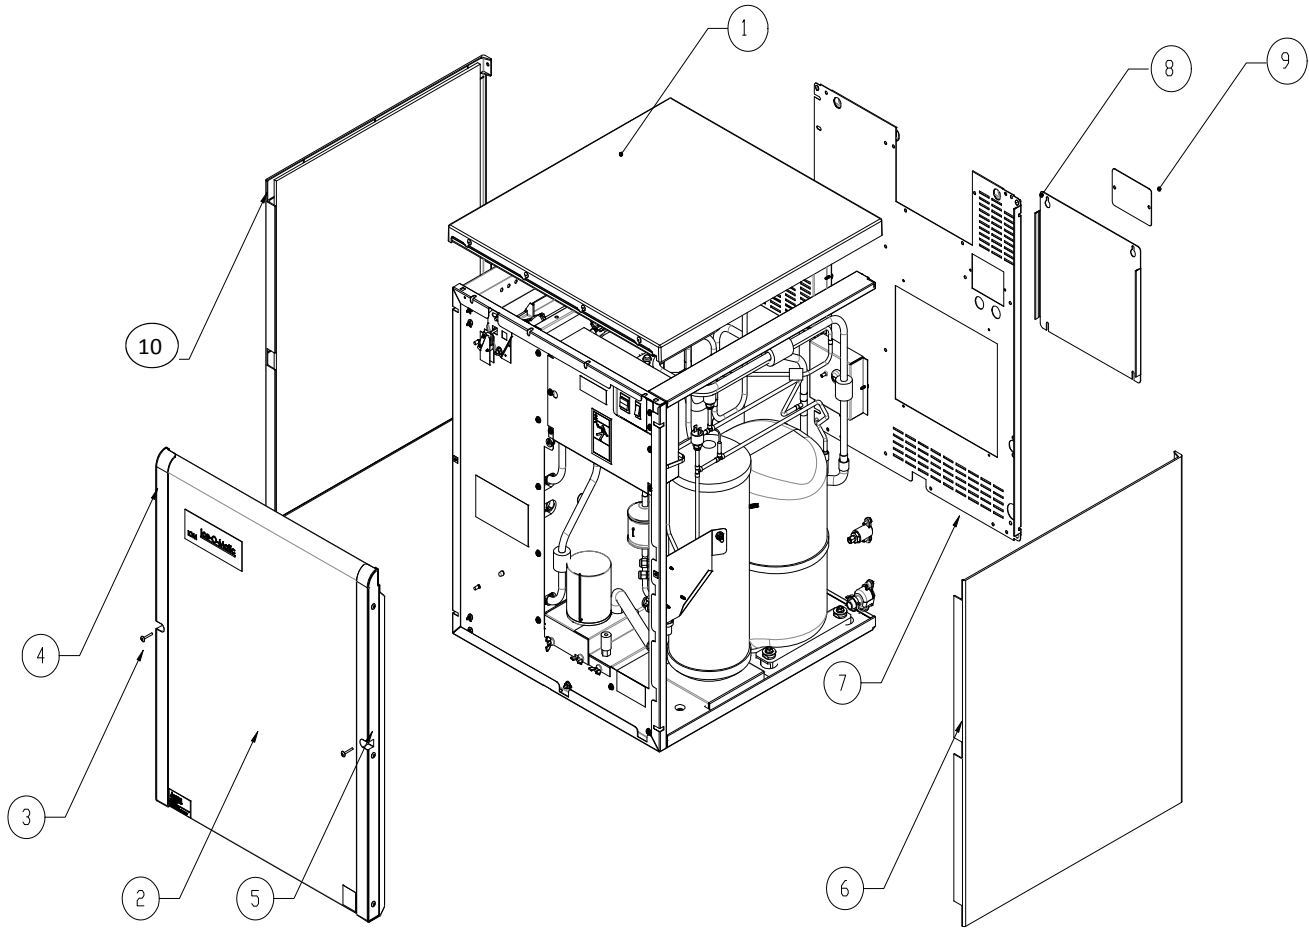

**SERVICE PARTS MANUAL  
ICE SERIES CUBERS  
22 INCH WIDE ICE SERIES CUBERS  
MODEL -ICE0726R and ICE0926 R1-R2**

14-1031

Date 7/24/18

This parts list contains the service parts available for the following icemakers:

ICE0726R  
ICE0926R1-R2

**Check the model number on the data plate and refer to the correct listing for the specific component.**

Check carefully that the correct part is identified and ordered.

Table of Contents	Page 1
Exterior Panels	Page 2
Chassis	Page 3
Refrigeration System	Page 4
Evaporator	Page 5
Control Box and Compressor Components	Page 6
Harvest Assist Components	Page 7
Water Pump/Float	Page 8
VRC Condenser	Page 9

Ice-O-Matic  
11100 East 45th Ave.  
Denver Co. 80239  
800-423-3367

Exterior Panels			
Item #	Model Number		Description
	ICE0726R	ICE0926R	
1	2101431-01S	2101431-01S	Top Panel
2	2031520-01S	2031520-01S	Front Panel
3	9031098-04	9031098-04	Front Panel Screw
4	9051562-03	9051562-03	Front Panel End Cap <b>Left Side</b>
5	9051562-04	9051562-04	Front Panel End Cap <b>Right Side</b>
6	3021969-01	3021969-01	Side Panel
7	2021712-01	2021712-01	Rear Panel
8	3013452-01	3013452-01	Rear Access Panel
9	3013267-01	3013267-01	Junction Box Cover
10	2101466-01S	2101466-01S	Side Panel Assy with Insulation