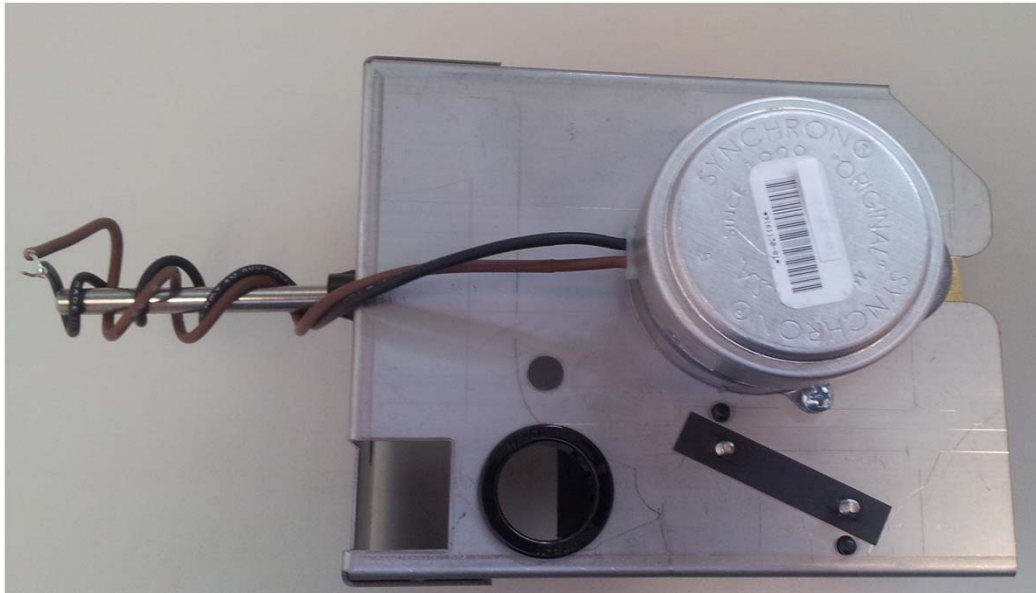

Item #	Model Number		Description
	ICE0726R	ICE0926R	
	1051210-02B	1051210-02B	Complete Assembly
	2061962-02S	2061962-02S	No Longer Available

1051210-XX Reference above for Specific Model Number and Part Number

- •The **1051210-XX** assembly will fit all ICE Models from October 1999 and EC Models.
- •Units installed with a double cam switch, either Field installed or Factory installed will require the complete assembly and a potential wiring change as per the New Wiring Diagram included with the assembly.
- •Individual component parts are not available for the **1051210-XX** assembly.
- •Individual component parts are No Longer Available for previous version of the Harvest Assist Assembly
- •Parts for the **2061962-XX** Harvest Assist Assembly are not compatible with **1051210-XX** Harvest Assist Assembly.
- •Proper assembly and alignment of the parts is critical to proper operation, this includes cam and probe alignment.