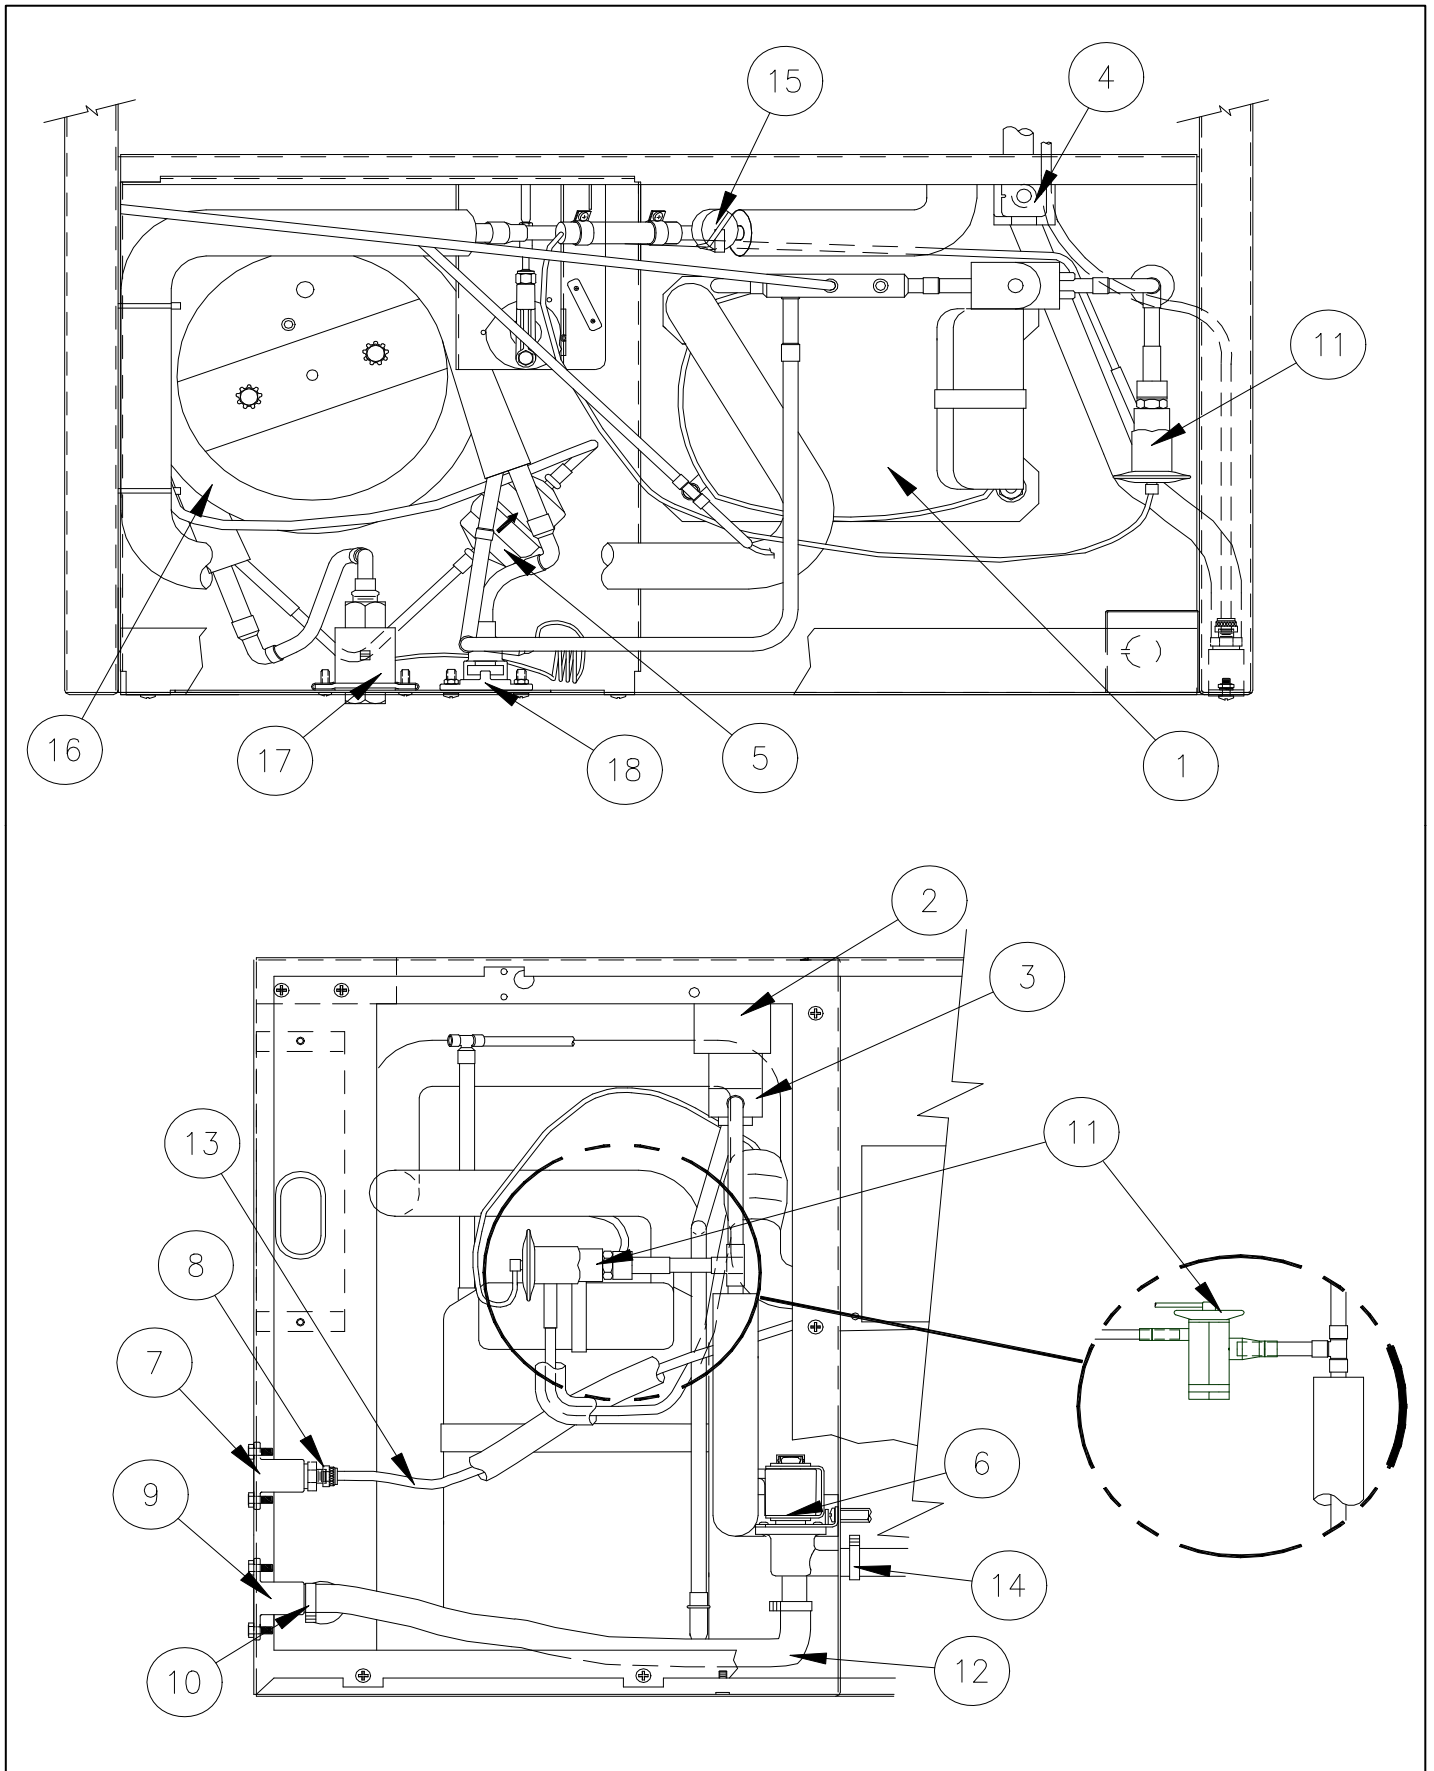

ICE Series Service Parts

Water Cooled

Item		Model Number				Description
No.	ICE0250	ICE0400	ICE0406	ICE0500	ICE0606	
1	9181117-11	9181086-11	9181086-12	9181085-12	9181112-11	Compressor RED=NLA
1	9181121-11					Compressor Beg. Rev 2
2	9151123-03	9151123-03	9151123-04	9151123-03	9151123-04	Hot Gas Valve Coil
3	9151123-01	9151123-01	9151123-01	9151123-01	9151123-01	Hot Gas Valve Body
4	9041104-101A	9041104-101A	9041104-101A	9041104-101A	9041104-101A	Low Pressure Control
5	9151163-01	9151163-01	9151163-01	9151163-01	9151163-01	Filter Drier
6	9041105-01	9041105-01	9041105-02	9041105-01	9041105-02	Purge Valve - 9041086 is NLA
6.1	9041105-101	9041105-101	9041105-101	9041105-101	9041105-101	Purge Valve Mounting Bracket
7	9091074-01	9091074-01	9091074-01	9091074-01	9091074-01	Drop Adapter
8	9091083-01	9091083-01	9091083-01	9091083-01	9091083-01	Water Inlet Fitting
9	9091119-01	9091119-01	9091119-01	9091119-01	9091119-01	Purge Drain Fitting
10	9021010-04	9021010-04	9021010-04	9021010-04	9021010-04	Clamp (9021010-03 is NLA)
11	9151006-21	9151006-08	9151006-08	9151006-08	9151006-08	Expansion Valve NLA
11	9151154-101					Expansion Valve (Beg. Ser. F3)
11		9151149-101	9151149-101	9151149-101		Expansion Valve (Beg. Ser. K1)
11					9151151-101	Expansion Valve (Beg. Ser. B2)
12	9051280-01	9051280-01	9051280-01	9051280-01	9051280-01	Purge Drain Hose
13	6021032-01	6021032-01	6021032-01	6021032-01	6021032-01	Tube (2.17 Ft.)
14	9021010-04	9021010-04	9021010-04	9021010-04	9021010-04	Clamp
15	9041087-03	9041087-03	9041087-03	9041087-03	9041087-03	High Temp Safety
16	9141061-01	9141023-01	9141024-01	9141024-01	9141024-01	Water Condenser
17	9041059-01	9041059-01	9041059-01	9041059-01	9041059-01	Water Valve
18	9091063-02	9091063-02	9091063-02	9091063-02	9091063-02	Drop Adapter 1/2"

Note: When installing a 9041105 Series Purge Valve the 9041105-101 Mounting Bracket is required.

Item		Model Number			Description
No.	ICE0305	ICE0405	ICE0605		
1	9101088-11	9181088-11	9181112-12		Compressor RED=NLA
2	9151123-04	9151123-04	9151123-04		Hot Gas Valve Coil
3	9151123-01	9151123-01	9151123-01		Hot Gas Valve Body
4	9041104-101A	9041104-101A	9041104-101A		Low Pressure Control
5	9151163-01	9151163-01	9151163-01		Filter Drier
6	9041105-02	9041105-02	9041105-02		Purge Valve - 9041086 is NLA
6.1	9041105-101	9041105-101	9041105-101		Purge Valve Mounting Bracket
7	9091074-01	9091074-01	9091074-01		Drop Adapter
8	9091083-01	9091083-01	9091083-01		Water Inlet Fitting
9	9091119-01	9091119-01	9091119-01		Purge Drain Fitting
10	9021010-04	9021010-04	9021010-04		Clamp (9021010-03 is NLA)
11	9151006-16	9151006-08	9151006-08		Expansion Valve NLA
11	9151154-101				Expansion Valve (Beg. Ser. F3)
11		9151149-101			Expansion Valve (Beg. Ser. K1)
11			9151151-101		Expansion Valve (Beg. Ser. B2)
15	9041087-03	9041087-03	9041087-03		High Temp Safety
16	9141061-01	9141024-01	9141024-01		Water Condenser
17	9041059-01	9041059-01	9041059-01		Water Valve
18	9091063-02	9091063-02	9091063-02		Drop Adapter 1/2"

Note: When installing a 9041105 Series Purge Valve the 9041105-101 Mounting Bracket is required.