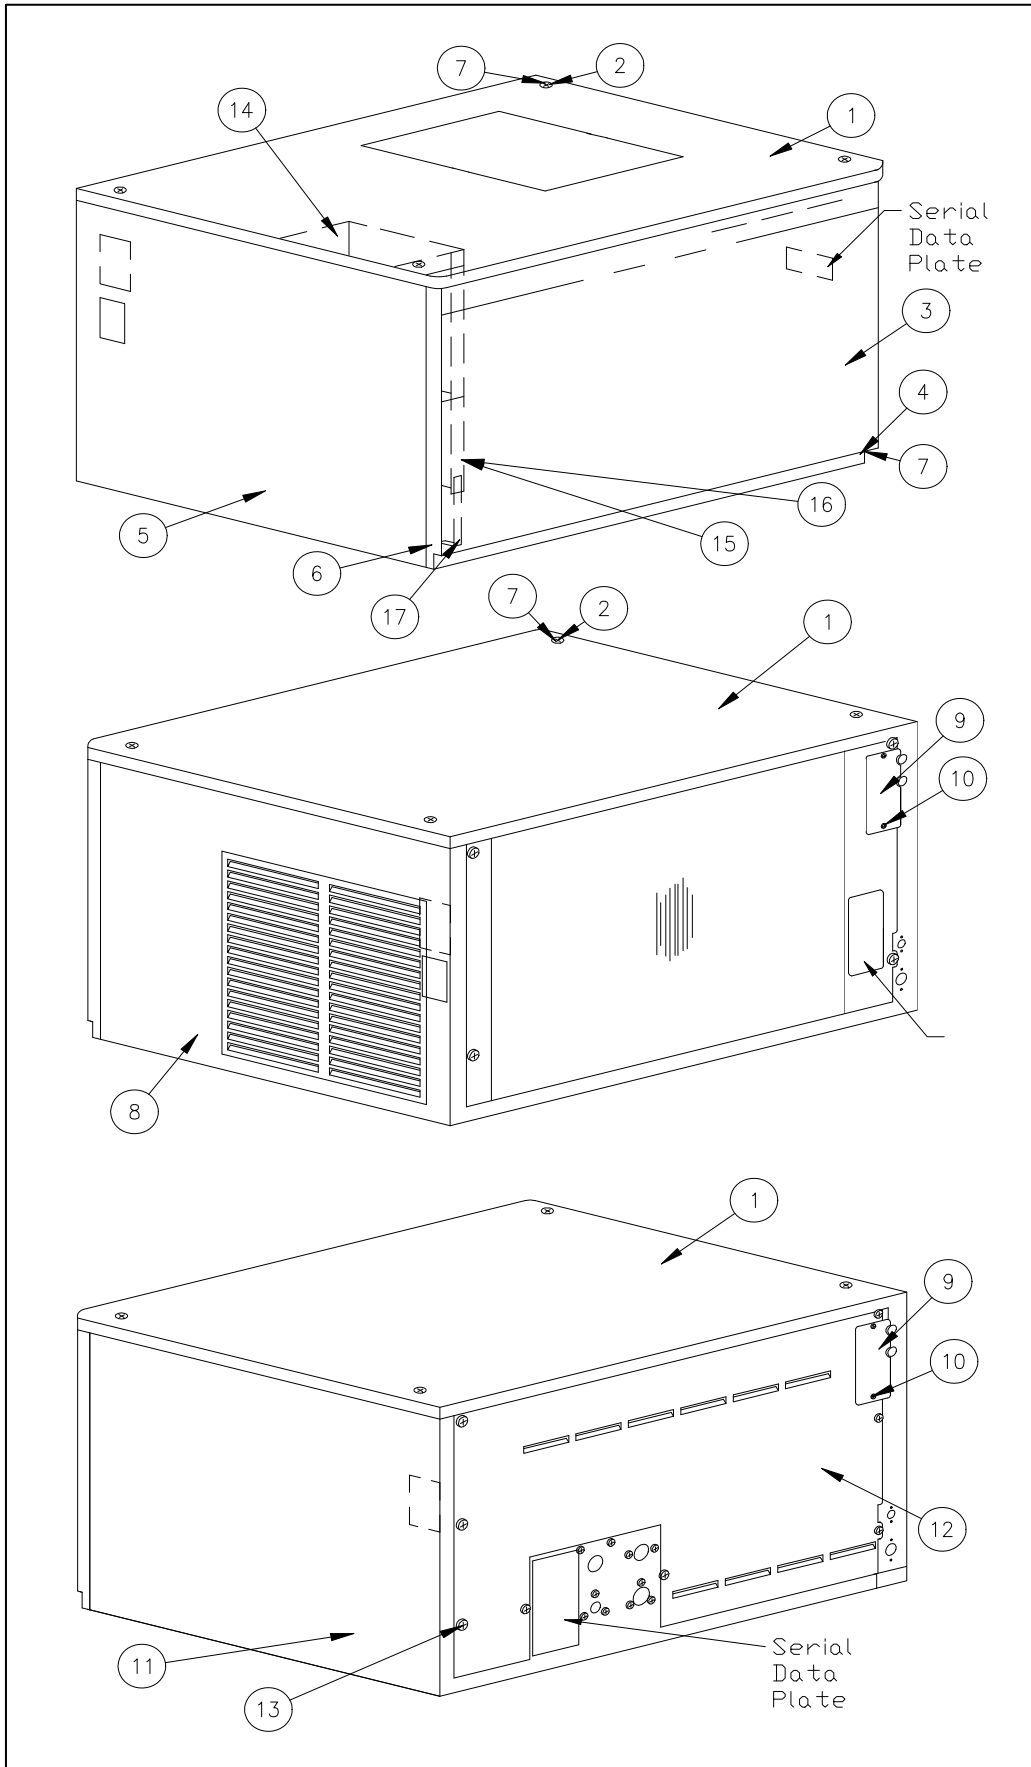

ICE Series Service Parts

Exterior Components

Item No.	Model Number					Description
	ICE0250	ICE0400	ICE0406	ICE0500	ICE0606	
1	2101285-01	2101285-01	2101285-01	2101285-01	2101285-01	*Top Panel NLA
1	2101280-01	2101280-01	2101280-01	2101280-01	2101280-01	*Top Panel-Top Discharge NLA
2	9031098-02	9031098-02	9031098-02	9031098-02	9031098-02	Top Panel Screw
3	2031465-01	2031465-01	2031465-01	2031465-01	2031465-01	*Front Panel NLA
4	9031098-02	9031098-02	9031098-02	9031098-02	9031098-02	Front Panel Screw
5	3021770-01	3021770-01	3021770-01	3021770-01	3021770-01	*LH Side Panel NLA
6	9031046-02	9031046-02	9031046-02	9031046-02	9031046-02	Side Panel Screws
7	9031141-01	9031141-01	9031141-01	9031141-01	9031141-01	Plastic Nut Insert
8	2031468-01	2031468-01	2031468-01	2031468-01	2031468-01	*RH Side Panel-Louvered NLA
9	3012681-01	3012681-01	3012681-01	3012681-01	3012681-01	Junction Box Cover
10	9031046-01	9031046-01	9031046-01	9031046-01	9031046-01	Junction Box Cover Screw
11	3021774-01	3021774-01	3021774-01	3021774-01	3021774-01	*RH Side Panel NLA
12	3021742-01	3021742-01	3021742-01	3021742-01	3021742-01	Rear Panel
13	9031046-01	9031046-01	9031046-01	9031046-01	9031046-01	Rear Panel Screw
14	3012905-01	3012905-01	3012905-01	3012905-01	3012905-01	Control Box Top Cover
15	3012904-01	3012904-01	3012904-01	3012904-01	3012904-01	Control Box Side Cover
16	9031046-01	9031046-01	9031046-01	9031046-01	9031046-01	Control Box Screws
17	3012893-01	3012893-01	3012893-01	3012893-01	3012893-01	Water Trough Support

Item No.	Model Number			Description
	ICE0305	ICE0405	ICE0605	
1	2101285-01	2101285-01	2101285-01	*Top Panel NLA
1	2101280-01	2101280-01	2101280-01	*Top Panel-Top Air NLA
2	9031098-02	9031098-02	9031098-02	Top Panel Screw
3	2031465-01	2031465-01	2031465-01	*Front Panel NLA
4	9031098-02	9031098-02	9031098-02	Front Panel Screw
5	3021770-01	3021770-01	3021770-01	*LH Side Panel NLA
6	9031046-02	9031046-02	9031046-02	Side Panel Screws
7	9031141-01	9031141-01	9031141-01	Plastic Nut Insert
8	2031468-01	2031468-01	2031468-01	*RH Panel-Louvered NLA
9	3012681-01	3012681-01	3012681-01	Junction Box Cover
10	9031046-01	9031046-01	9031046-01	Junction Box Cover Screw
11	3021774-01	3021774-01	3021774-01	*RH Side Panel NLA
12	3021742-01	3021742-01	3021742-01	Rear Panel
13	9031046-01	9031046-01	9031046-01	Rear Panel Screw
14	3012905-01	3012905-01	3012905-01	Control Box Top Cover
15	3012904-01	3012904-01	3012904-01	Control Box Side Cover
16	9031046-01	9031046-01	9031046-01	Control Box Screws
17	3012893-01	3012893-01	3012893-01	Water Trough Support

*Note: Cabinet Panels are NO LONGER AVAILABLE