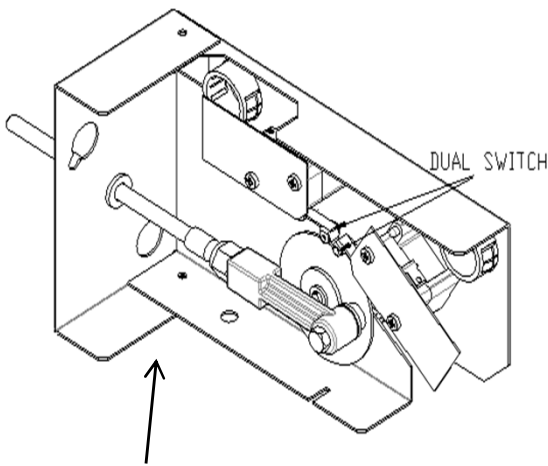

ICE Series Service Parts

Harvest Assist Assembly

Reference the Model Numbers below for the specific Harvest Assist Assembly

Item No.	Model Number					Description
	ICE0250	ICE0400	ICE0406	ICE0500	ICE0606	
1	1051210-01B	1051210-01B	1051210-02B	1051210-01B	1051210-02B	Complete Assembly
	2061962-01S	2061962-01S	2061962-02S	2061962-01S	2061962-02S	No Longer Available

Item No.	ICE0305	ICE0405	ICE0605	Description		
	1	1051210-02B	1051210-02B		1051210-02B	Complete Assembly
	2061962-02S	2061962-02S	2061962-02S	No Longer Available		

1051210-XXA are only supplied as complete assemblies, individual components are not available.

Please reference the above Model Numbers to insure the correct assembly is supplied

THE DUAL CAM SWITCH HARVEST ASSIST ASSEMBLIES ARE NO LONGER AVAILABLE

1051199-01	No Longer Available
1051200-01	No Longer Available
1051201-01	No Longer Available
1051202-01	No Longer Available
1051207-01	No Longer Available