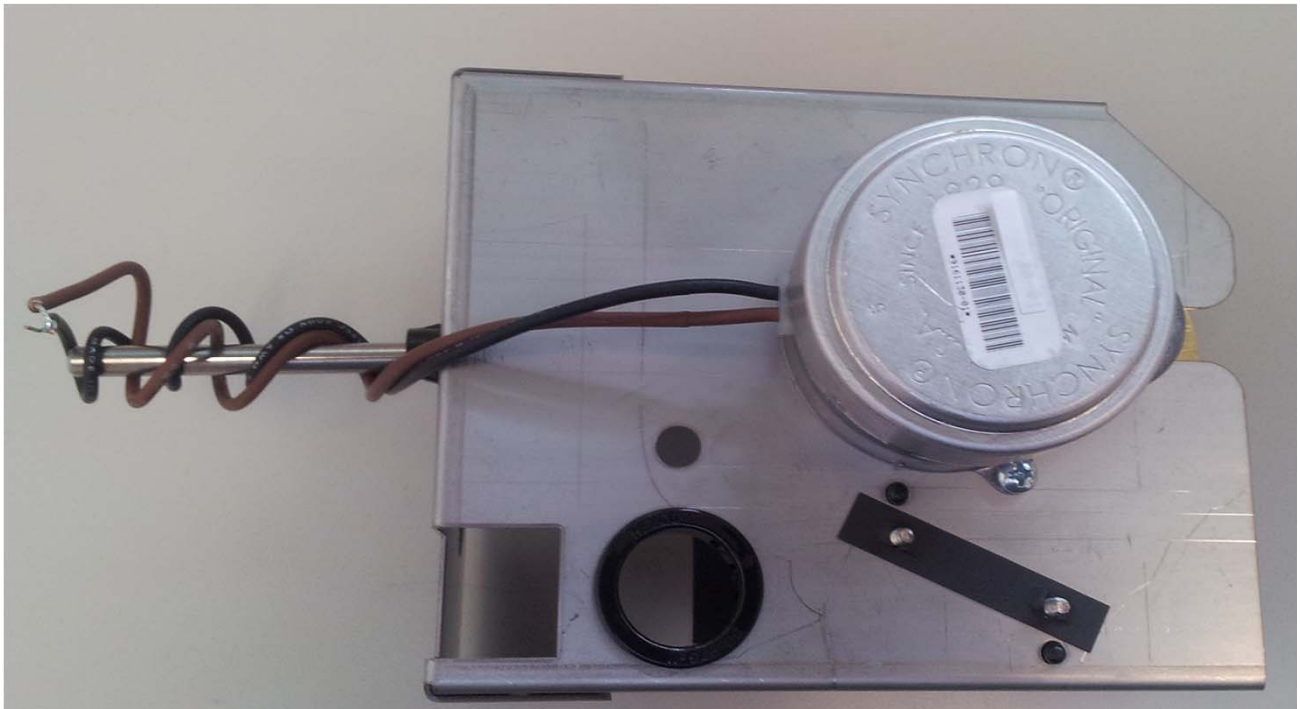

1051210-XXA Reference Page 15 for Specific Model Number and Part Number

- •The **1051210-XXA** assembly will fit all ICE Models from October 1999 and EC Models.
- •Units installed with a double cam switch, either Field installed or Factory installed will require the complete assembly and a potential wiring change as per the New Wiring Diagram included with the assembly.
- •Individual component parts are not available for the **1051210-XXA** assembly.
- •Individual component parts are No Longer Available for previous version of the Harvest Assist Assembly
- •Parts for the **2061962-XX** Harvest Assist Assembly are not compatible with **1051210-XXA** Harvest Assist Assembly.
- •Proper assembly and alignment of the parts is critical to proper operation, this includes cam and probe alignment.