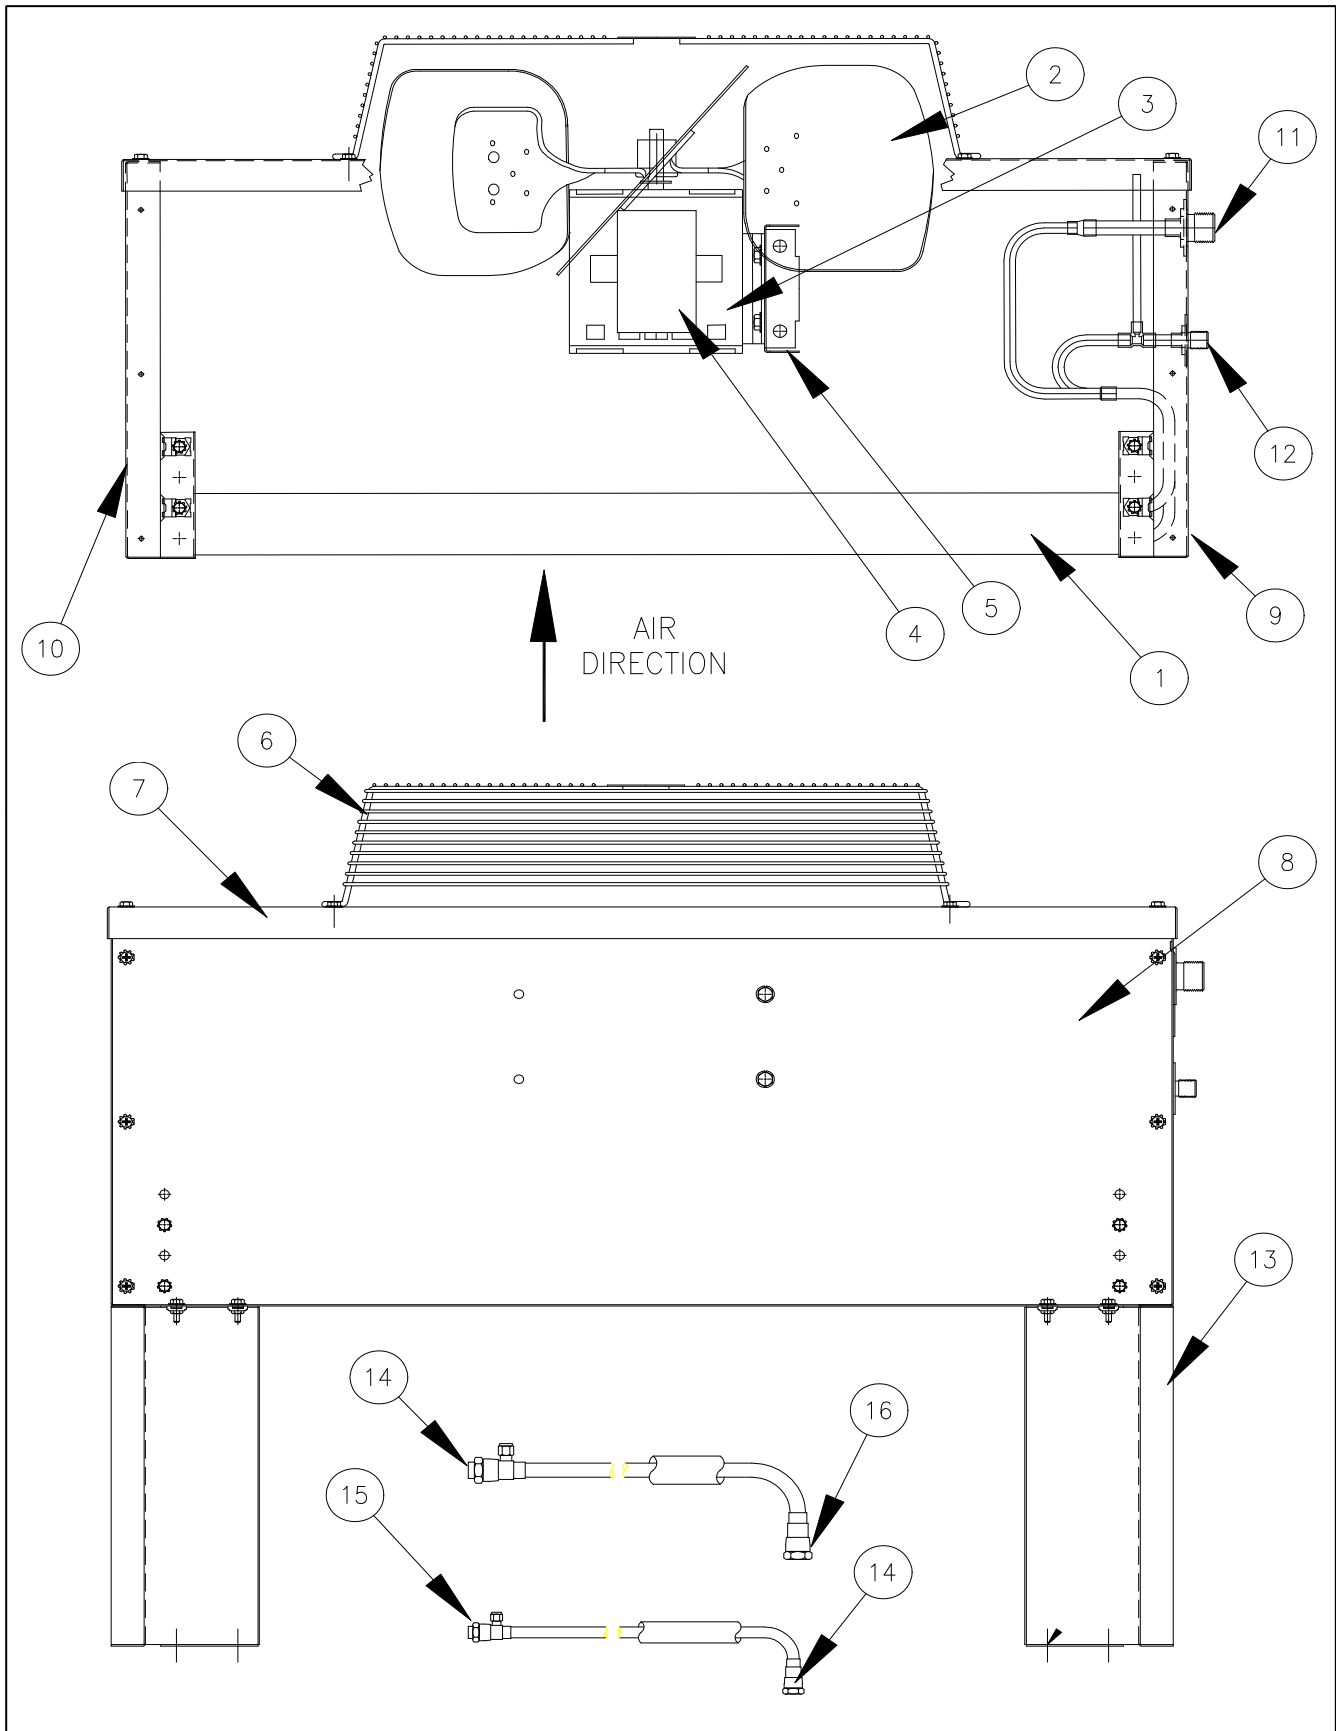

ICE Series Service Parts

Remote Condenser

Item		Model Number			Description
No.	ICE0605		ICE0500	ICE0606	
	ERC1062		ERC1002	ERC1062	
1	9141108-01		9141108-01	9141108-01	Condenser-Obsolete
2	9131357-01		9131357-01	9131357-01	Fan Blade-Obsolete
3	9161110-02		9161110-01	9161110-02	Fan Motor NLA-NR
4	9161110-92		9161110-91	9161110-92	Capacitor NLA-NR
5	3012802-01		3012802-01	3012802-01	Fan Motor Brace
6	9131356-01		9131356-01	9131356-01	Fan Guard
7	3012806-01		3012806-01	3012806-01	Top Panel
8	3012793-01		3012793-01	3012793-01	Side Panel
9	3012804-01		3012804-01	3012804-01	Front Panel
10	3012805-01		3012805-01	3012805-01	Rear Panel
11	9091001-07		9091001-07	9091001-07	Coupling Half-Bulkhead-1/2"
12	9091001-01		9091001-01	9091001-01	Coupling Half-Bulkhead-3/8"
13	3012795-01		3012795-01	3012795-01	Mounting Leg-Obsolete
14	9091001-10		9091001-10	9091001-10	Lineset Fitting with Port 1/2"
15	9091001-04		9091001-04	9091001-04	Lineset Fitting with Port 3/8"
16	9091001-08		9091001-08	9091001-08	Lineset Fitting without Port 1/2"
17	9091001-02		9091001-02	9091001-02	Lineset Fitting without Port 3/8"

NAL-NR=No Longer Available-No Replacement