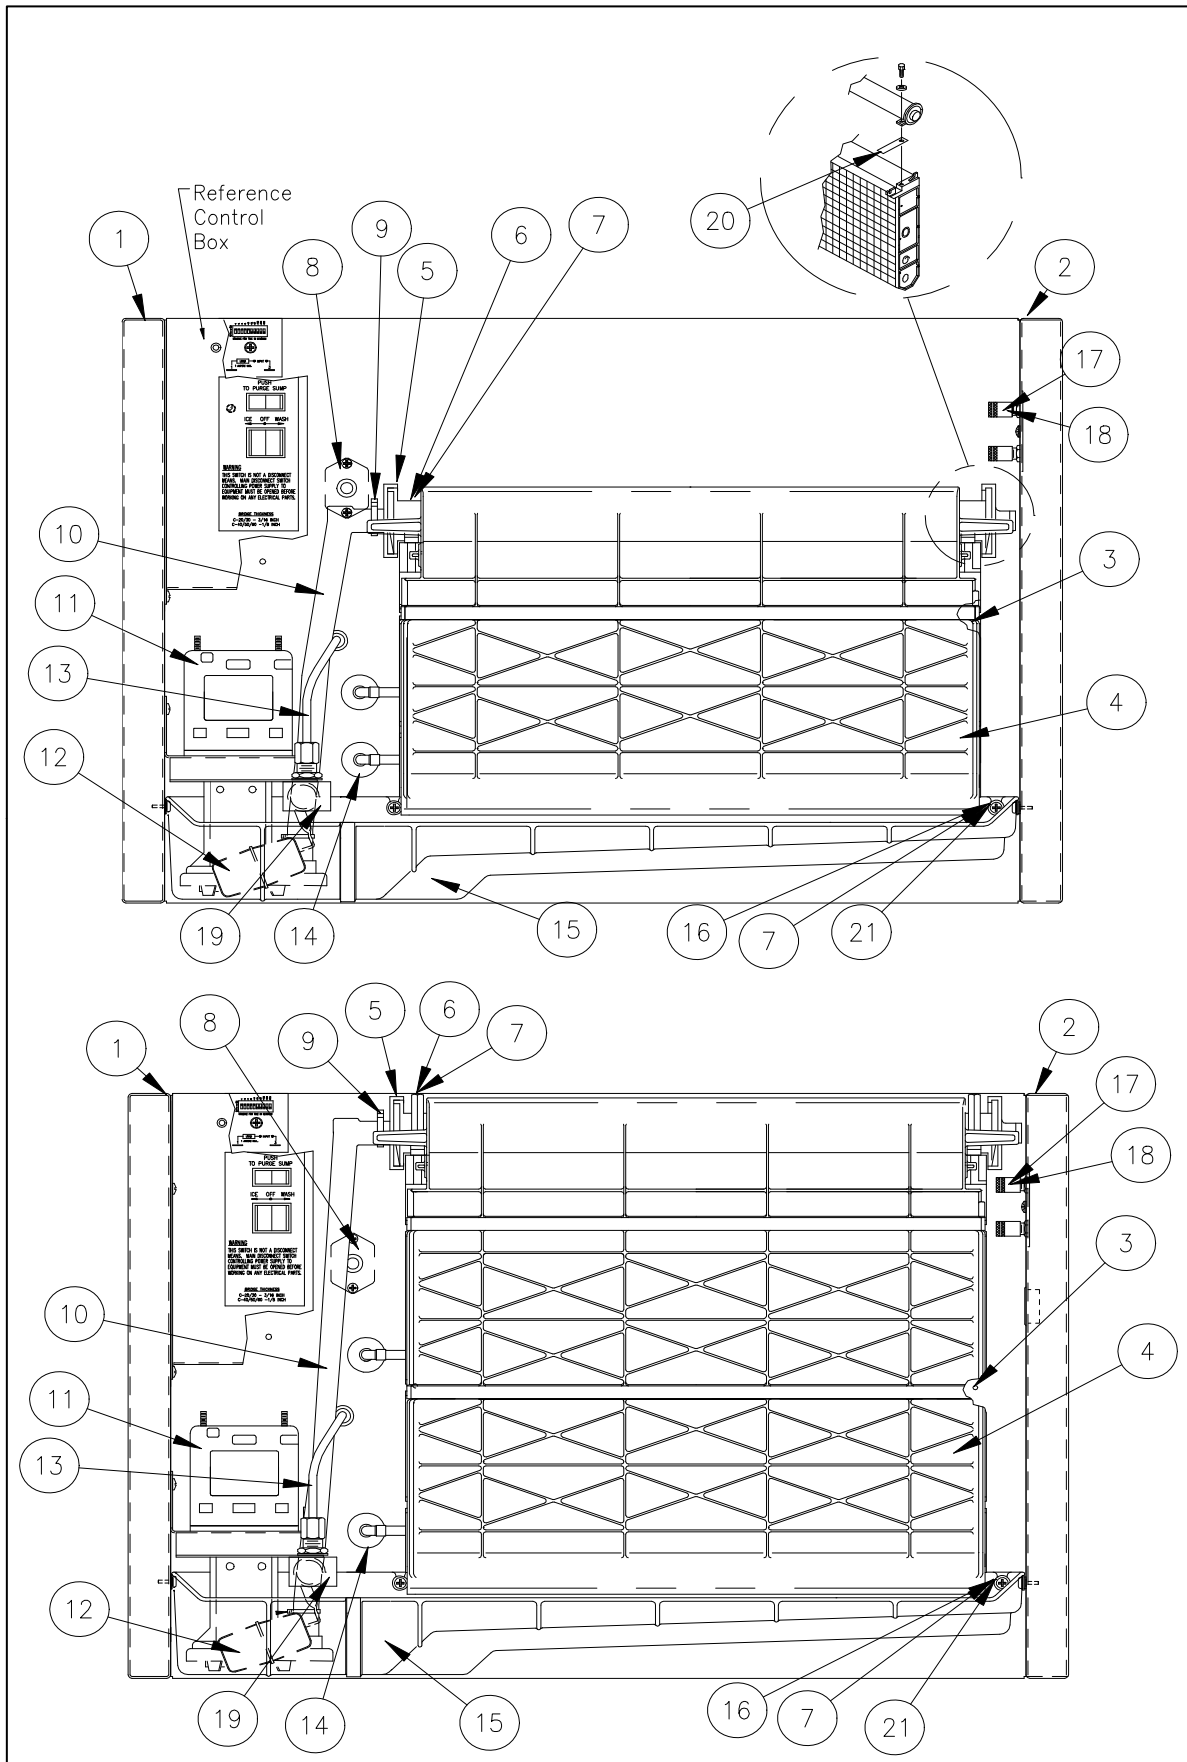

***Note: Cabinet Panels are NO LONGER AVAILABLE**

ICE Series Service Parts

Front Interior

Item		Model Number				Description
No.	ICE0250	ICE0400	ICE0406	ICE0500	ICE0606	
1	2021524-01	2021524-01	2021524-01	2021524-01	2021524-01	Left Hand Frame Panel
2	2021523-01	2021523-01	2021523-01	2021523-01	2021523-01	Right Hand Frame Panel
3	2051156-81A	2051148-81A	2051148-81A	2051148-81A	2051148-81A	Evaporator-Full Cube
	2051156-82A	2051148-82A	2051148-82A	2051148-82A	2051148-82A	Evaporator-Half Cube
4	9051154-07	9051154-08	9051154-08	9051154-08	9051154-08	Evaporator Splash Curtain
5	2041338-01	2041338-01	2041338-01	2041338-01	2041338-01	Water Distribution Tube
6	9031122-01	9031122-01	9031122-01	9031122-01	9031122-01	Thumb Screw
7	9031004-19	9031004-19	9031004-19	9031004-19	9031004-19	Rubber Washer
8	9041111-01	9041111-01	9041111-01	9041111-01	9041111-01	High Pressure Control,9041051-04 Obs
9	9021010-04	9021010-04	9021010-04	9021010-04	9021010-04	Clamp
10	9051142-02	9051142-01	9051142-01	9051142-01	9051142-01	Water Pump Tube
11	9161076-01	9161076-01	9161076-02	9161076-01	9161076-02	Water Pump
	3012509-01	3012509-01	3012509-01	3012509-01	3012509-01	Water Pump Bracket
12	9131111-101	9131111-101	9131111-101	9131111-101	9131111-101	Float, Includes Fittings
13	6021032-01	6021032-01	6021032-01	6021032-01	6021032-01	Water Float Tube (26")
14	9051001-09	9051001-09	9051001-09	9051001-09	9051001-09	Snap Bushing
15	9051537-01	9051537-01	9051537-01	9051537-01	9051537-01	Water Return Trough
16	9031046-24	9031046-24	9031046-24	9031046-24	9031046-24	Water Return Trough Screw
17	9091086-02	9091086-02	9091086-02	9091086-02	9091086-02	Valve Core
18	9091086-03	9091086-03	9091086-03	9091086-03	9091086-03	Valve Cap
19	9131026-02	9131026-02	9131026-02	9131026-02	9131026-02	Caplug
20	3012747-01	N/A	N/A	N/A	N/A	Bracket Curtain Stopper
21	9031141-01	9031141-01	9031141-01	9031141-01	9031141-01	Plastic Nut Insert