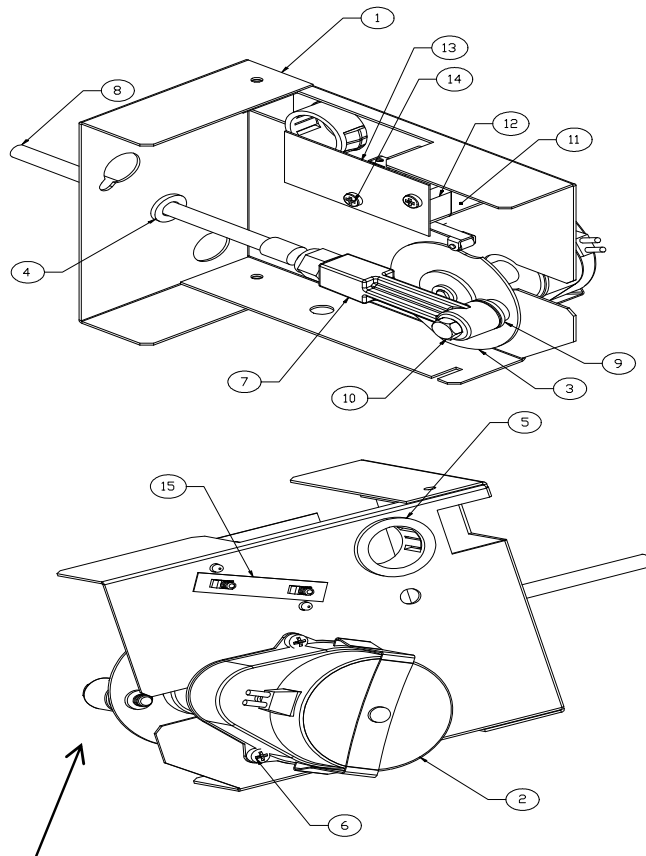

ICE Series Service Parts

Harvest Assist Assembly

Reference the Model Numbers below for the specific Harvest Assist Assembly

Item No.	Model Number					Description
	ICE0250	ICE0400	ICE0406	ICE0500	ICE0606	
1	1051210-01B	1051210-01B	1051210-02B	1051210-01B	1051210-02B	Complete Assembly
	2061962-01S	2061962-01S	2061962-02S	2061962-01S	2061962-02S	No Longer Available

Please reference the above Model Numbers to insure the correct assembly is supplied

THE DUAL CAM SWITCH HARVEST ASSIST ASSEMBLIES ARE NO LONGER AVAILABLE

1051199-01	No Longer Available
1051200-01	No Longer Available
1051201-01	No Longer Available
1051202-01	No Longer Available
1051207-01	No Longer Available