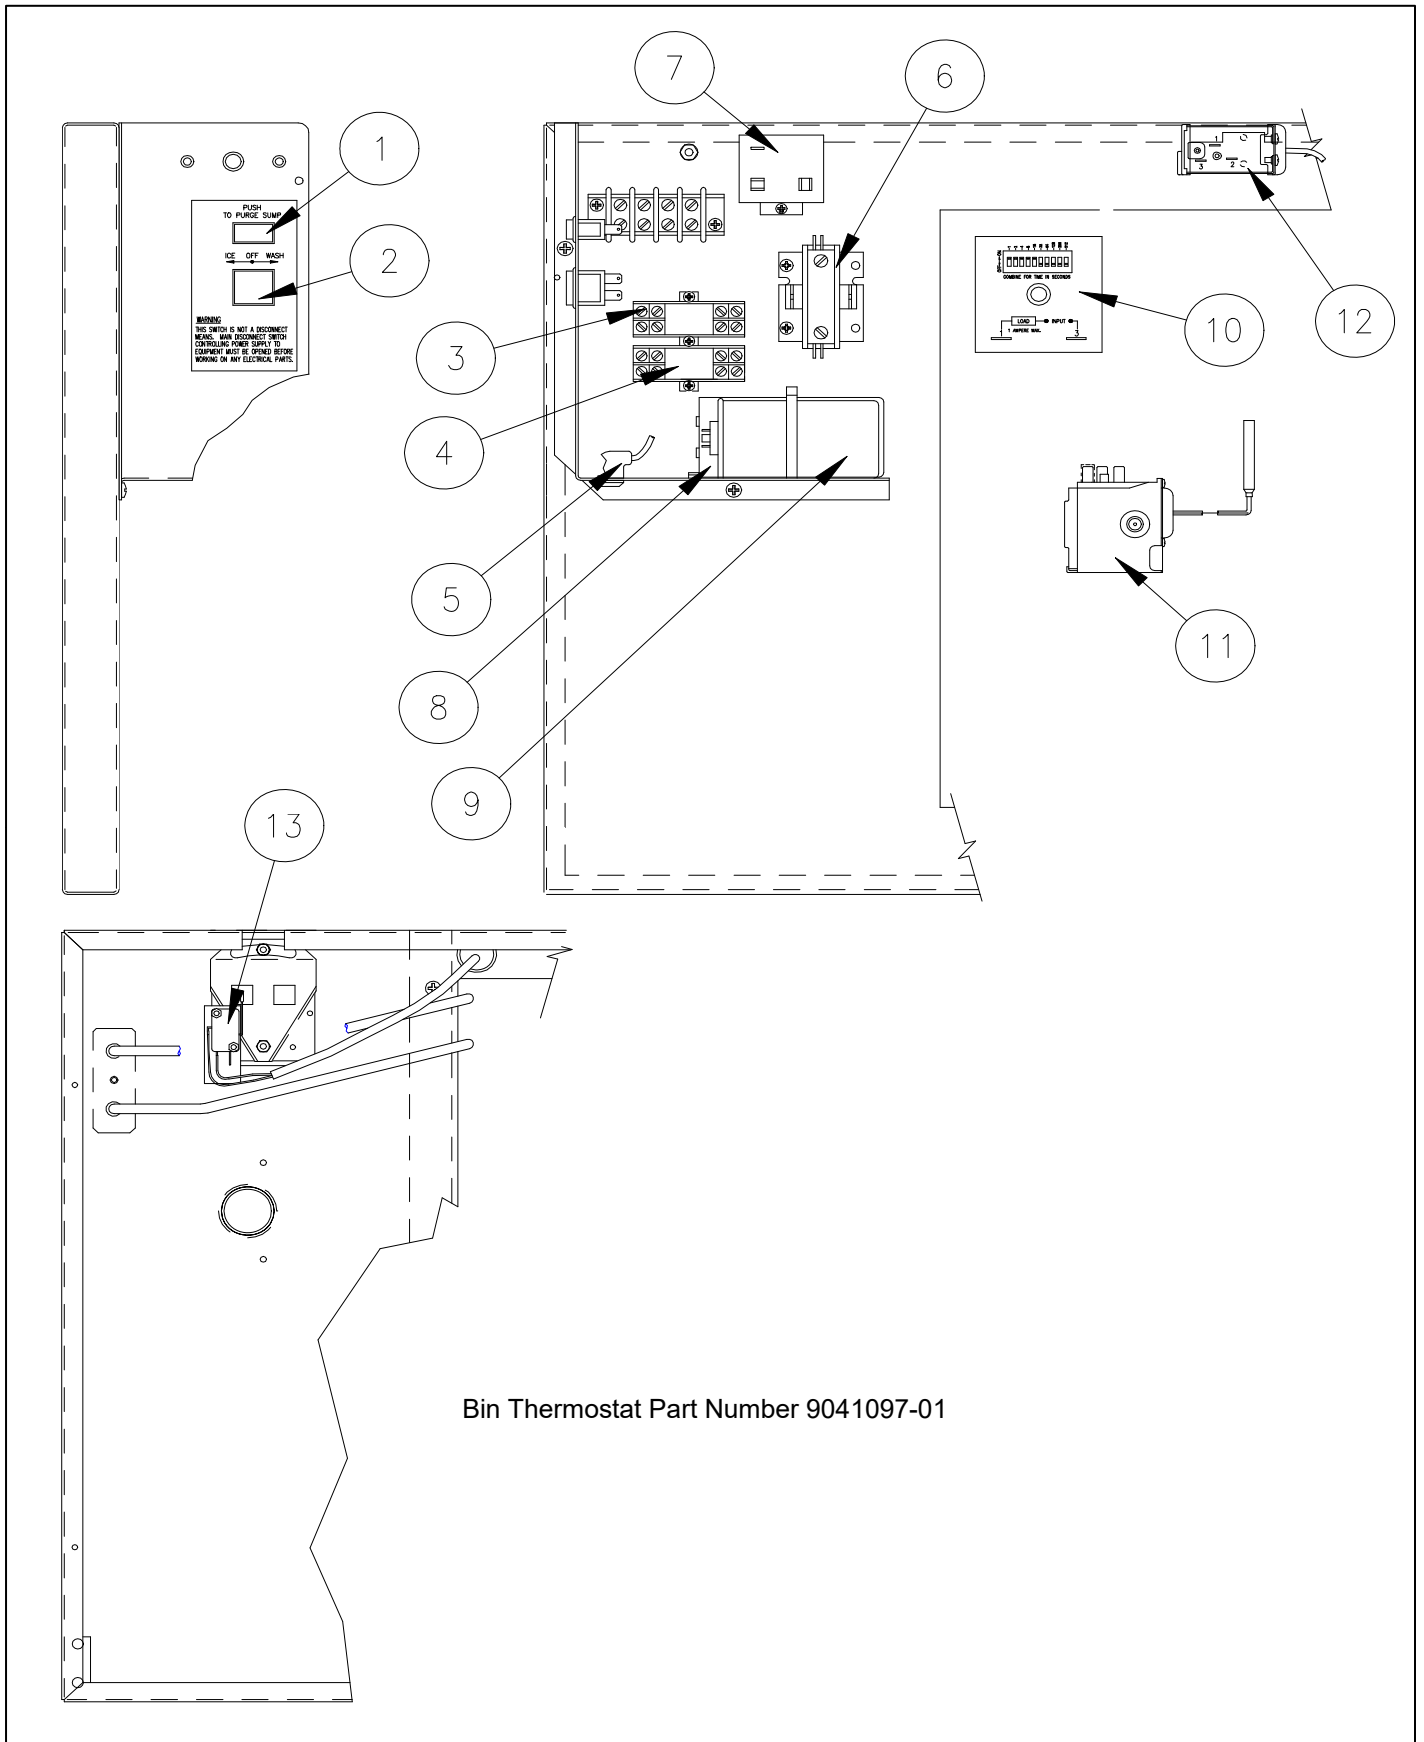

Item	Model Number					Description
No.	ICE0250	ICE0400	ICE0406	ICE0500	ICE0606	
1	9101139-03	9101139-03	9101139-03	9101139-03	9101139-03	Purge Switch 1051208-01 is NLA
2	9101195-01	9101195-01	9101195-01	9101195-01	9101195-01	ON-OFF-WASH Switch*
3	9101083-01	9101083-01	9101083-01	9101083-01	9101083-01	Relay Socket
4	9101084-01	9101084-01	9101084-02	9101084-01	9101084-02	Relay
5	9101218-12	9101218-12	9101218-12	9101218-12	9101218-12	Water Pump Cord
6	9101002-07	9101002-03	9101002-04	9101002-03	9101002-04	Contactator
7	9181004-27	9181010-14	9181004-07	9181010-12	9181010-12	Compressor Start Relay
8	9181003-39	9181003-17	9181003-05	9181003-26	9181003-26	Start Capacitor
9	N/A	N/A	N/A	9181009-17	9181009-11	Run Capacitor
10	9101148-01	9101148-01	9101148-01	9101148-01	9101148-01	Timer
11	9041104-101A	9041104-101A	9041104-101A	9041104-101A	9041104-101A	Low Pressure Timer Initiate
12	N/A	N/A	N/A	9041092-02	9041092-02	Pump Down Control**
13	9101124-02	9101124-02	9101124-02	9101124-02	9101124-02	Bin Switch

Note* 9101349-01 ON-OFF-WASH switch is NLA

Note** 9041040-01 is NLA, replace by 9041092-02

Item	Model Number			Description
No.	ICE0305	ICE0405	ICE0605	
1	9101139-03	9101139-03	9101139-03	Purge Switch 1051208-01 is NLA
2	9101195-01	9101195-01	9101195-01	ON-OFF-WASH Switch*
3	9101083-01	9101083-01	9101083-01	Relay Socket
4	9101084-02	9101084-02	9101084-02	Relay
5	9101218-12	9101218-12	9101218-12	Water Pump Cord
6	9101002-04	9101002-04	9101002-04	Contactator
7	9181004-04	9181004-04	9181010-10	Compressor Start Relay
8	9181003-08	9181003-08	9181003-33	Start Capacitor
9	N/A	N/A	9181009-11	Run Capacitor
10	9101148-01	9101148-01	9101148-01	Timer
11	9041104-101A	9041104-101A	9041104-101A	Low Pressure Timer Initiate
12	N/A	N/A	9041092-02	Pump Down Control**
13	9101124-02	9101124-02	9101124-02	Bin Switch

Note* 9101349-01 ON-OFF-WASH switch is NLA

Note** 9041040-01 is NLA, replace by 9041092-02

Compressor Components **RED=NLA-No Replacement**

Model Number					Description
ICE0250	ICE0400	ICE0406	ICE0500	ICE0606	
9181121-11	9181086-11	9181086-12	9181085-12	9181112-11	Compressor
9181005-37	9181005-12	9181005-26	9181005-22	Internal	Overload
9181004-27	9181010-14	9181004-07	9181010-12	9181010-12	Relay
9181003-39	9181003-17	9181003-05	9181003-26	9181003-26	Start Capacitor
N/A	N/A	N/A	9181009-17	9181009-11	Run Capacitor

Model Number			Description
ICE0305	ICE0405	ICE0605	
9181088-11	9181088-11	9181112-12	Compressor
9181005-26	9181005-26	Internal	Overload
9181004-04	9181004-04	9181010-10	Relay
9181003-08	9181003-08	9181003-33	Start Capacitor
N/A	N/A	9181009-11	Run Capacitor