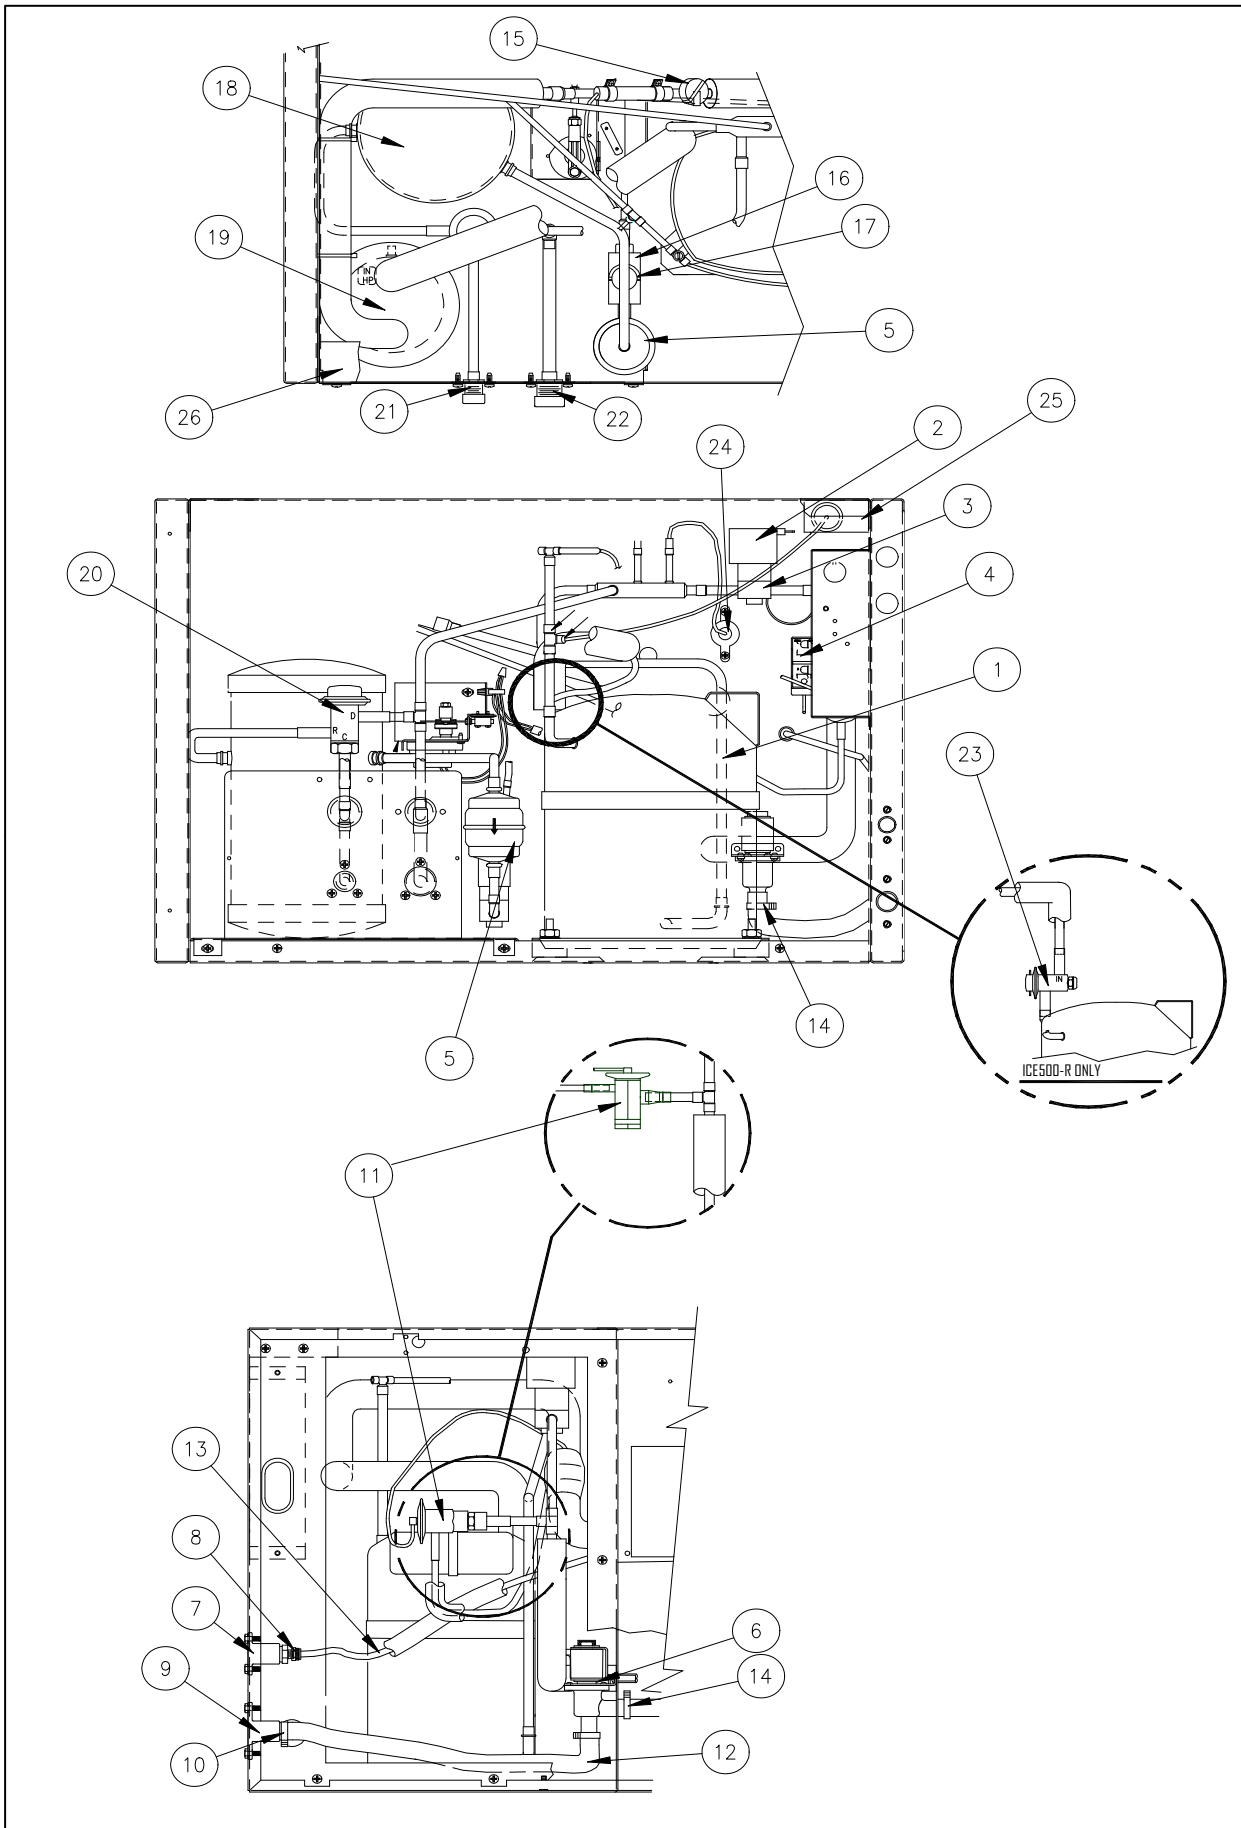

Item		Model Number			Description
No.	ICE0500	ICE0605	ICE0606		
1	9181085-12	9181112-12	9181112-11	Compressor RED=NLA	
2	9151123-03	9151123-04	9151123-04	Hot Gas Valve Coil	
3	9151123-01	9151123-01	9151123-01	Hot Gas Valve Body	
4	9041104-101A	9041104-101A	9041104-101A	Low Pressure Control	
5	9151163-03	9151163-03	9151163-03	Filter Drier	
6	9041105-01	9041105-02	9041105-02	Purge Valve - 9041086 is NLA	
6.1	9041105-101	9041105-101	9041105-101	Purge Valve Mounting Bracket	
7	9091074-01	9091074-01	9091074-01	Drop Adapter	
8	9091083-01	9091083-01	9091083-01	Water Inlet Fitting	
9	9091140-01	9091140-01	9091140-01	Purge Drain Fitting	
10	9021010-04	9021010-04	9021010-04	Clamp (9021010-03 is NLA)	
11	9151006-08	9151006-08	9151006-08	Expansion Valve NLA	
11	9151149-101			Expansion Valve (Beg. Ser. K1)	
11		9151151-101	9151151-101	Expansion Valve (Beg. Ser. B2)	
12	9051280-01	9051280-01	9051280-01	Purge Drain Hose	
13	6021032-01	6021032-01	6021032-01	Tube (2.17 Ft.)	
14	9021010-04	9021010-04	9021010-04	Clamp	
15	9041087-03	9041087-03	9041087-03	High Temp Safety	
16	9151123-02	9151123-02	9151123-02	Liquid Line Solenoid Body	
17	9151123-03	9151123-04	9151123-04	Liquid Line Solenoid Coil	
18	9151074-01	9151074-01	9151074-01	Receiver	
19	2091197-01	N/A	N/A	Accumulator	
20	9151027-04	9151027-04	9151027-04	Mixing Valve	
21	9091001-11	9091001-11	9091001-11	Remote Fitting 3/8"	
22	9091001-12	9091001-12	9091001-12	Remote Fitting 1/2"	
23	9151146-01	N/A	N/A	CPR Valve (9151086-01 is NLA)	
24	9041111-01	9041111-01	9041111-01	High Pressure Control 9041051-04 is Obs.	
25	9041092-02	9041092-02	9041092-02	Pump Down Control (9041040-01 is NLA)	
26	3012724-01	3012724-01	3012724-01	Rear Brace	

Note: When installing a 9041105 Series Purge Valve the 9041105-101 Mounting Bracket is required.