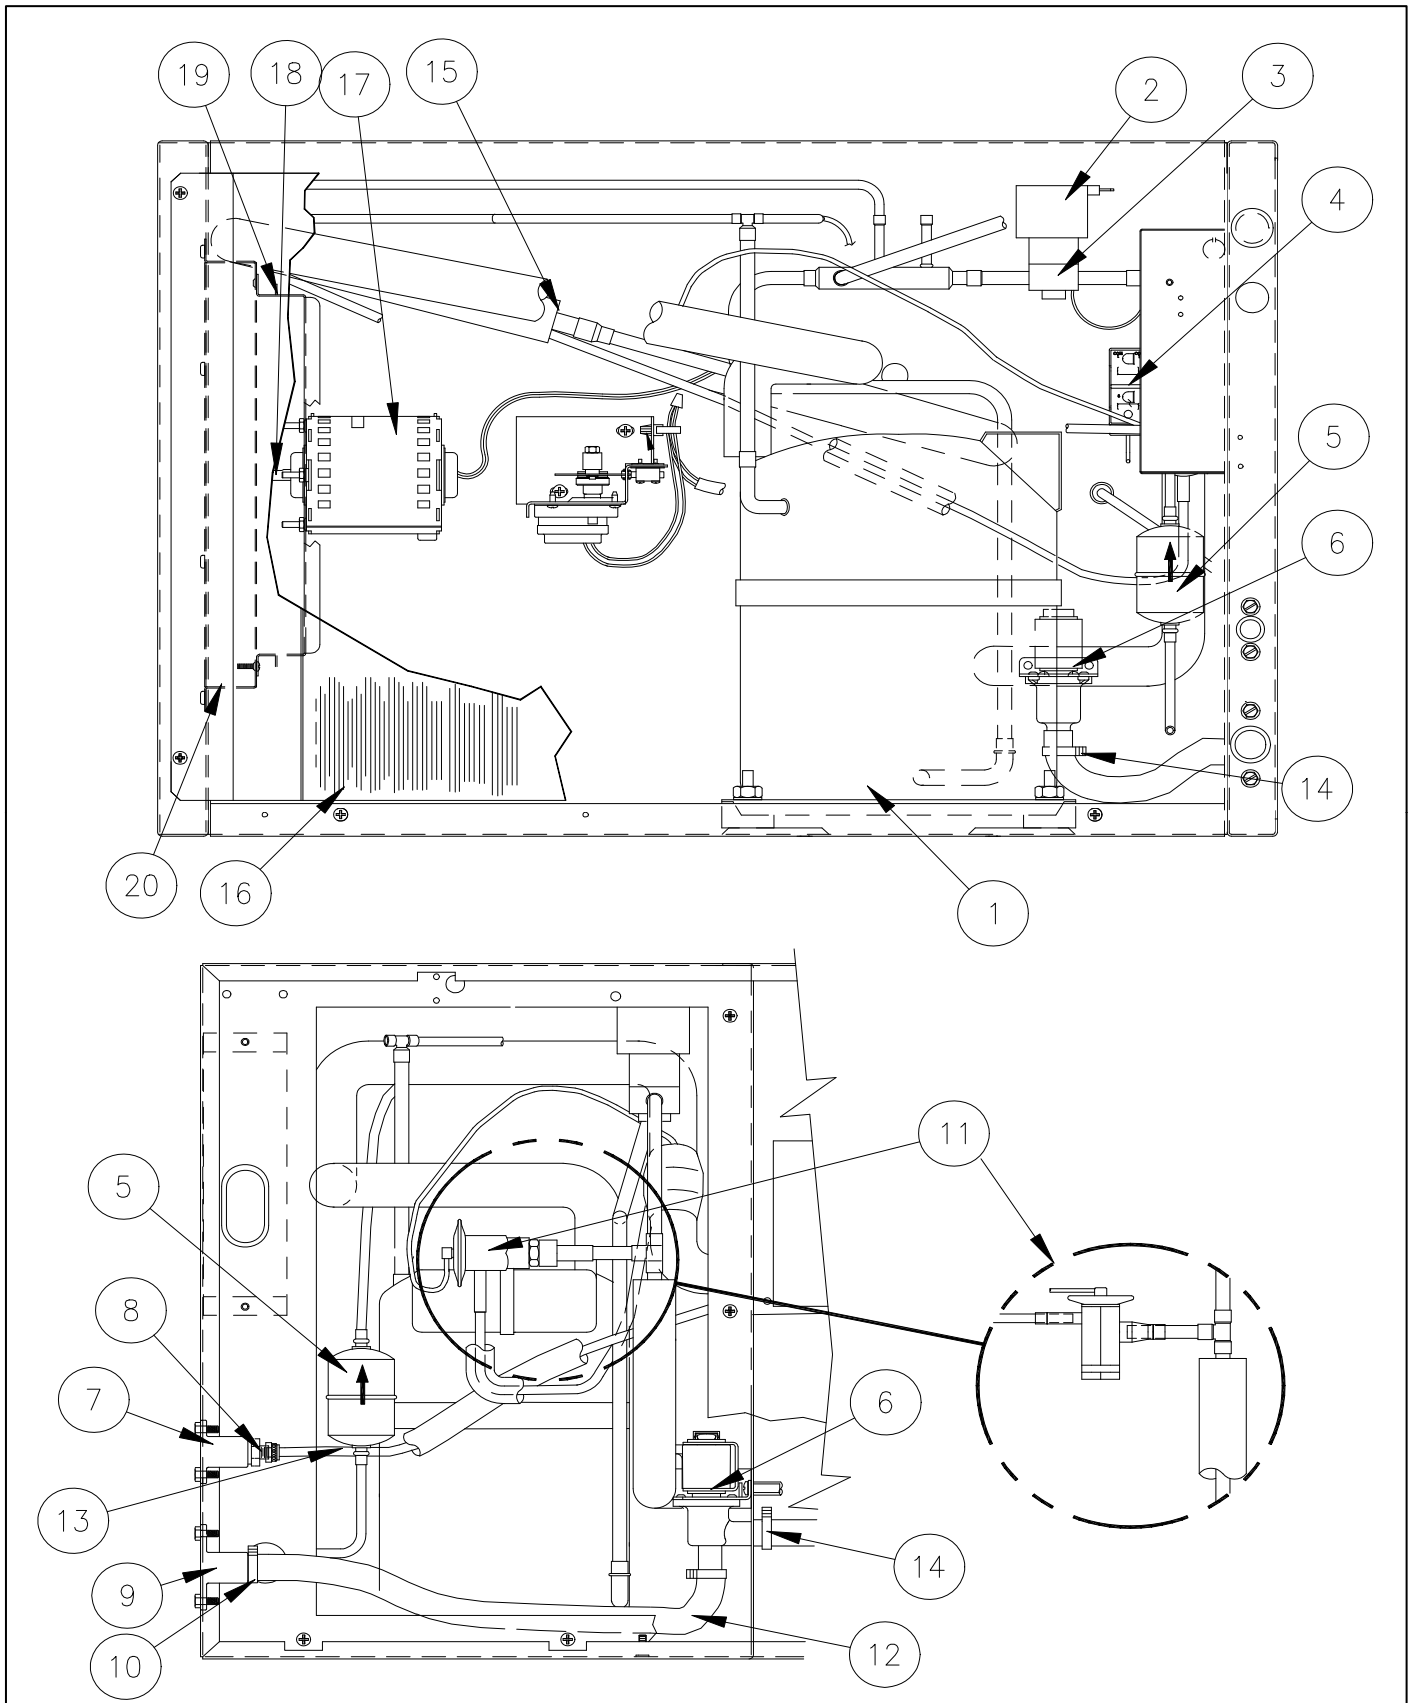

ICE Series Service Parts

Air Cooled

Item No.	Model Number					Description
	ICE0250	ICE0400	ICE0406	ICE0500	ICE0606	
1	9181117-11	9181086-11	9181086-12	9181085-12	9181112-11	Compressor RED=NLA
1	9181121-11					Compressor Beg. Rev 2
2	9151123-03	9151123-03	9151123-04	9151123-03	9151123-04	Hot Gas Valve Coil
3	9151123-01	9151123-01	9151123-01	9151123-01	9151123-01	Hot Gas Valve Body
4	9041104-101A	9041104-101A	9041104-101A	9041104-101A	9041104-101A	Low Pressure Control
5	9151163-01	9151163-01	9151163-01	9151163-01	9151163-01	Filter Drier
6	9041105-01	9041105-01	9041105-02	9041105-01	9041105-02	Purge Valve - 9041086 is NLA
6.1	9041105-101	9041105-101	9041105-101	9041105-101	9041105-101	Purge Valve Mounting Bracket
7	9091074-01	9091074-01	9091074-01	9091074-01	9091074-01	Drop Adapter
8	9091083-01	9091083-01	9091083-01	9091083-01	9091083-01	Water Inlet Fitting
9	9091140-01	9091140-01	9091140-01	9091140-01	9091140-01	Purge Drain Fitting
10	9021010-04	9021010-04	9021010-04	9021010-04	9021010-04	Clamp (9021010-03 is NLA)
11	9151006-16	9151006-08	9151006-08	9151006-08	9151006-08	Expansion Valve NLA
11	9151154-101					Expansion Valve (Beg. Ser. F3)
11		9151149-101	9151149-101	9151149-101		Expansion Valve (Beg. Ser. K1)
11					9151151-101	Expansion Valve (Beg. Ser. B2)
12	9051280-01	9051280-01	9051280-01	9051280-01	9051280-01	Purge Drain Hose
13	6021032-01	6021032-01	6021032-01	6021032-01	6021032-01	Tube (2.17 Ft.)
14	9021010-04	9021010-04	9021010-04	9021010-04	9021010-04	Clamp
15	9041087-03	9041087-03	9041087-03	9041087-03	9041087-03	High Temp Safety
16	9141104-01	9141106-01	9141106-01	9141113-01	9141113-01	Air Condenser
16				9141120-01		Air Cond Beg Ser E217-07212-Z
16					9141120-01	Air Cond Beg Ser F2
17	1051209-01	1051209-01		1051209-01		Fan Motor Kit
17			1051209-03		1051209-03	Fan Motor Kit
18	NLA	NLA	NLA	NLA	NLA	Fan Blade NLA as a separate part
19	NLA	NLA	NLA	NLA	NLA	Fan Motor Bracket NLA as a separate part
17						
18						
19						
20	3012526-01	3012526-01	3012526-01	3012526-01	3012526-01	Fan Shroud

Note: When installing a 9041105 Series Purge Valve the 9041105-101 Mounting Bracket is required.

No.	ICE0305	ICE0405	ICE0605	Description
1	9181088-11	9181088-11	9181112-12	Compressor RED=NLA
2	9151123-04	9151123-04	9151123-04	Hot Gas Valve Coil
3	9151123-01	9151123-01	9151123-01	Hot Gas Valve Body
4	9041104-101A	9041104-101A	9041104-101A	Low Pressure Control
5	9151163-01	9151163-01	9151163-01	Filter Drier
6	9041105-02	9041105-02	9041105-02	Purge Valve - 9041086 is NLA
6.1	9041105-101	9041105-101	9041105-101	Purge Valve Mounting Bracket
7	9091074-01	9091074-01	9091074-01	Drop Adapter
8	9091083-01	9091083-01	9091083-01	Water Inlet Fitting
9	9091140-01	9091140-01	9091140-01	Purge Drain Fitting
10	9021010-04	9021010-04	9021010-03	Clamp (9021010-03 is NLA)
11	9151006-16	9151006-08	9151006-08	Expansion Valve NLA
11	9151154-101			Expansion Valve (Beg. Ser. F3)
11		9151149-101		Expansion Valve (Beg. Ser. K1)
11			9151151-101	Expansion Valve (Beg. Ser. B2)
12	9051280-01	9051280-01	9051280-01	Purge Drain Hose
13	6021032-01	6021032-01	6021032-01	Tube (2.17 Ft.)
14	9021010-04	9021010-04	9021010-04	Clamp
15	9041087-03	9041087-03	9041087-03	High Temp Safety
16	9141106-01	9141106-01	9141113-01	Air Condenser
16	9141104-01			Air Cond Beg Rev 2
17	1051209-02	1051209-02	1051209-02	Fan Motor Kit
18	NLA	NLA	NLA	Fan Blade NLA
19	NLA	NLA	NLA	Fan Motor Bracket NLA
20	3012526-01	3012526-01	3012526-01	Fan Shroud