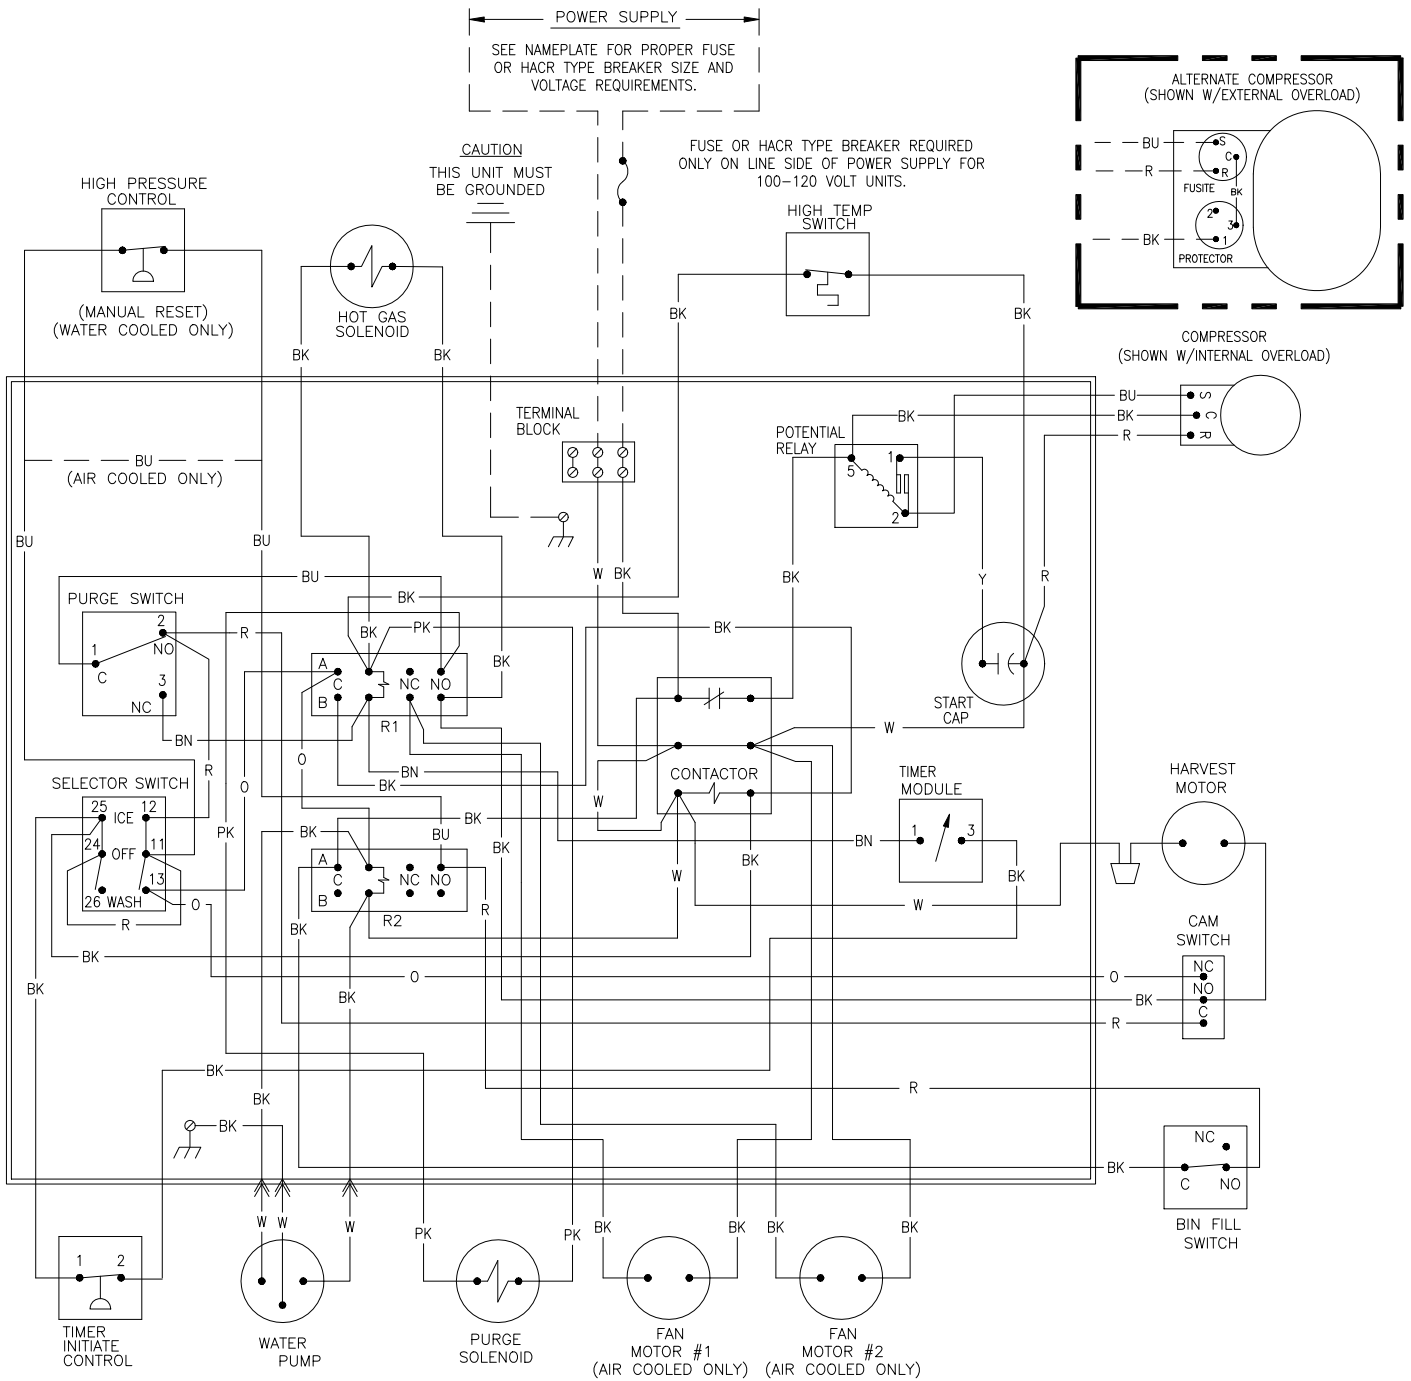

ICE0520 Air and Water Wiring Diagram

ICE0520 Air and Water Wiring Schematic

WIRING SCHEMATIC  
AIR & WATER  
(SHOWN IN TIMED PORTION FREEZE CYCLE)