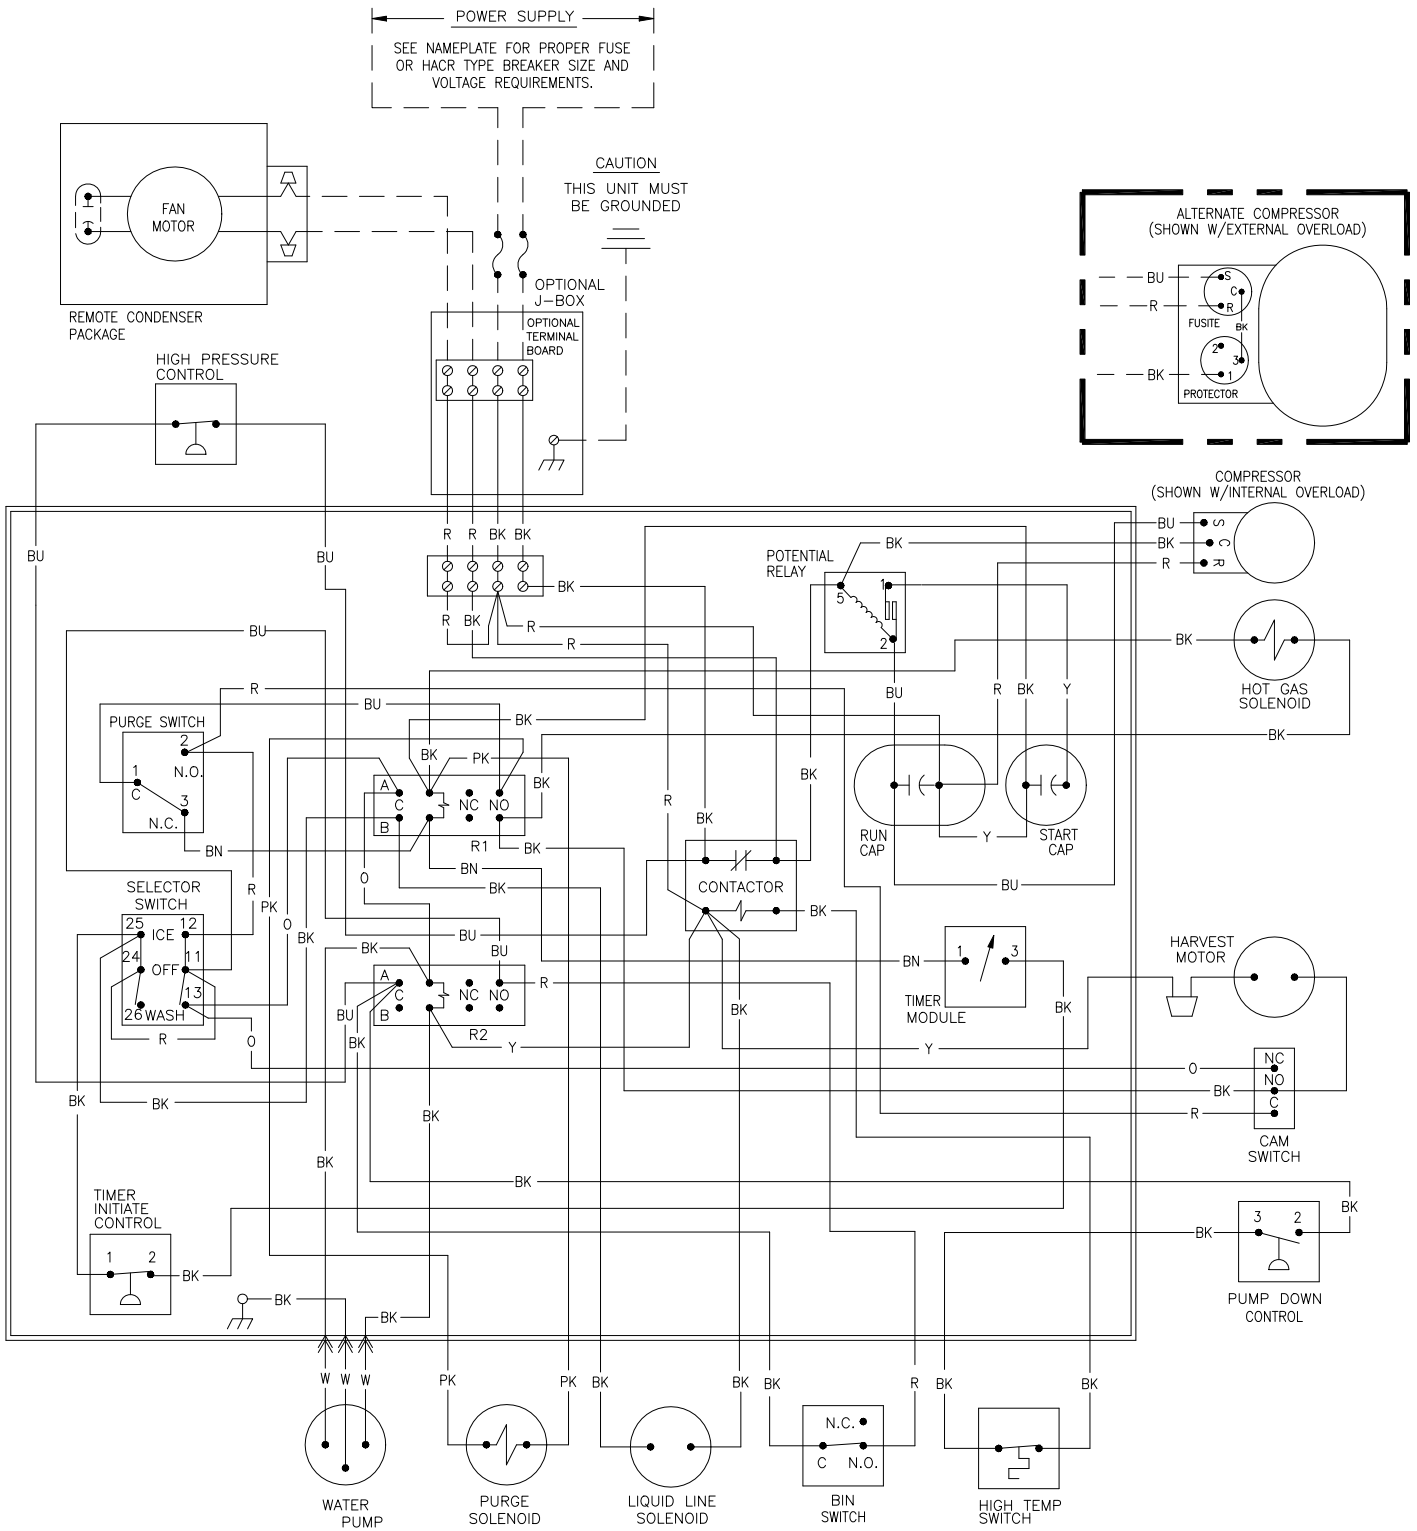

ICE0500 Remote Wiring Diagram (R3)

ICE0500 Remote Wiring Schematic (R3)

ICE0500R3 (REMOTE)
 (SHOWN IN TIMED PORTION FREEZE CYCLE)