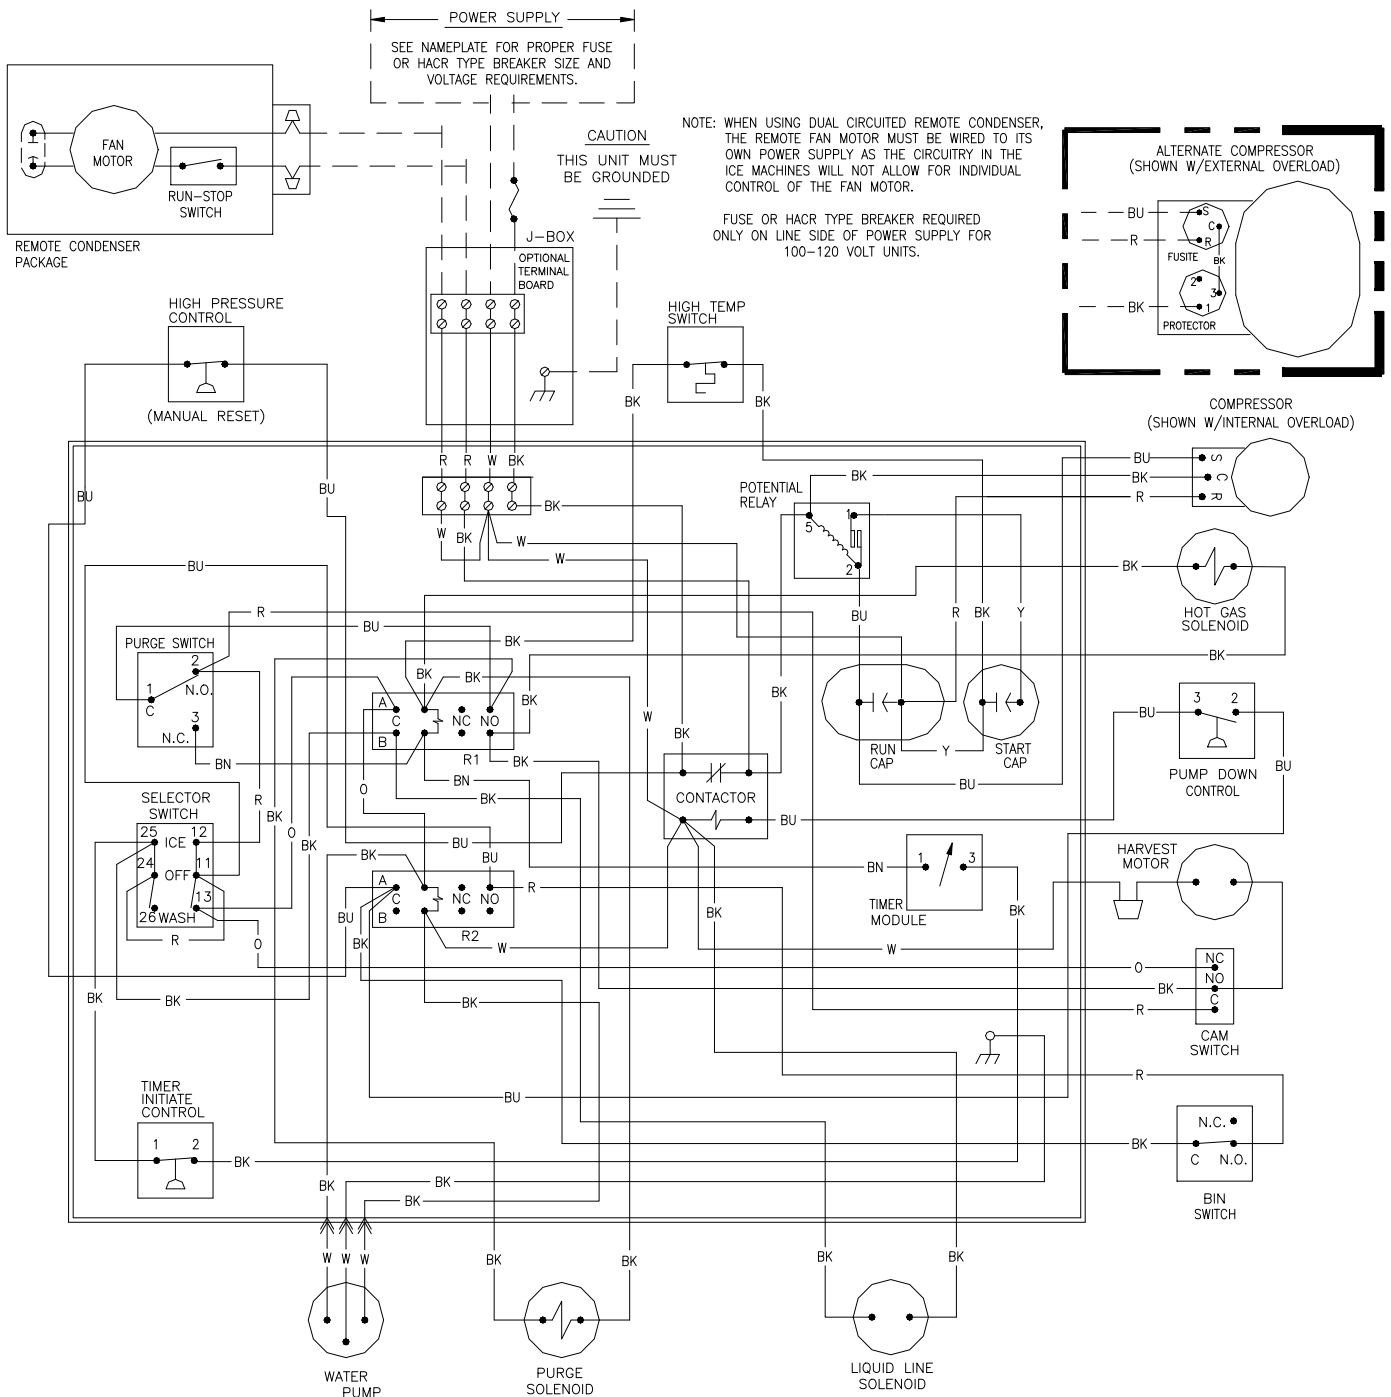

ICE0500 Remote Wiring Diagram

ICE0500 Remote Wiring Schematic

WIRING SCHEMATIC  
(SHOWN IN TIMED PORTION FREEZE CYCLE)