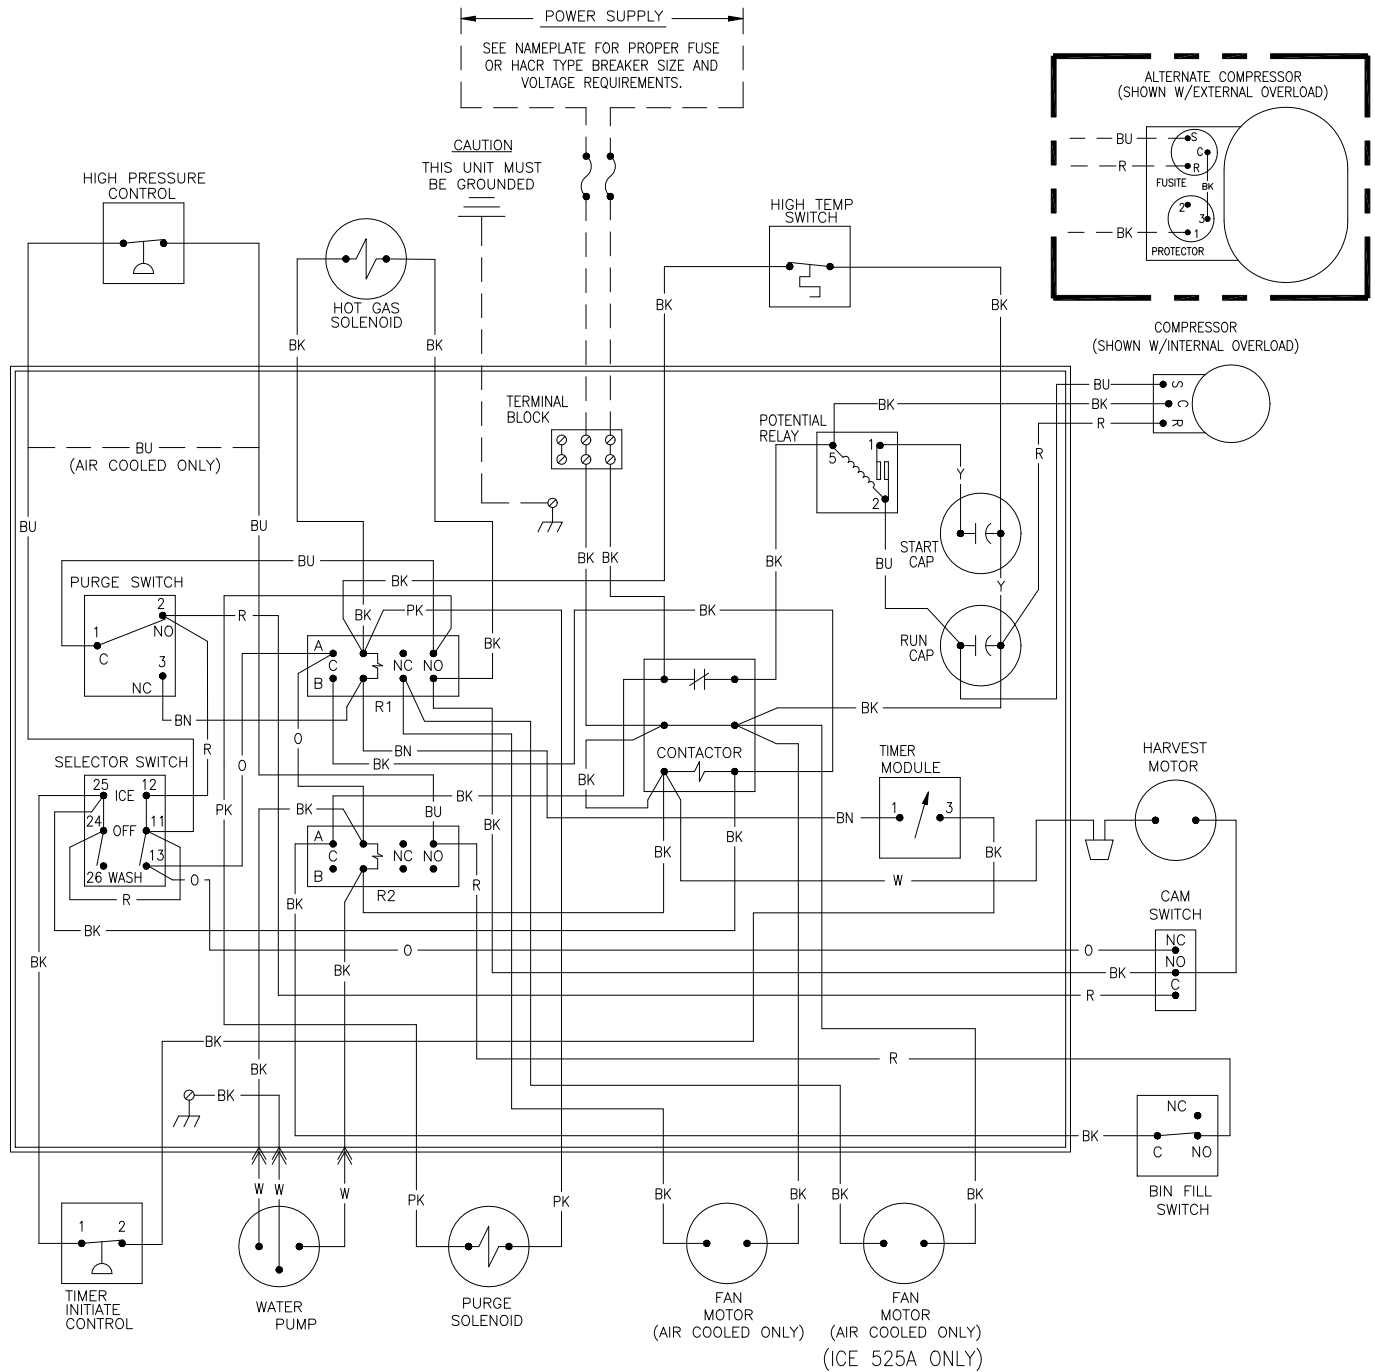

ICE0325/0525 Air and Water Wiring Diagram

ICE0325/0525 Air and Water Wiring Schematic

WIRING SCHEMATIC
AIR & WATER
(SHOWN IN TIMED PORTION FREEZE CYCLE)