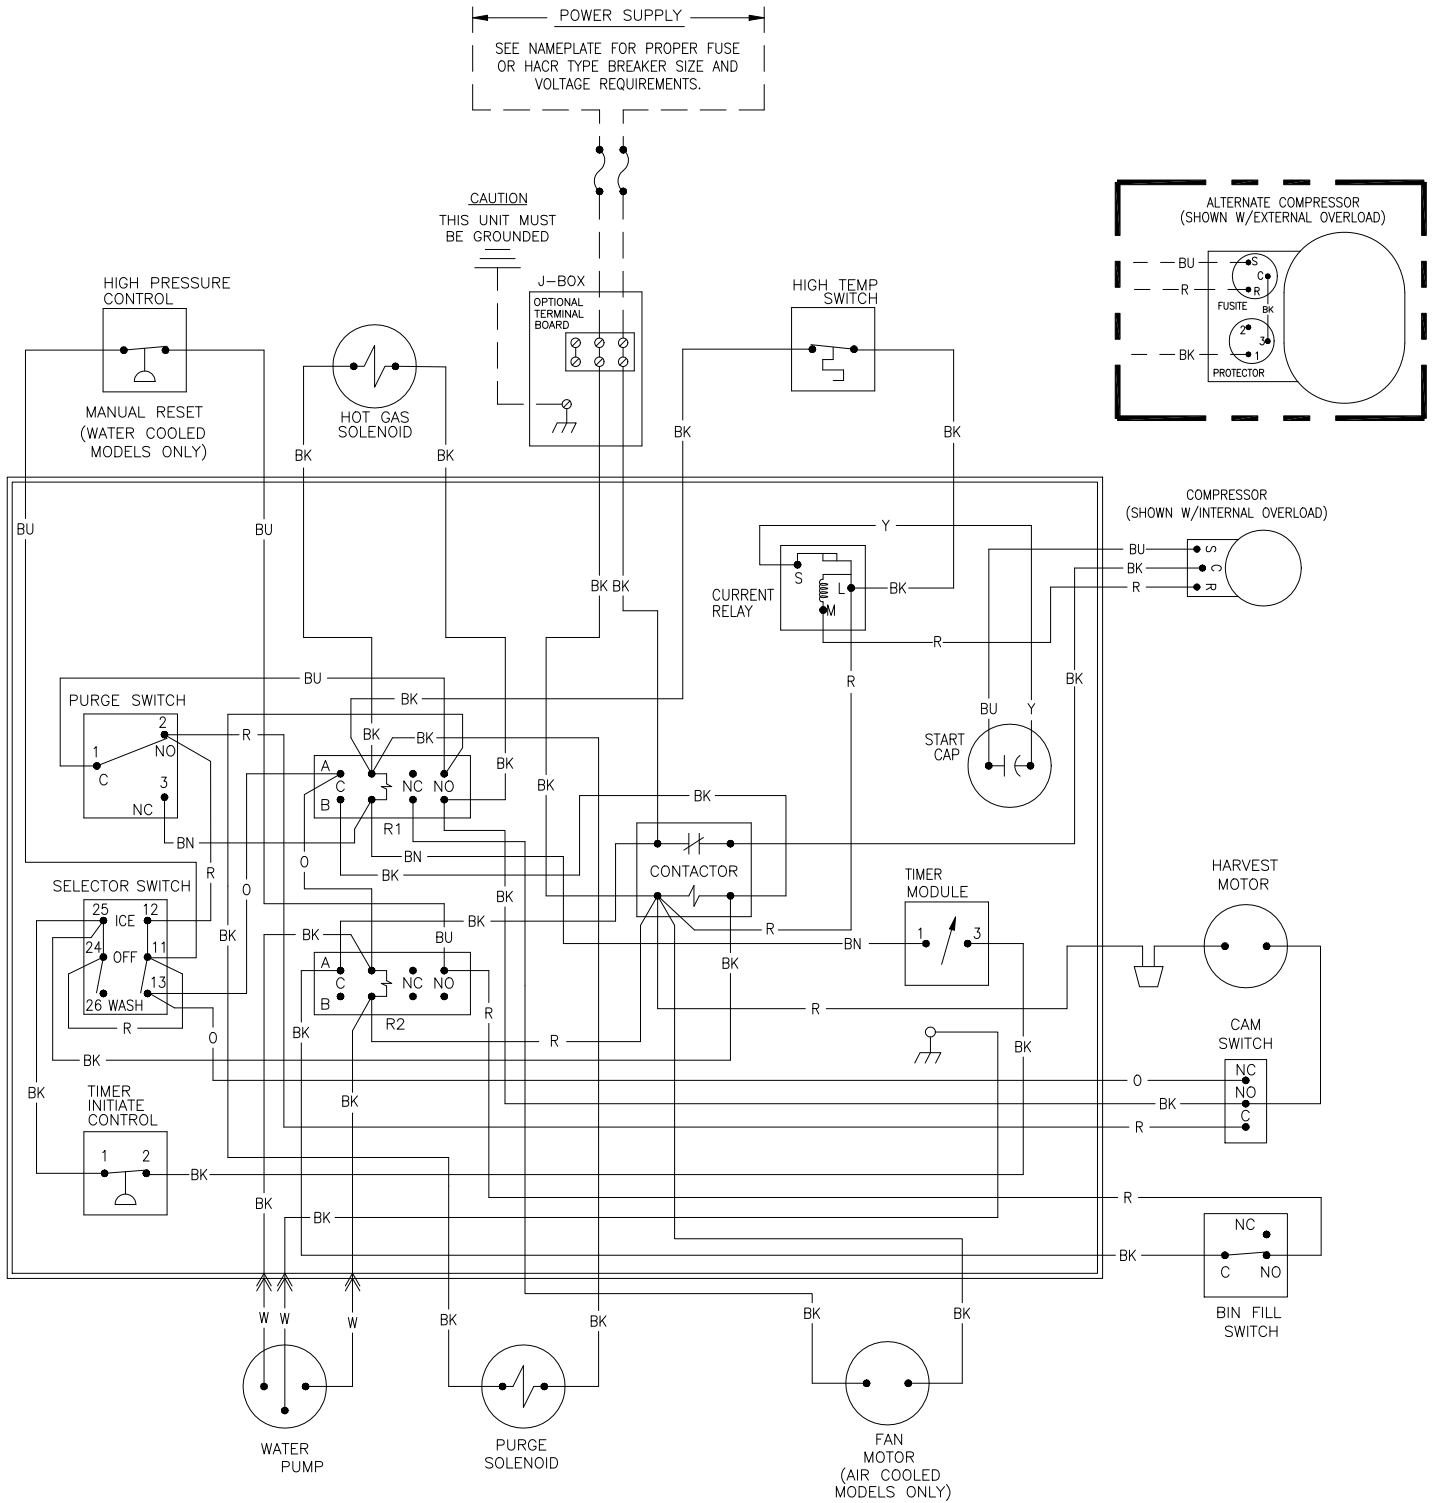

ICE0305 Air and Water Wiring Diagram

ICE0305 Air and Water Wiring Schematic

WIRING SCHEMATIC
AIR & WATER

(SHOWN IN TIMED PORTION FREEZE CYCLE)