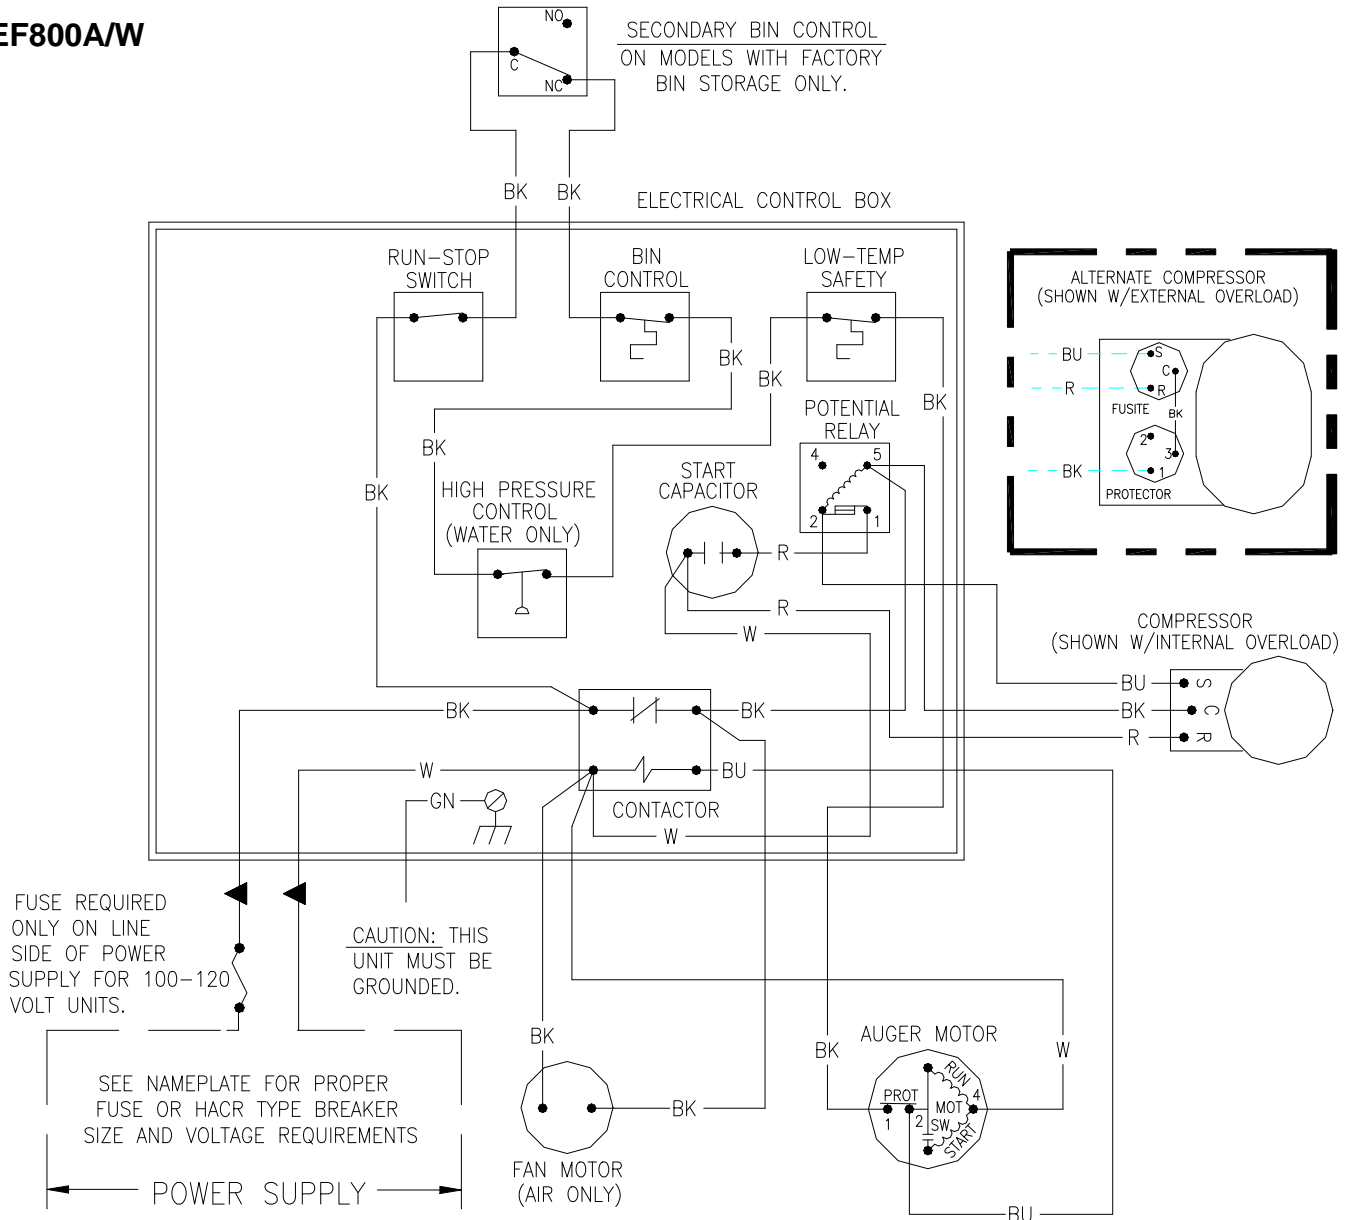

EF800A/W

CONTROLS SHOWN IN NORMAL ICE MAKING MODE