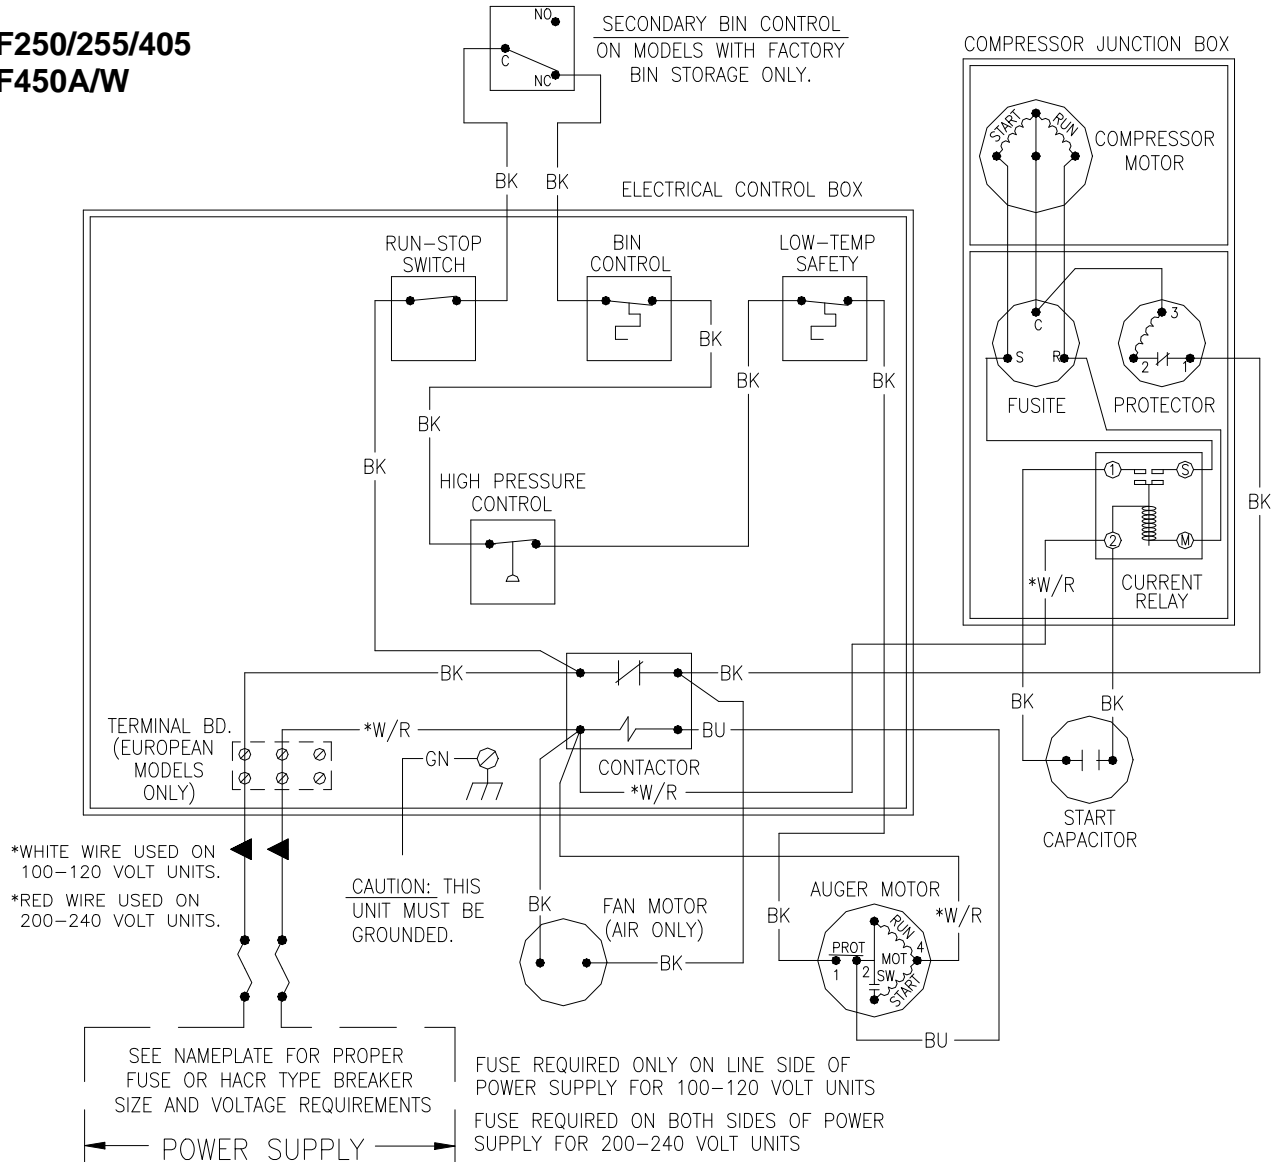

# Electrical System

**EF250/255/405**  
**EF450A/W**

CONTROLS SHOWN IN NORMAL ICE MAKING MODE