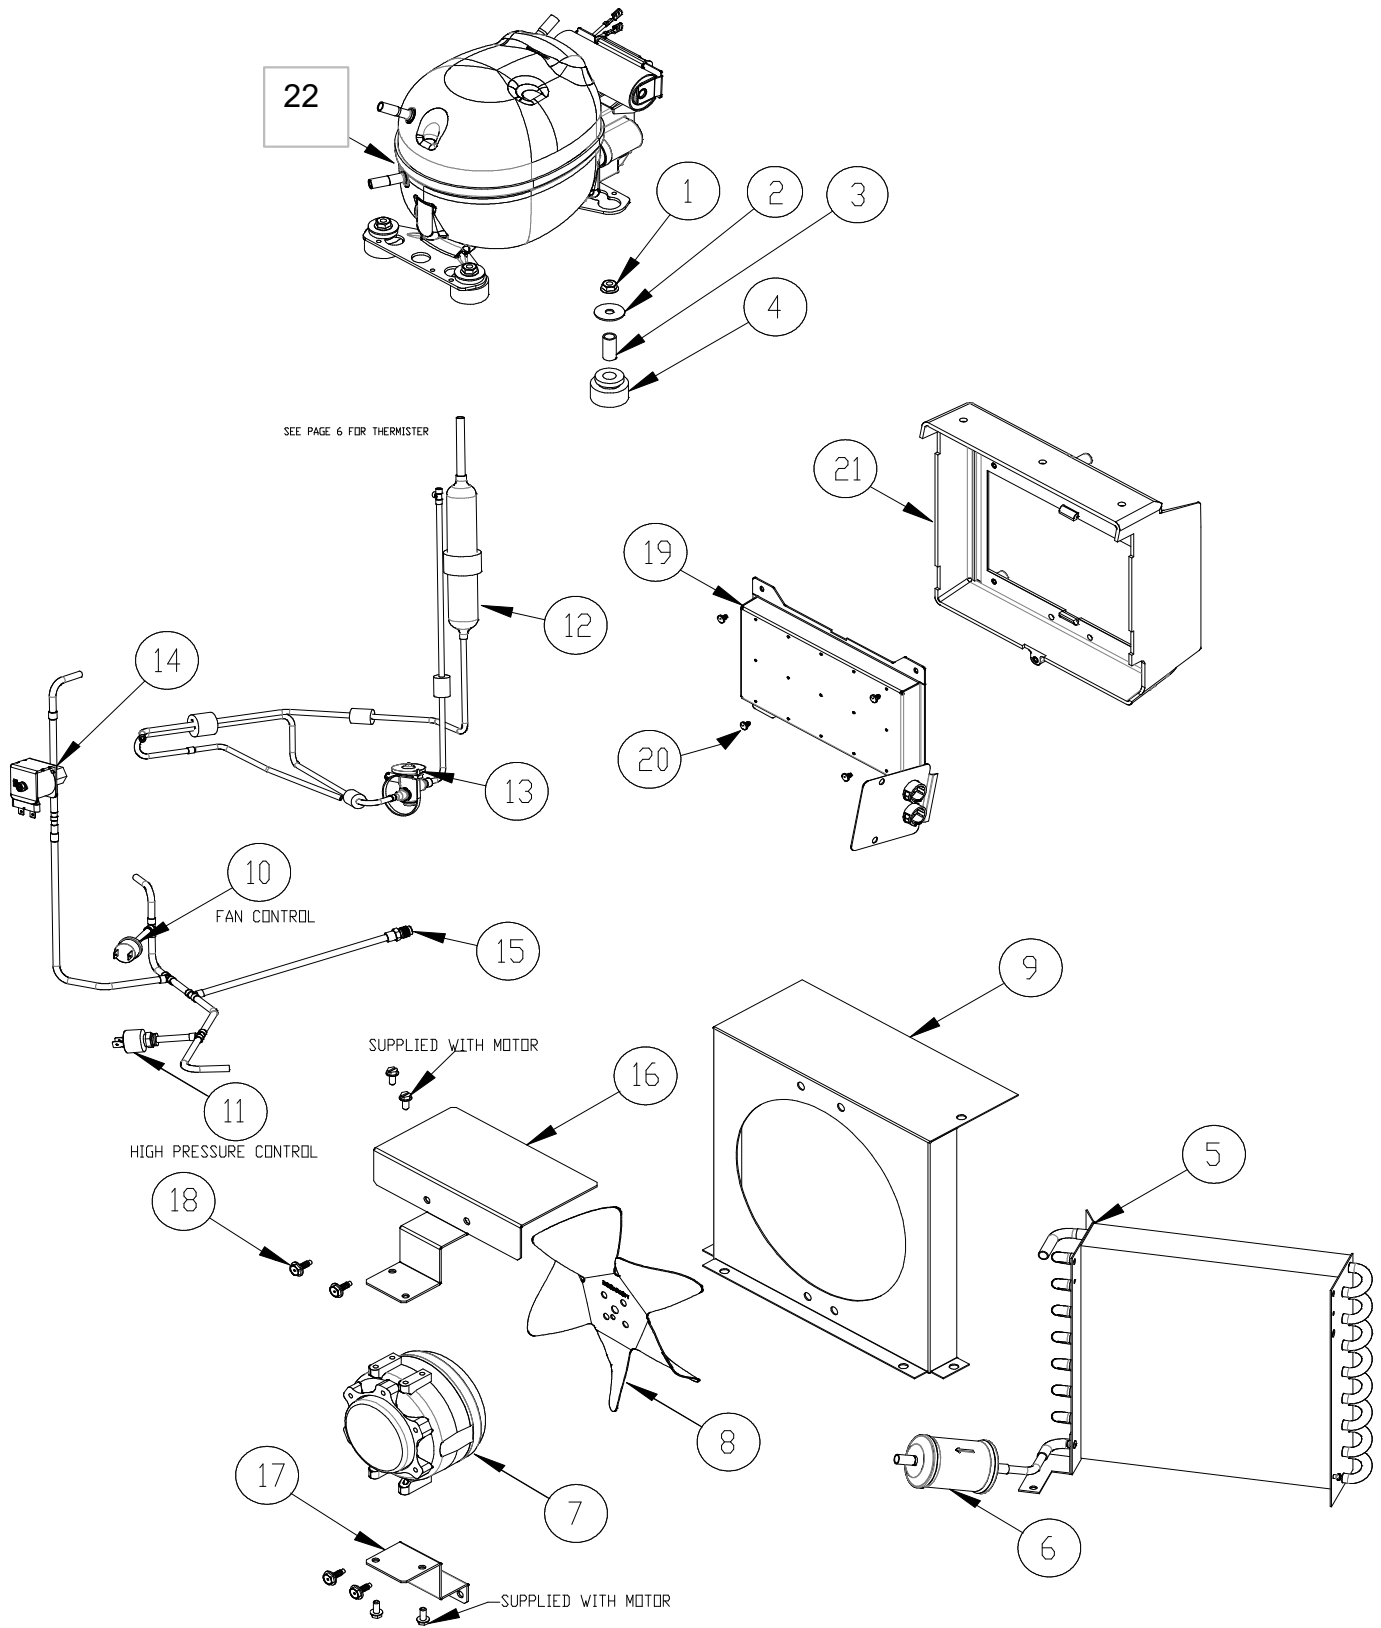

Item	CIU050	CIU070		Description
1	9031118-02	9031118-02		Flanged Lock Nut
2	9031004-02	9031004-02		Flat Washer
3	9181002-08	9181002-08		Sleeve, Compressor mounting
4	9181002-07	9181002-07		Grommet, Compressor Mounting (4 ea. Req.)
5	9141147-01	9141147-01		Air Condenser
6	9151163-01	9151163-01		Drier
7	9161133-01	9161133-01		Fan Motor
8	9131533-01	9131533-01		Fan Blade
9	3013600-01	3013600-01		Fan Shroud
10	9041106-02	9041106-02		Fan Cycle Control
11	9041091-01	9041091-01		High Pressure Control
12	9151191-01	9151191-01		Accumulator
13	9151188-101	9151188-102		Thermostatic Expansion Valve
14	9151189-01	9151189-01		Hot Gas Valve
15	9091086-02	9091086-02		Service Valve Core (Torque to 3-5 Inch Lbs)
	9091086-03	9091086-03		Service Valve Cap (Torque to 10 Inch Lbs)
16	3013599-02	3013599-02		Fan Motor Upper Bracket
17	3013599-01	3013599-01		Fan Motor Lower Bracket
18	9031046-01	9031046-01		Fan Motor Mounting Bracket Screws
19	2051280-02	2051280-02		Evaporator
20	9031008-46	9031008-46		Evaporator Bracket Mounting Screws (4 ea. Req.)
21	9051609-01	9051609-01		Evaporator Holder
22	9181157-11	9181159-11		Compressor Kit, NOTE: SEE BELOW
	9181169-01	9181169-02		Overload
	9181168-01	9181168-02		Start Capacitor
	9181167-01	9181167-02		Compressor Relay

The Compressor Kit includes the Compressor, Overload, Start Cap, Compressor Relay and a Drier