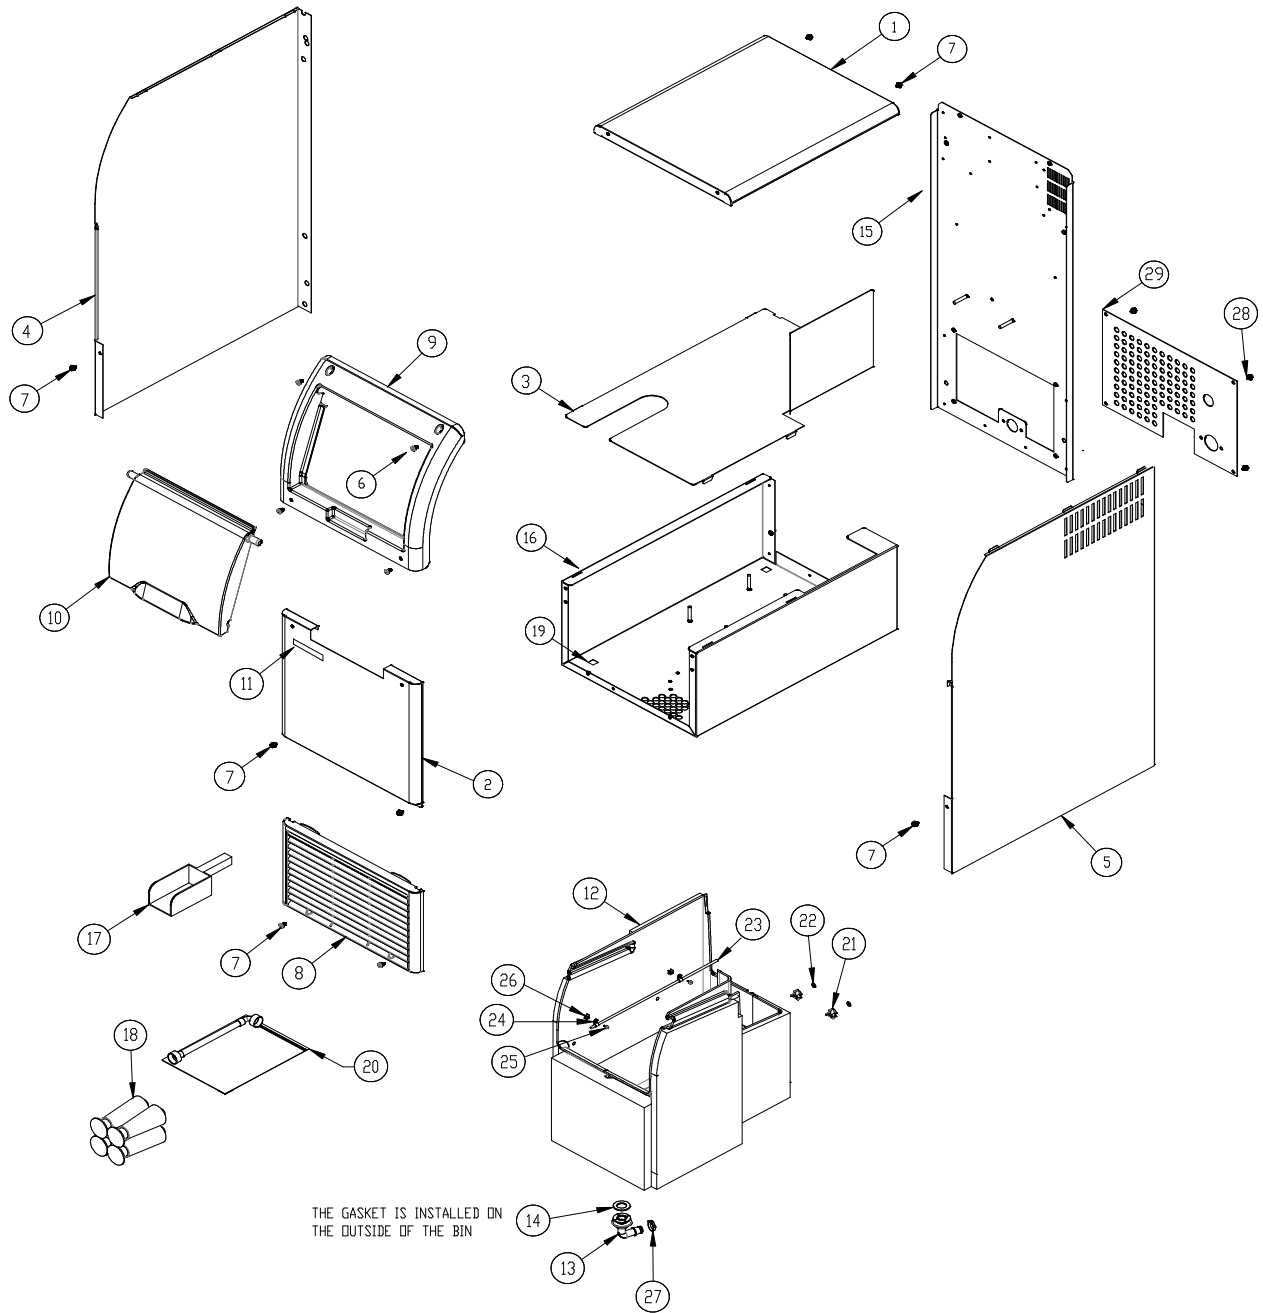

Check the model number on the data plate and refer to the correct listing for the specific component.

Check carefully that the correct part is identified and ordered.

Table of Contents	Page 1
Bin and Exterior Components	Page 2 - 3
Refrigeration System	Page 4 - 5
Water System	Page 6 - 7
Control Box	Page 8 - 9

Ice-O-Matic
11100 East 45th Ave.
Denver Co. 80239
800-423-3367

CIU Undercounter Service Parts

Bin and Exterior Components

Item	CIU050	CIU070		Description
1	2031537-01	2031537-01		Top Assy
2	2031541-01	2031541-01		Front Cover Assy, includes IOM Nameplate
3	3013605-01	3013605-01		Cover Base Panel
4	3021996-01	3021996-01		Left Panel
5	3021997-01	3021997-01		Right Panel
6	9031231-01	9031231-01		Trim Screw - For Item 9 (4 ea)
7	9031233-01	9031233-01		Panel Specific Screw
8	9051699-01	9051699-01		Louved Front Lower Panel
9	9051693-01	9051693-01		Bin Door Trim
10	9051694-01	9051694-01		Bin Door
11	9072185-01	9072185-01		Ice-O-Matic Nameplate
12	2101489-01	2101489-01		Bin Assembly, Includes Foam Insulation*
13	9091173-01	9091173-01		Bin Drain
14	6081041-01	6081041-01		Bin Drain Gasket
15	2021770-01	2021770-01		Back Panel
16	2021769-01	2021769-01		Base
17	9051127-02	9051127-02		Scoop-16 oz.
18	9021001-04	9021001-04		Adjustable Leg Set (4 ea.) 1/2-13 Thread Size
19	9031012-02	9031012-02		Leg Lock Nut
20	2101488-02	2101488-02		Hose Kit
21	9031162-01	9031162-01		Thumb Screw, Three Prong
22	9031003-01	9031003-01		Thumb Screw Washer
23	3033724-01	3033724-01		Bin Stat Thermal Well (Brass Tube)
24	9021008-05	9021008-05		Clamp, Cable (Thermal Well P Clamp)
25	9031046-03	9031046-03		Screw
26	9031141-01	9031141-01		Plastic Nut (Square)
27	9021010-05	9021010-05		Hose Clamp (Bin Drain)
28	9031046-01	9031046-01		Rear Panel to Access Panel Screw
29	3013596-01	3013596-01		Rear Access Panel
	9011363-01	9011363-01		Skid
	9011364-01	9011364-01		Carton
	9011362-01	9031362-01		Corner Post (4 Required)