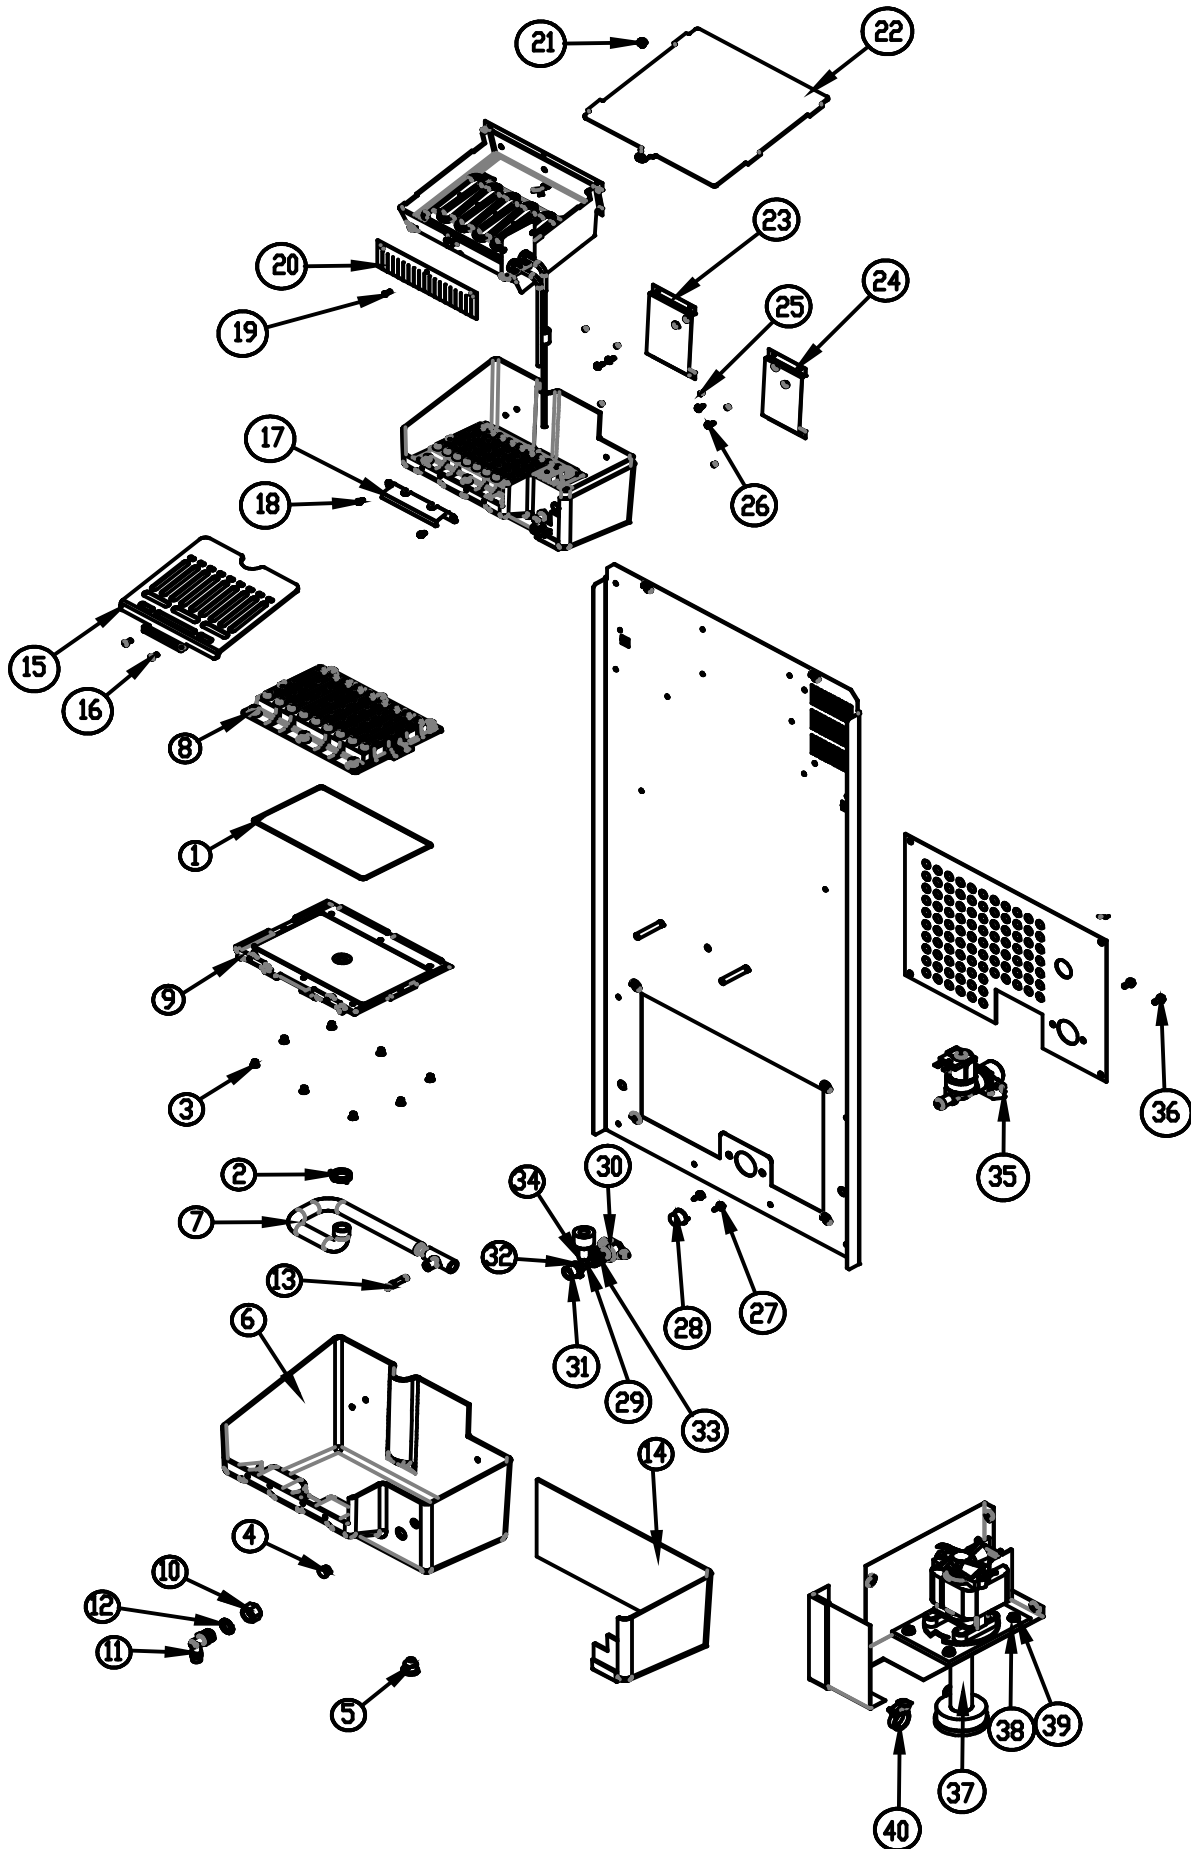

Item	CIU050	CIU070	Description
1	6081040-01	6081040-01	Spray Bar Gasket
2	9021010-04	9021010-04	Hose Clamp
3	9031023-15	9031023-15	Flat Head Machine Screw
4	9051104-02	9051104-02	Hole Plug
5	9051610-01	9051610-01	Plug, Rubber
6	9051688-01	9051688-01	Sump
7	9051703-01	9051703-01	Water Pump Tube
8	9051705-01	9051705-01	Spray Bar Top
9	9051706-01	9051706-01	Spray Bar Bottom
10	9051717-01	9051717-01	Plastic Nut
11	9051710-01	9051710-01	Elbow, Plastic
12	9051720-01	9051720-01	O-Ring
13	9051743-01	9051743-01	Plug
14	9131531-01	9131531-01	Sump Insulation Pad
15	9051695-01	9051695-01	Ice Deflector
16	9051716-01	9051716-01	Rivet, Plastic
17	3013626-01	3013626-01	Ice Slide
18	9031234-01	9031234-01	Screw
19	9051746-01	9051746-01	Rivet, SNAP
20	9051711-01	9051711-01	Curtain
21	9031224-01	9031224-01	Screw
22	9051696-01	9051696-01	Evaporator Top Cover
23	3013590-01	3013590-01	Sump Bracket, Left Side
24	3013595-01	3013595-01	Sump Bracket, Right Side
25	9031026-01	9031026-01	Pop Rivet
26	9031182-01	9031182-01	Phillips Hex Washer Type B
27	9031019-11	9031019-11	Screw
28	9091084-03	9091084-03	Plug
29	9091024-01	9091024-01	Barbed Tee
30	9091140-01	9091140-01	Plastic Bin Drain
31	3051223-13	3051223-13	5/8 ID x 13 Inches Long PVC Tubing
32	9091010-04	9091010-04	Clamp
33	3051223-03	3051223-03	5/8 ID x 3 inches Long PVC Tubing
34	3051222-23	3051222-23	9/16 ID x 25 inches Long PVC Tubing
35	9041109-01	9041109-01	Water Inlet Valve
36	9031112-01	9031112-01	Screws
37	9161132-01	9161132-01	Water Pump
38	9051697-01	9051697-01	Water Pump Mounting Plastic
39	9031230-01	9031230-01	Water Pump Mounting Screws
40	9021144-01	9021144-01	Clamp