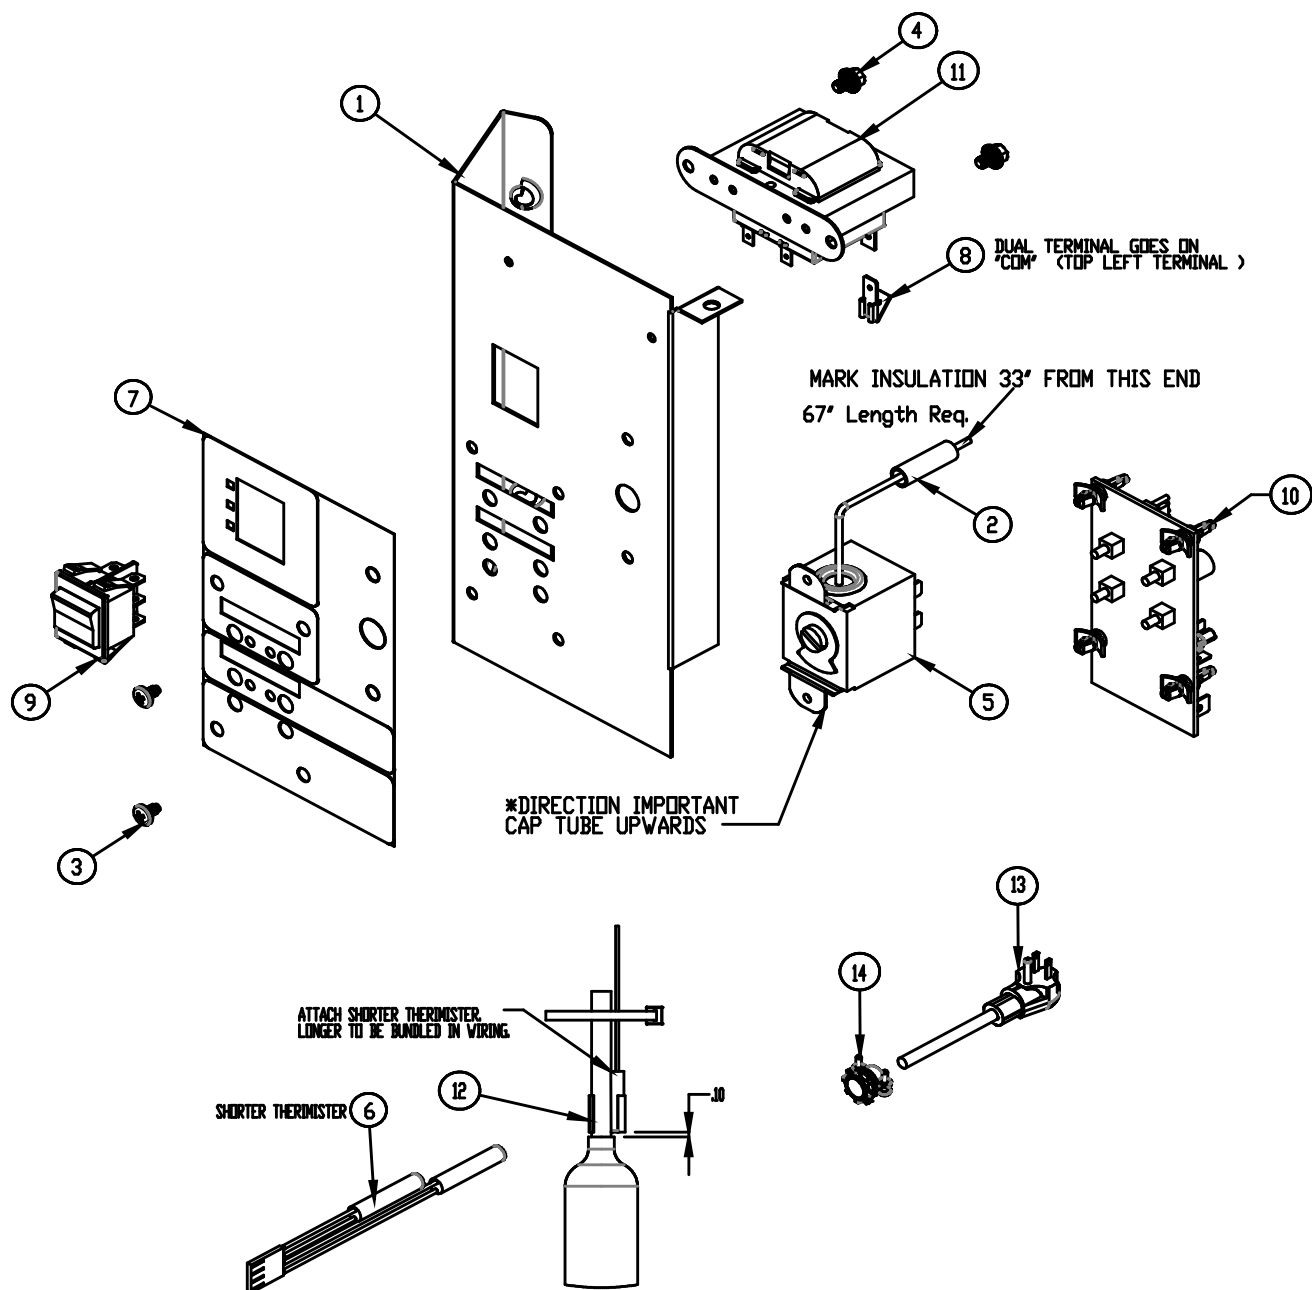

Item	CIU050	CIU070		Description
1	3013594-01	3013594-01		Control Box
2	6021018-04	6021018-04		Bin Thermostat Cap Tub Insulation 67 Inches
3	9031008-46	9031008-46		Screw
4	9031232-01	9031232-01		Screw
5	9041097-01	9041097-01		Bin Thermostat
6	9041110-01	9041110-01		Thermister, <u>Use the Short Thermister</u>
7	9072184-01	9072184-01		Control Board Decal
8	9101041-01	9101041-01		Terminal, Dual
9	9101195-01	9101195-01		Rocker Switch=ICE-OFF-WASH
10	9101369-01	9101369-01		Control Board
11	9101370-01	9101370-01		Transformer
12	9021143-01	9021143-01		Thermister Clip
13	9101373-01	9101373-01		Power Cord
14	9101008-01	9101008-01		Power Cord BX Connector