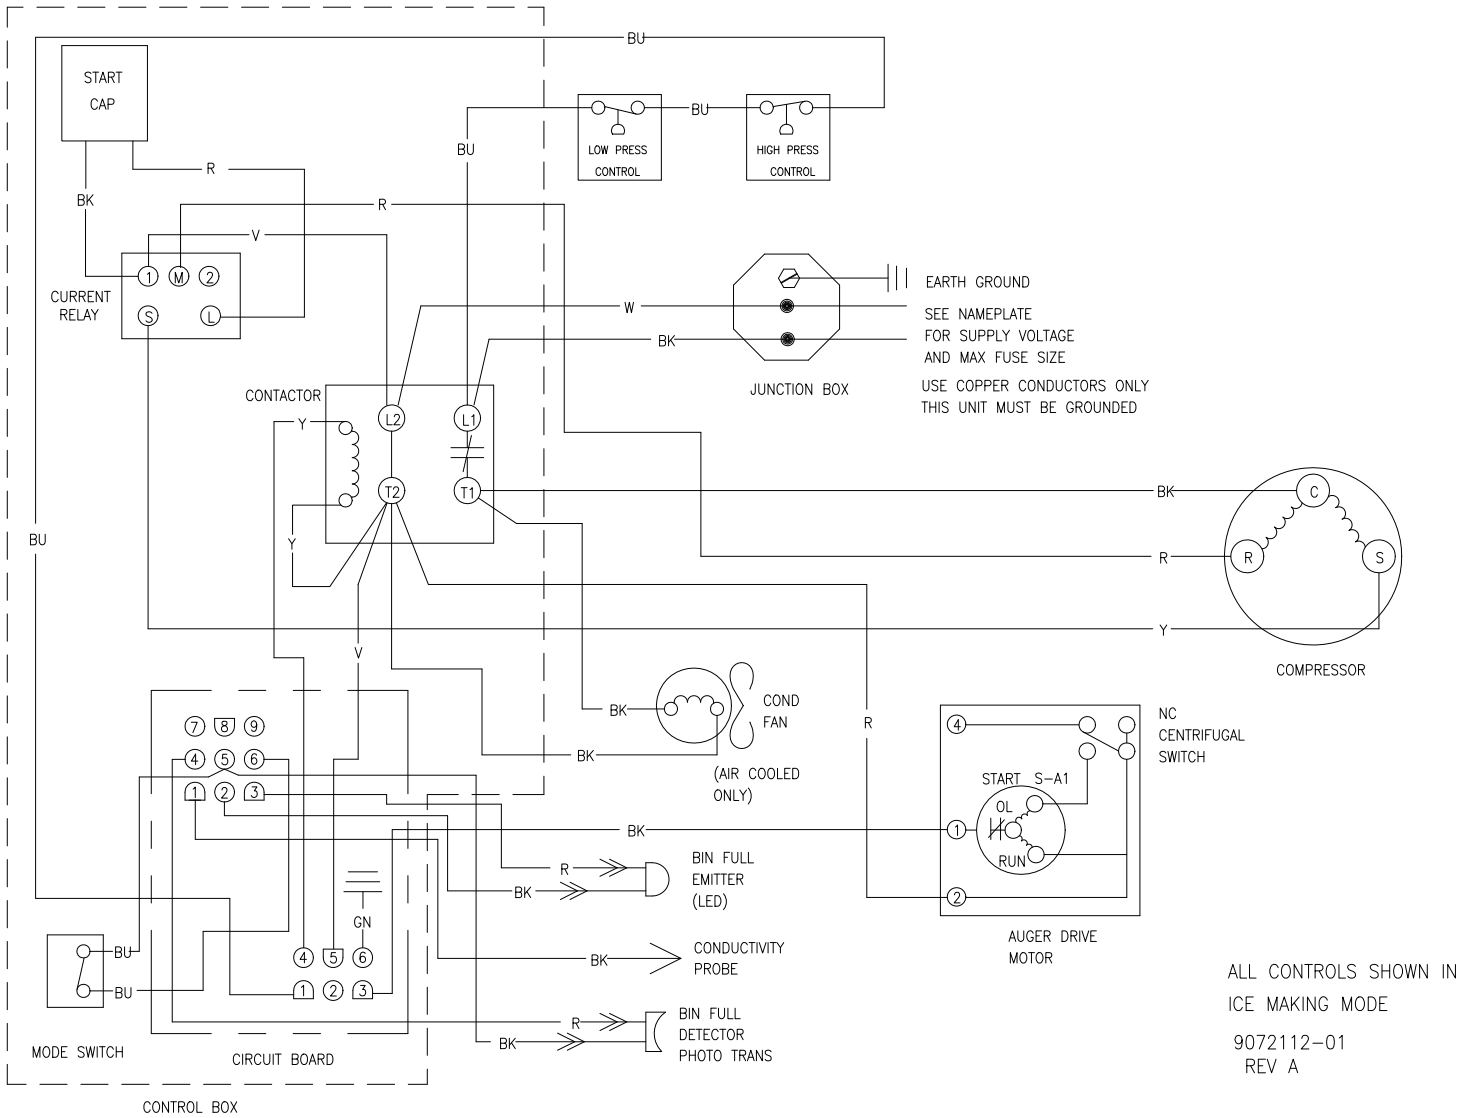

Wiring Diagram GEM0450A/W, MFI0500A/W

Ladder Diagram GEM0450A/W, MFI0500A/W

ALL CONTROLS SHOWN IN
ICE MAKING MODE

9072112-01
REV A