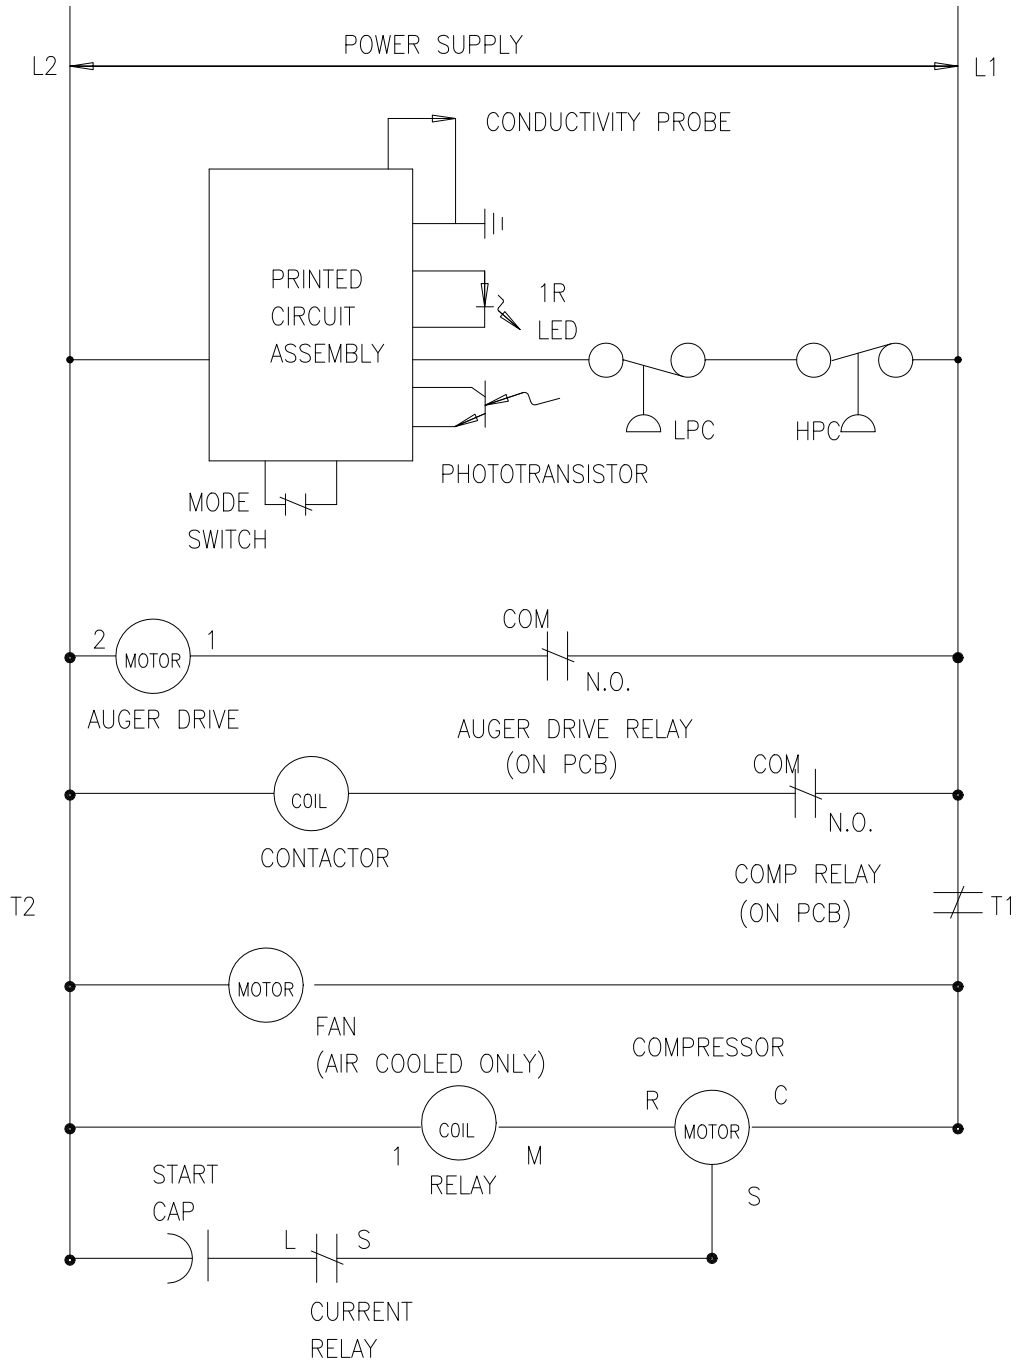

Wiring Diagram GEM0450A/W, MFI0500A/W

Ladder Diagram GEM0450A/W, MFI0500A/W

ALL CONTROLS SHOWN IN
ICE MAKING MODE

9072112-01
REV A