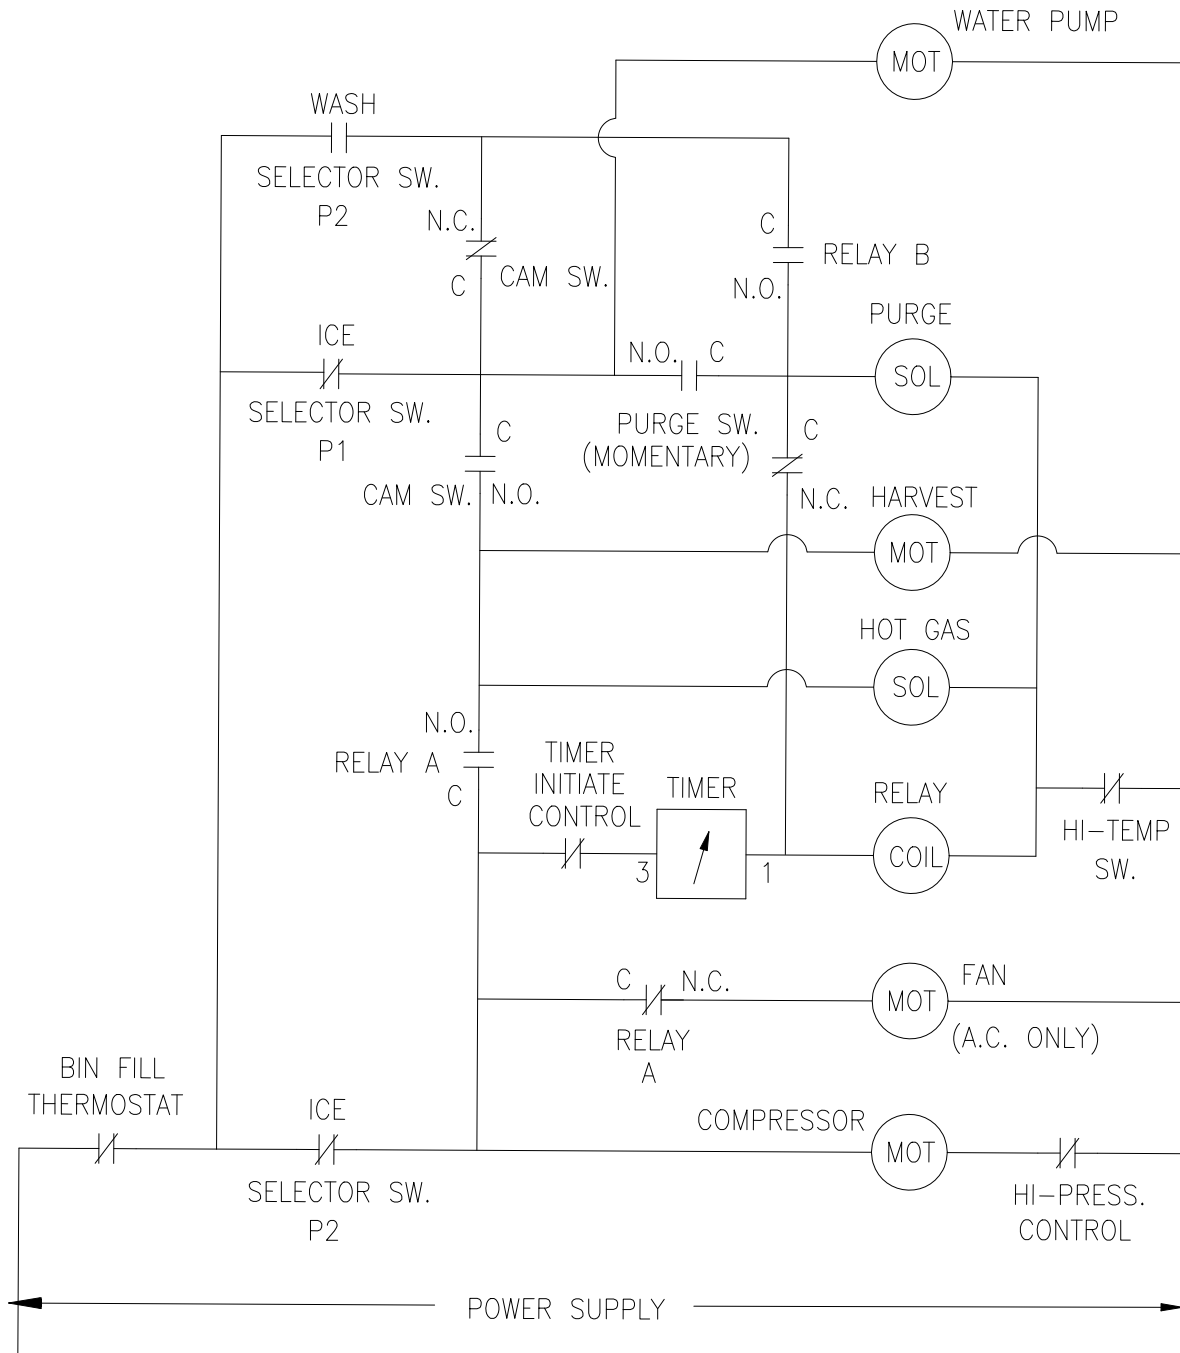

ICEU150/220/225/226 Air and Water Wiring Diagram

ICEU150/220/225/226 Air and Water Wiring Schematic

CONTROLS SHOWN DURING TIMED PORTION OF FREEZE CYCLE