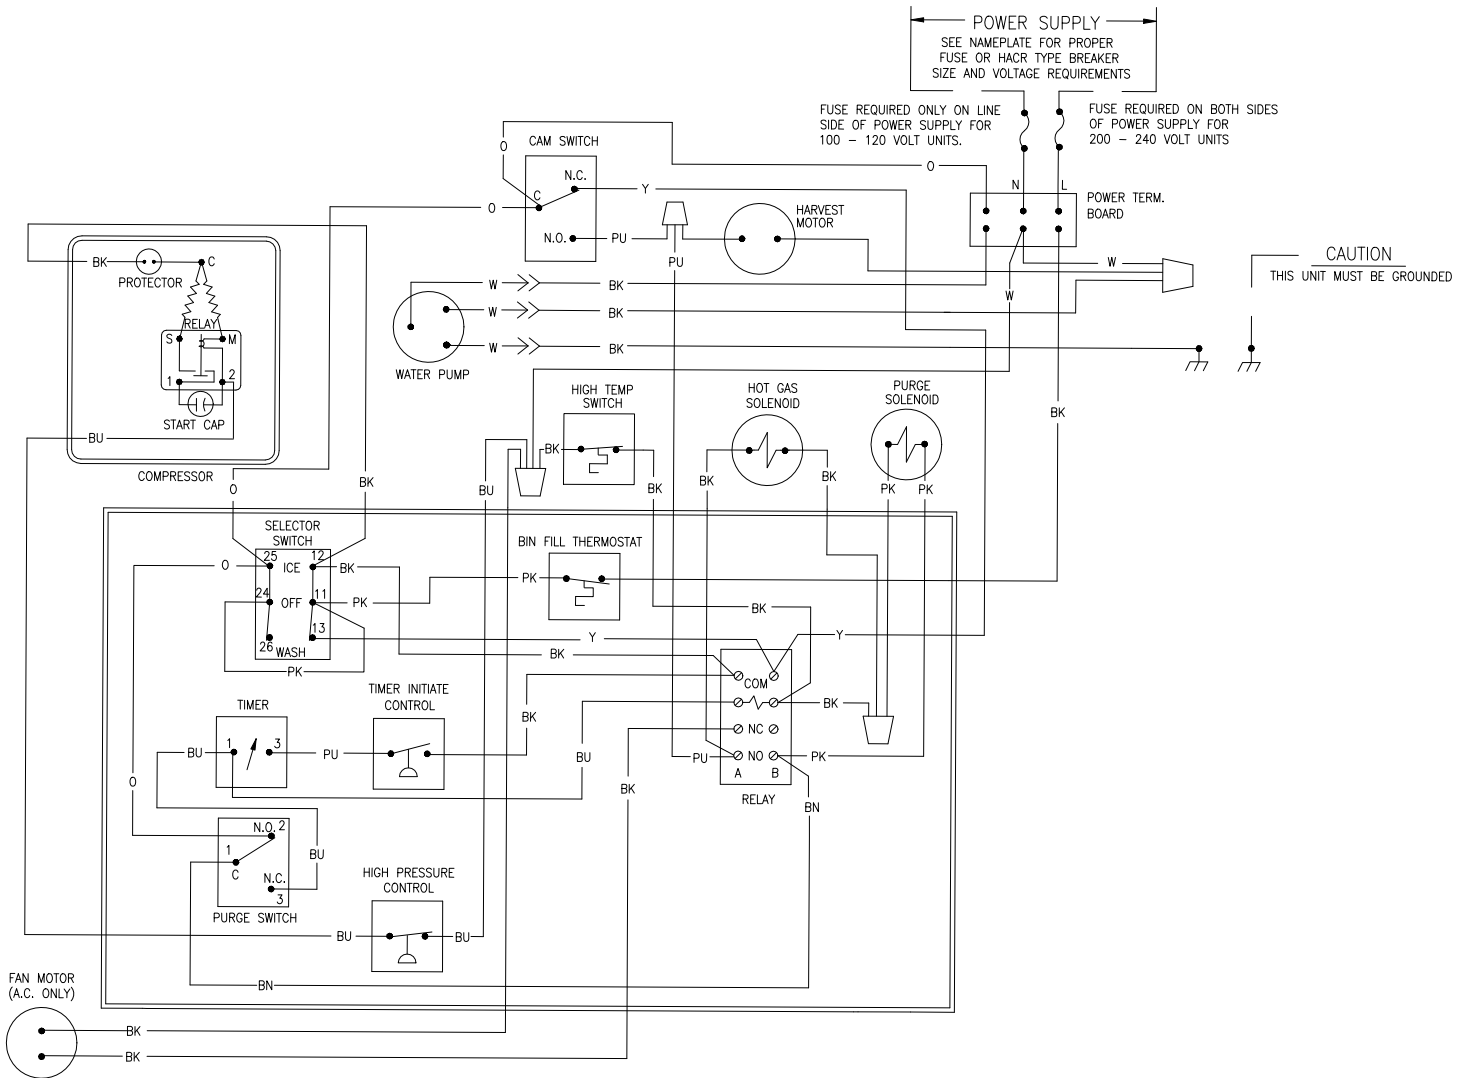

ICEU150/220/225/226 Air and Water Wiring Diagram

ICEU150/220/225/226 Air and Water Wiring Schematic

CONTROLS SHOWN DURING TIMED PORTION OF FREEZE CYCLE